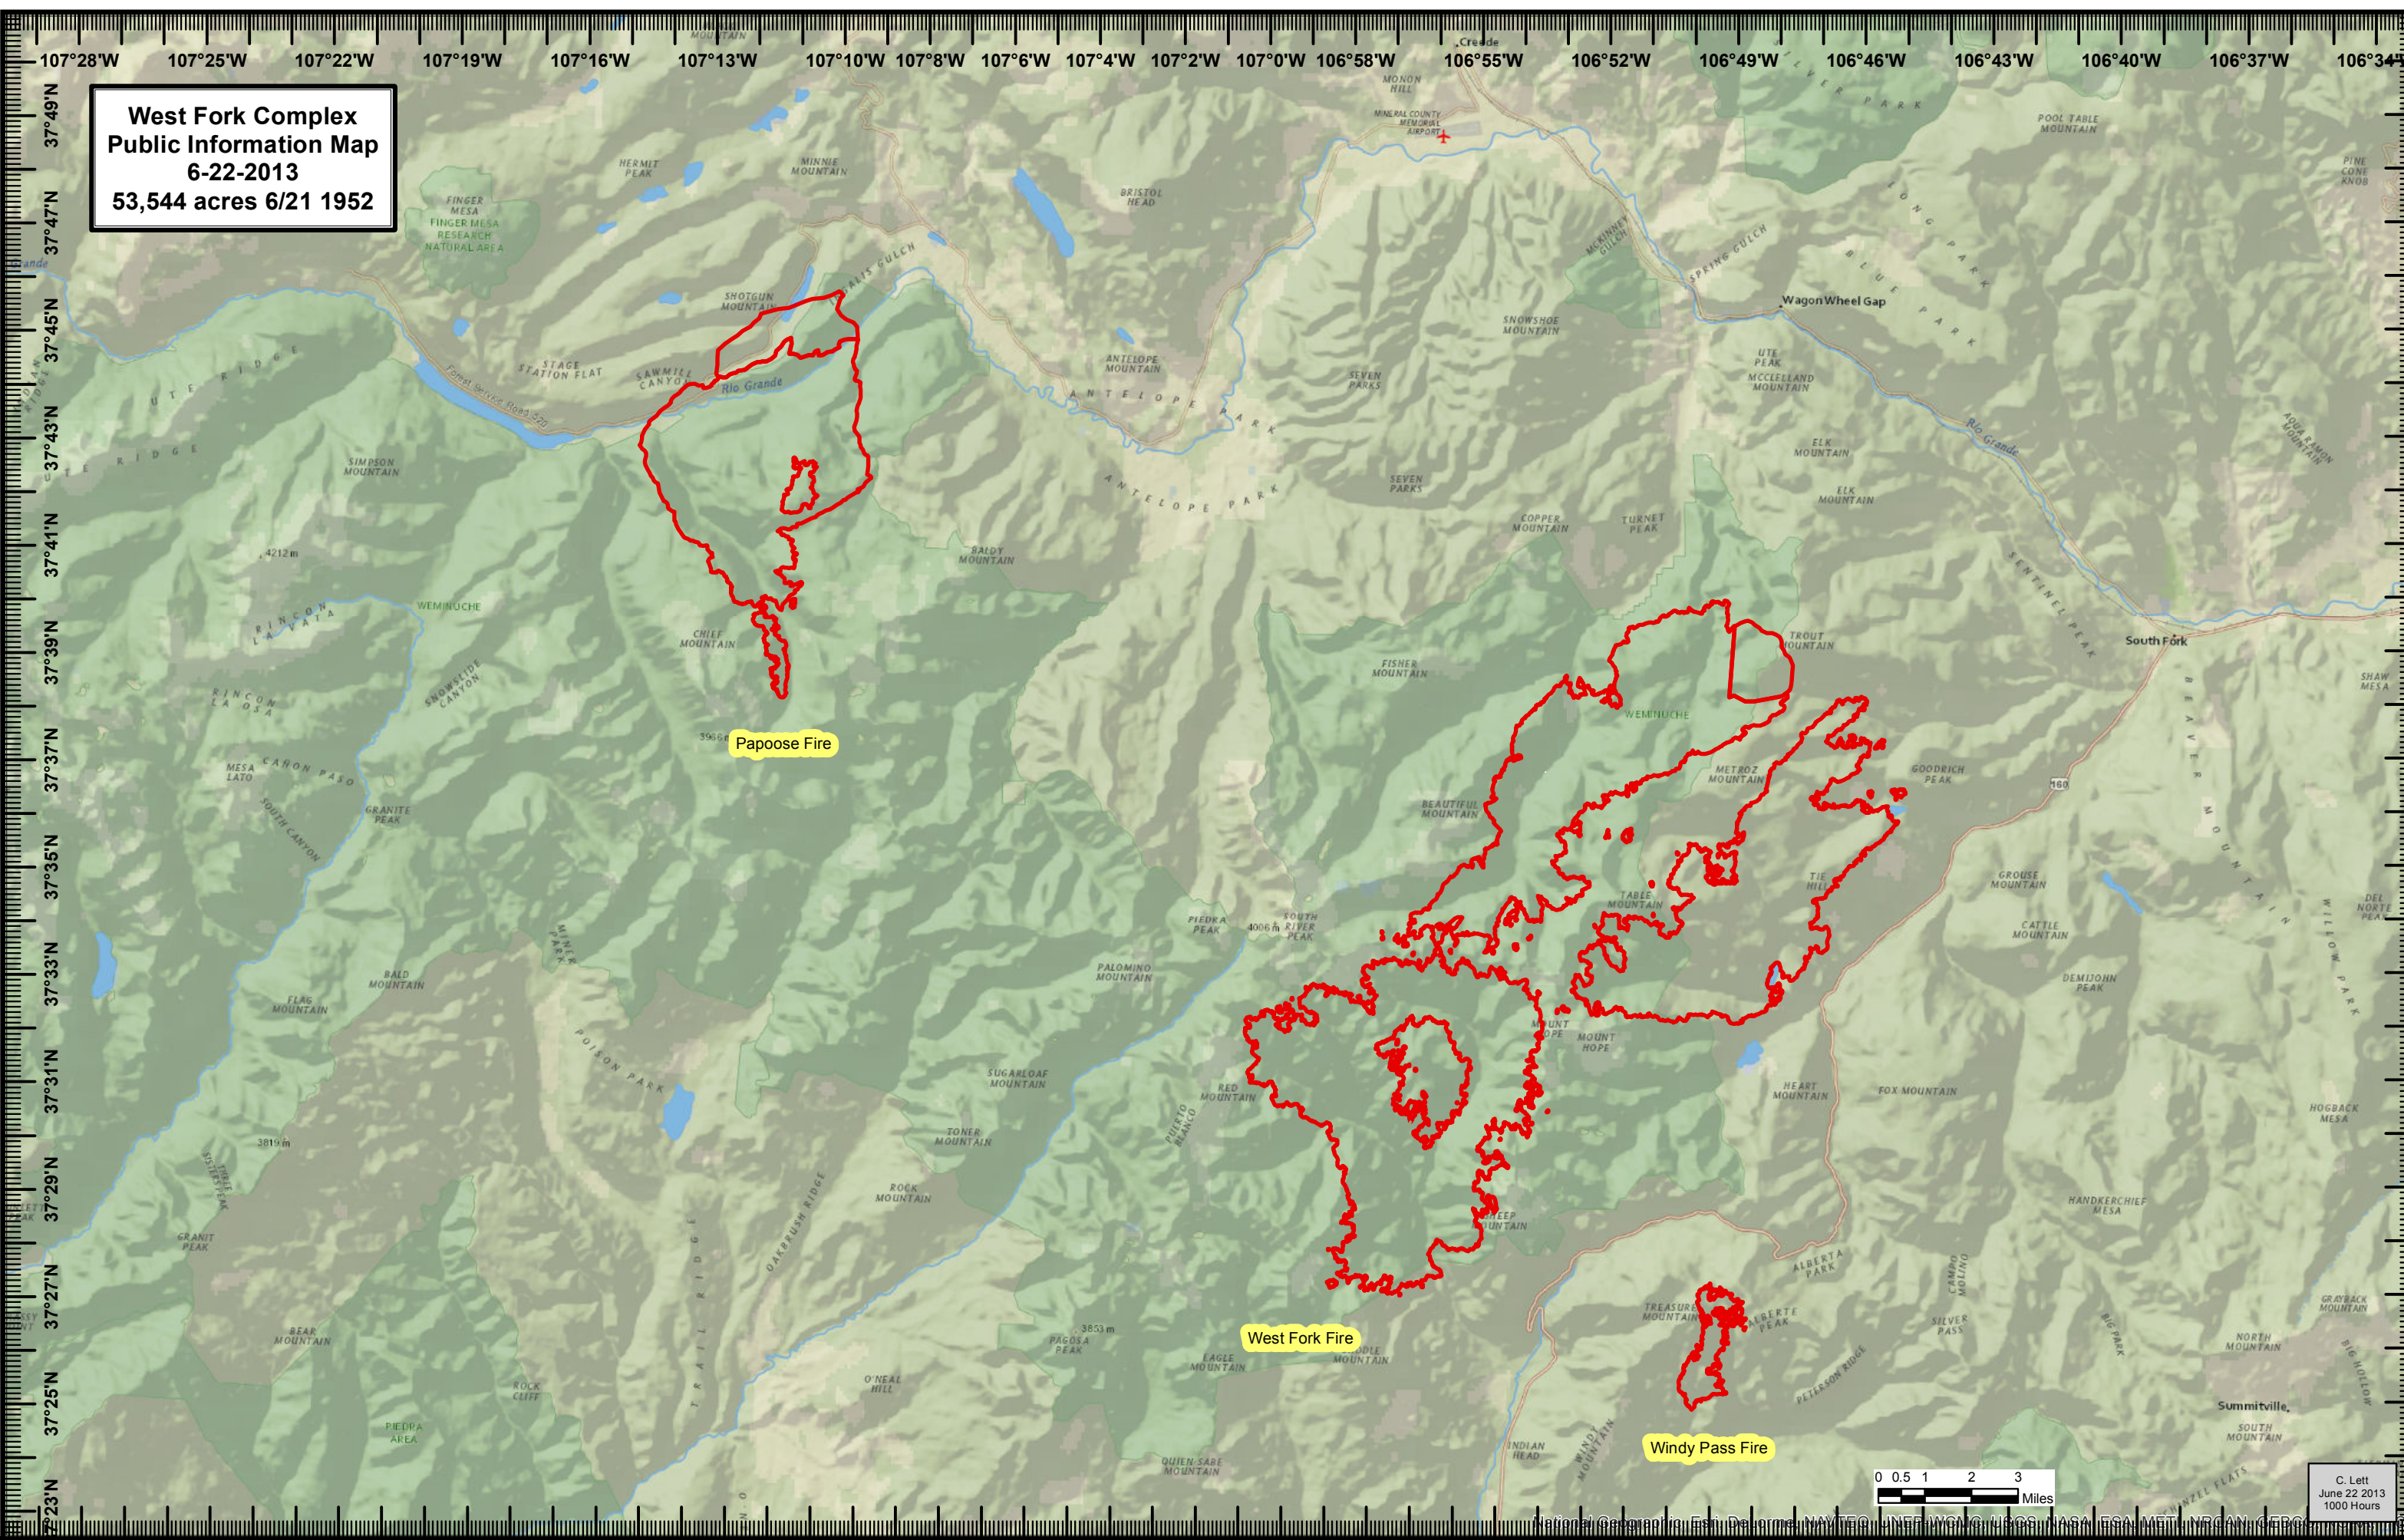

**West Fork Complex  
Public Information Map  
6-22-2013  
53,544 acres 6/21 1952**

0 0.5 1 2 3 Miles

C. Lett  
June 22 2013  
1000 Hours

National Geographic, Esri, DeLorme, NAVTEQ, UNEP/WFP, USGS, NASA, ESA, METI, INRA, IGN, GEBCO