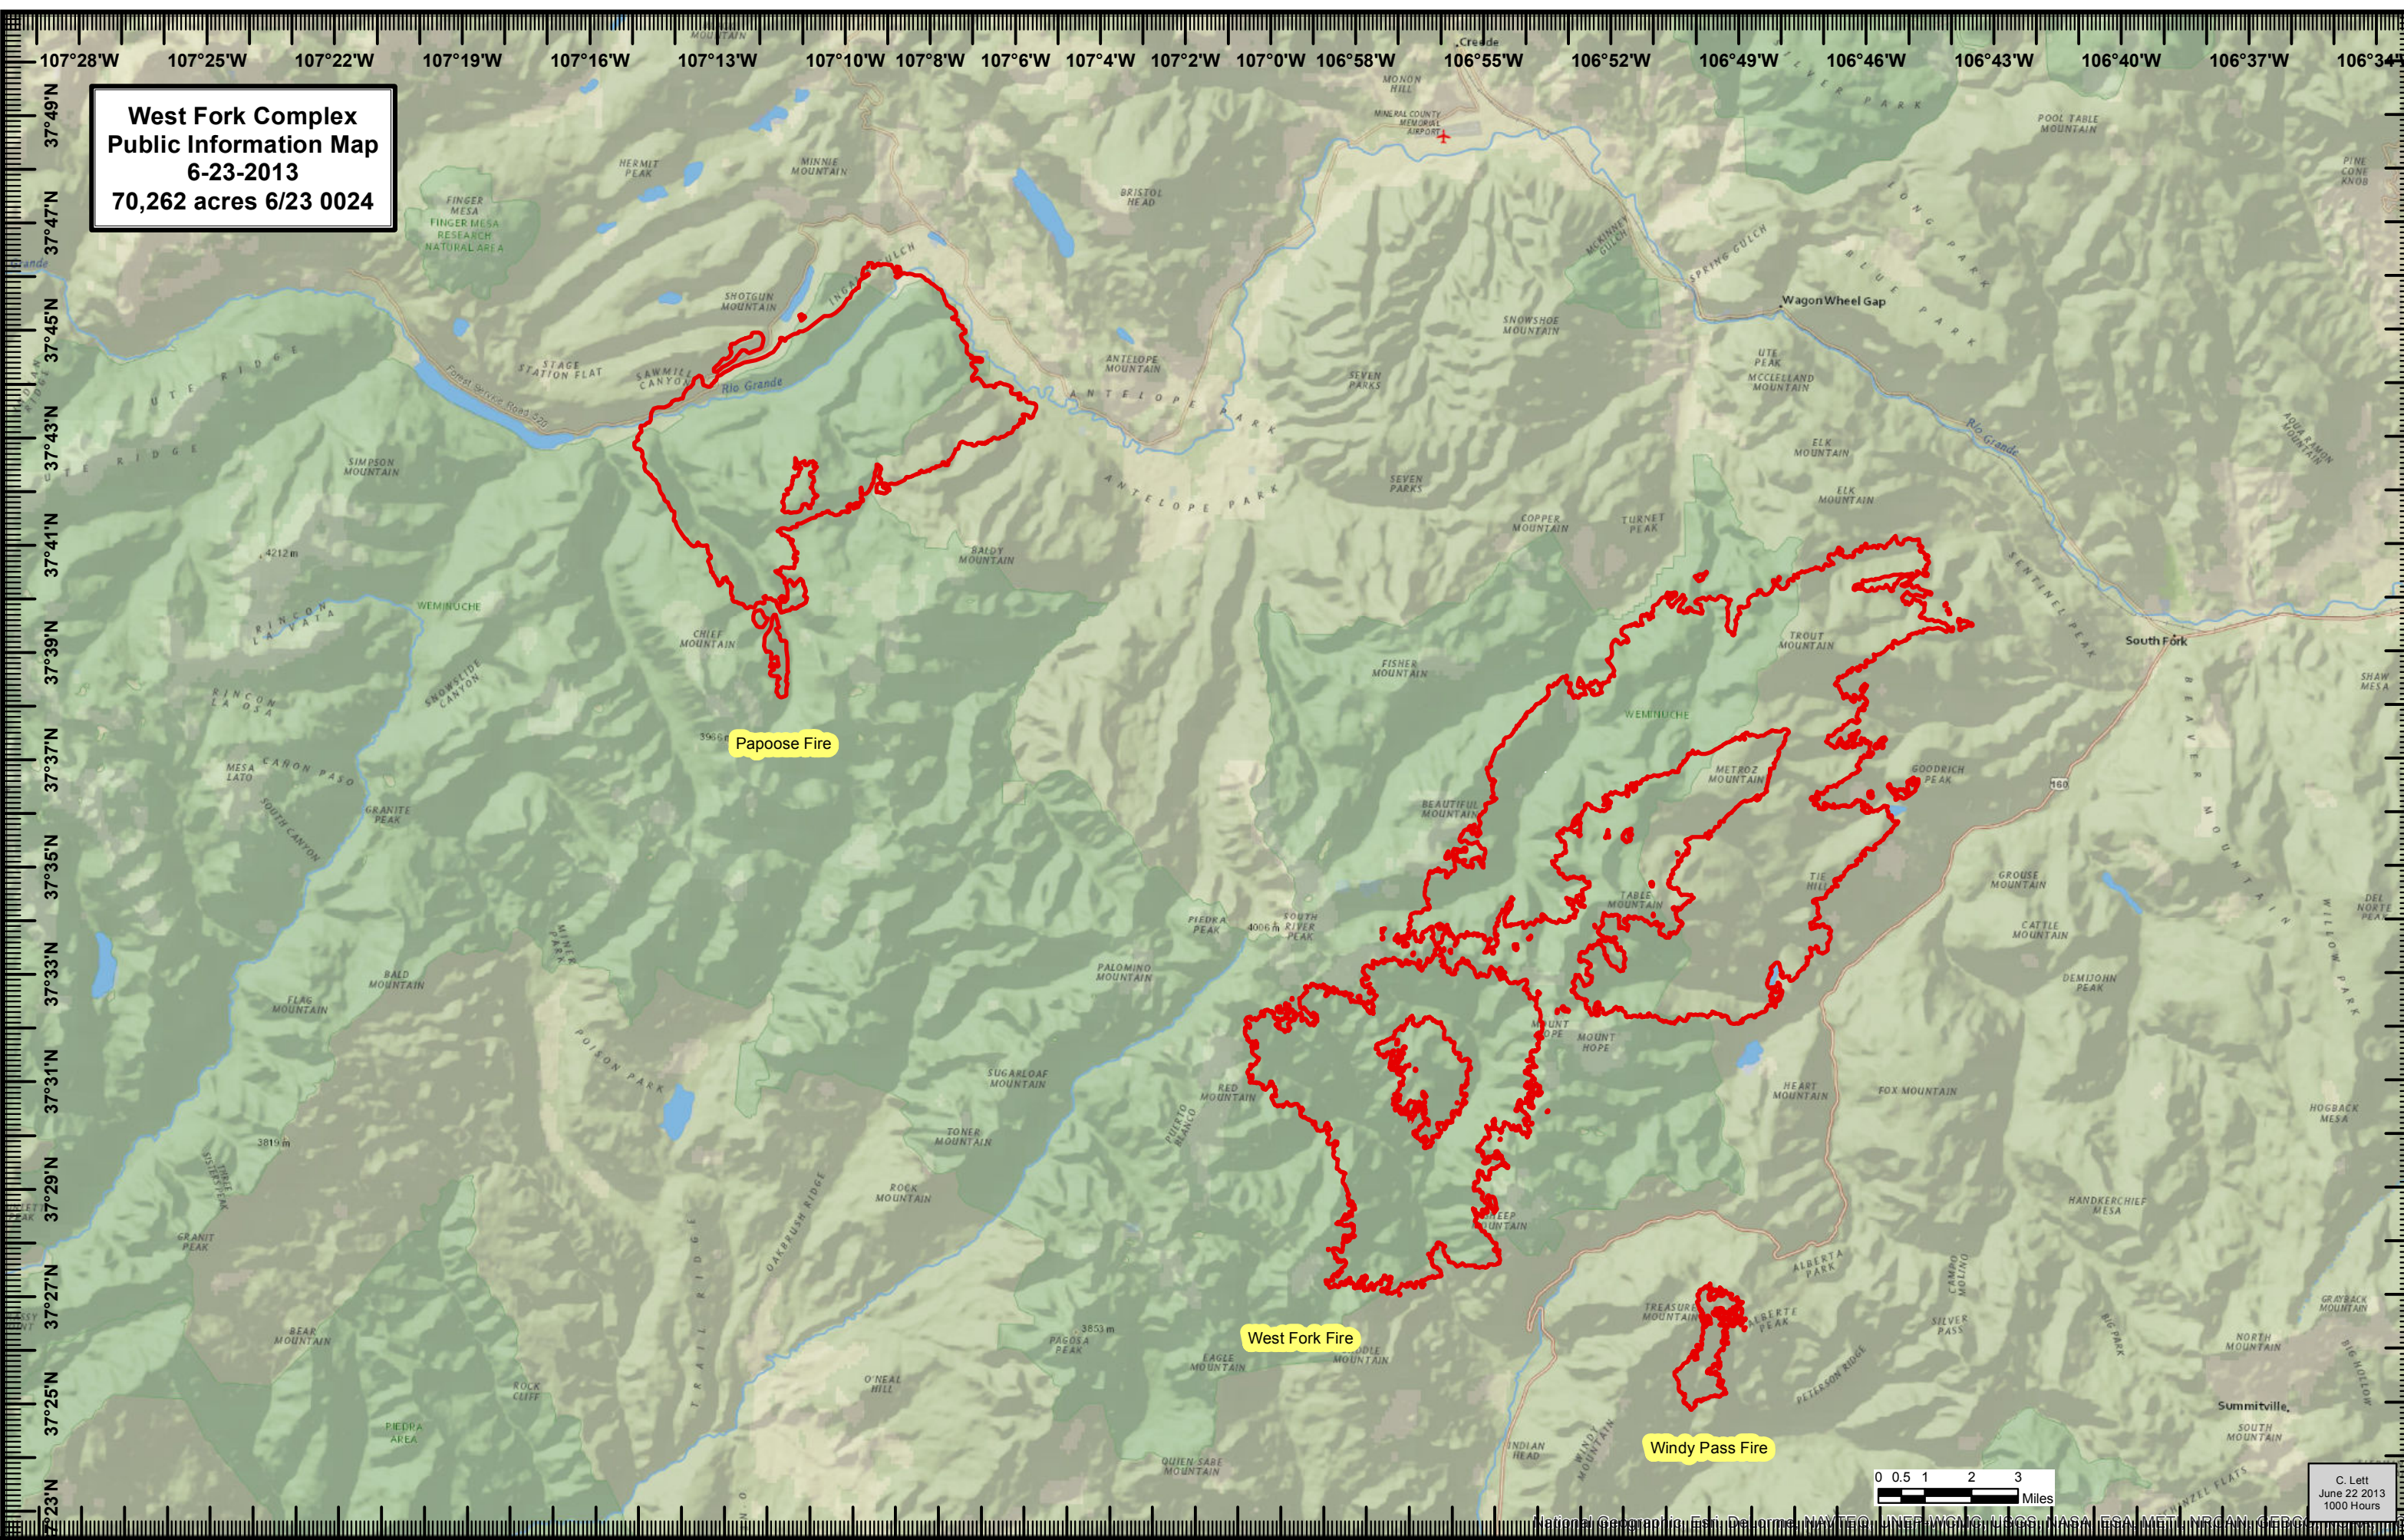

**West Fork Complex
Public Information Map
6-23-2013
70,262 acres 6/23 0024**

0 0.5 1 2 3 Miles

C. Lett
June 22 2013
1000 Hours

National Geographic, Esri, DeLorme, NAVTEQ, UNEP/WFP, USGS, NASA, ESA, METI, INRA, IGN, CBRC