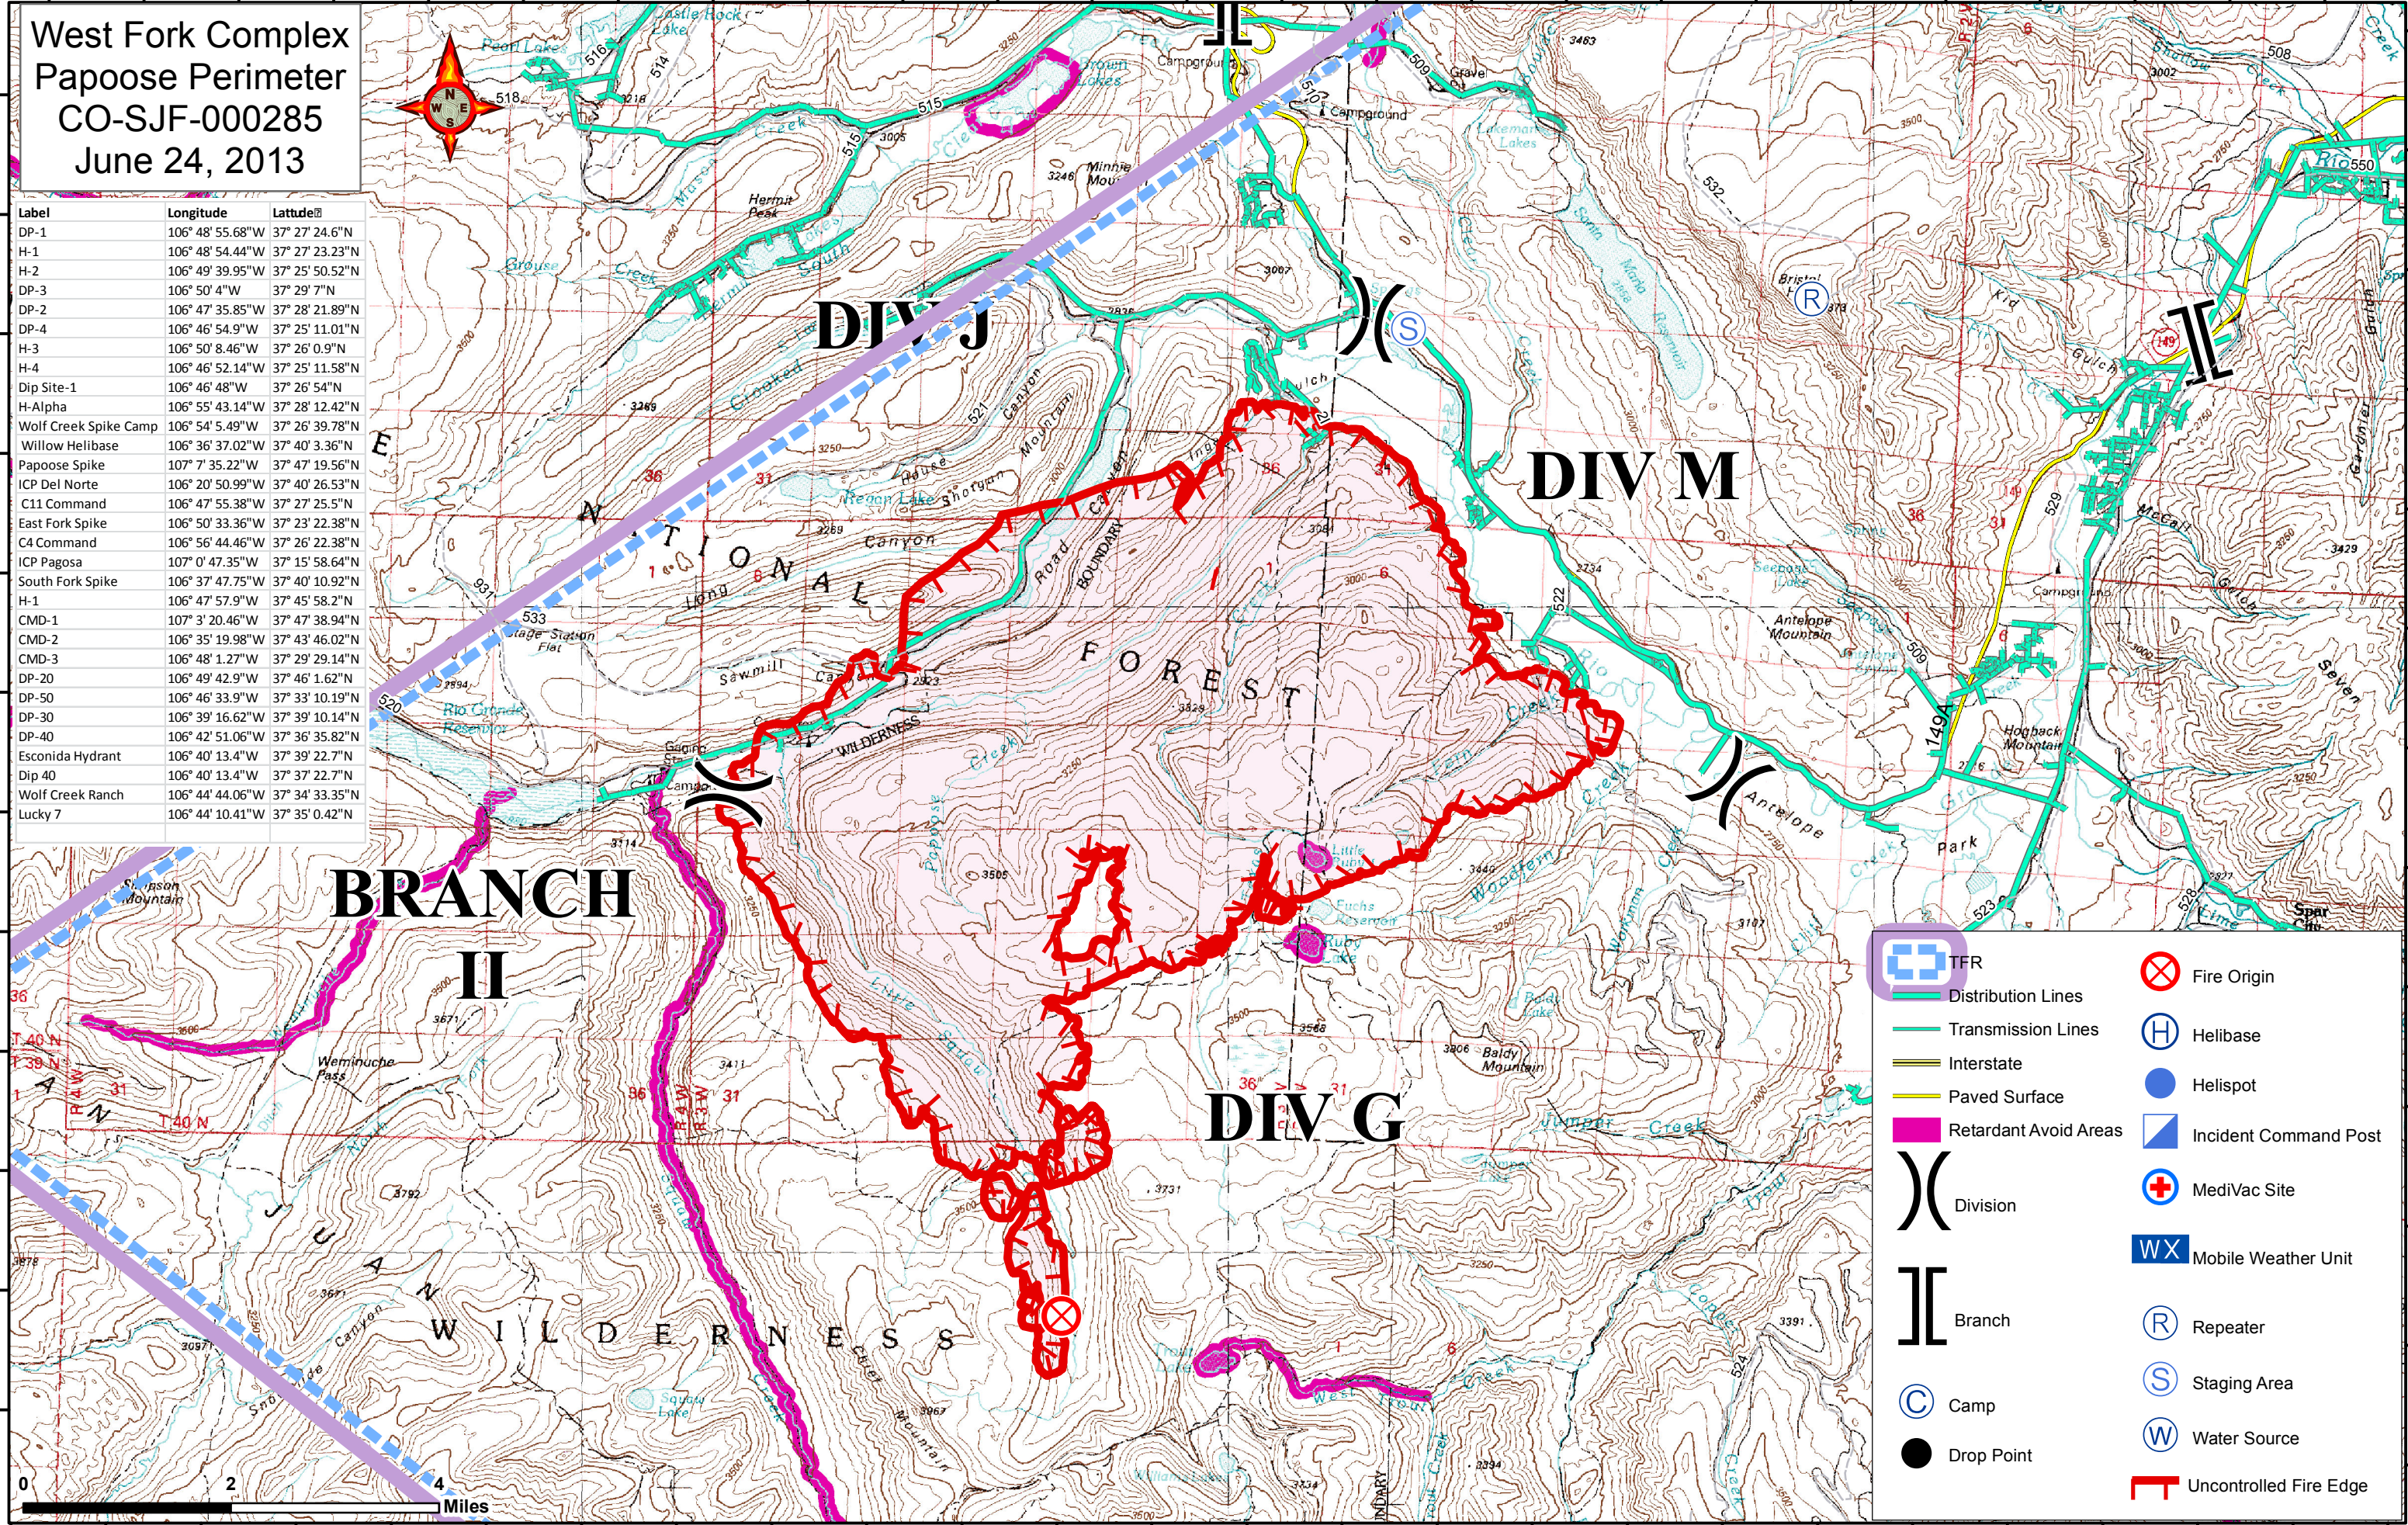

107°22'0"W 107°21'0"W 107°20'0"W 107°19'0"W 107°18'0"W 107°17'0"W 107°16'0"W 107°15'0"W 107°14'0"W 107°13'0"W 107°12'0"W 107°11'0"W 107°10'0"W 107°9'0"W 107°8'0"W 107°7'0"W 107°6'0"W 107°5'0"W 107°4'0"W 107°3'0"W 107°2'0"W 107°1'0"W 107°0'0"W 106°59'0"W 106°58'0"W

**West Fork Complex
Papoose Perimeter
CO-SJF-000285
June 24, 2013**

Label	Longitude	Latitude
DP-1	106° 48' 55.68"W	37° 27' 24.6"N
H-1	106° 48' 54.44"W	37° 27' 23.23"N
H-2	106° 49' 39.95"W	37° 25' 50.52"N
DP-3	106° 50' 4"W	37° 29' 7"N
DP-2	106° 47' 35.85"W	37° 28' 21.89"N
DP-4	106° 46' 54.9"W	37° 25' 11.01"N
H-3	106° 50' 8.46"W	37° 26' 0.9"N
H-4	106° 46' 52.14"W	37° 25' 11.58"N
Dip Site-1	106° 46' 48"W	37° 26' 54"N
H-Alpha	106° 55' 43.14"W	37° 28' 12.42"N
Wolf Creek Spike Camp	106° 54' 5.49"W	37° 26' 39.78"N
Willow Helibase	106° 36' 37.02"W	37° 40' 3.36"N
Papoose Spike	107° 7' 35.22"W	37° 47' 19.56"N
ICP Del Norte	106° 20' 50.99"W	37° 40' 26.53"N
C11 Command	106° 47' 55.38"W	37° 27' 25.5"N
East Fork Spike	106° 50' 33.36"W	37° 23' 22.38"N
C4 Command	106° 56' 44.46"W	37° 26' 22.38"N
ICP Pagosa	107° 0' 47.35"W	37° 15' 58.64"N
South Fork Spike	106° 37' 47.75"W	37° 40' 10.92"N
H-1	106° 47' 57.9"W	37° 45' 58.2"N
CMD-1	107° 3' 20.46"W	37° 47' 38.94"N
CMD-2	106° 35' 19.98"W	37° 43' 46.02"N
CMD-3	106° 48' 1.27"W	37° 29' 29.14"N
DP-20	106° 49' 42.9"W	37° 46' 1.62"N
DP-50	106° 46' 33.9"W	37° 33' 10.19"N
DP-30	106° 39' 16.62"W	37° 39' 10.14"N
DP-40	106° 42' 51.06"W	37° 36' 35.82"N
Esconida Hydrant	106° 40' 13.4"W	37° 39' 22.7"N
Dip 40	106° 40' 13.4"W	37° 37' 22.7"N
Wolf Creek Ranch	106° 44' 44.06"W	37° 34' 33.35"N
Lucky 7	106° 44' 10.41"W	37° 35' 0.42"N

TFR	Fire Origin
Distribution Lines	Helibase
Transmission Lines	Helispot
Interstate	Incident Command Post
Paved Surface	MediVac Site
Retardant Avoid Areas	Mobile Weather Unit
Division	Repeater
Branch	Staging Area
Camp	Water Source
Drop Point	Uncontrolled Fire Edge