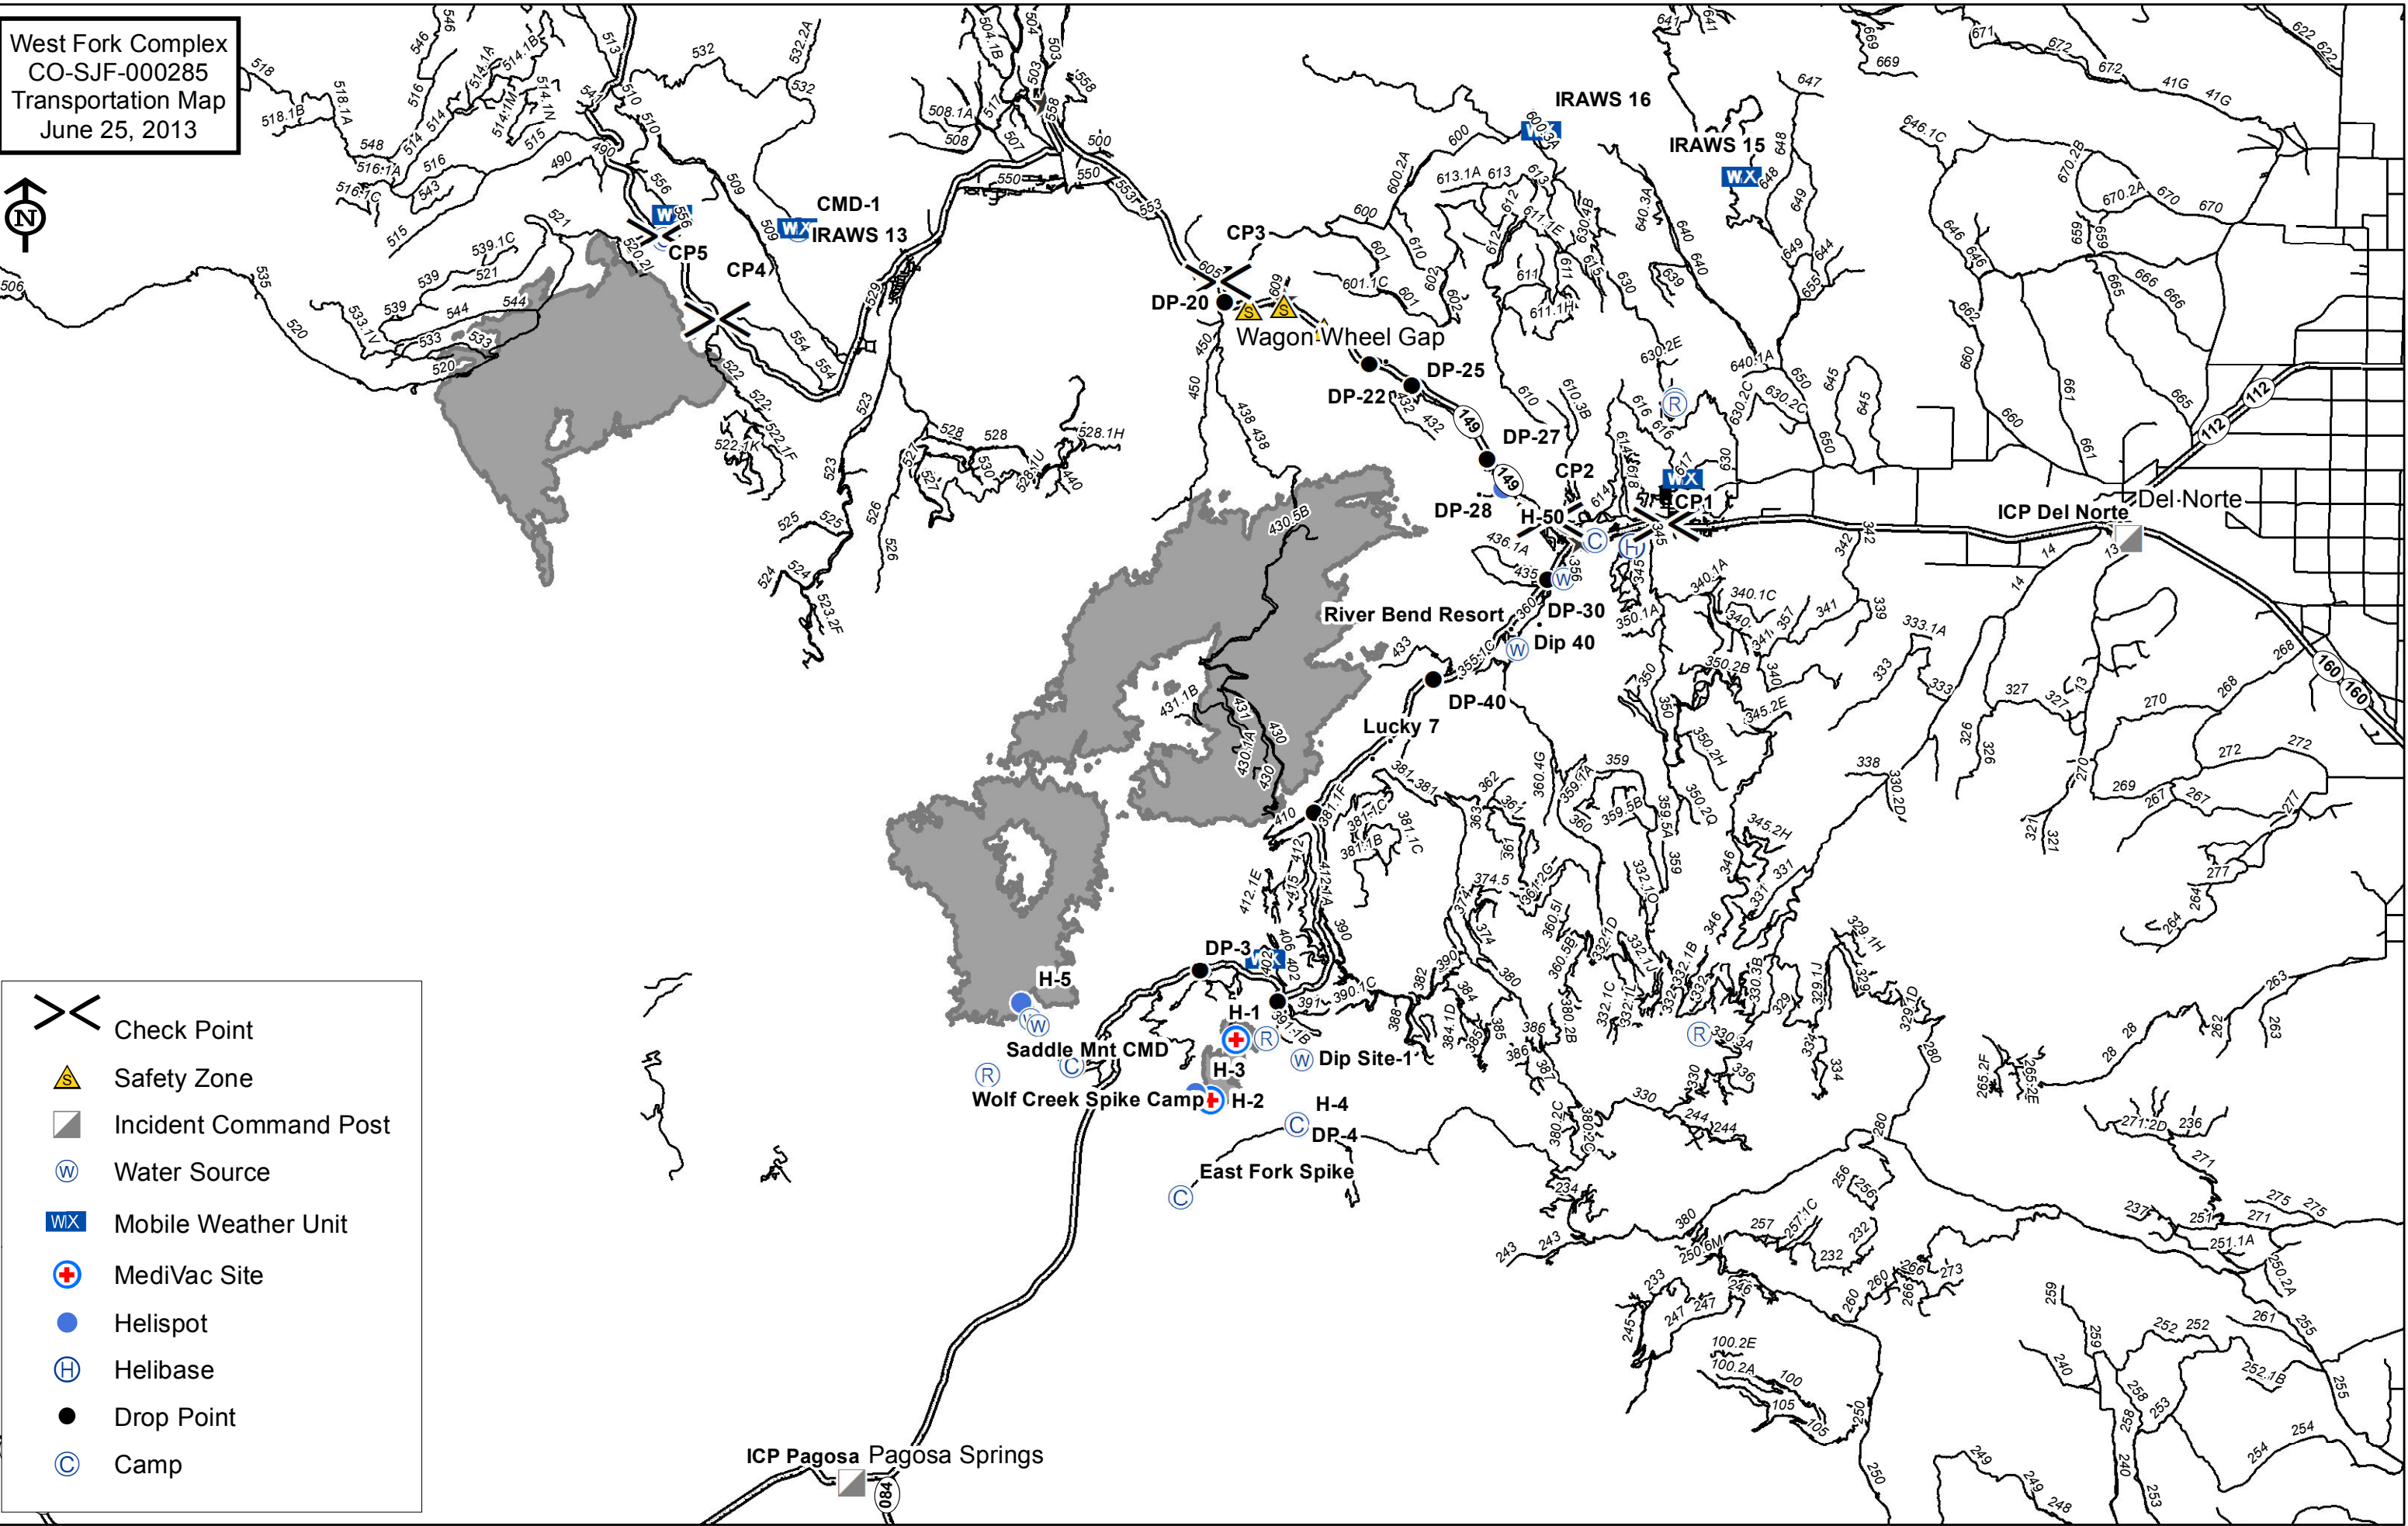

West Fork Complex  
CO-SJF-000285  
Transportation Map  
June 25, 2013

-  Check Point
-  Safety Zone
-  Incident Command Post
-  Water Source
-  Mobile Weather Unit
-  MediVac Site
-  Helispot
-  Helibase
-  Drop Point
-  Camp