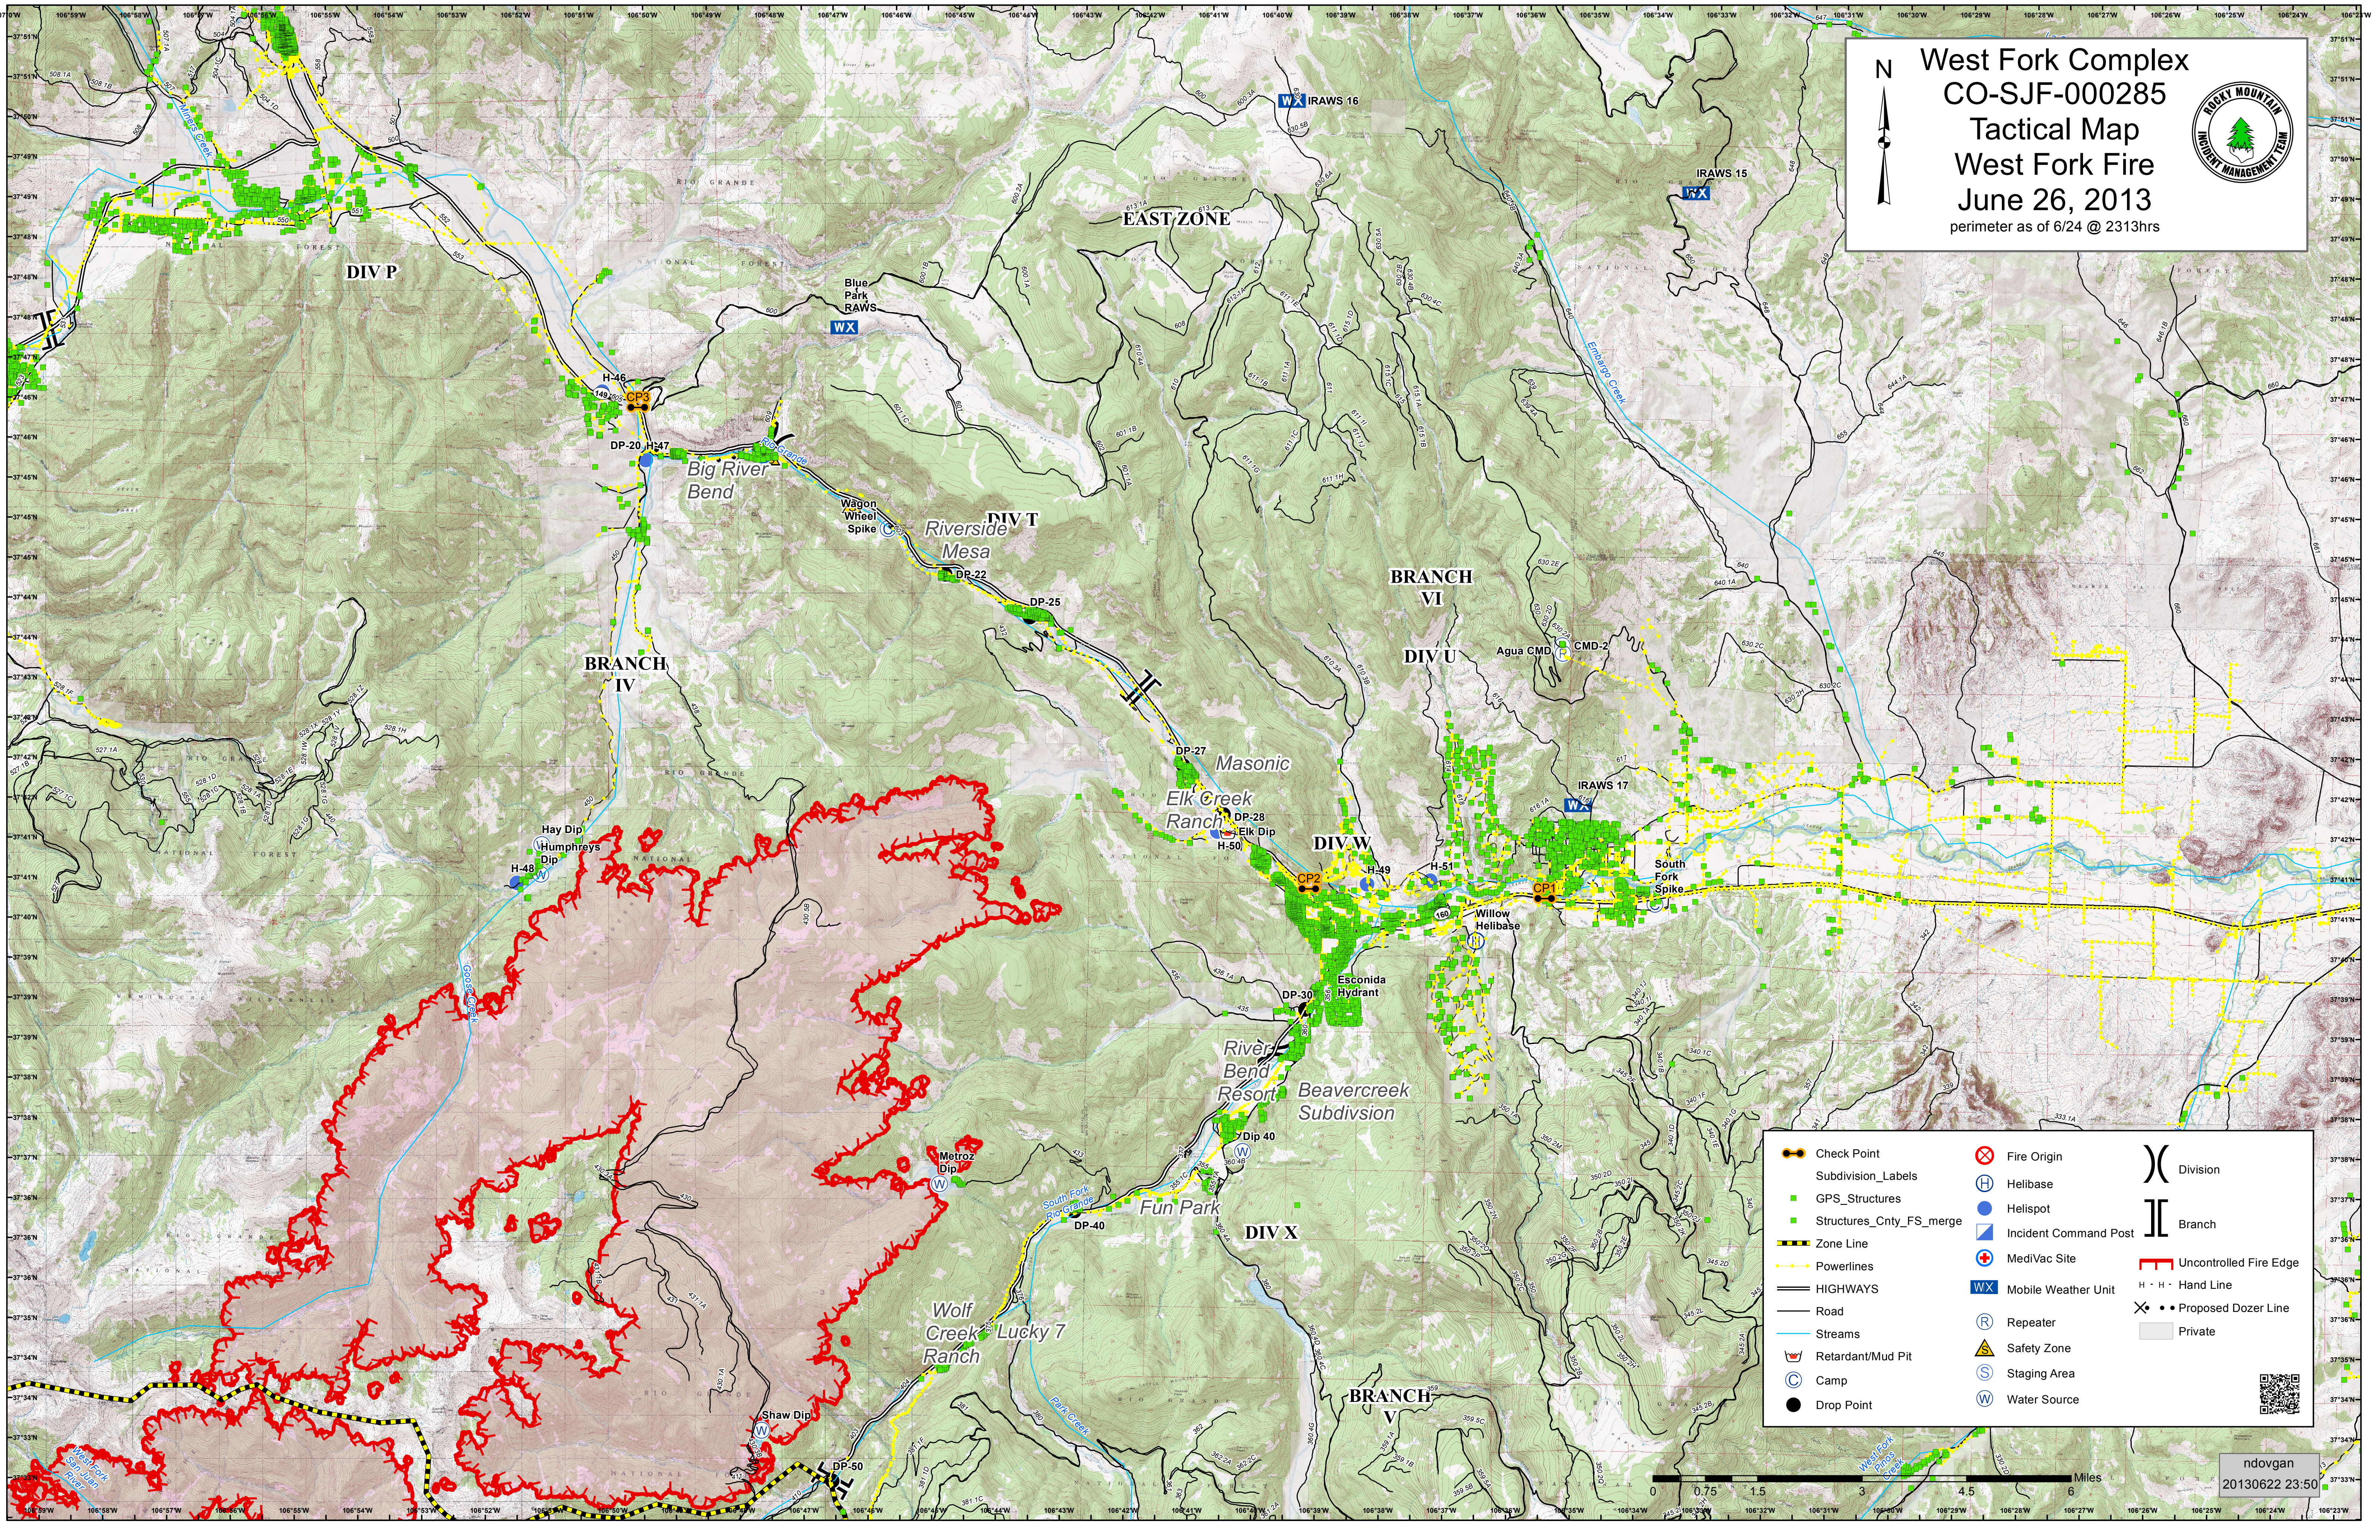

**West Fork Complex**  
**CO-SJF-000285**  
**Tactical Map**  
**West Fork Fire**  
**June 26, 2013**  
 perimeter as of 6/24 @ 2313hrs

	Check Point		Fire Origin		Division
	Subdivision_Labels		Helibase		Branch
	GPS_Structures		Helispot		Uncontrolled Fire Edge
	Structures_Cnty_FS_merge		Incident Command Post		Hand Line
	Zone Line		MediVac Site		Proposed Dozer Line
	Powerlines		Mobile Weather Unit		Private
	HIGHWAYS		Repeater		
	Road		Safety Zone		
	Streams		Staging Area		
	Retardant/Mud Pit		Water Source		
	Camp				
	Drop Point				

ndovgan  
 20130622 23:50