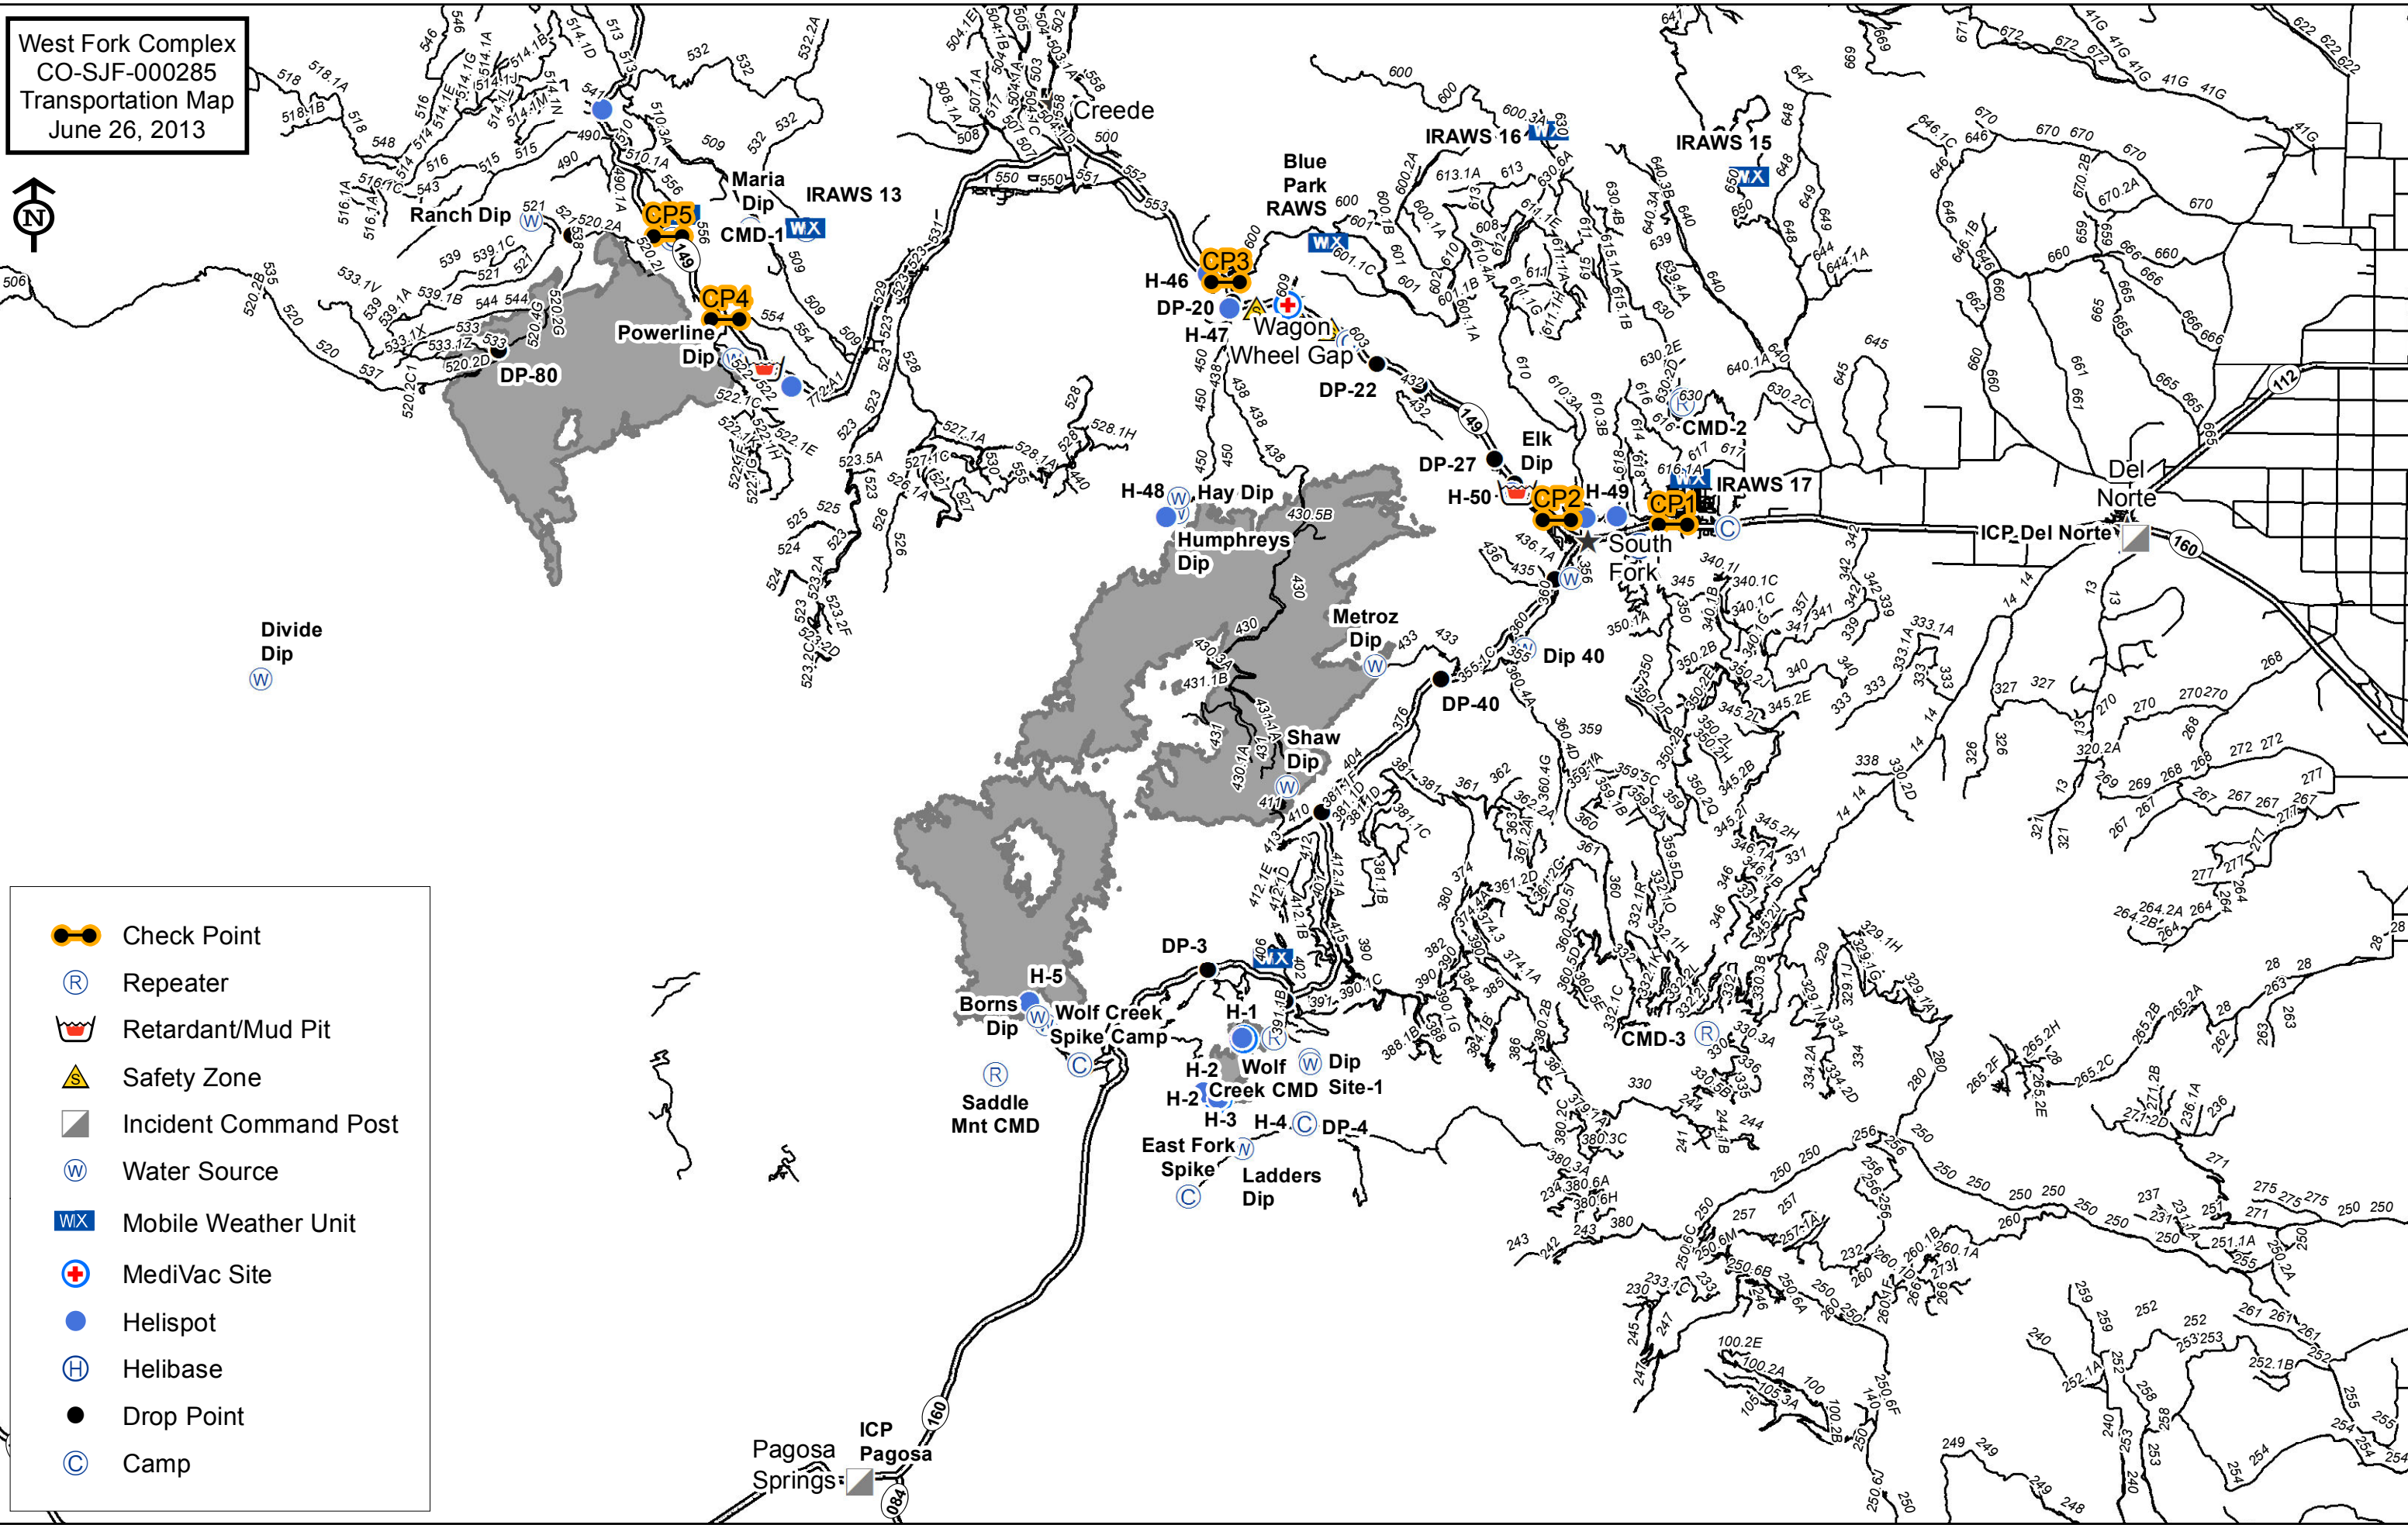

West Fork Complex  
 CO-SJF-000285  
 Transportation Map  
 June 26, 2013

-  Check Point
-  Repeater
-  Retardant/Mud Pit
-  Safety Zone
-  Incident Command Post
-  Water Source
-  Mobile Weather Unit
-  MediVac Site
-  Helispot
-  Helibase
-  Drop Point
-  Camp