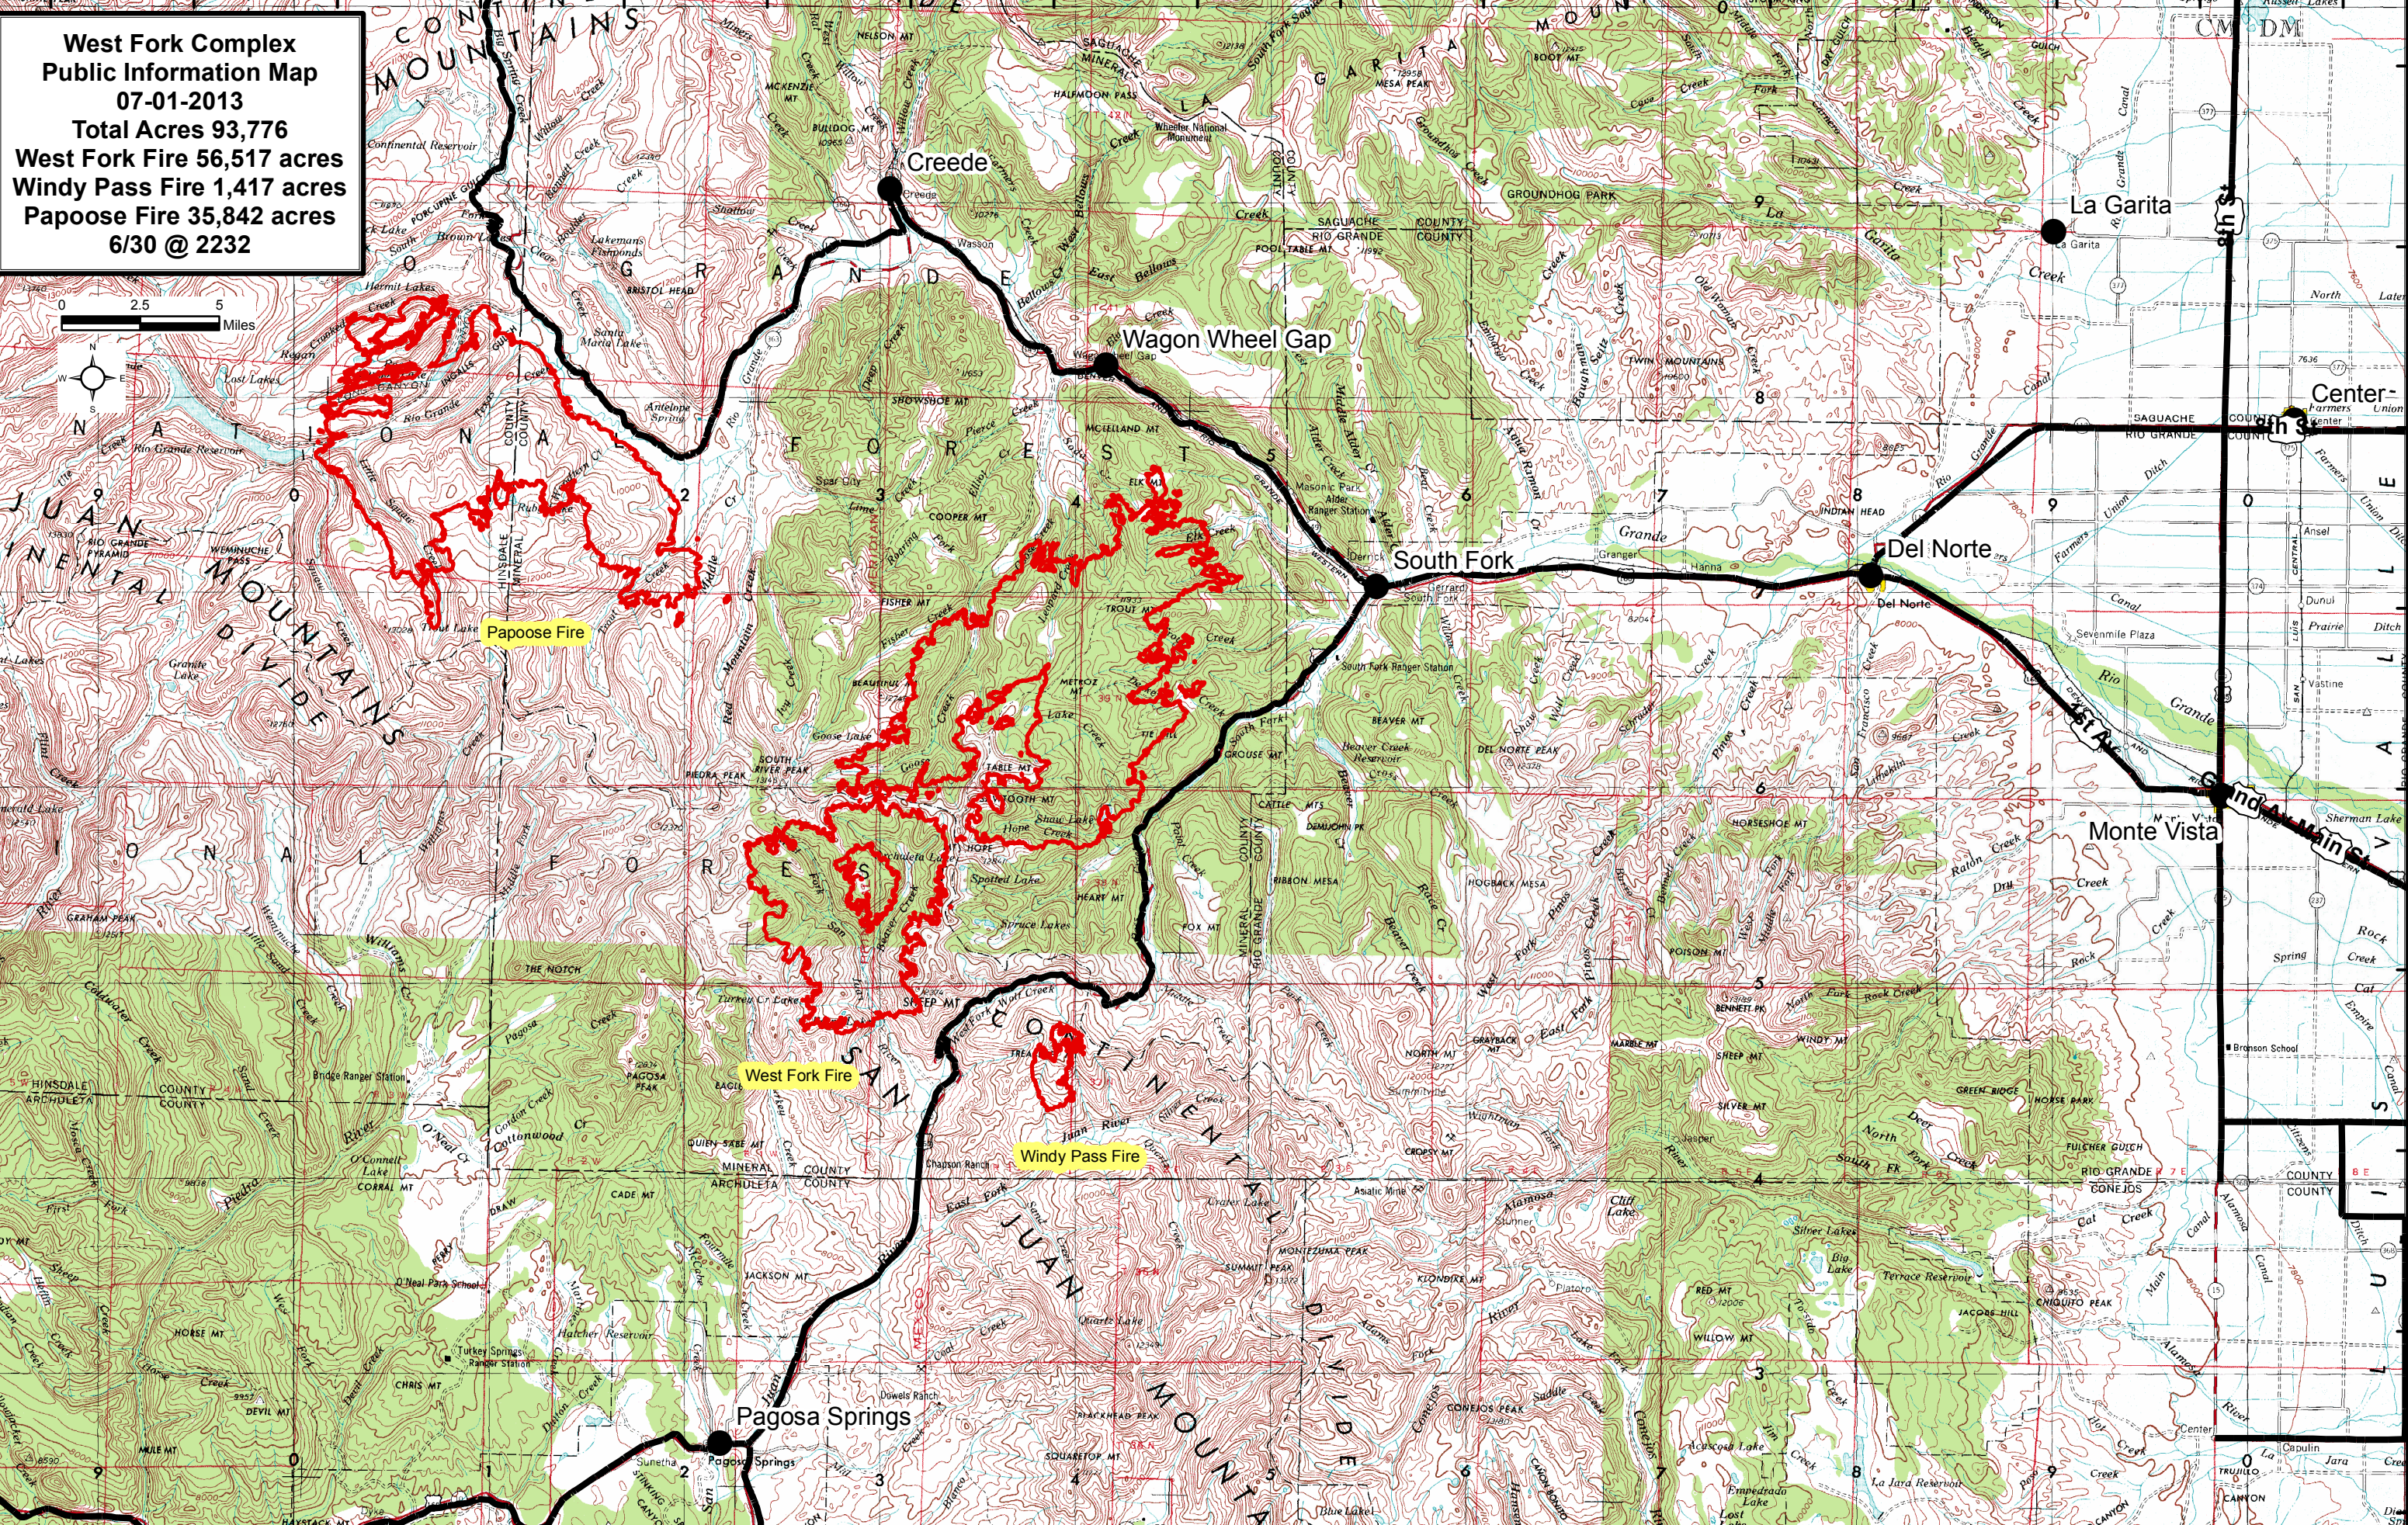

107°25'W 107°20'W 107°15'W 107°10'W 107°5'W 107°0'W 106°55'W 106°50'W 106°45'W 106°40'W 106°35'W 106°30'W 106°25'W 106°20'W 106°15'W 106°10'W 106°5'W

**West Fork Complex
Public Information Map
07-01-2013
Total Acres 93,776
West Fork Fire 56,517 acres
Windy Pass Fire 1,417 acres
Papoose Fire 35,842 acres
6/30 @ 2232**

Papoose Fire

West Fork Fire

Windy Pass Fire

Pagosa Springs

Creede

Wagon Wheel Gap

South Fork

Del Norte

Monte Vista

La Garita

Center Union

Trujillo Canyon

CONTINENTAL MOUNTAINS

JUAN TINENTALS MOUNTAINS

SAN CRISTOBAL MOUNTAINS

JUAN TINENTALS MOUNTAINS

MOON MOUNTAINS

COMANCHE MOUNTAINS

SAGUACHE MOUNTAINS

INDIAN MOUNTAINS

CONCHOS MOUNTAINS

TRUJILLO CANYON

Continental Reservoir

Hermit Lakes

Winnuiche Pass

Spotted Lake

Spotted Lake

O'Connell Lake

Turkey Springs

Haystack Mt

Creede

Wagon Wheel Gap

South Fork

Del Norte

Monte Vista

Pagosa Springs

Pagosa Springs

Creede

Wagon Wheel Gap

South Fork

Del Norte

Monte Vista

Pagosa Springs

Pagosa Springs

La Garita

Wagon Wheel Gap

South Fork

Del Norte

Monte Vista

Pagosa Springs

Pagosa Springs

La Garita

Wagon Wheel Gap

South Fork

Del Norte

Monte Vista

Pagosa Springs

Pagosa Springs

Center Union

Wagon Wheel Gap

South Fork

Del Norte

Monte Vista

Pagosa Springs

Pagosa Springs