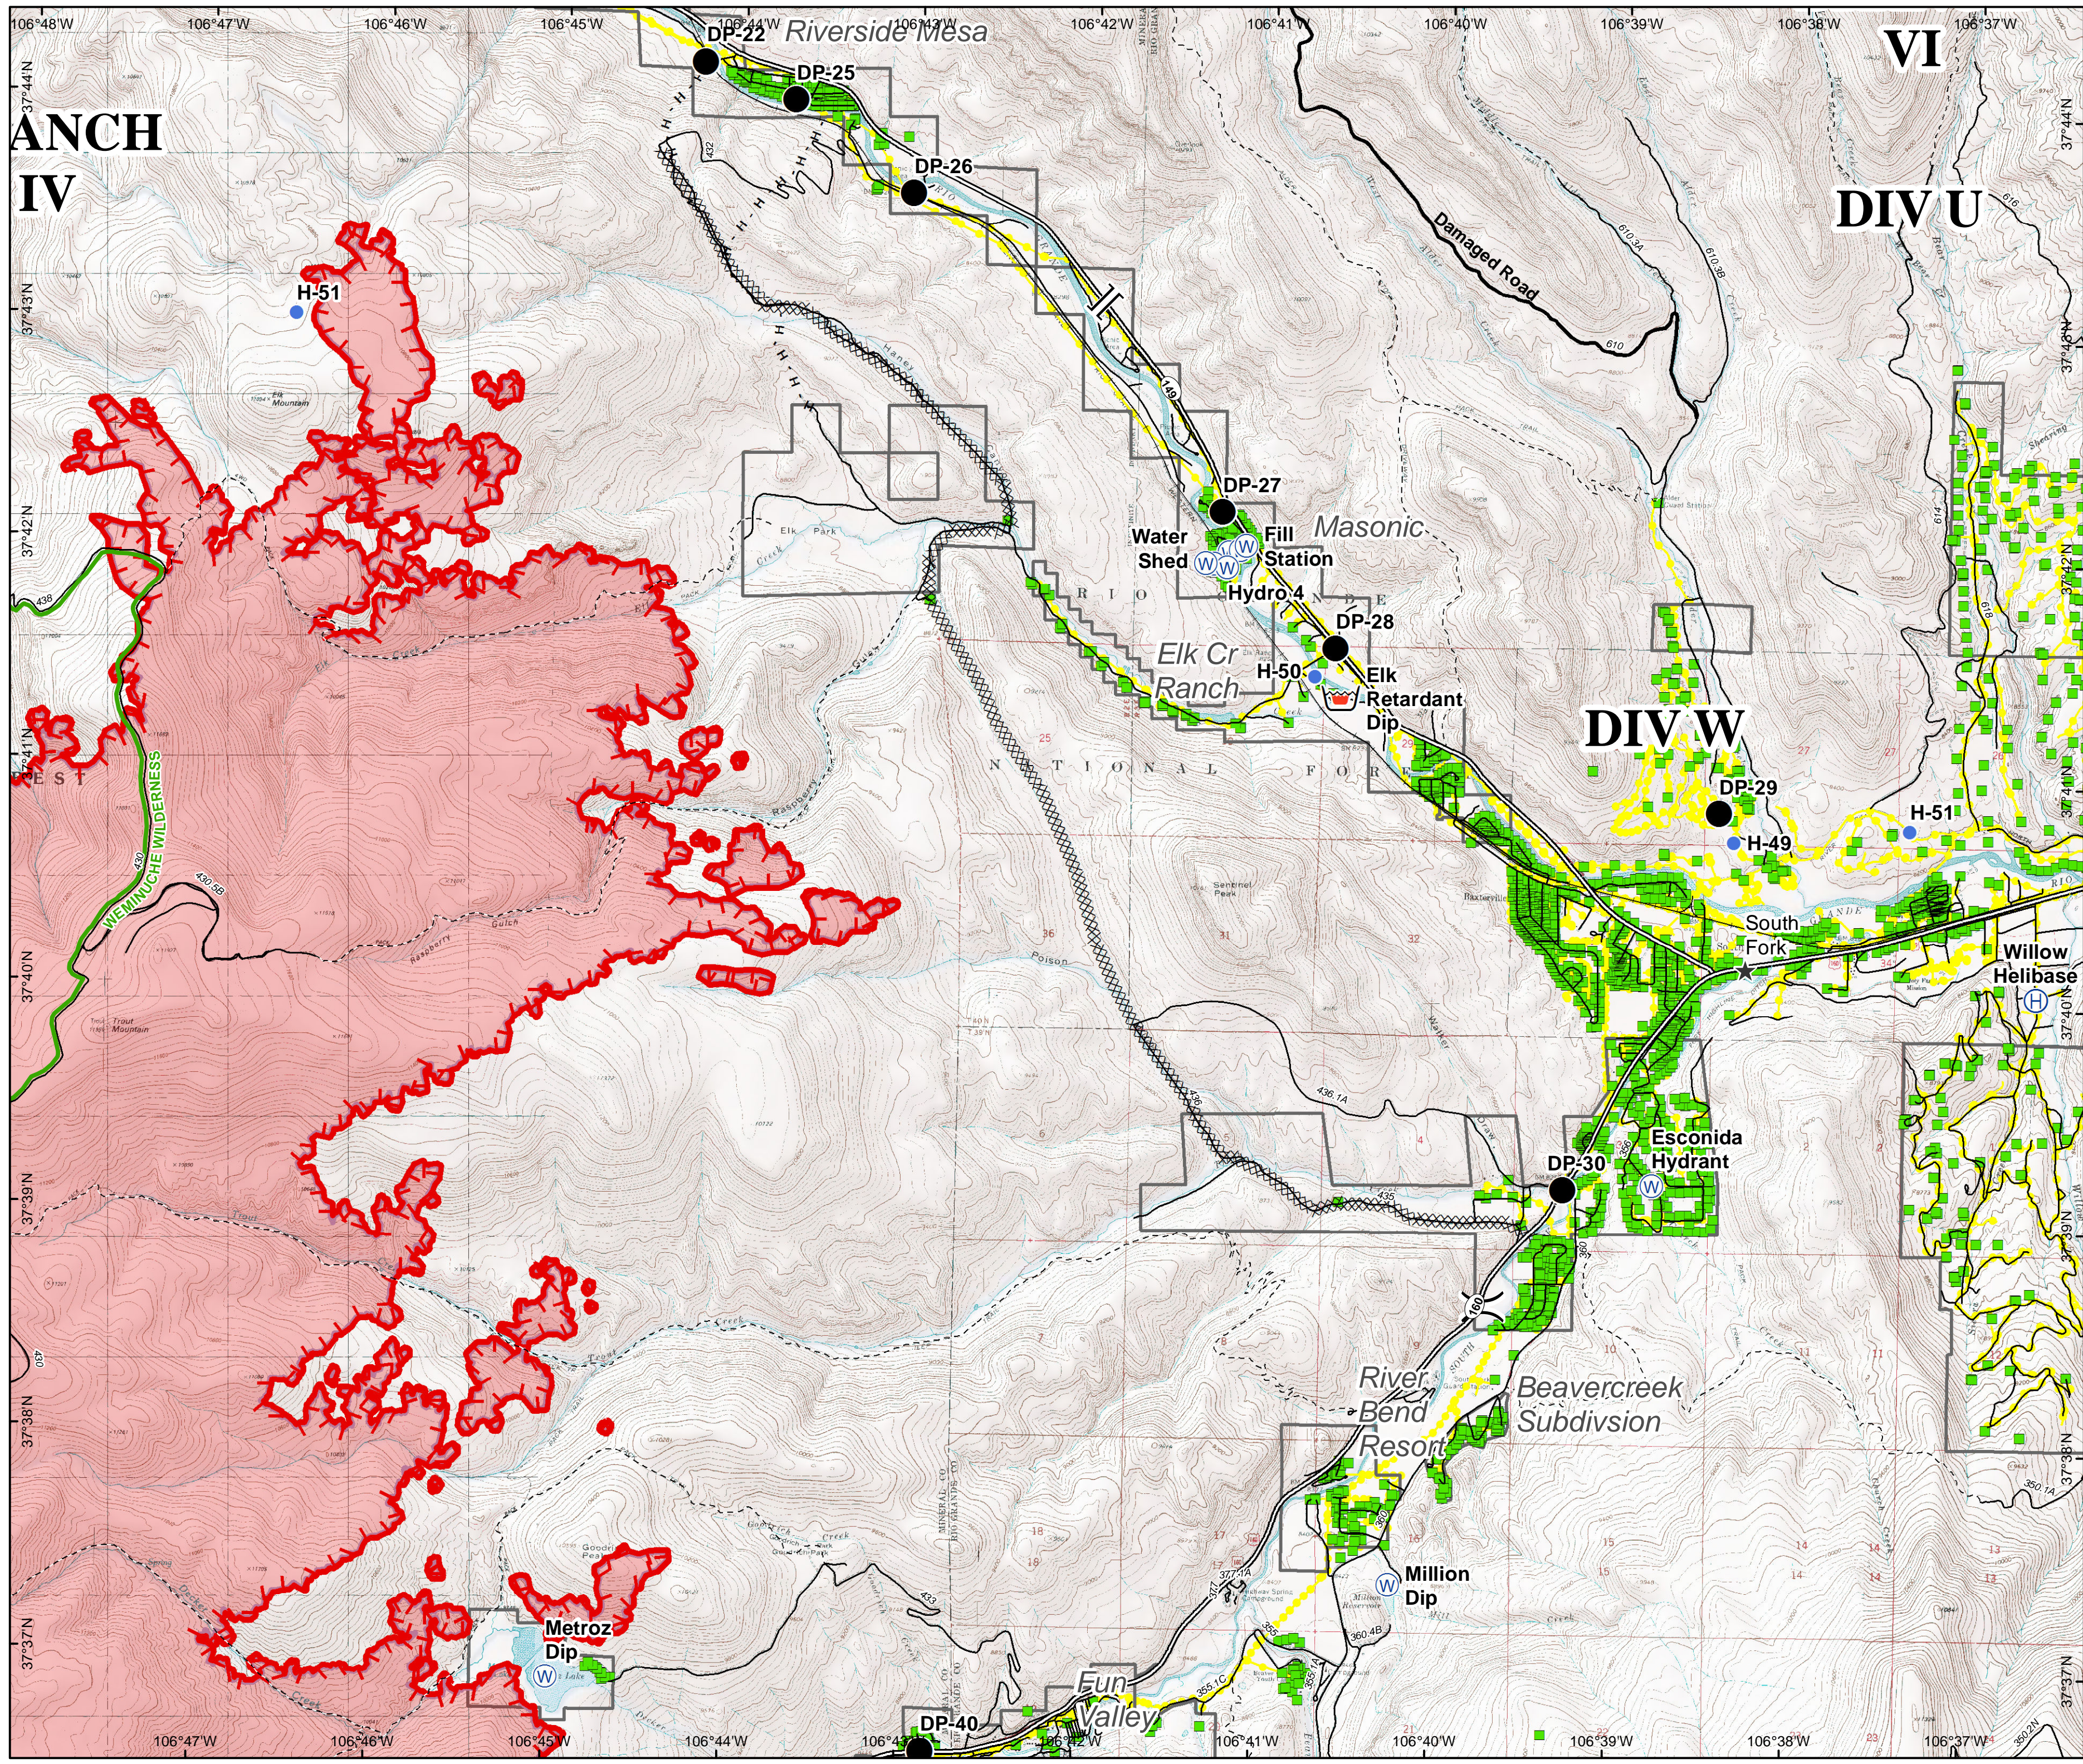

-  Zone
-  Branch
-  Division
-  Check Point
-  Avoidance Areas
-  Div J/K line
-  Structures
-  Sun_Optic_Line
-  Powerlines
-  Zone Line
-  Retardant/Mud Pit
-  Safety Zone
-  Repeater
-  Incident Command Post
-  Fire Origin
-  Water Source
-  Mobile Weather Unit
-  MediVac Site
-  Helispot
-  Helibase
-  Drop Point
-  Camp

ANCH
IV

VI
DIV U

DIV W

Metroz Dip

Fun Valley

River Bend Resort

Beaver Creek Subdivision

Million Dip

Escondido Hydrant

South Fork

Willow Helibase

Water Shed Station

Elk Cr Ranch

Masonic Fill Station

Hydro 4

Elk Retardant Dip

DP-40

DP-30

DP-29

DP-27

DP-26

DP-25

DP-22

H-51