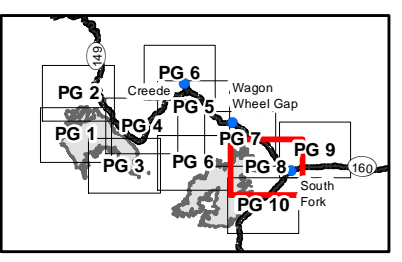

-  Zone
-  Branch
-  Division
-  Check Point
-  Avoidance Areas
-  Div J/K line
-  Structures
-  Sun_Optic_Line
-  Powerlines
-  Zone Line
-  Retardant/Mud Pit
-  Safety Zone
-  Repeater
-  Incident Command Post
-  Fire Origin
-  Water Source
-  Mobile Weather Unit
-  MediVac Site
-  Helispot
-  Helibase
-  Drop Point
-  Camp

ANCH
IV

VI
DIV U

DIV W

Metroz Dip

Fun Valley

River Bend Resort

Beaver Creek Subdivision

Million Dip