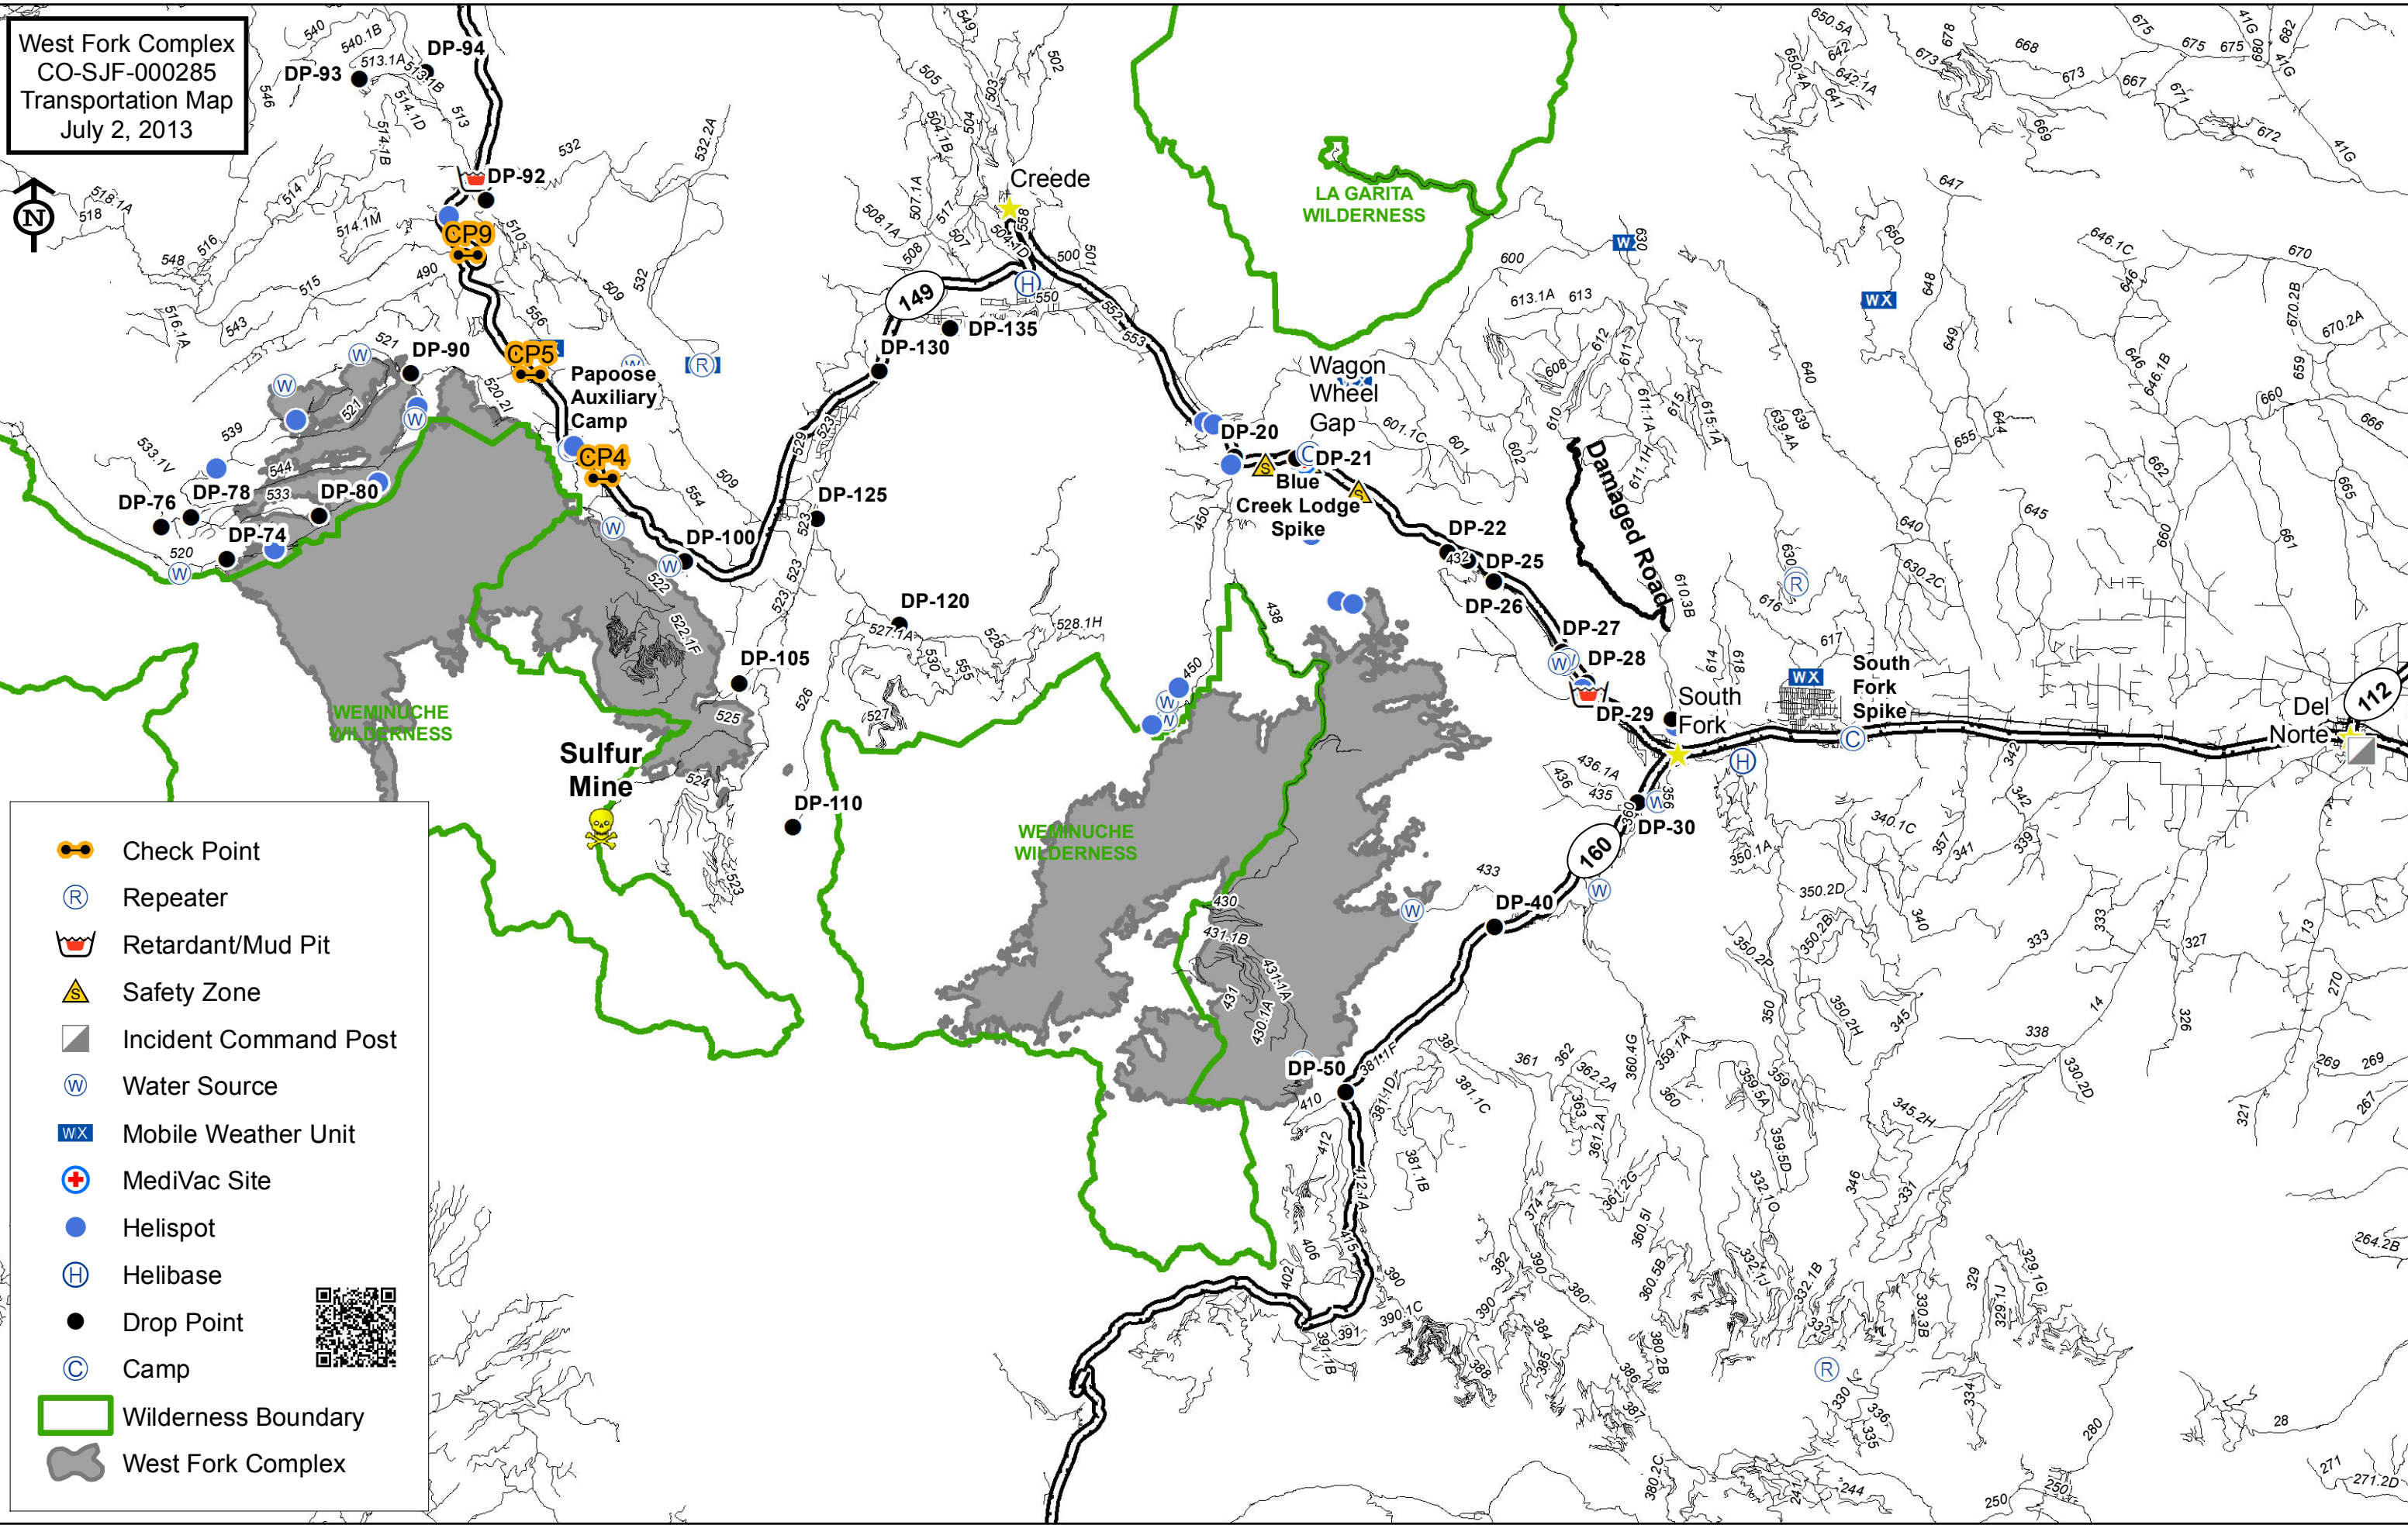

West Fork Complex
CO-SJF-000285
Transportation Map
July 2, 2013

-  Check Point
-  Repeater
-  Retardant/Mud Pit
-  Safety Zone
-  Incident Command Post
-  Water Source
-  Mobile Weather Unit
-  MediVac Site
-  Helispot
-  Helibase
-  Drop Point
-  Camp
-  Wilderness Boundary
-  West Fork Complex