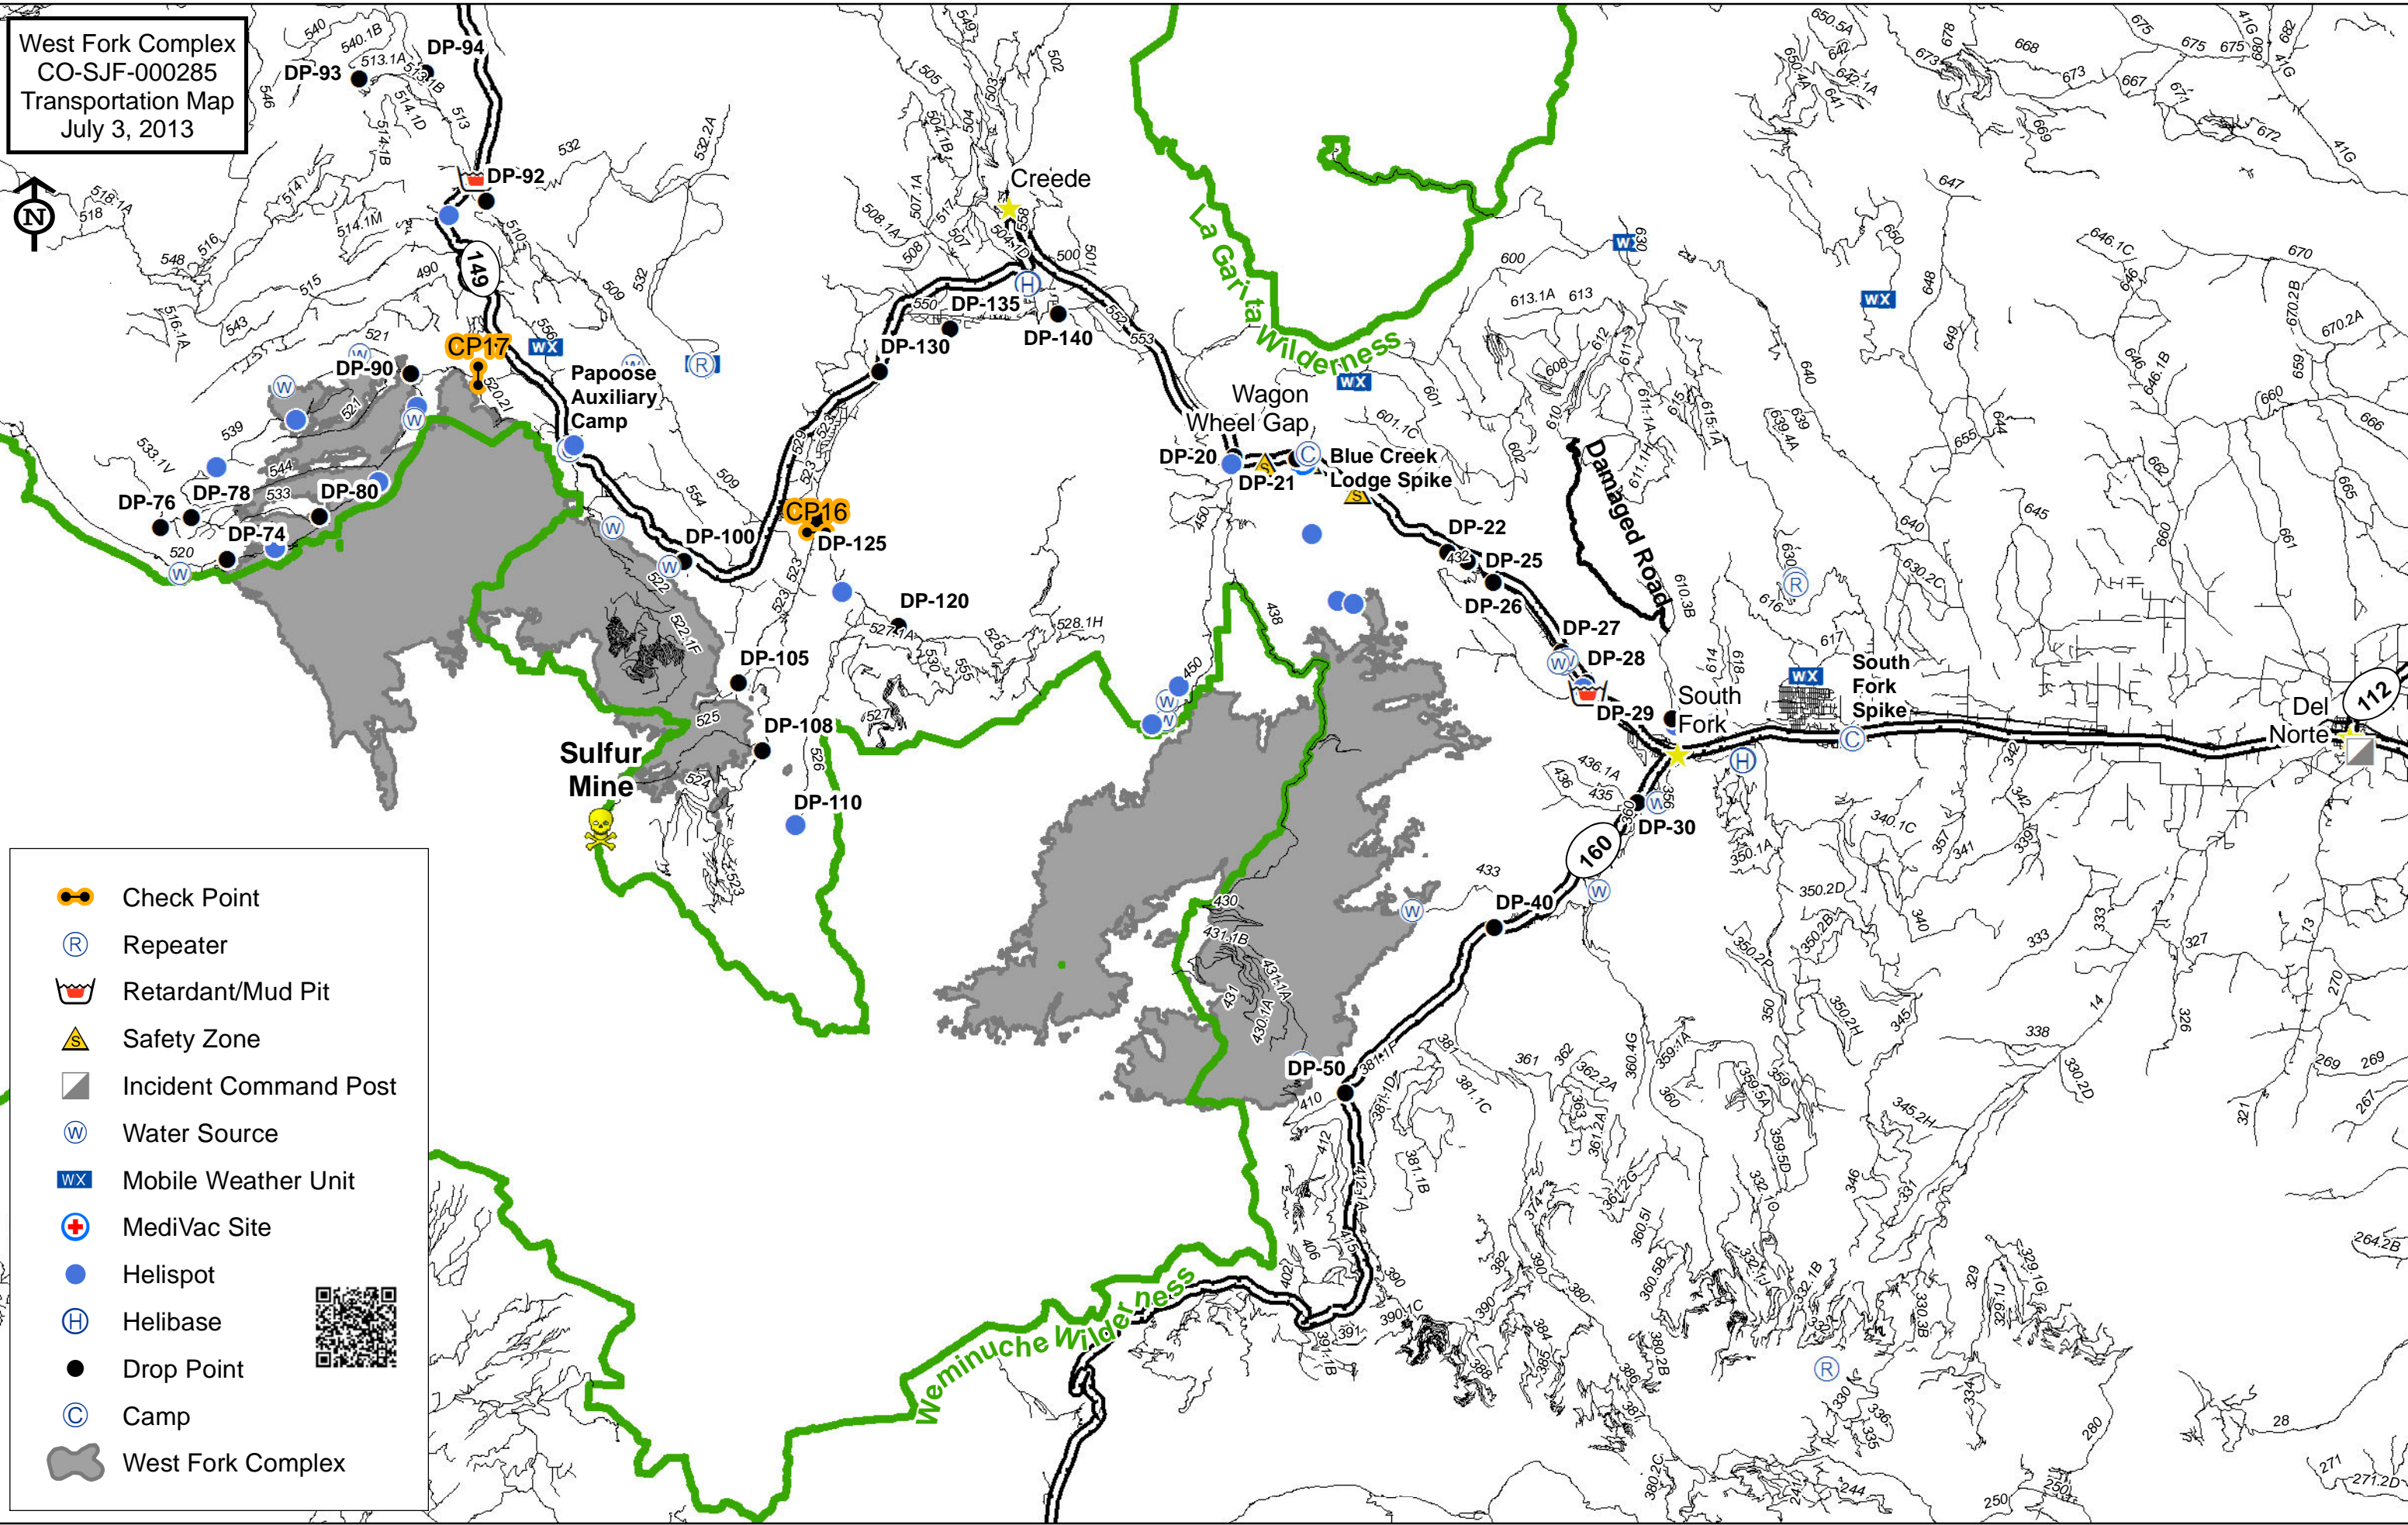

West Fork Complex
 CO-SJF-000285
 Transportation Map
 July 3, 2013

-  Check Point
-  Repeater
-  Retardant/Mud Pit
-  Safety Zone
-  Incident Command Post
-  Water Source
-  Mobile Weather Unit
-  MediVac Site
-  Helispot
-  Helibase
-  Drop Point
-  Camp
-  West Fork Complex