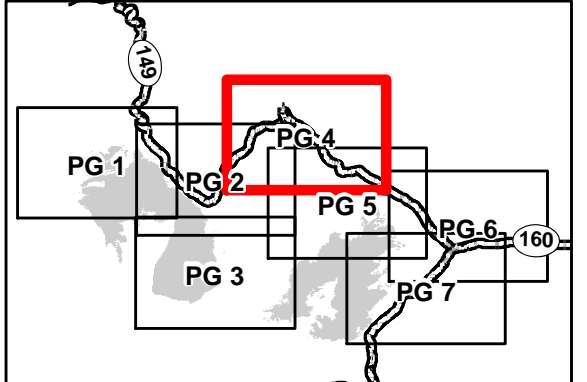

- Zone
- Division
- Branch
- Div J/K line
- Sun_Optic_Line
- Incident Command Post
- Camp
- Drop Point
- Helispot
- MediVac Site
- Helibase
- Retardant/Mud Pit
- Water Source
- Repeater
- Safety Zone
- Fire Origin
- Mobile Weather Unit
- Towns
- Structures
- Check Point
- Uncontrolled Fire Edge
- Proposed Dozer Line
- Hand Line
- Powerlines
- HIGHWAYS
- Road
- Railroad
- Trail
- Zone Line
- FirePolygon
- Private

DIV N
BRANCH III

DIV O

RIO GRANDE

RIO GRANDE

NATIONAL FOREST

Big River Ranch

4UR Ranch