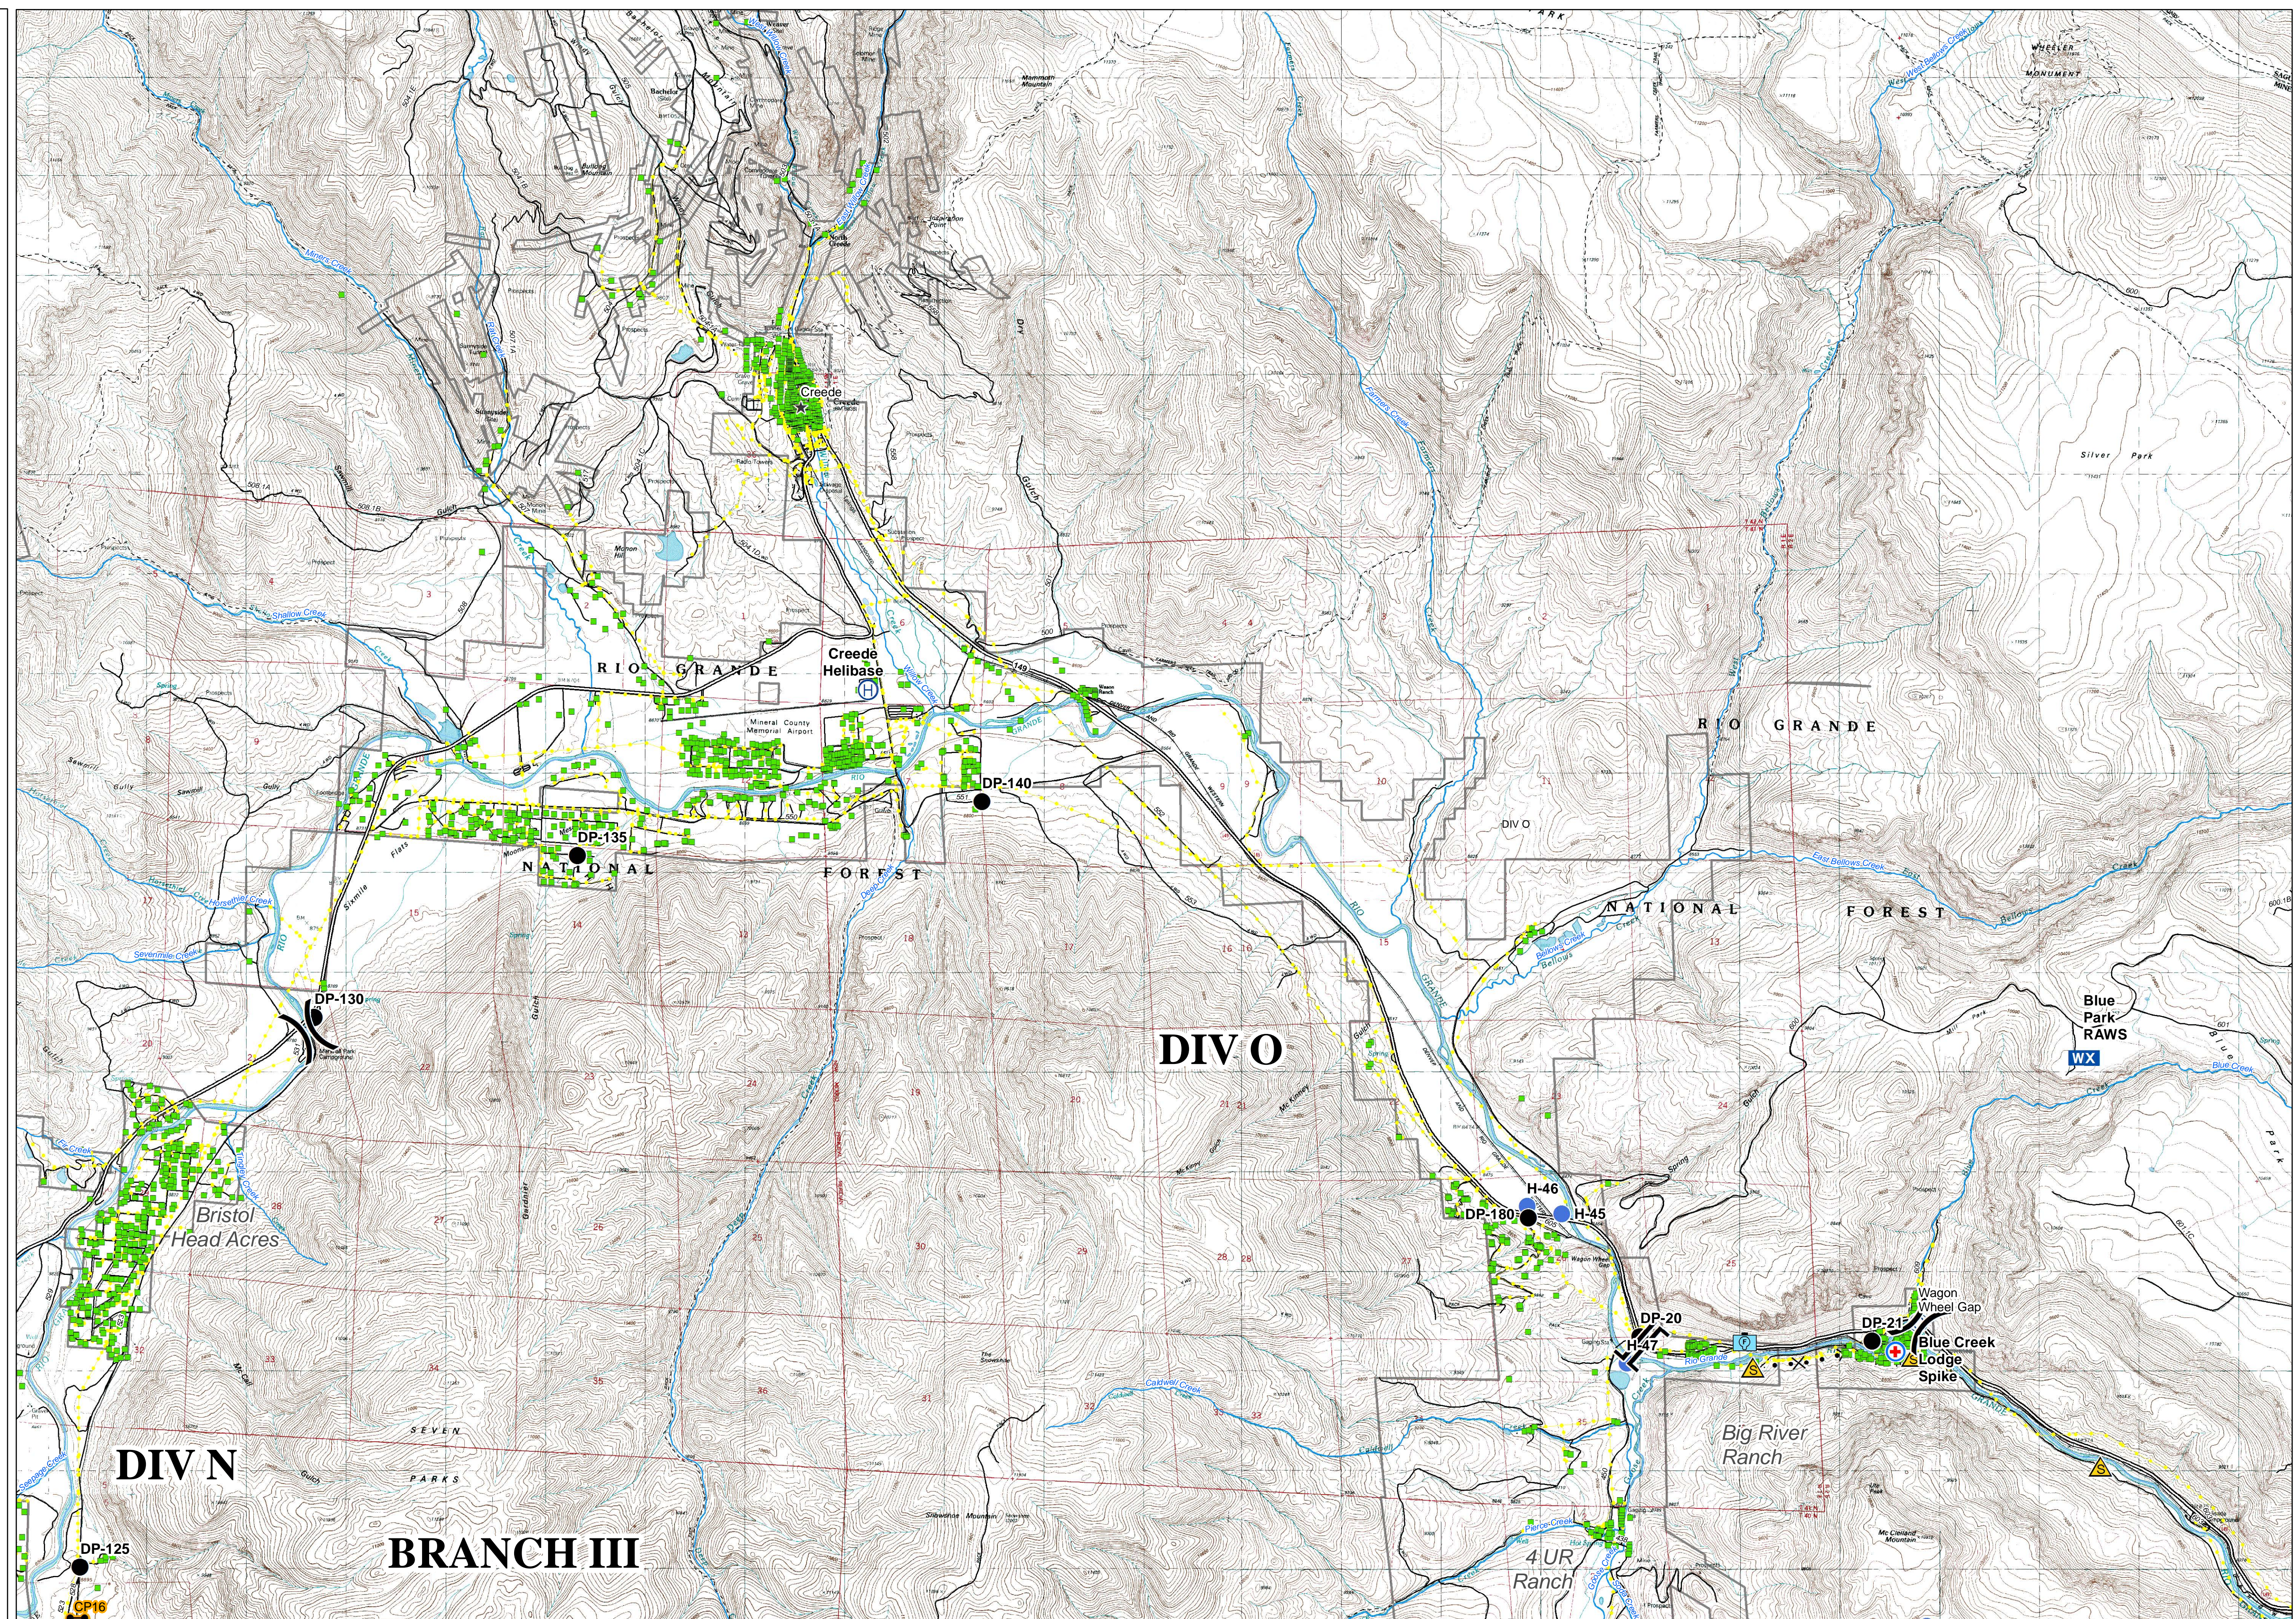

- Zone
- Division
- Branch
- Div J/K line
- Sun_Optic_Line
- Incident Command Post
- Camp
- Drop Point
- Helispot
- MediVac Site
- Helibase
- Retardant/Mud Pit
- Water Source
- Repeater
- Safety Zone
- Fire Origin
- Mobile Weather Unit
- Towns
- Structures
- Check Point
- Uncontrolled Fire Edge
- Proposed Dozer Line
- Hand Line
- Powerlines
- HIGHWAYS
- Road
- Railroad
- Trail
- Zone Line
- FirePolygon
- Private

DIV N
BRANCH III

DIV O

RIO GRANDE

RIO GRANDE

NATIONAL FOREST

Big River Ranch

4UR Ranch