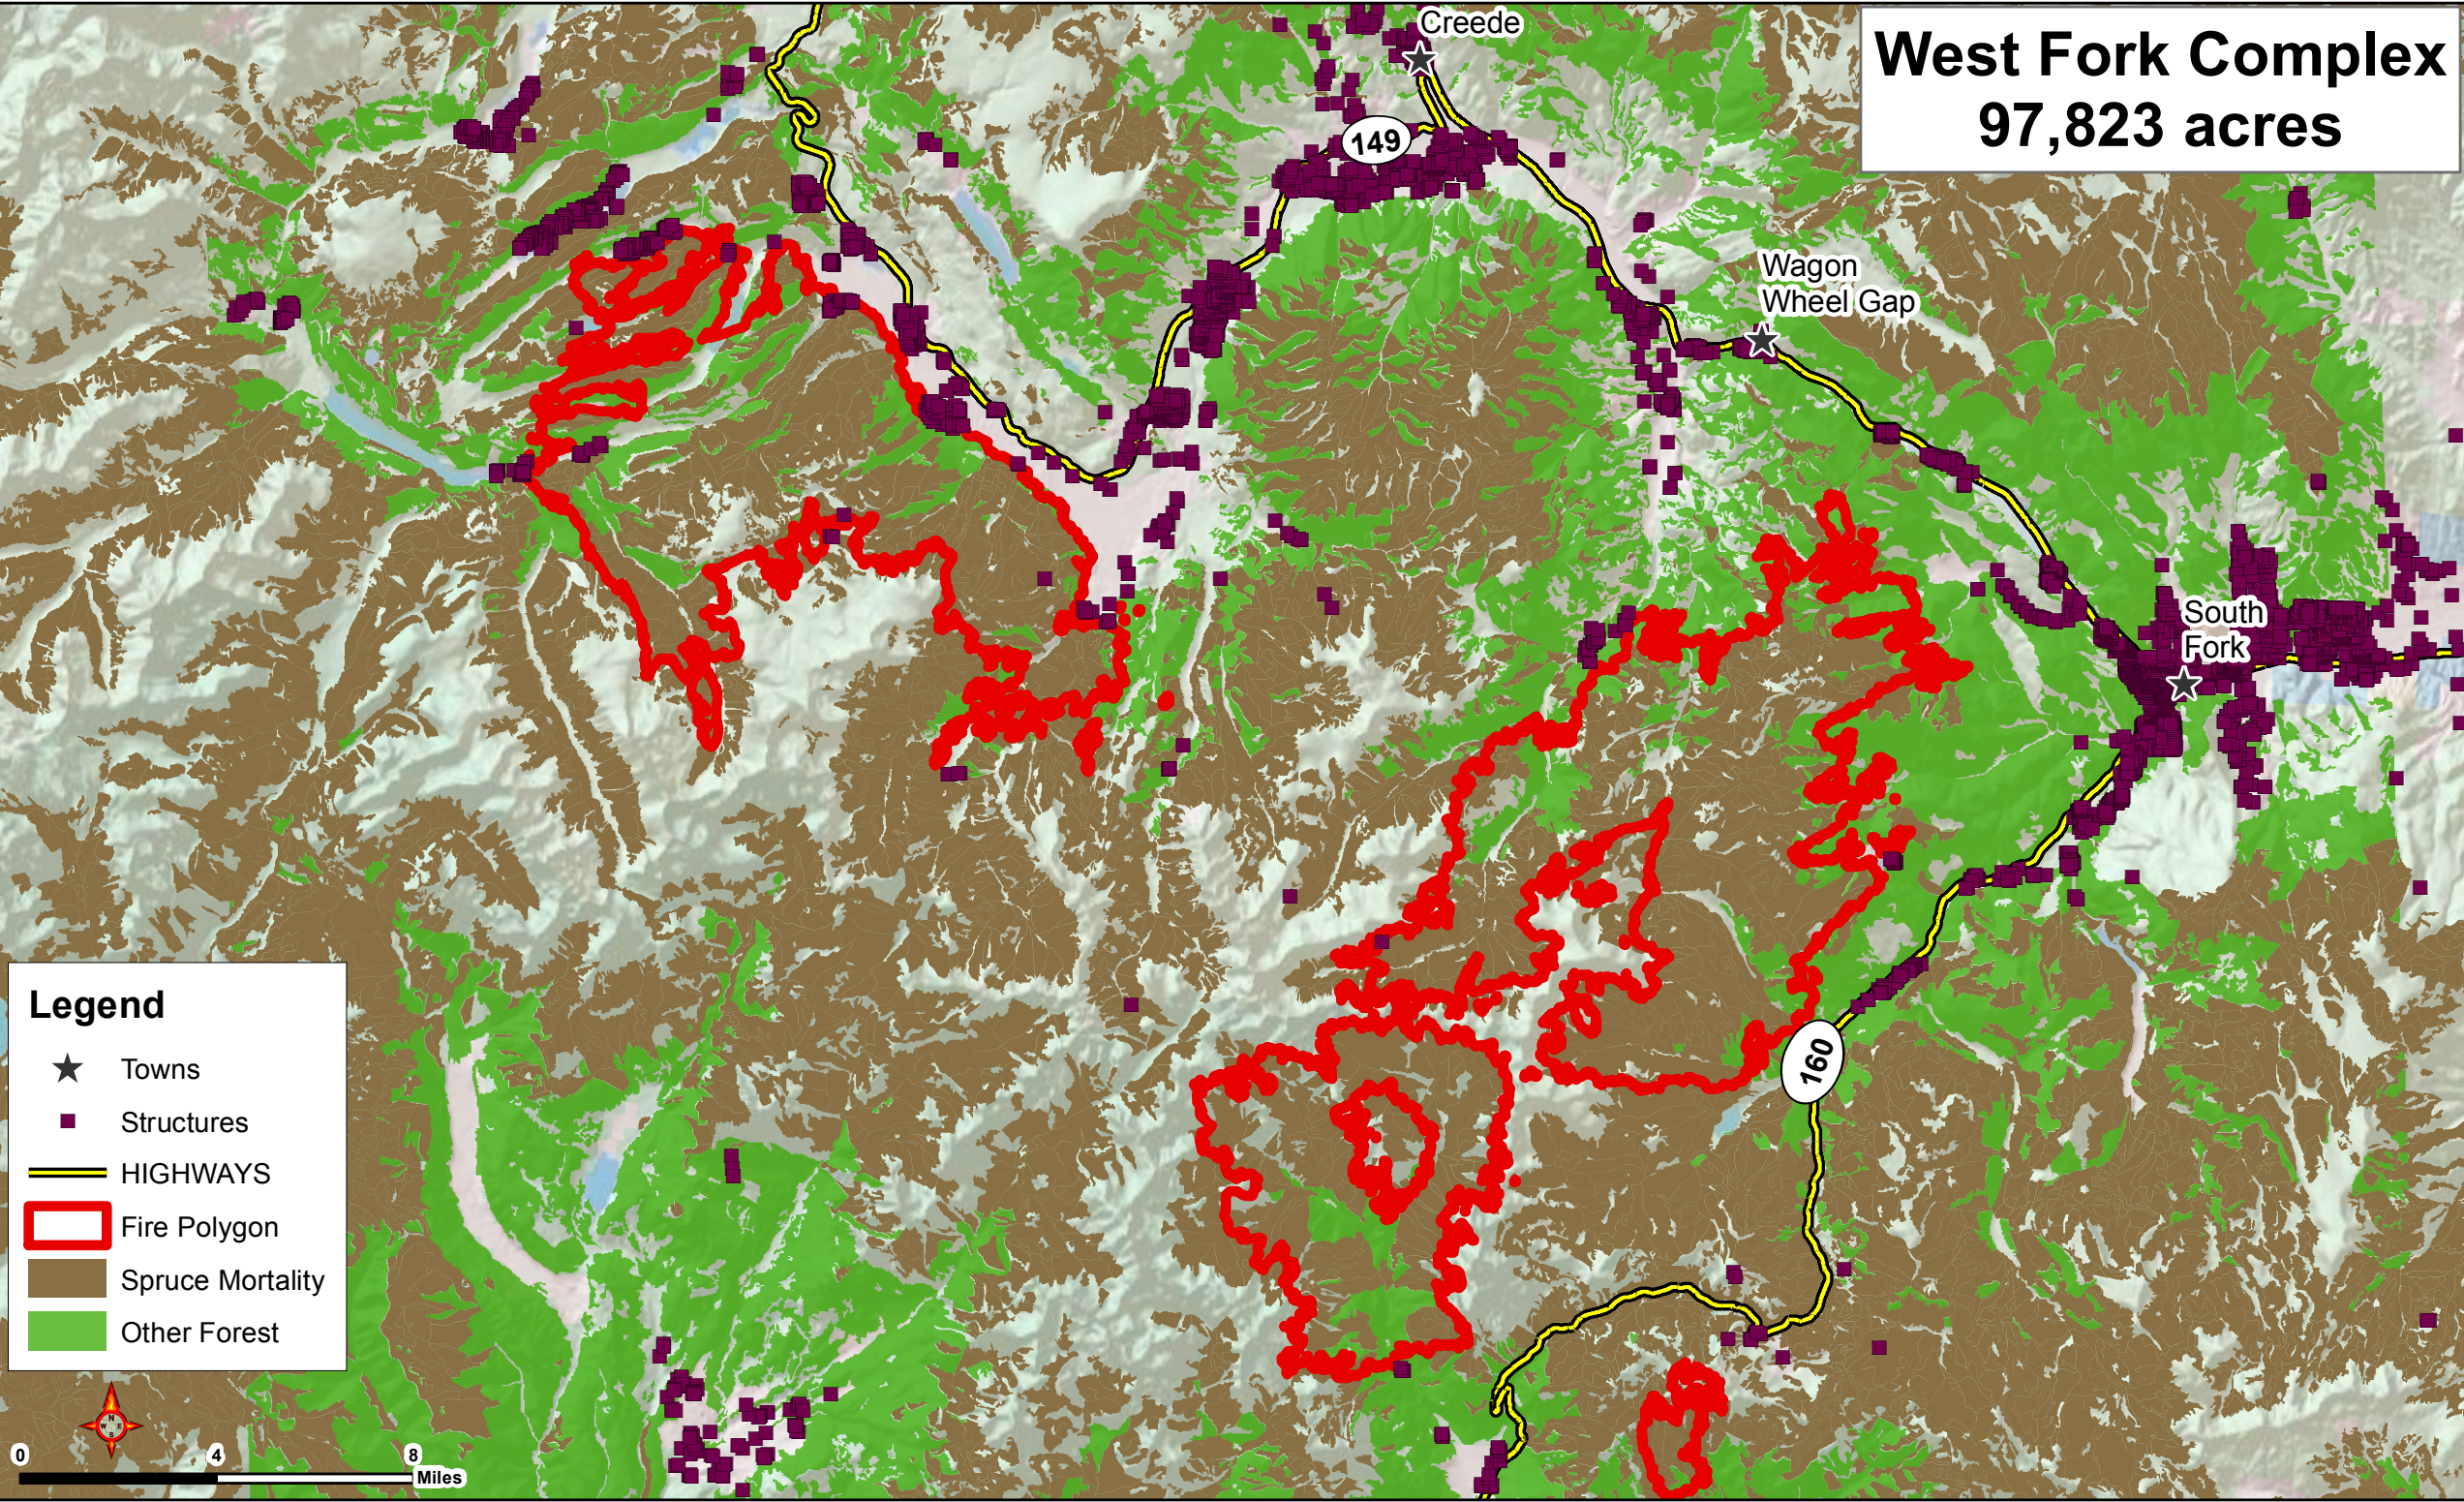

West Fork Complex

97,823 acres

Legend

- ★ Towns
- Structures
- HIGHWAYS
- Fire Polygon
- Spruce Mortality
- Other Forest

0 4 8 Miles