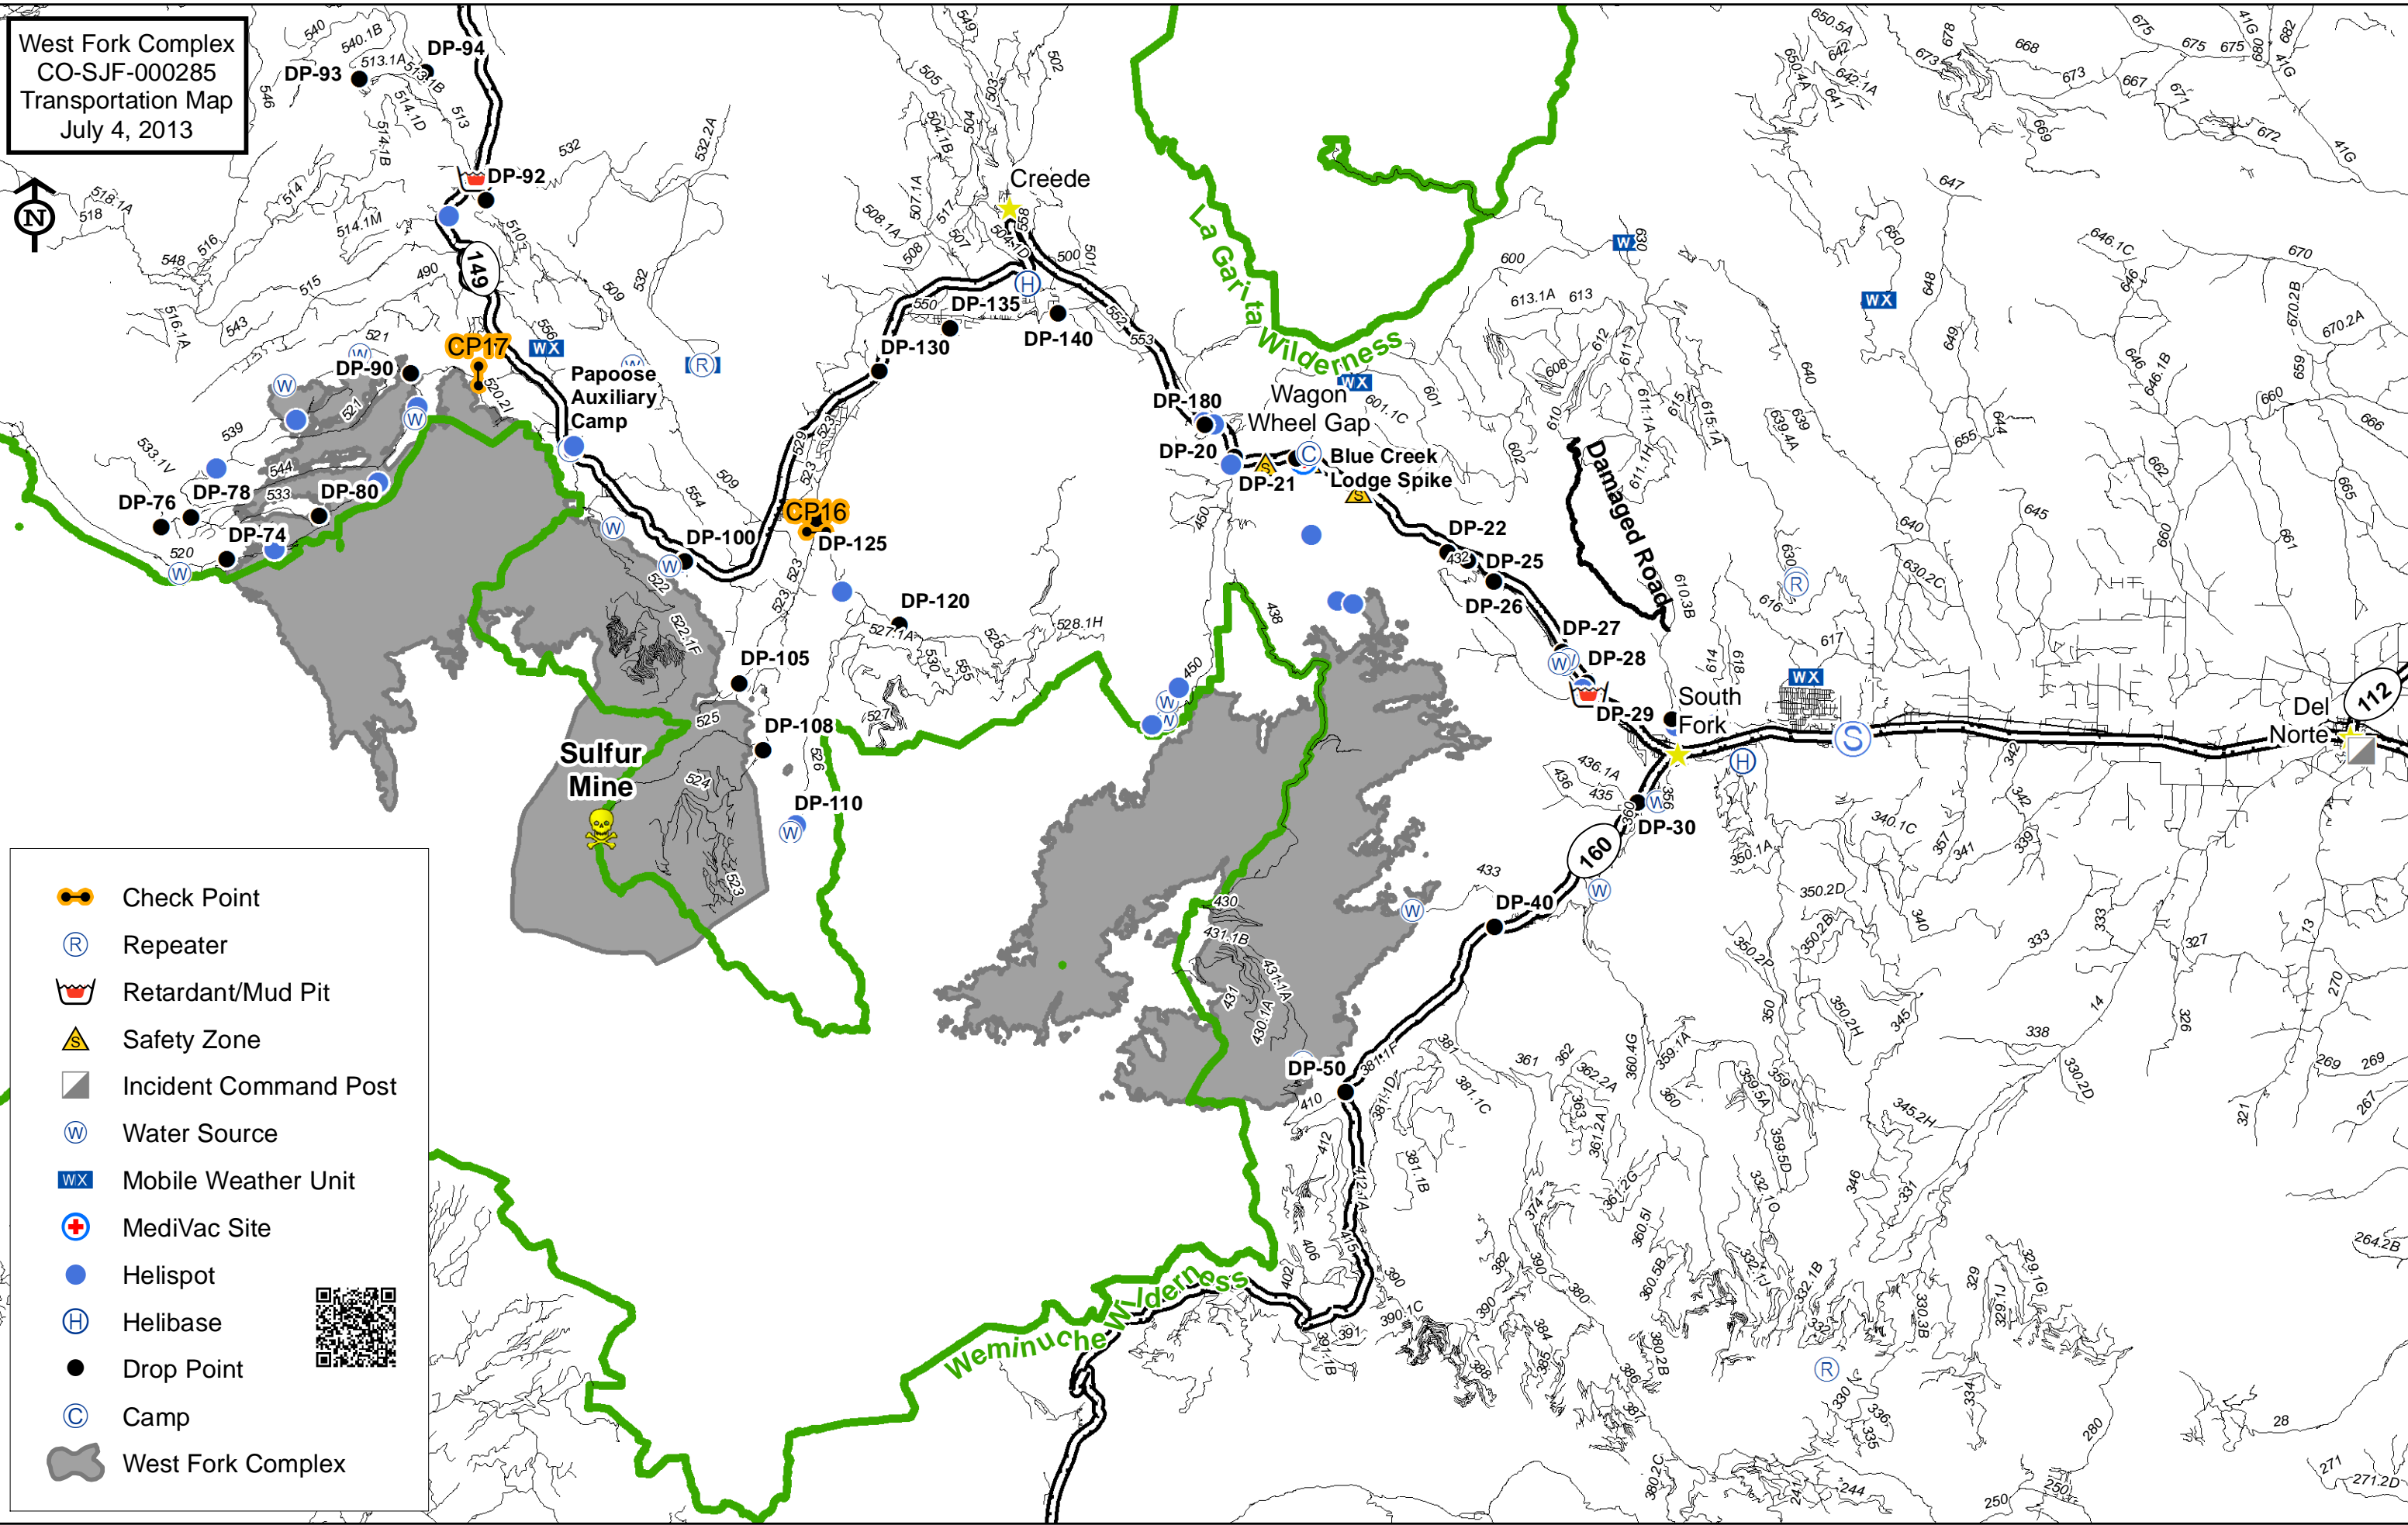

West Fork Complex
 CO-SJF-000285
 Transportation Map
 July 4, 2013

-  Check Point
-  Repeater
-  Retardant/Mud Pit
-  Safety Zone
-  Incident Command Post
-  Water Source
-  Mobile Weather Unit
-  MediVac Site
-  Helispot
-  Helibase
-  Drop Point
-  Camp
-  West Fork Complex