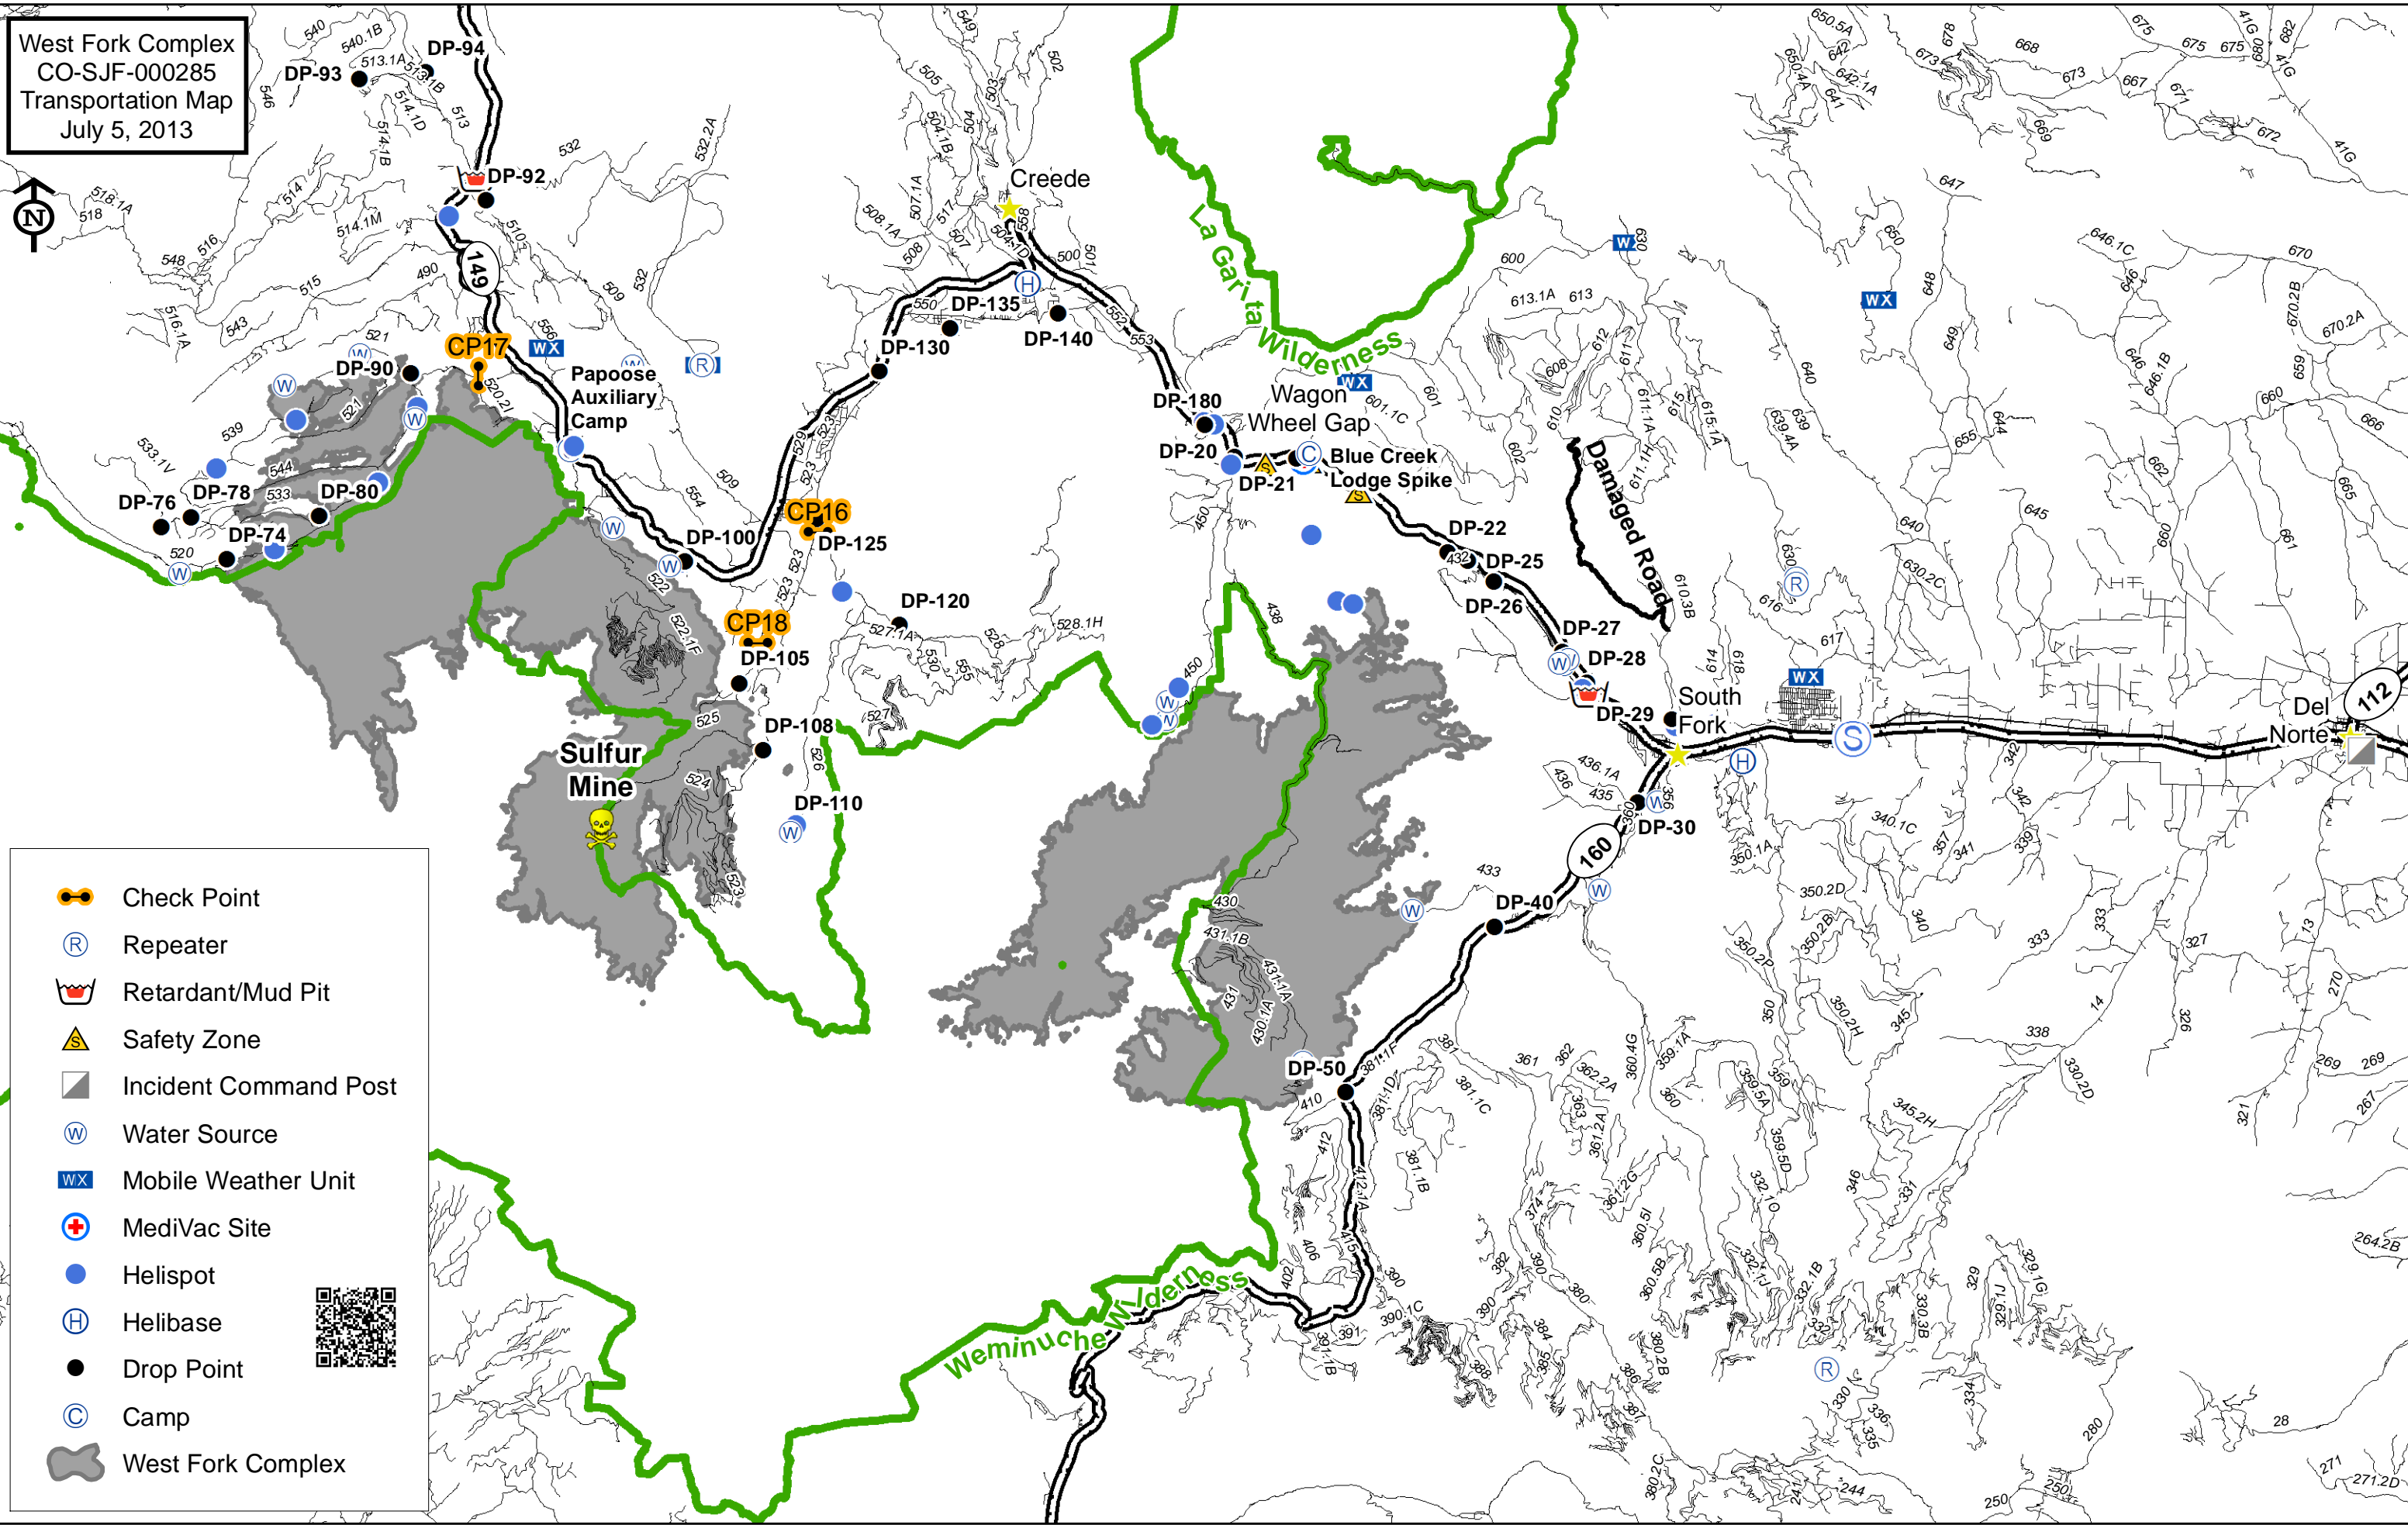

West Fork Complex
 CO-SJF-000285
 Transportation Map
 July 5, 2013

-  Check Point
-  Repeater
-  Retardant/Mud Pit
-  Safety Zone
-  Incident Command Post
-  Water Source
-  Mobile Weather Unit
-  MediVac Site
-  Helispot
-  Helibase
-  Drop Point
-  Camp
-  West Fork Complex