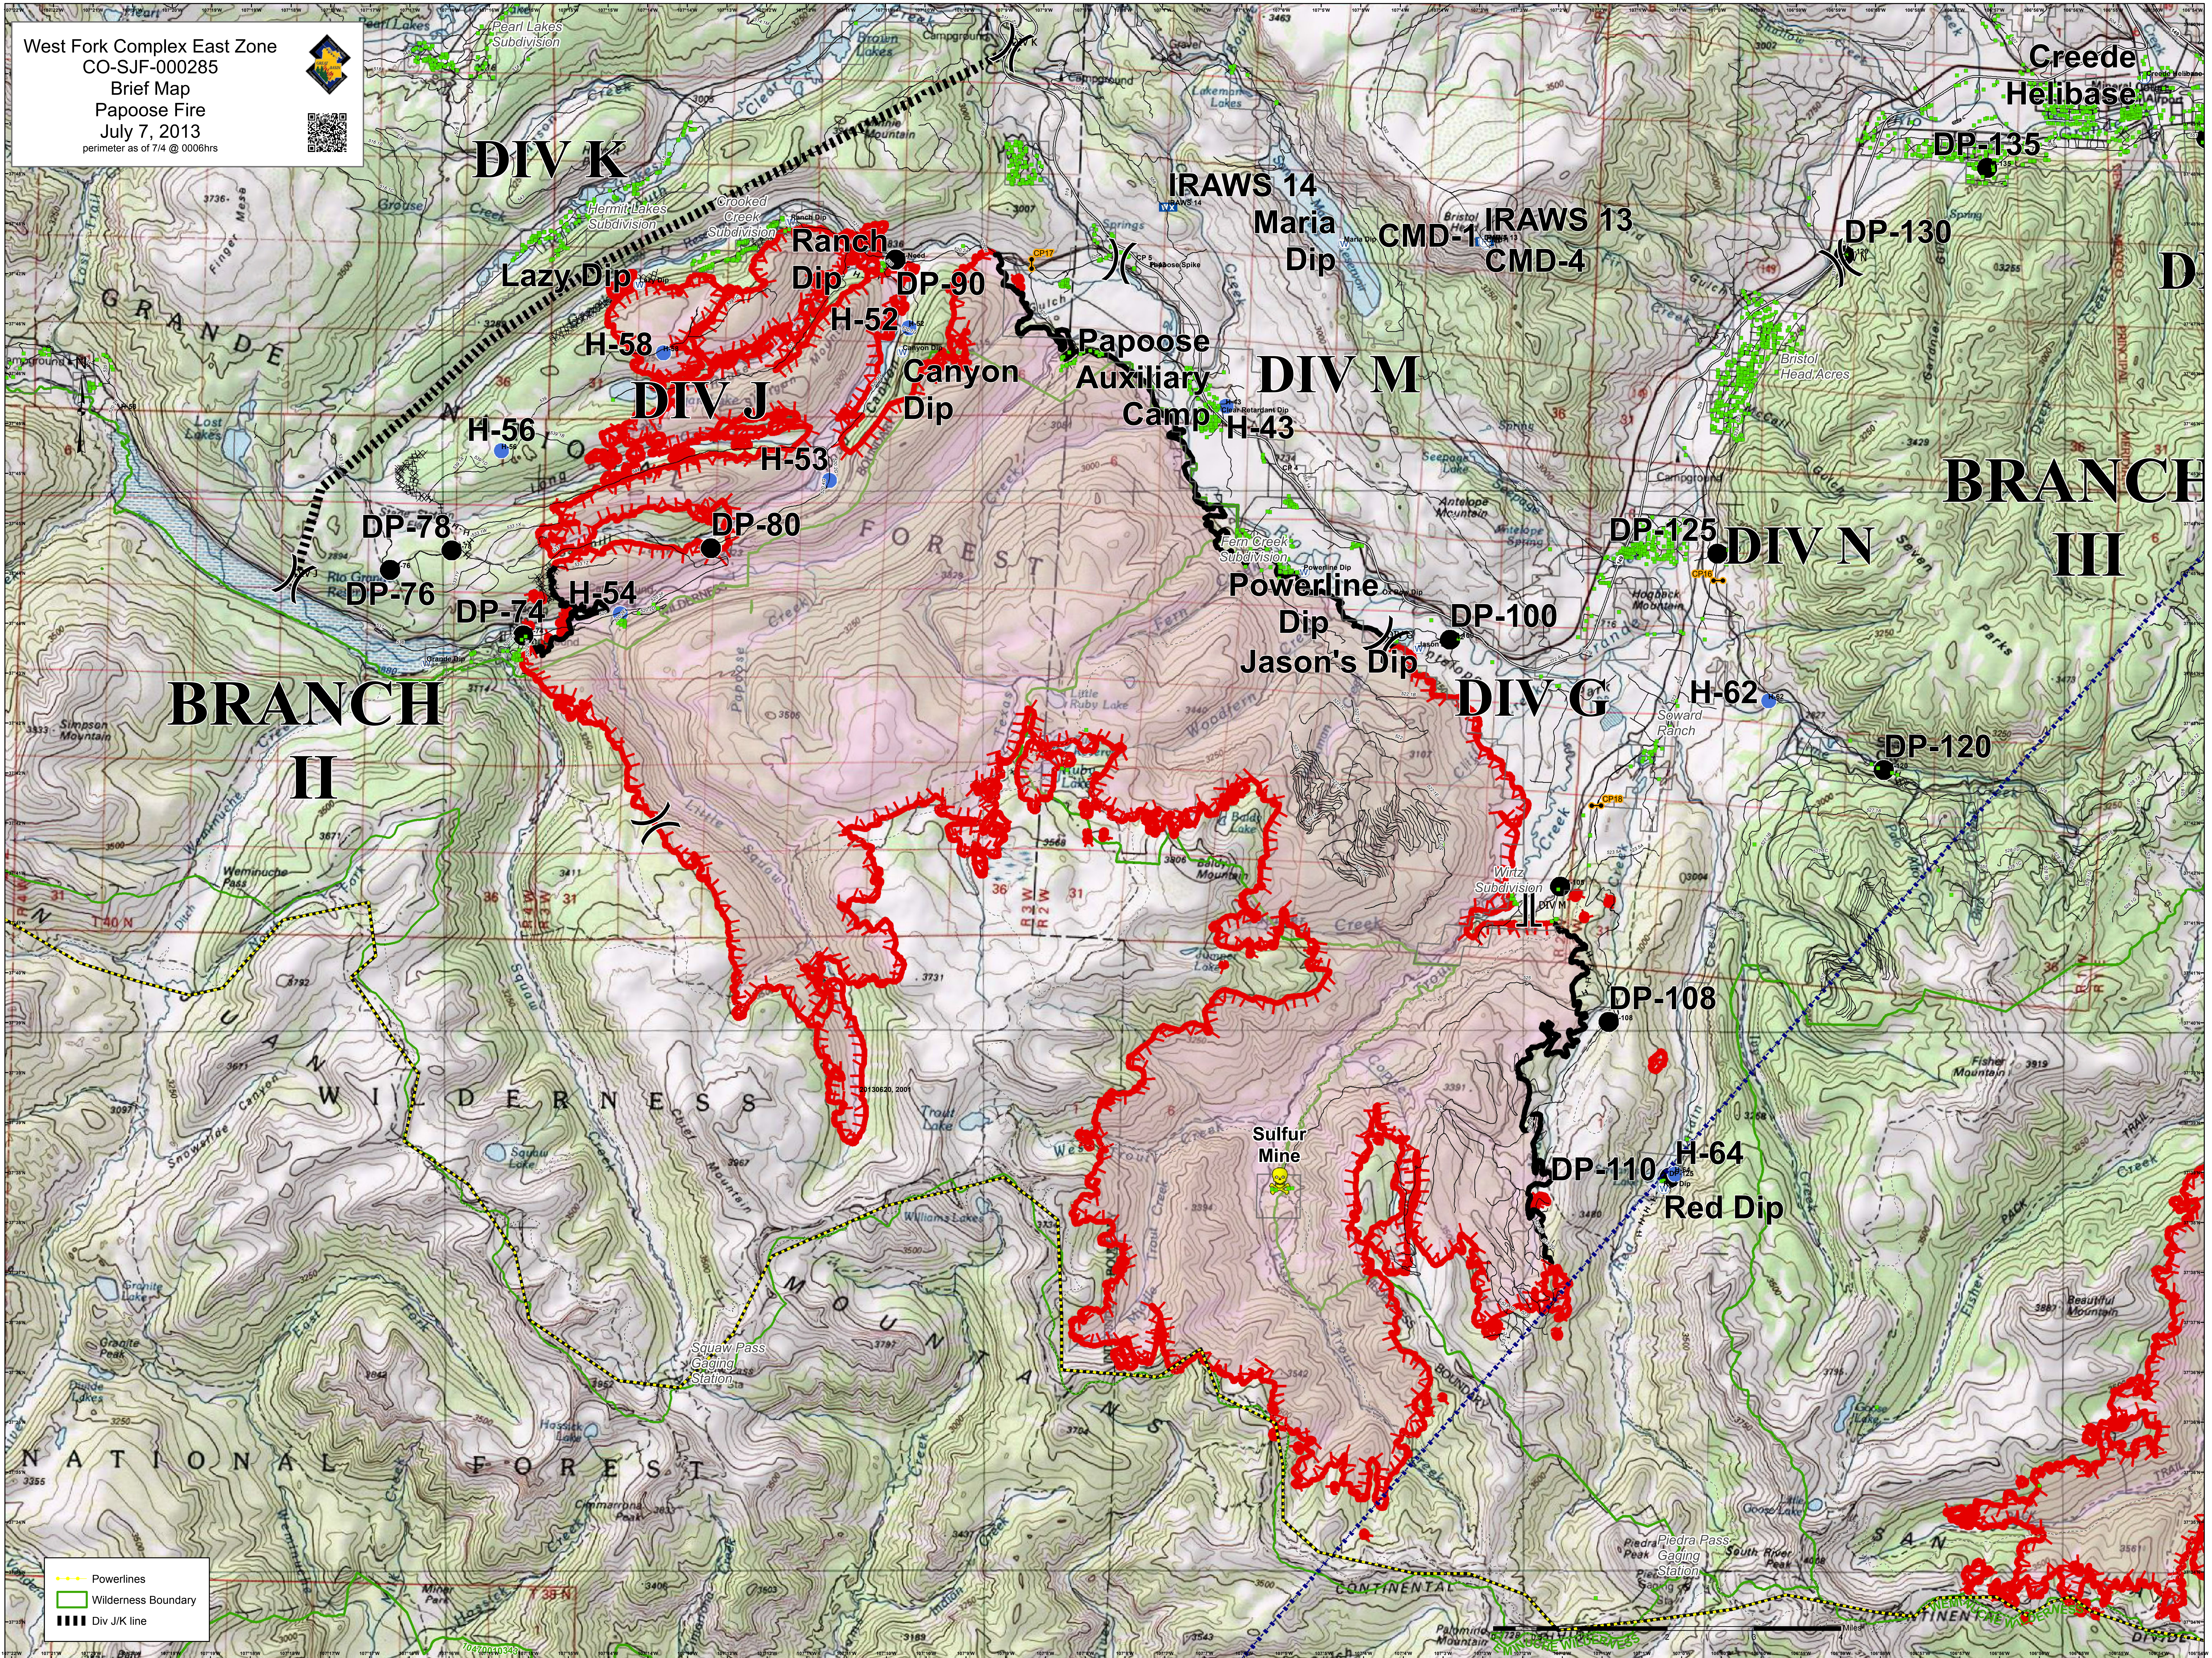

West Fork Complex East Zone  
CO-SJF-000285  
Brief Map  
Papoose Fire  
July 7, 2013  
perimeter as of 7/4 @ 0006hrs

**DIV K**

Lazy Dip

**DIV J**

Ranch Dip

Canyon Dip

Papoose  
Auxiliary  
Camp

IRAWS 14

Maria  
Dip

CMD-1  
IRAWS 13  
CMD-4

**DIV M**

Powerline  
Dip  
Jason's Dip

**DIV G**

**BRANCH II**

**BRANCH III**

Creede  
Helibase

DP-135

DP-130

DP-125

**DIV N**

DP-120

DP-108

DP-110

H-64  
Red Dip

- Powerlines
- Wilderness Boundary
- Div J/K line