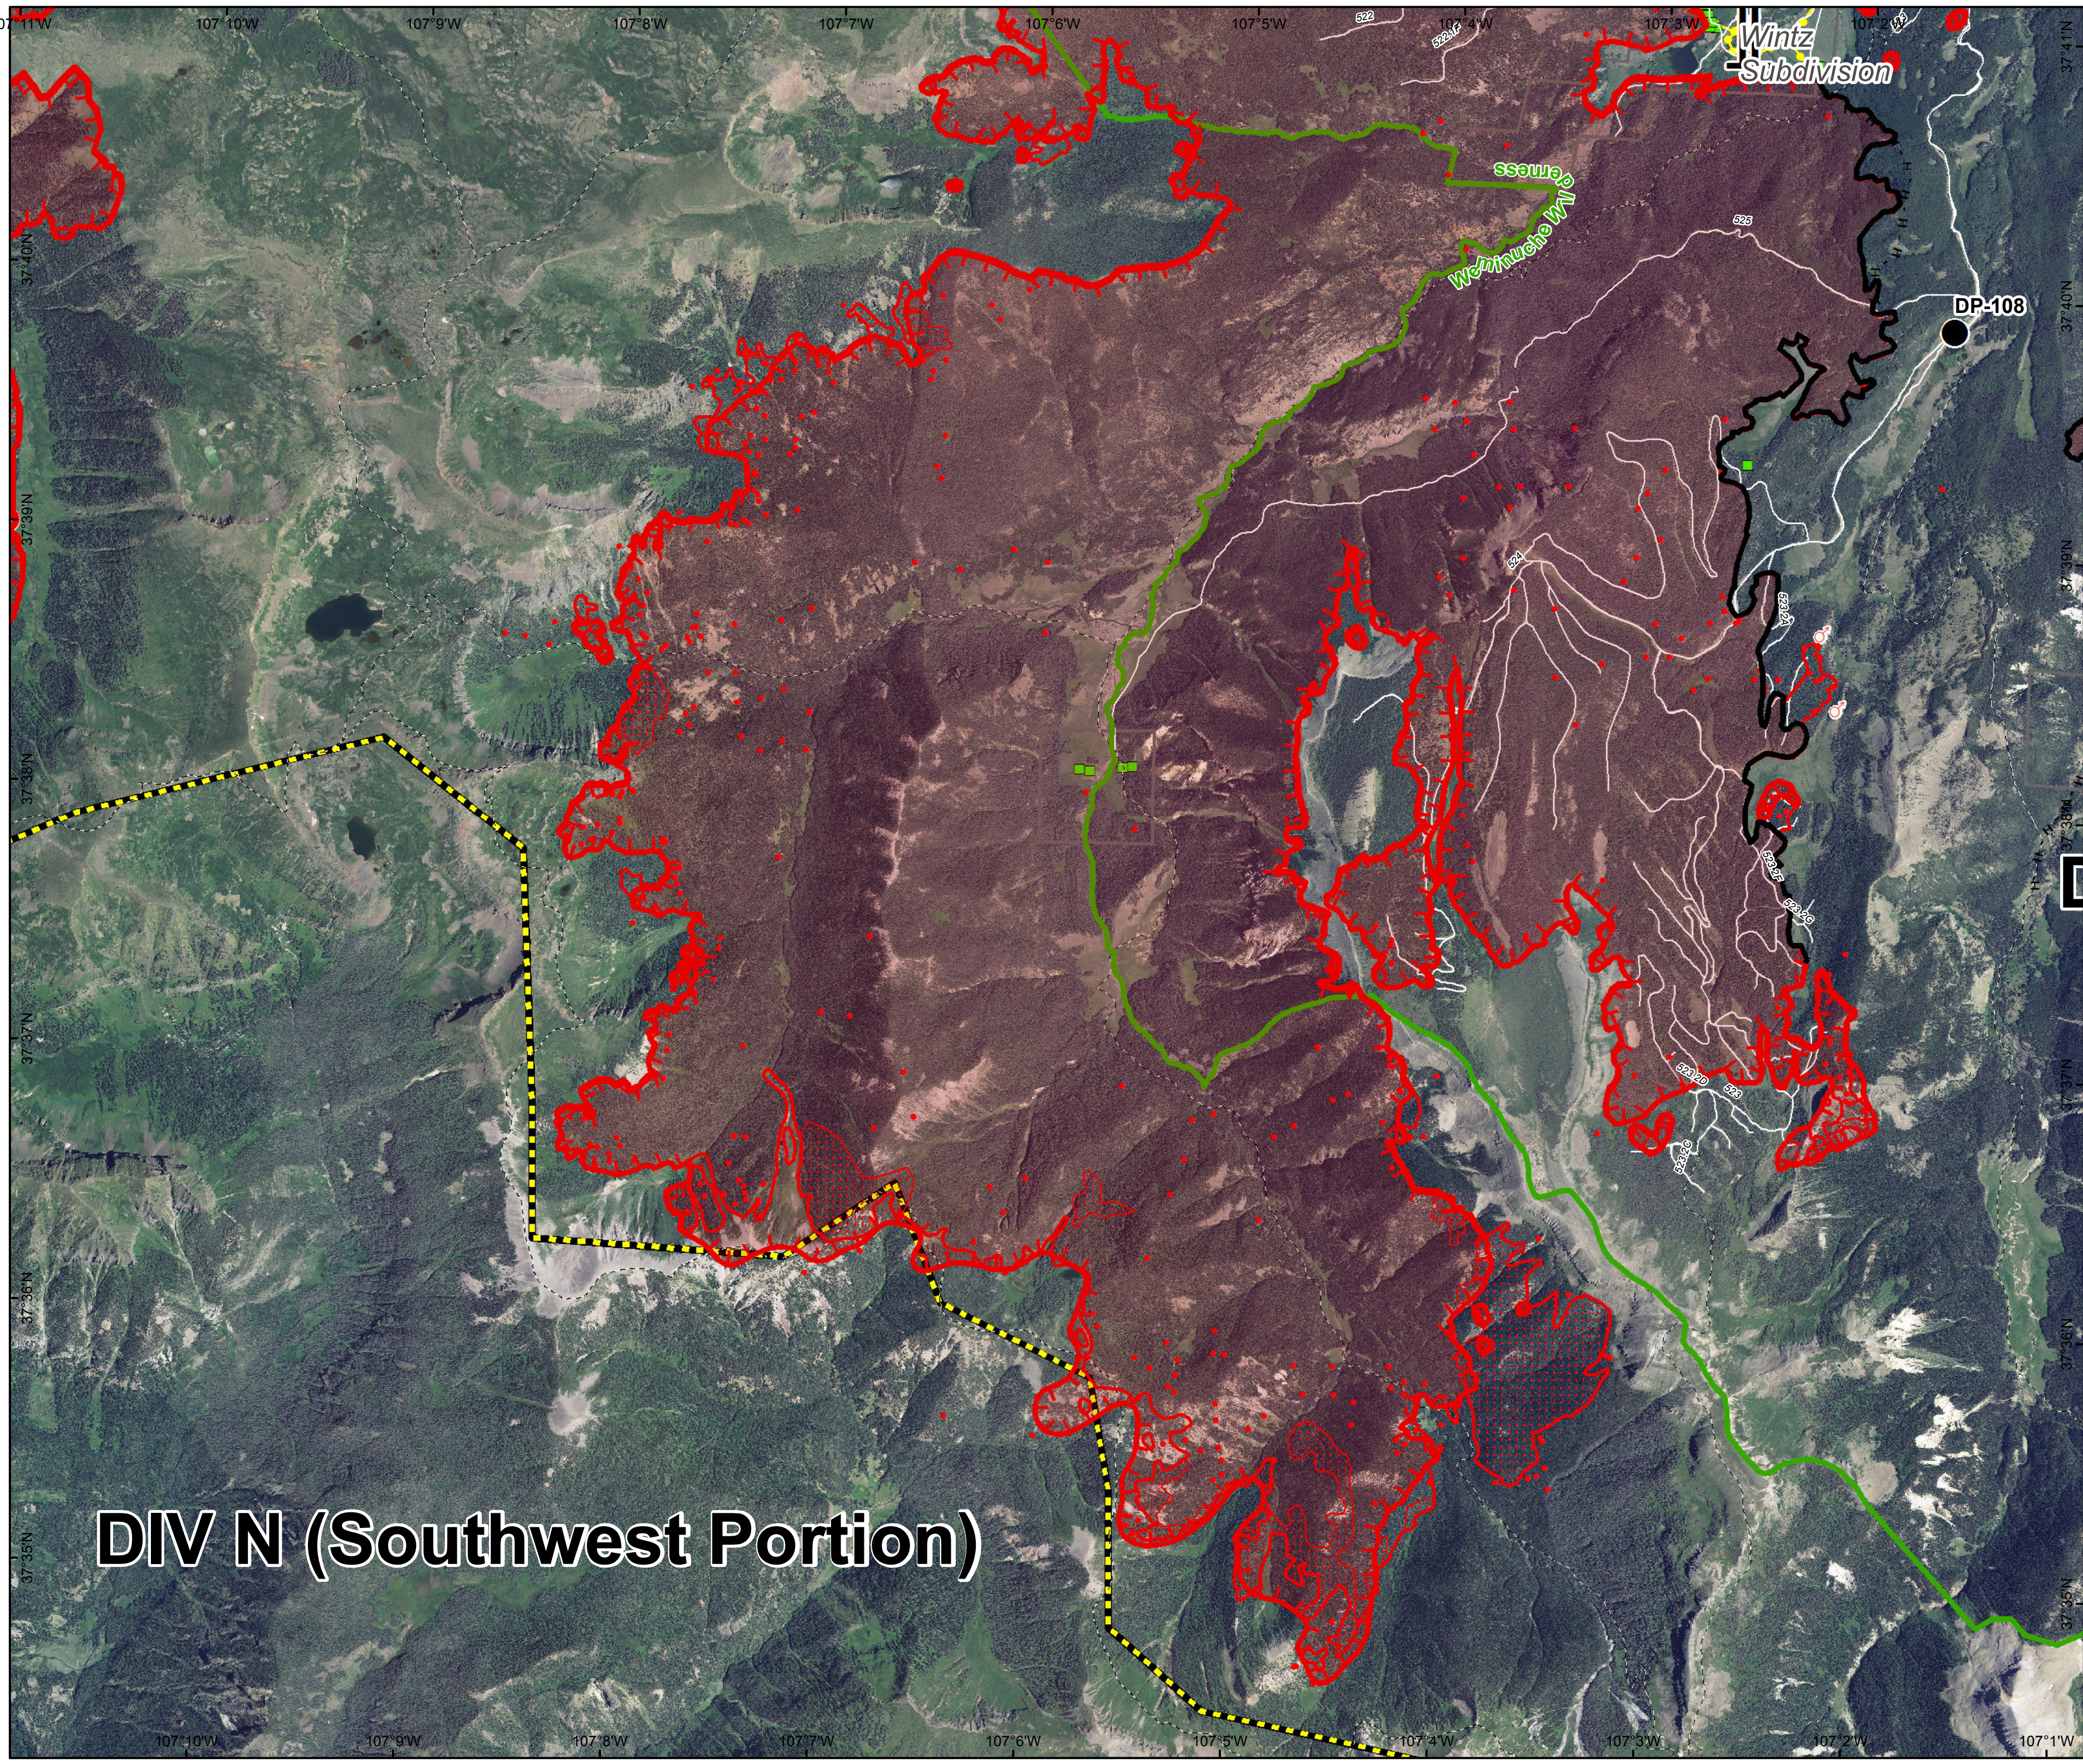

-  Branch
-  Division
-  Check Point
-  Avoidance Areas
-  Div J/K line
-  Structures
-  Sun\_Optic\_Line
-  Powerlines
-  Zone Line
-  Safety Zone
-  Repeater
-  Incident Command Post
-  Fire Origin
-  Water Source
-  Mobile Weather Unit
-  MediVac Site
-  Helispot
-  Helibase
-  Drop Point
-  Camp
-  IR Isolated Heat
-  IR Heat Perimeter
-  IR Intense Heat
-  IR Scattered Heat

0 0.25 0.5 Miles

# DIV N (Southwest Portion)