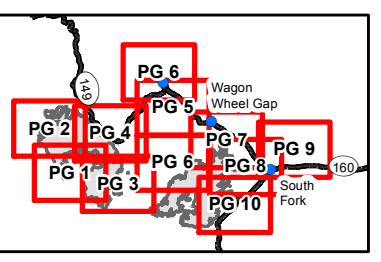

-  Branch
-  Division
-  Check Point
-  Avoidance Areas
-  Div J/K line
-  Structures
-  Sun\_Optic\_Line
-  Powerlines
-  Zone Line
-  Safety Zone
-  Repeater
-  Incident Command Post
-  Fire Origin
-  Water Source
-  Mobile Weather Unit
-  MediVac Site
-  Helispot
-  Helibase
-  Drop Point
-  Camp
-  IR Isolated Heat
-  IR Heat Perimeter
-  IR Intense Heat
-  IR Scattered Heat

0 0.25 0.5 Miles

# DIV N (Southwest Portion)