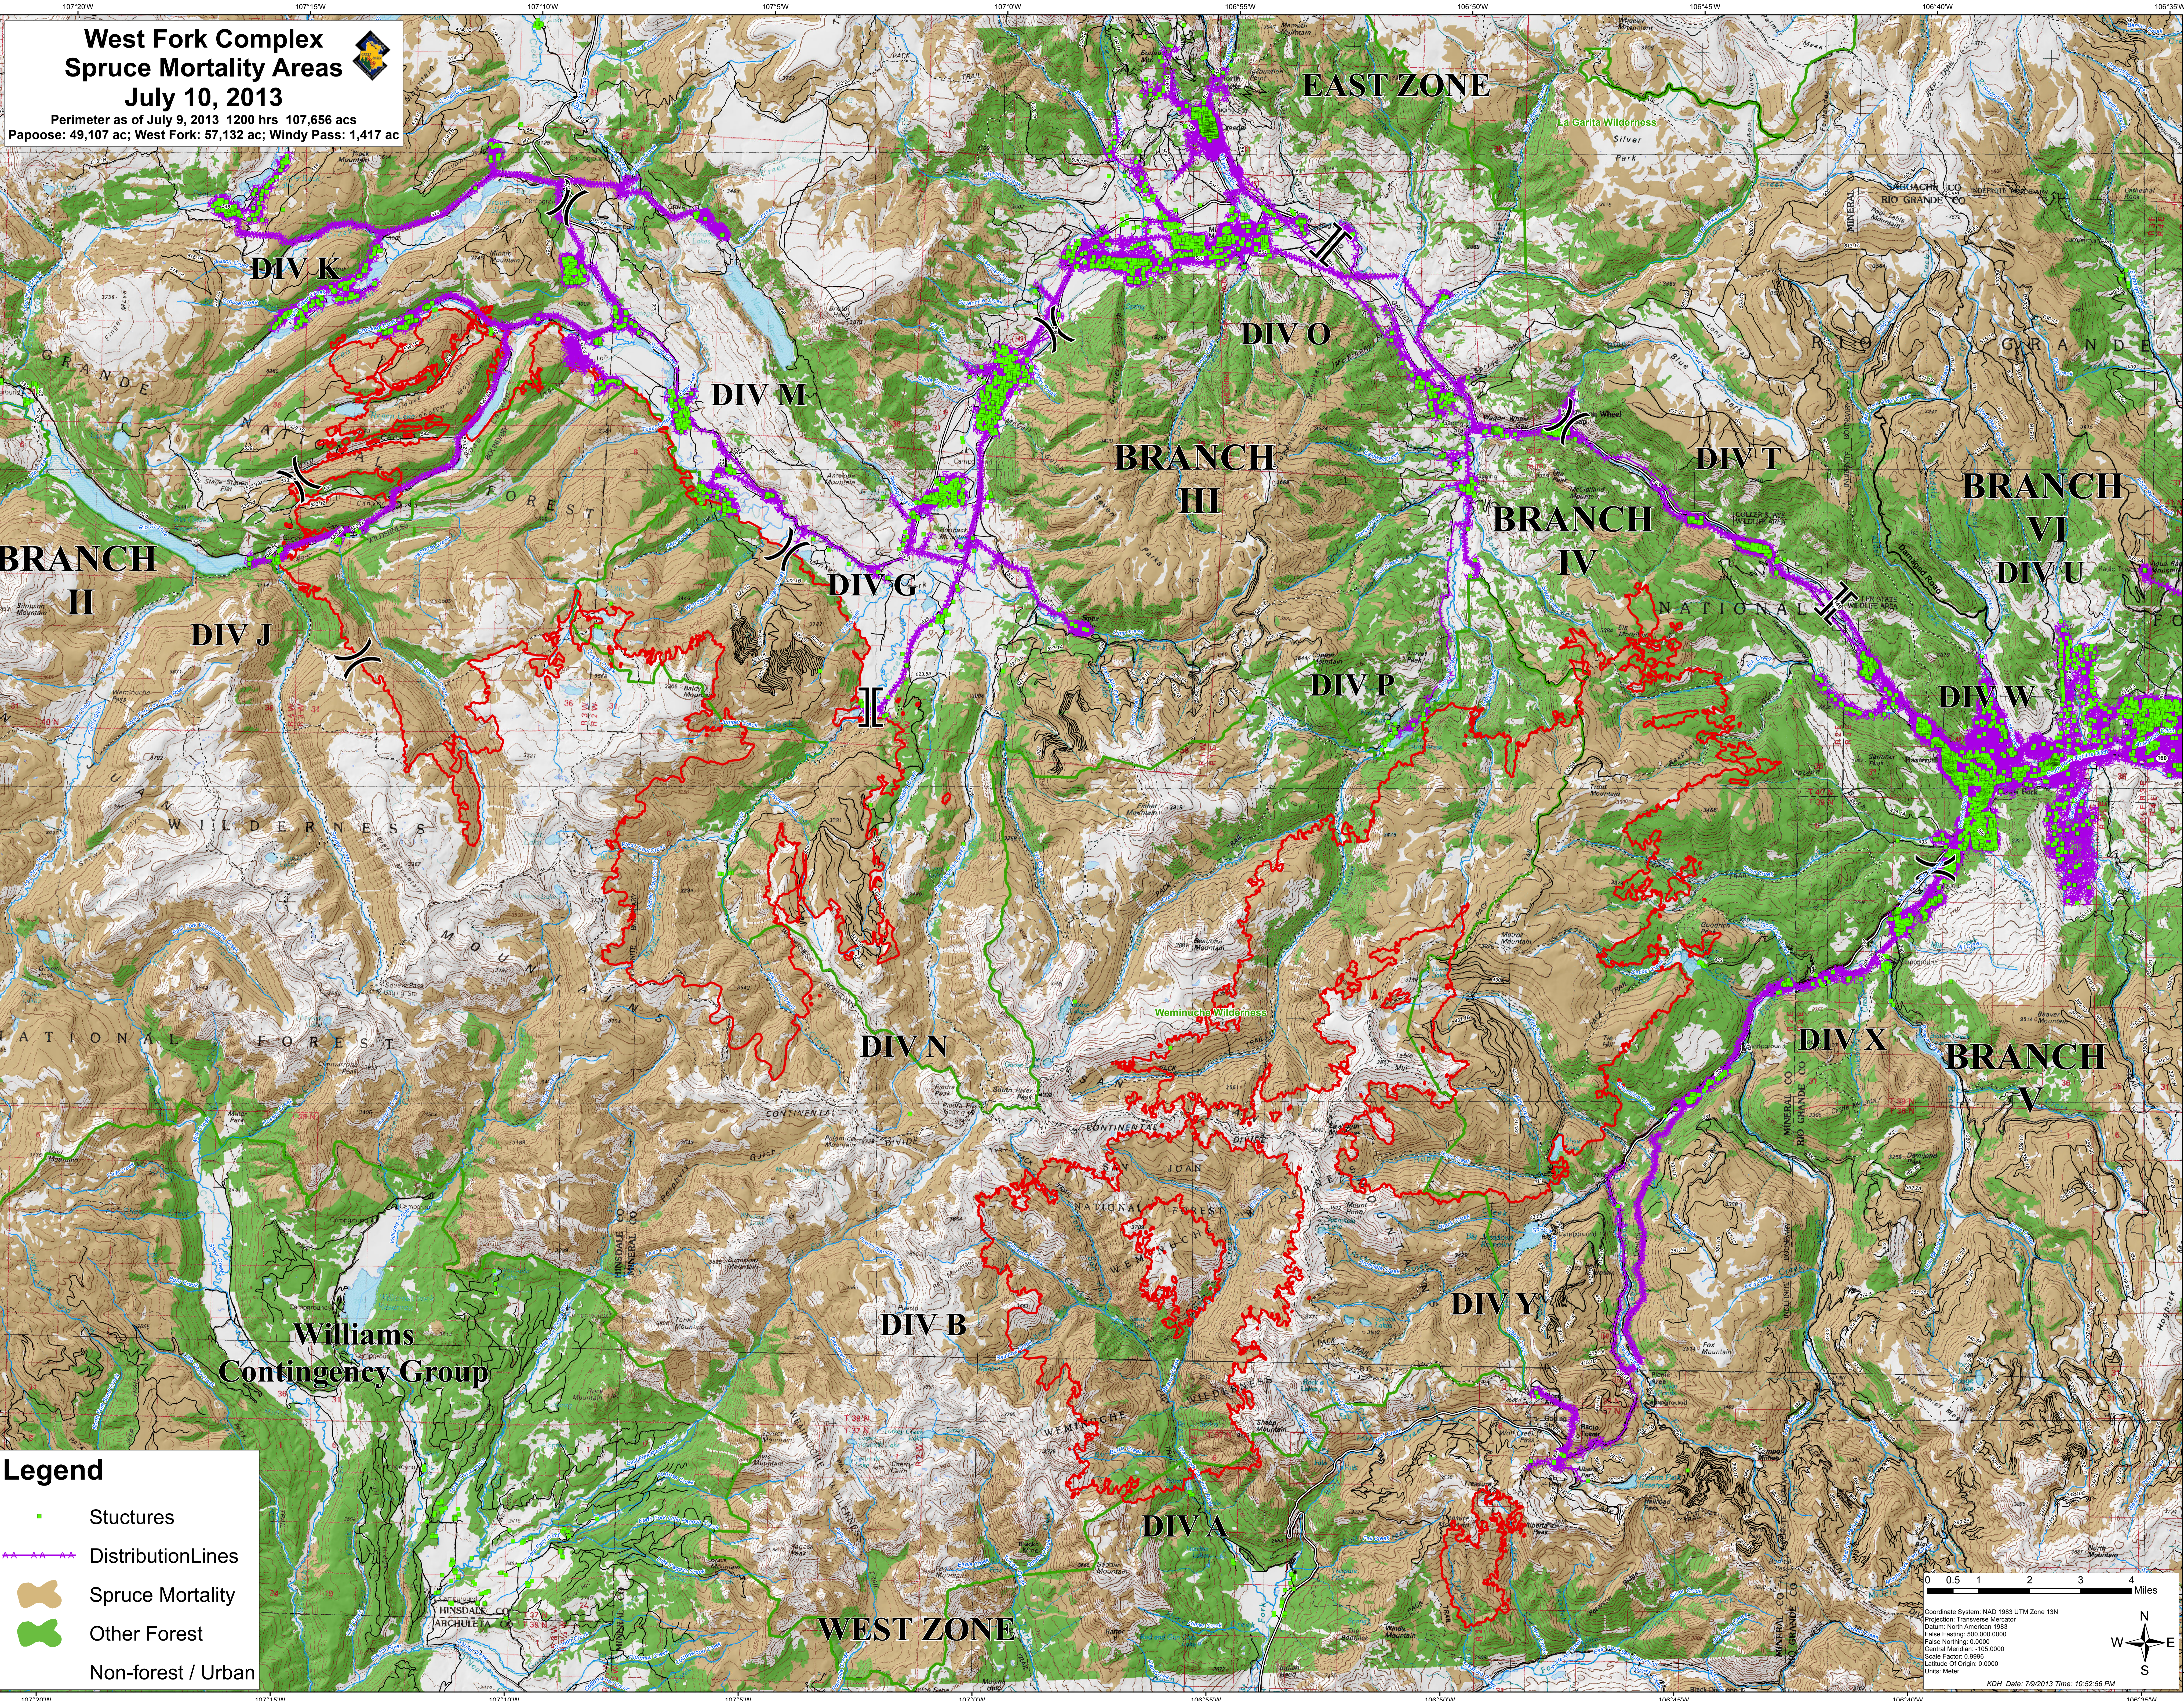

# West Fork Complex Spruce Mortality Areas

July 10, 2013

Perimeter as of July 9, 2013 1200 hrs 107,656 acs  
Papoose: 49,107 ac; West Fork: 57,132 ac; Windy Pass: 1,417 ac

### Legend

- Stuctures
- DistributionLines
- Spruce Mortality
- Other Forest
- Non-forest / Urban

0 0.5 1 2 3 4 Miles

Coordinate System: NAD 1983 UTM Zone 13N  
Projection: Transverse Mercator  
Datum: North American 1983  
False Easting: 500,000.0000  
False Northing: 0.0000  
Central Meridian: -105.0000  
Scale Factor: 0.9996  
Latitude Of Origin: 0.0000  
Units: Meter

KDH Date: 7/9/2013 Time: 10:52:56 PM