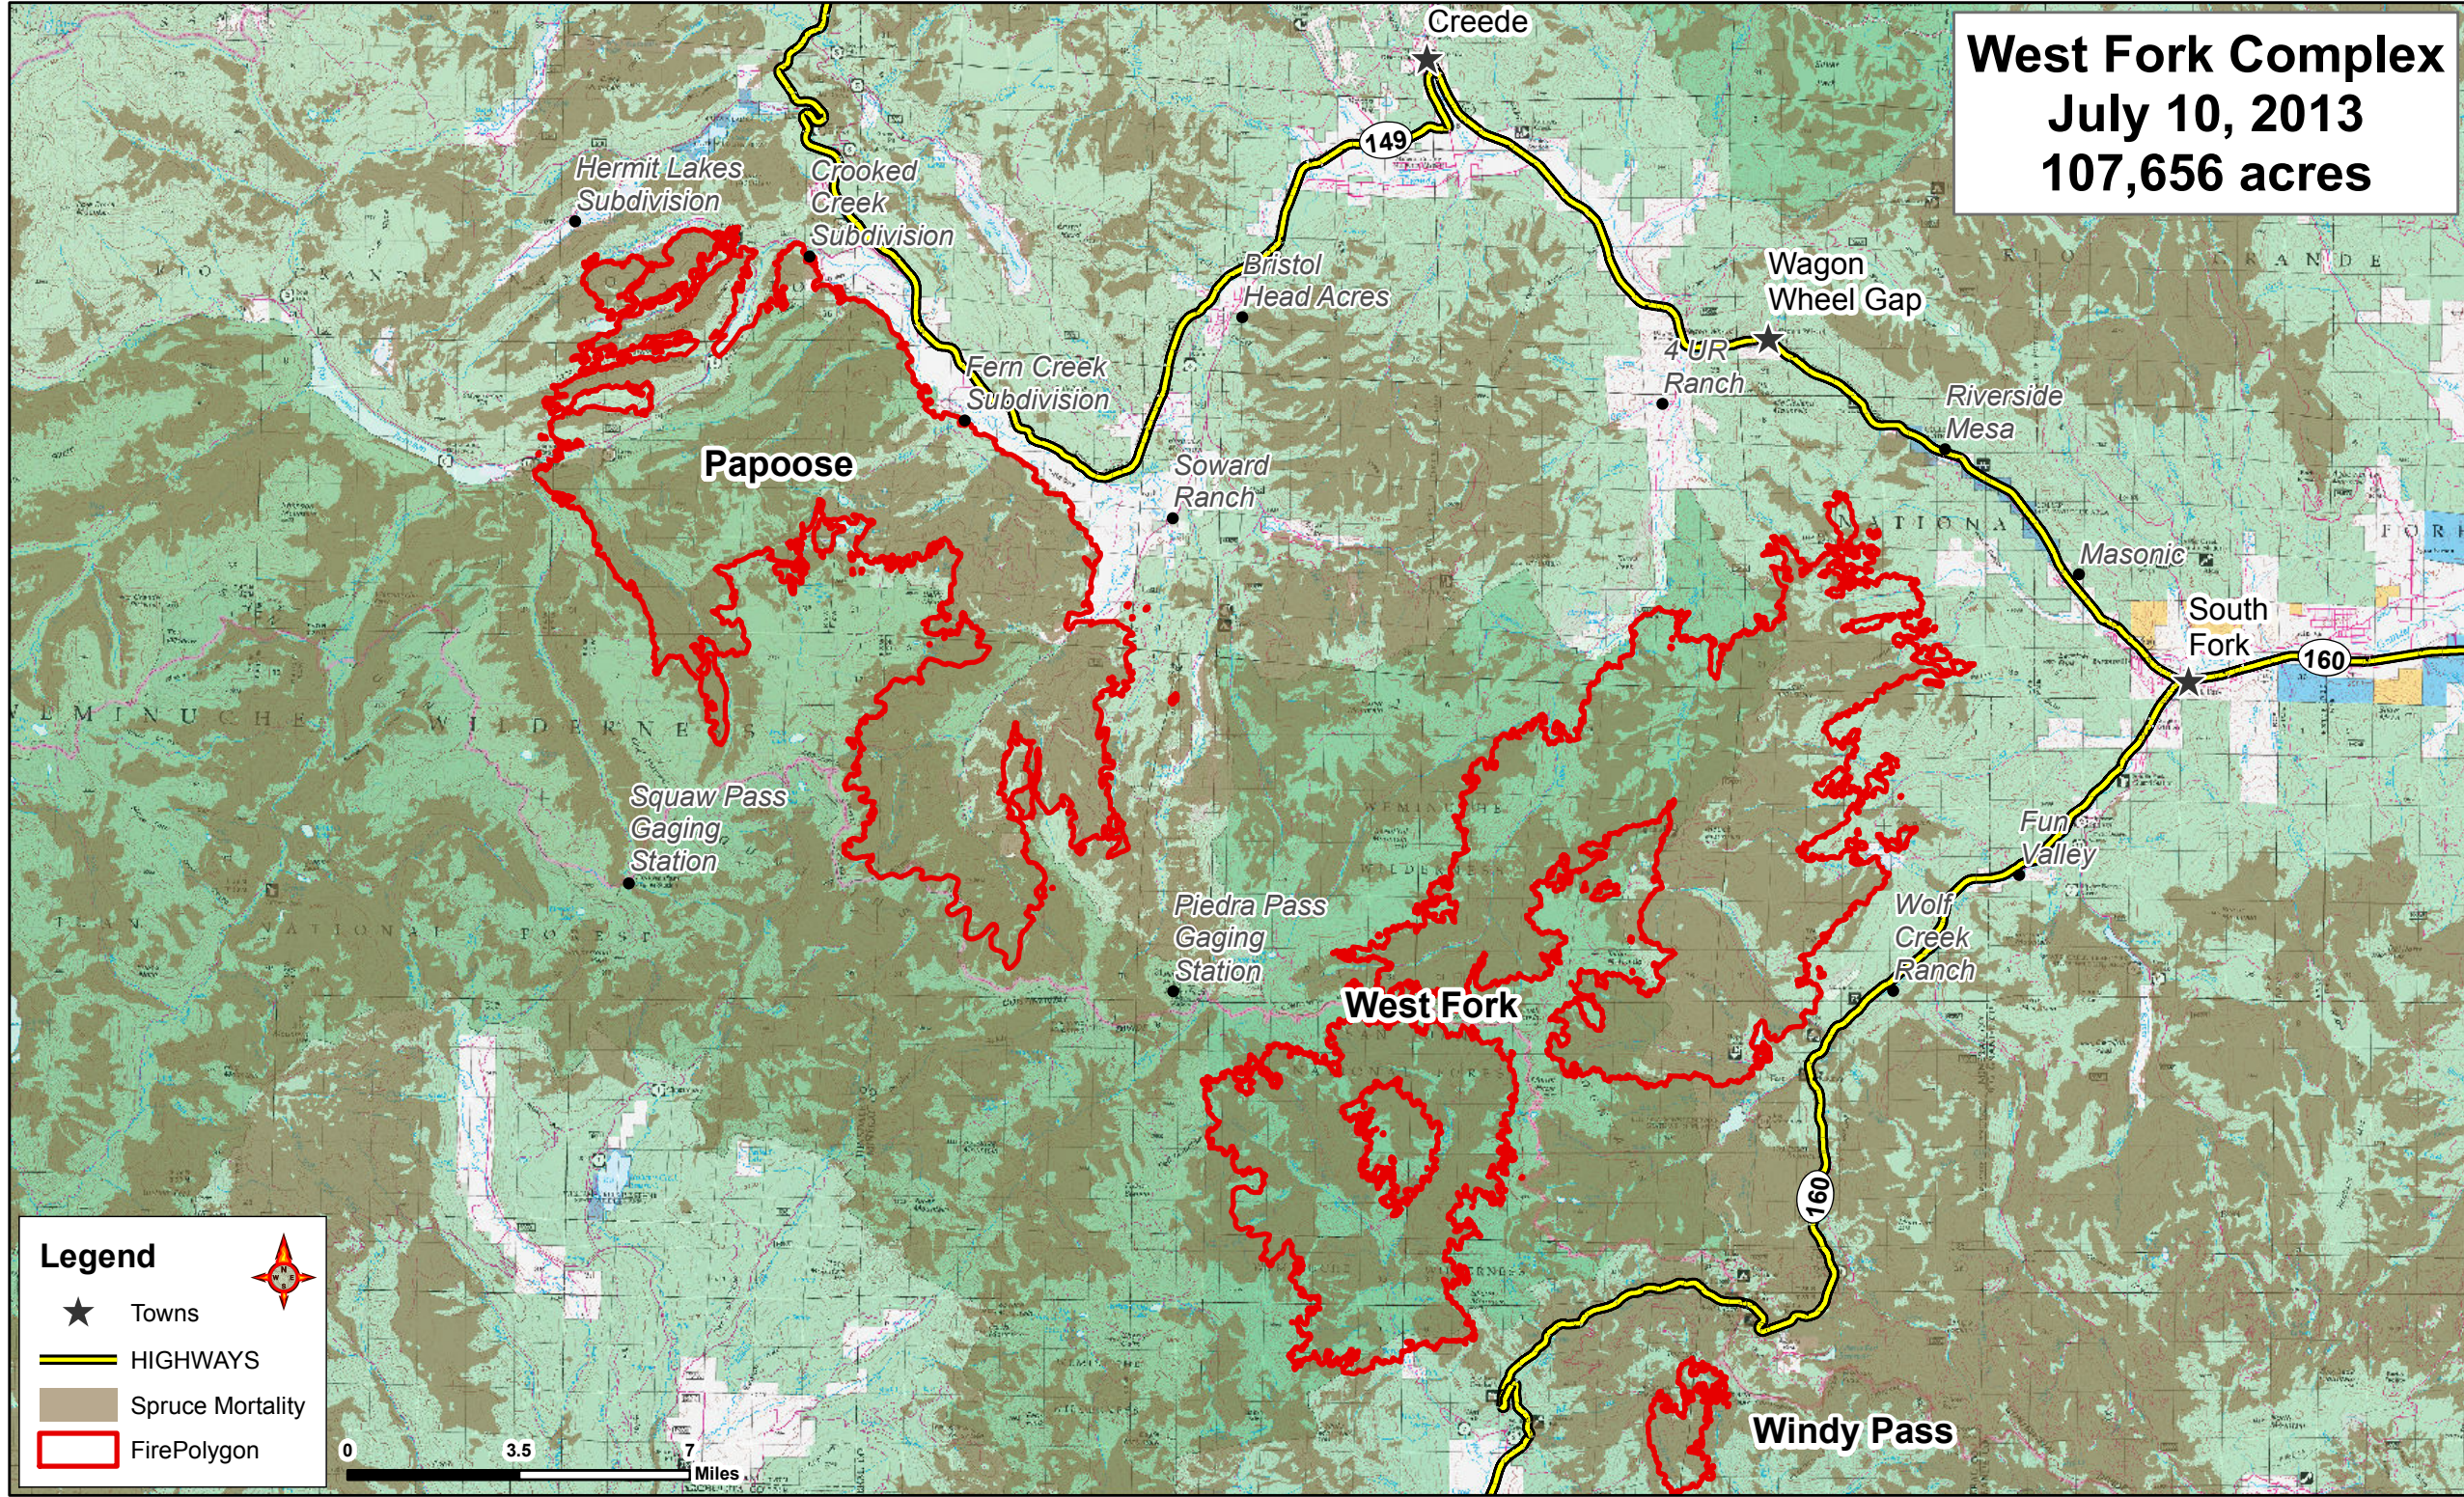

West Fork Complex
July 10, 2013
107,656 acres

Legend

- ★ Towns
- HIGHWAYS
- Spruce Mortality
- FirePolygon

0 3.5 7 Miles