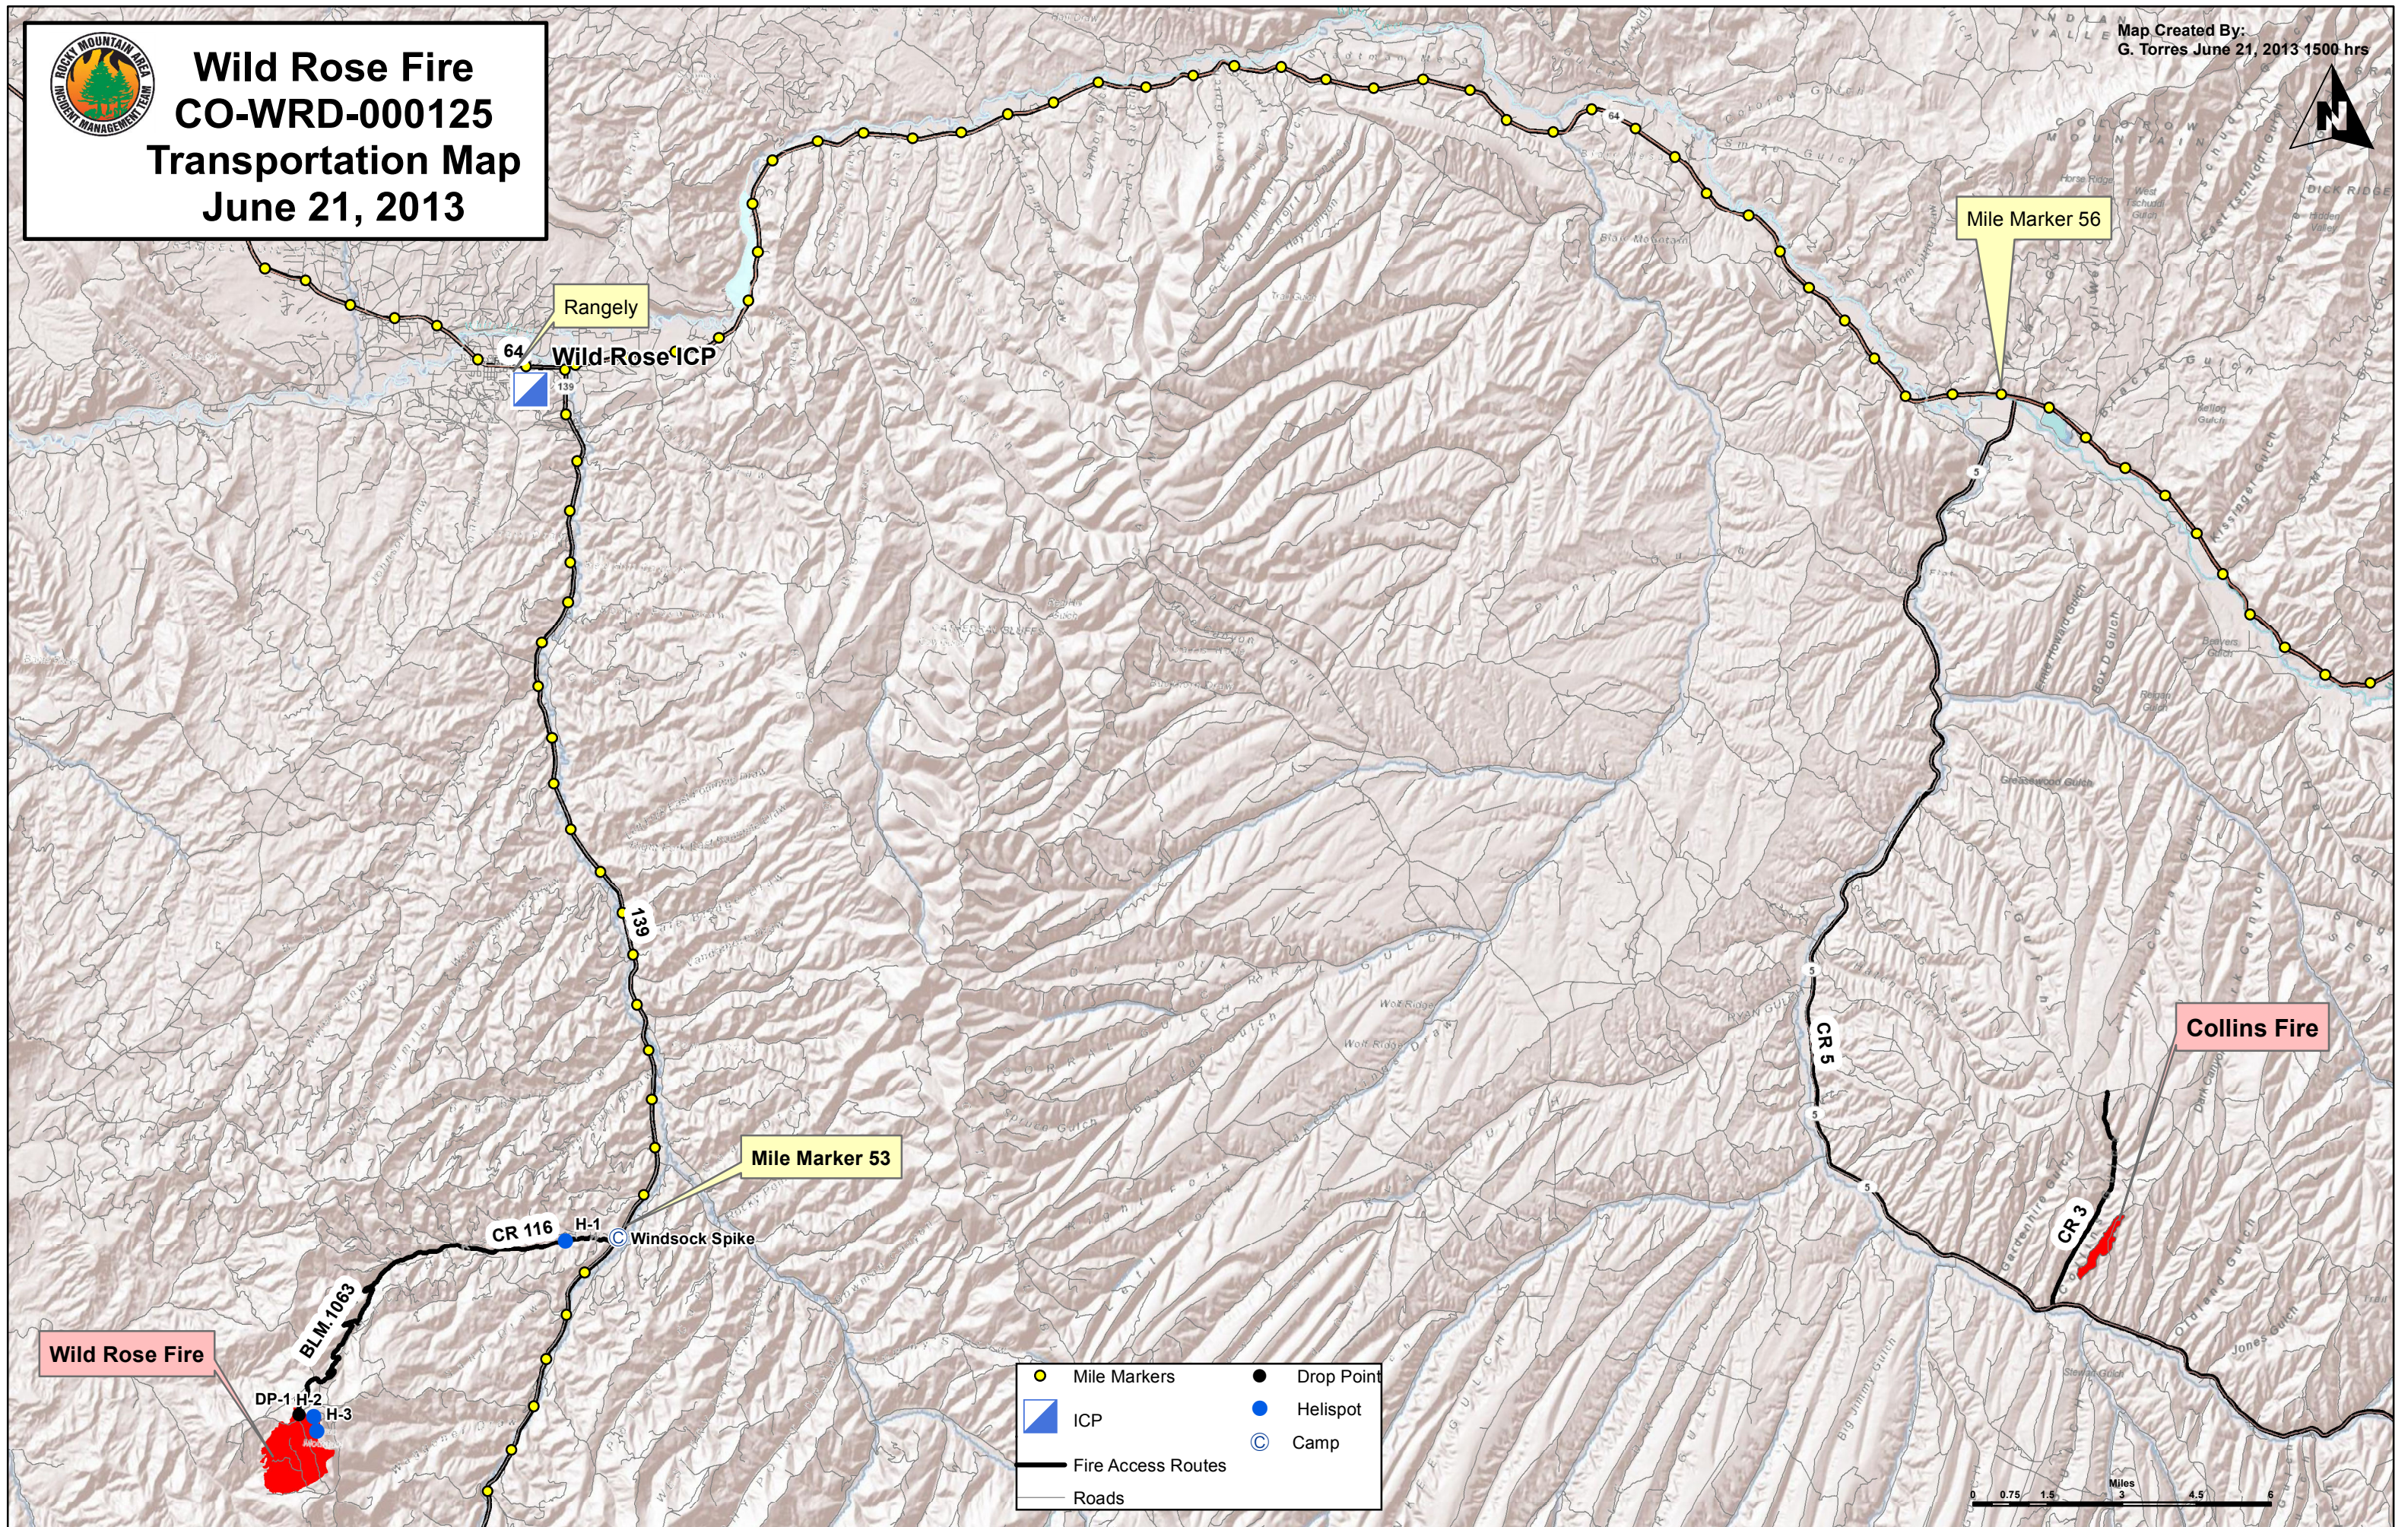

Wild Rose Fire CO-WRD-000125 Transportation Map June 21, 2013

Map Created By:
G. Torres June 21, 2013 1500 hrs

Rangely

64 Wild-Rose ICP

Mile Marker 56

Mile Marker 53

CR 116 H-1 Windsock Spike

Wild Rose Fire

DP-1 H-2 H-3

BLM 1063

Collins Fire

- Mile Markers
- Drop Point
- ICP
- Helispot
- Fire Access Routes
- Roads
- Camp

0 0.75 1.5 3 4.5 6 Miles