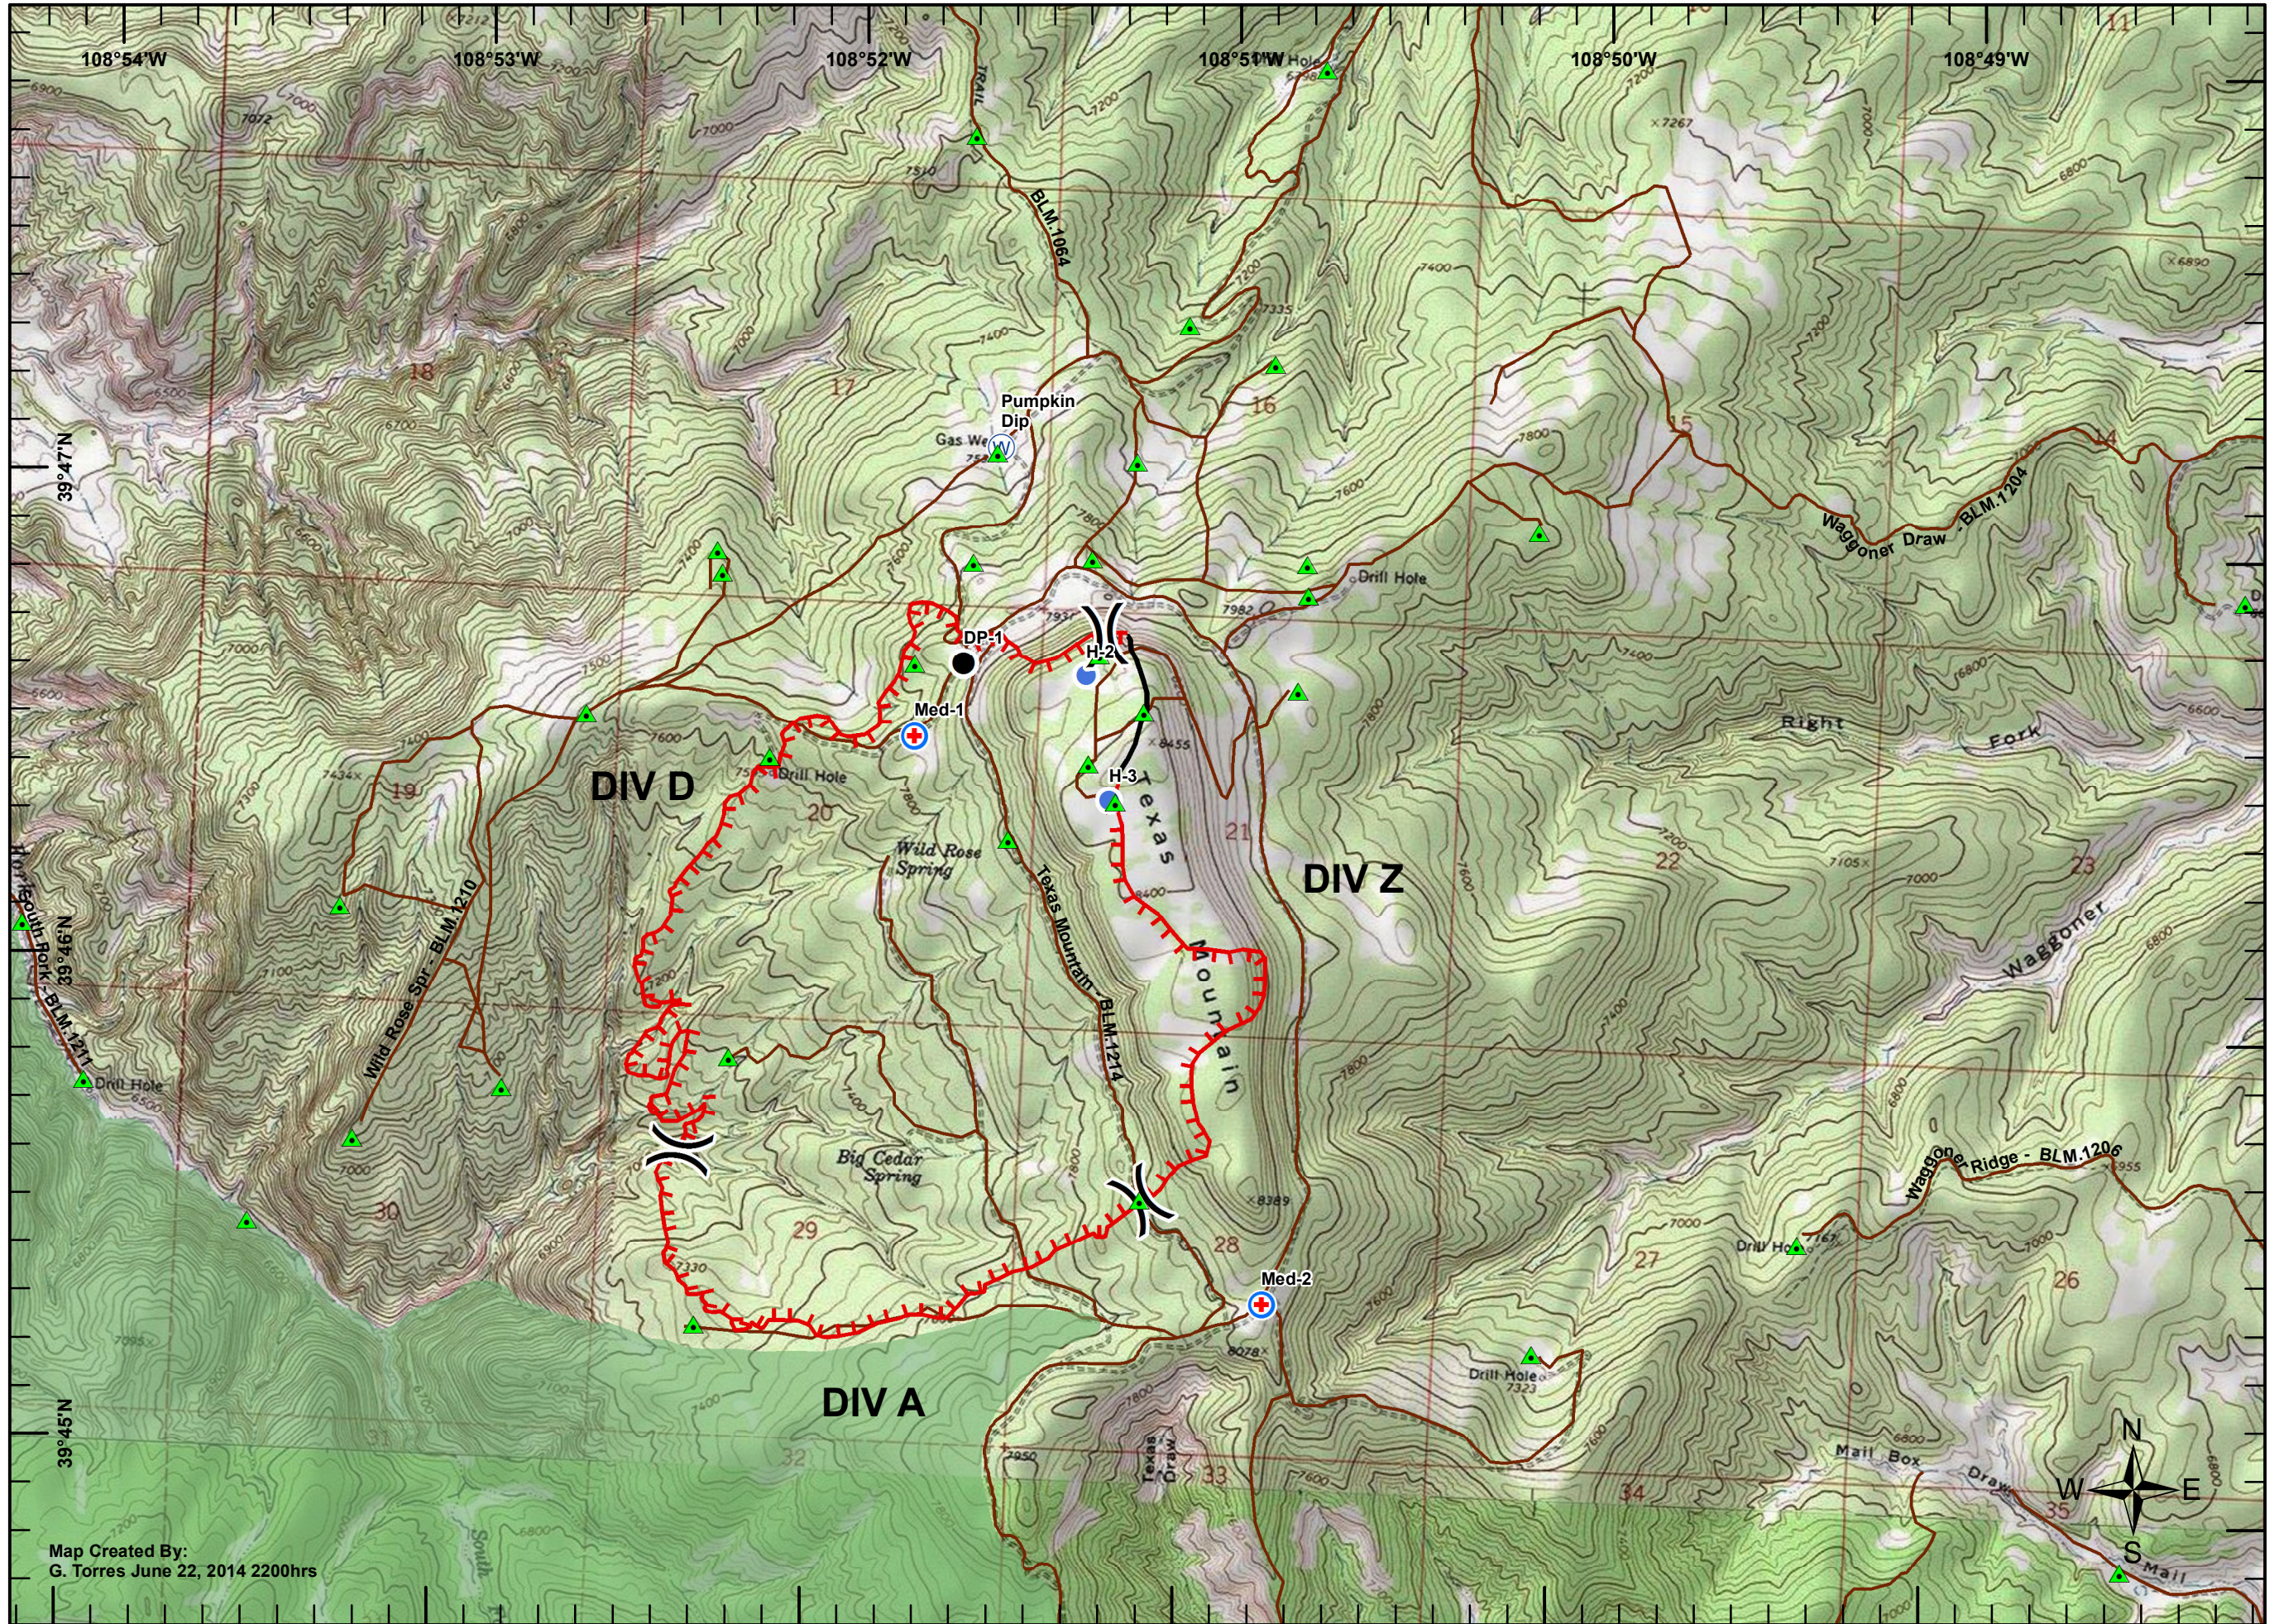

**Wild Rose
CO-WRD-000125
June 22, 2013
Day Shift IAP
NAD 83**

-  Oil and Gas Wells
-  WSA
-  Division
-  Camp
-  Drop Point
-  Helispot
-  ICP
-  MediVac Site
-  Water Source
- FireLine**
-  Uncontrolled Fire Edge
-  Completed Line
-  Roads

Map Created By:
G. Torres June 22, 2014 2200hrs