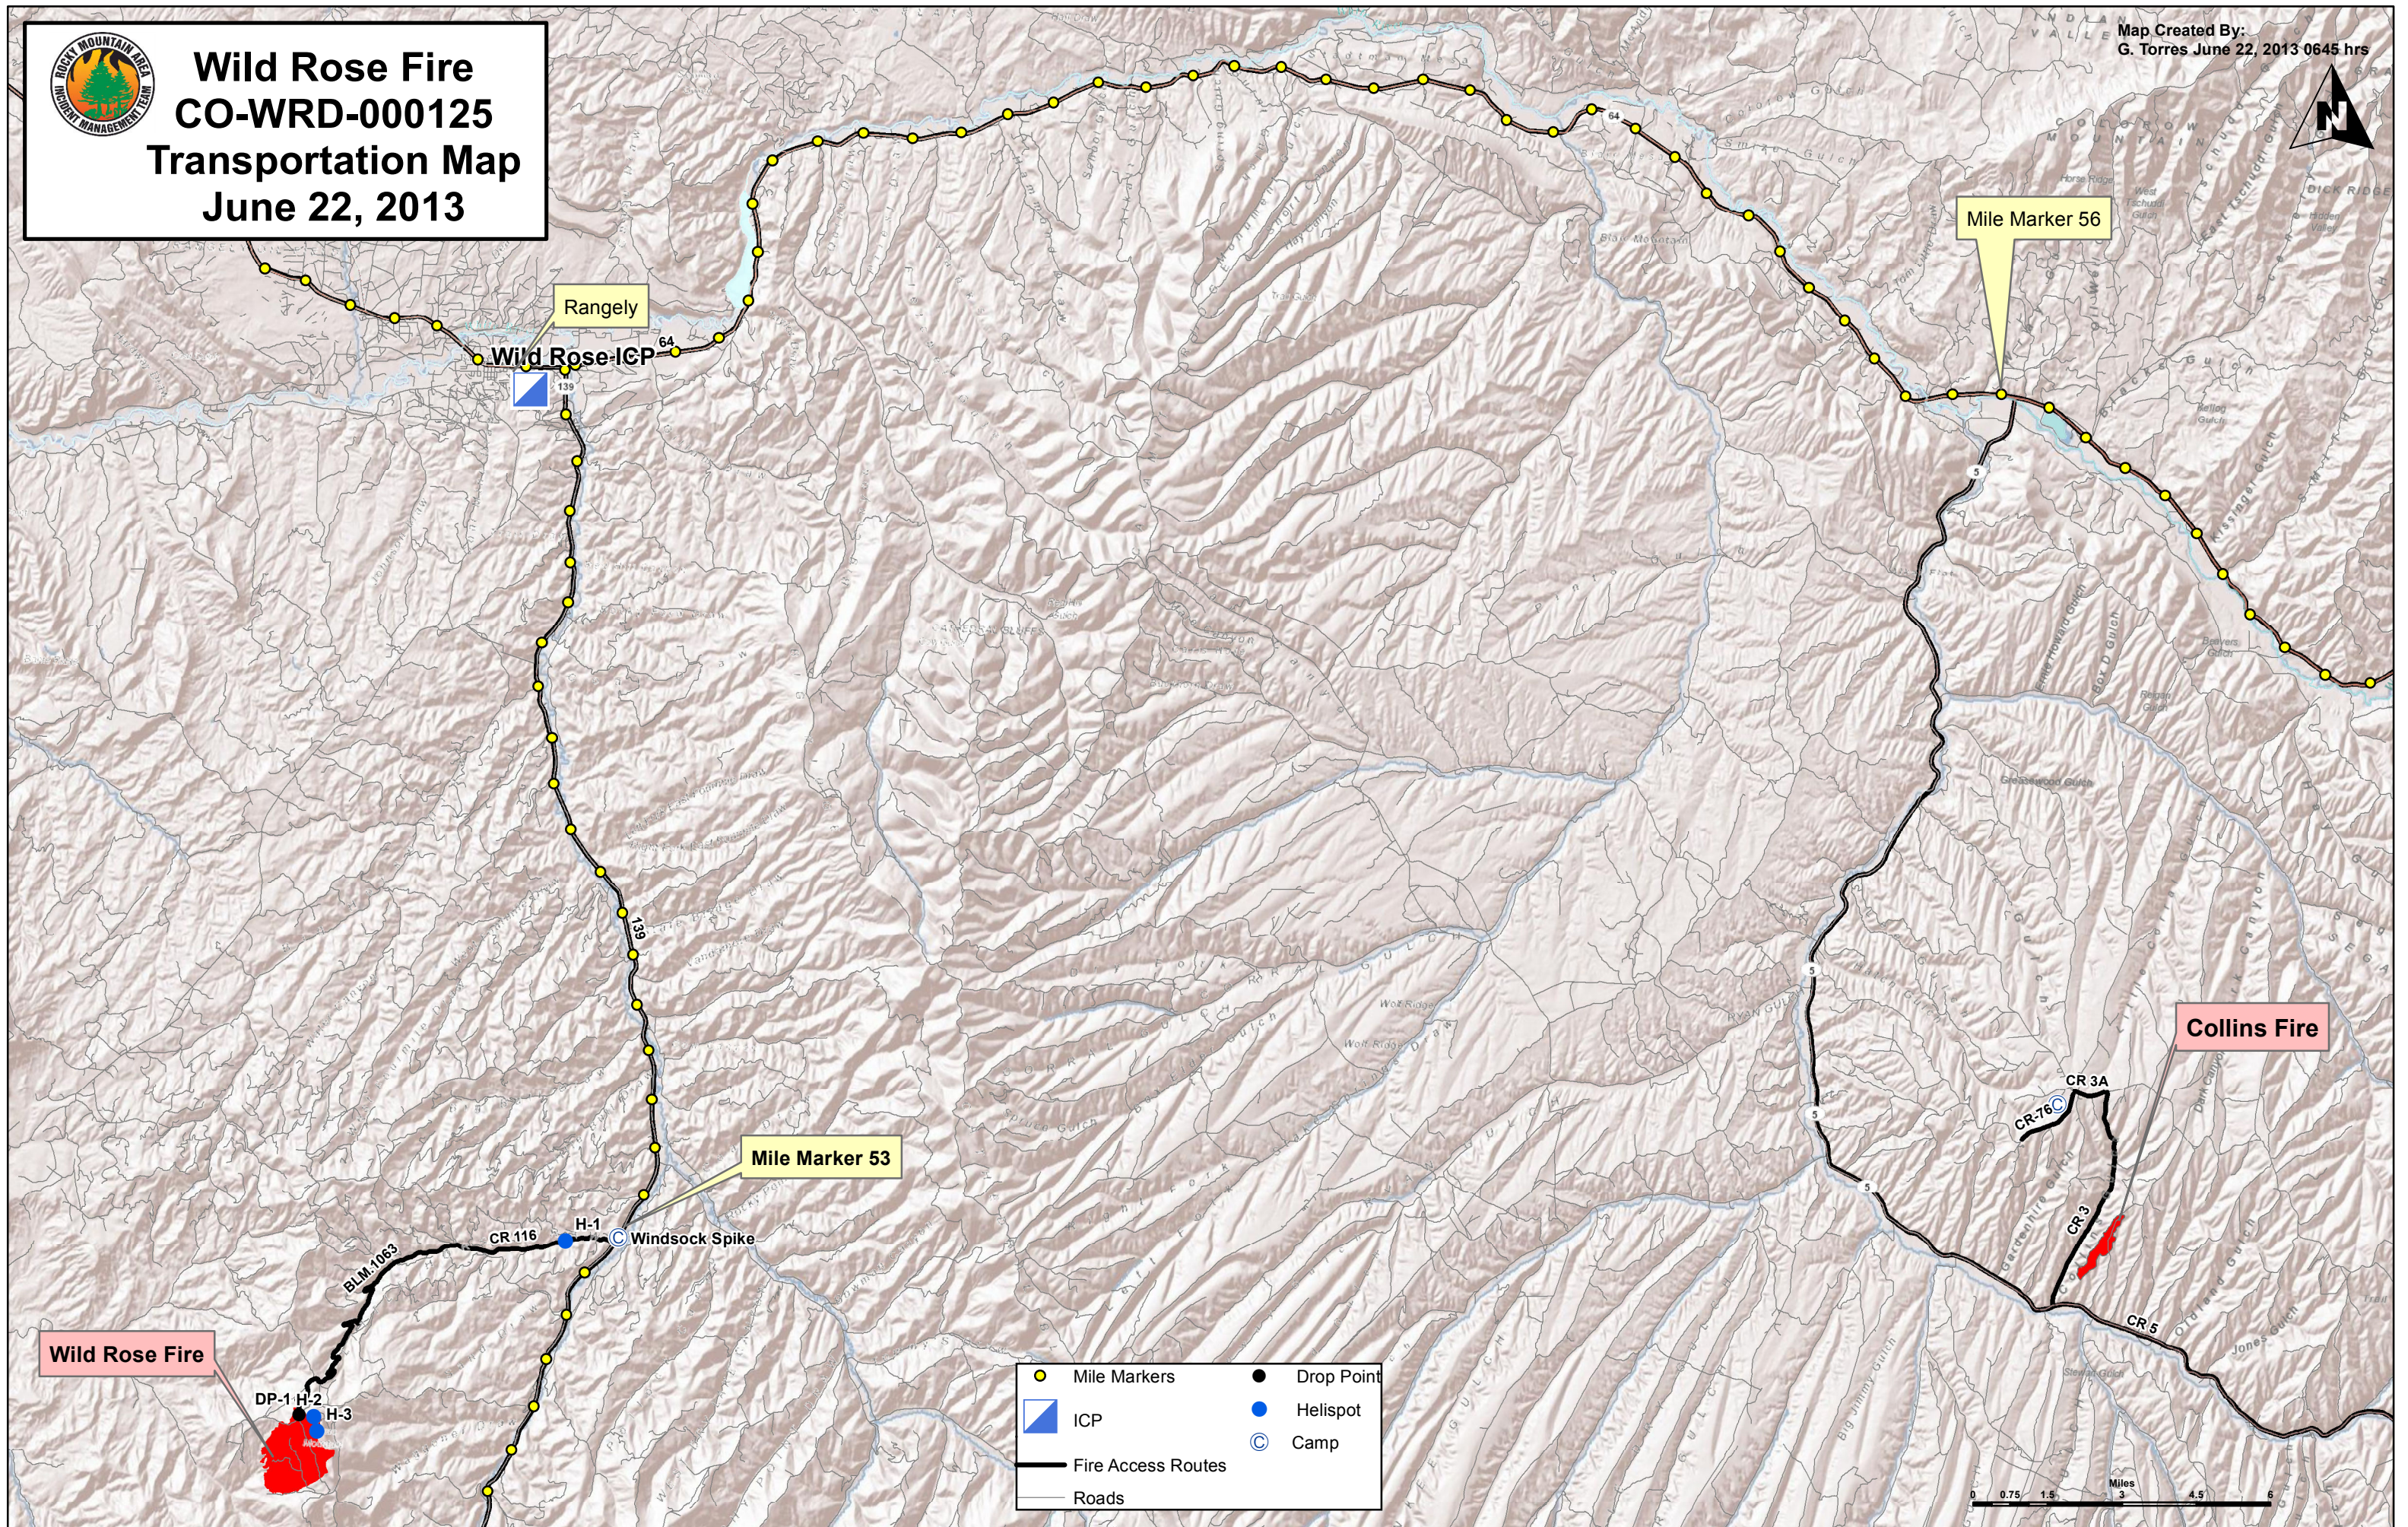

Wild Rose Fire CO-WRD-000125 Transportation Map June 22, 2013

Map Created By:
G. Torres June 22, 2013 0645 hrs

Rangely

Wild Rose ICP

Mile Marker 56

Mile Marker 53

CR 116

H-1

Windsock Spike

Wild Rose Fire

DP-1

H-2

H-3

BLM 1063

Collins Fire

CR 3A

CR-76

CR 3

CR 5

- Mile Markers
- Drop Point
- ICP
- Helispot
- Fire Access Routes
- Roads
- Camp

0 0.75 1.5 3 4.5 6 Miles