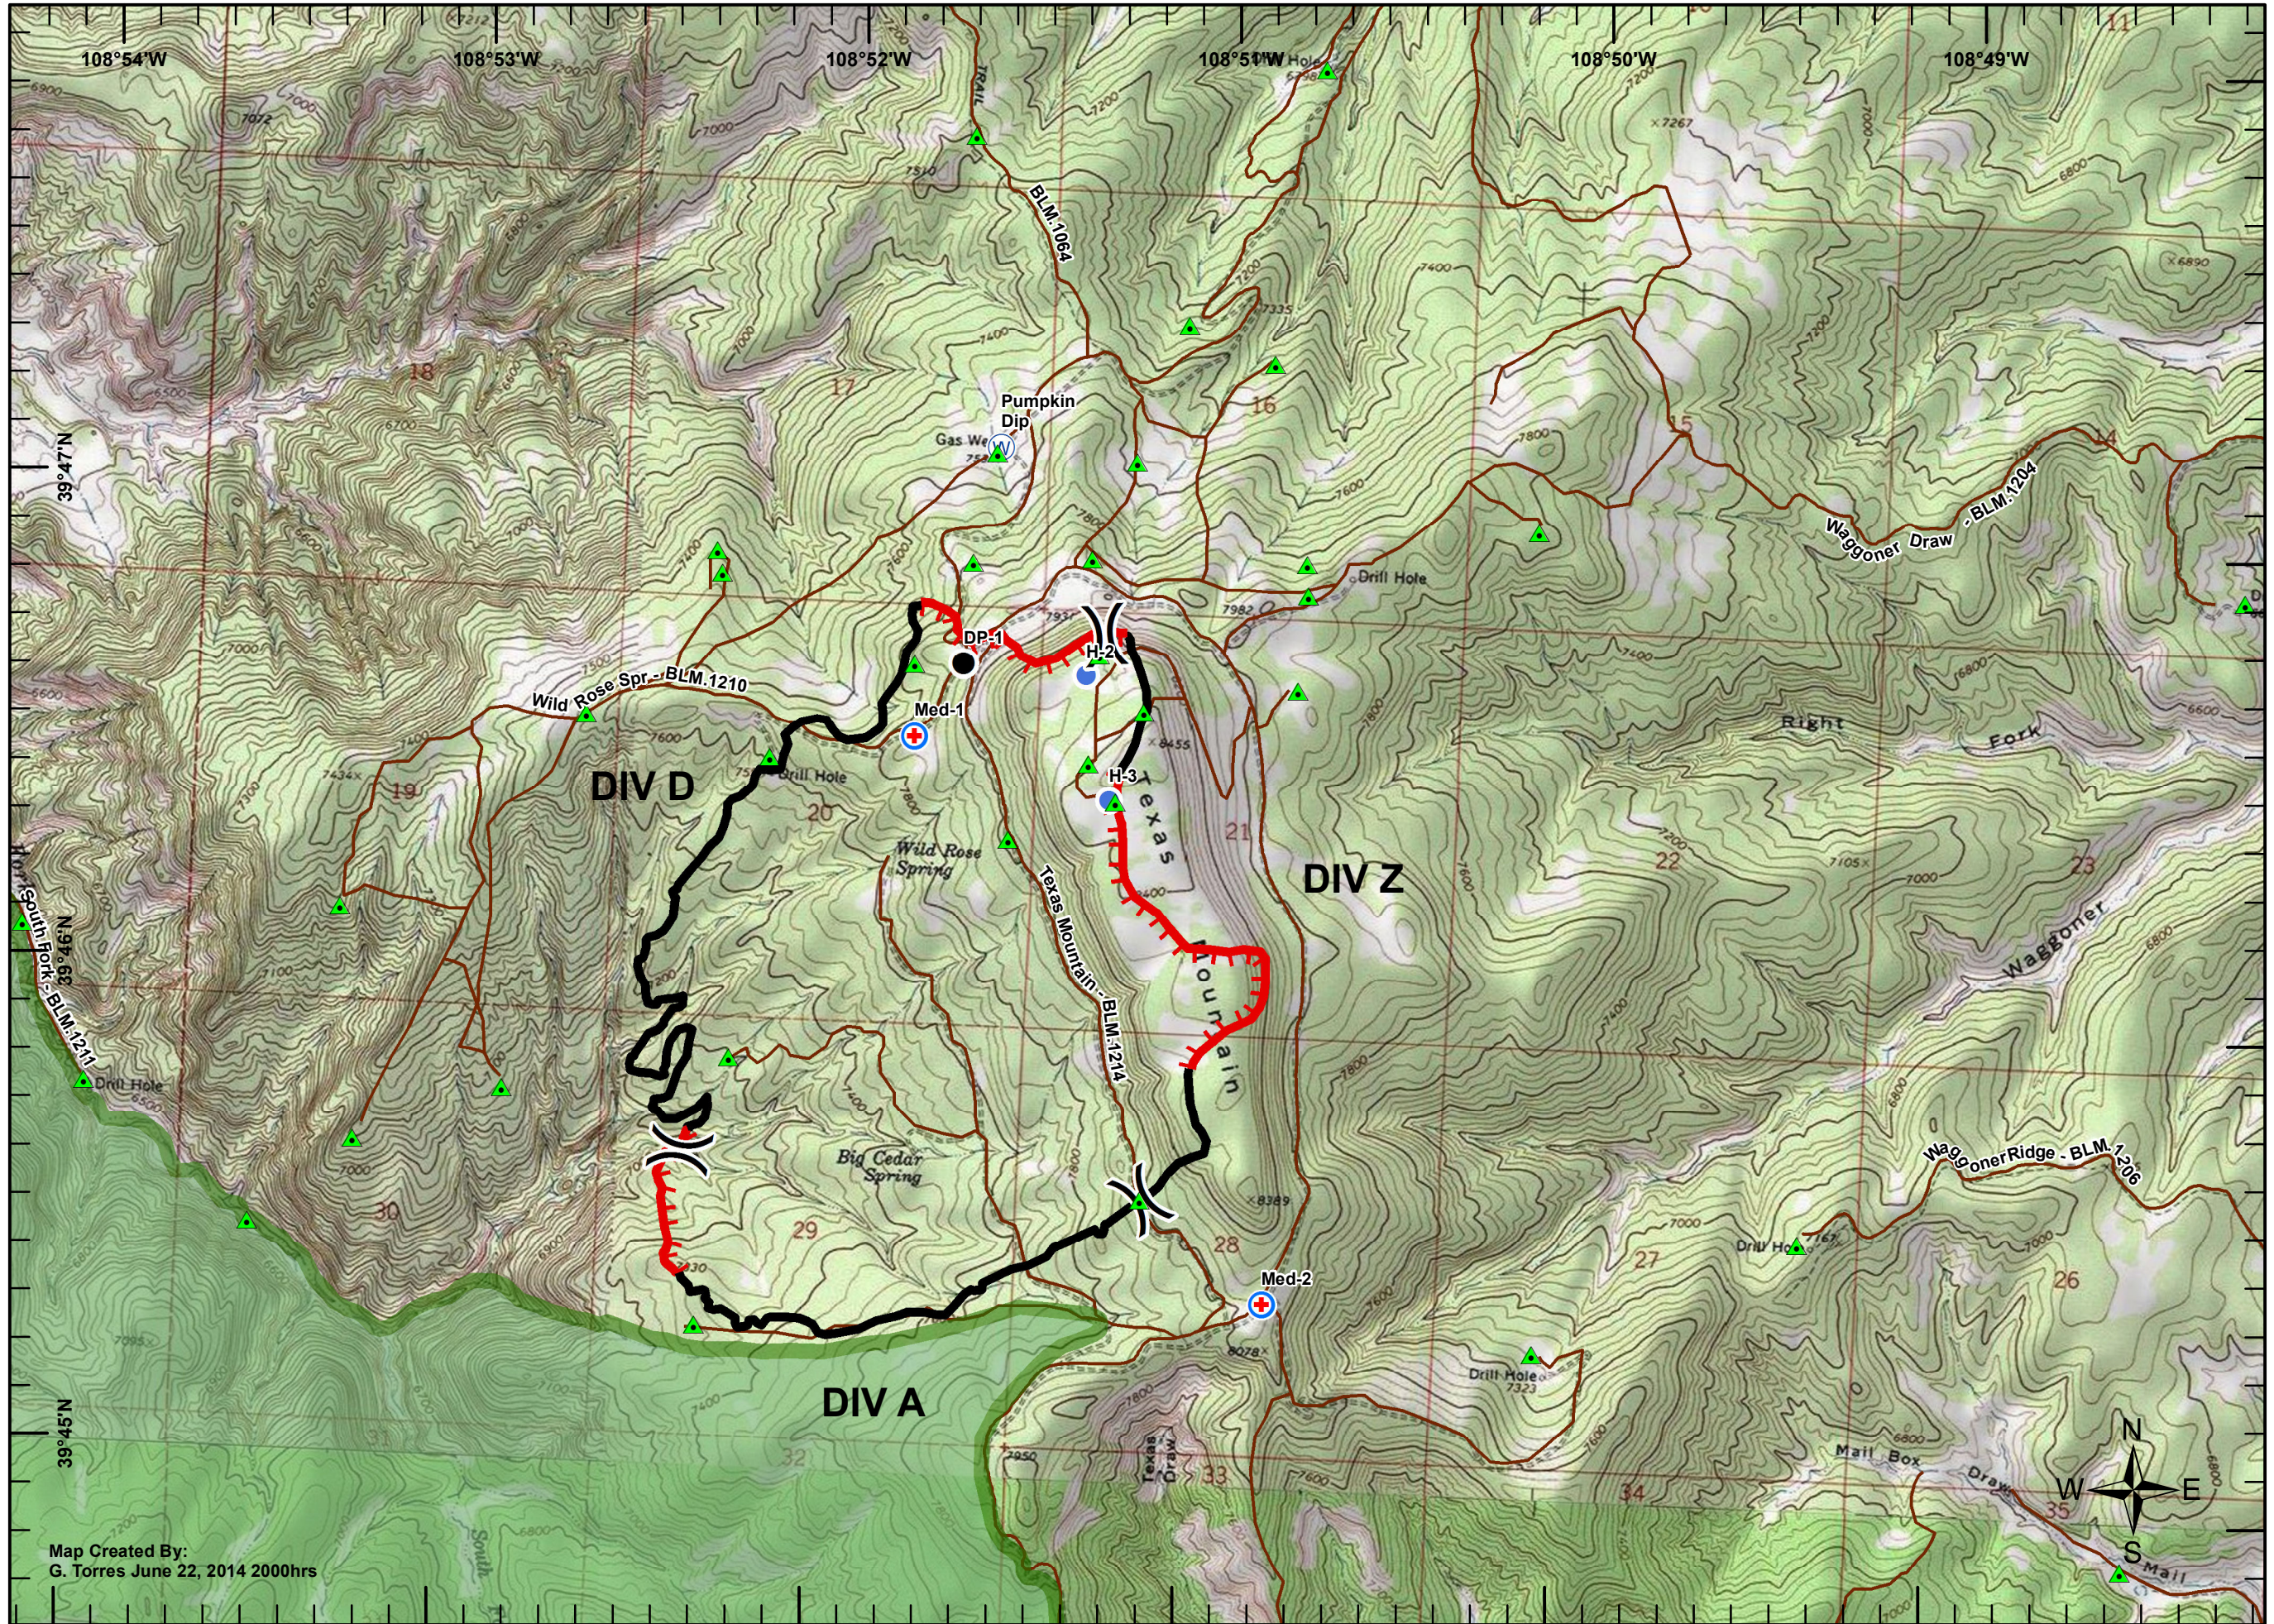

**Wild Rose
CO-WRD-000125
June 23, 2013
Day Shift IAP
NAD 83**

-  Oil and Gas Wells
-  WSA
-  Division
-  Camp
-  Drop Point
-  Helispot
-  ICP
-  MediVac Site
-  Water Source
- FireLine**
-  Uncontrolled Fire Edge
-  Completed Line
-  Roads

Miles
0 0.25 0.5

Map Created By:
G. Torres June 22, 2014 2000hrs