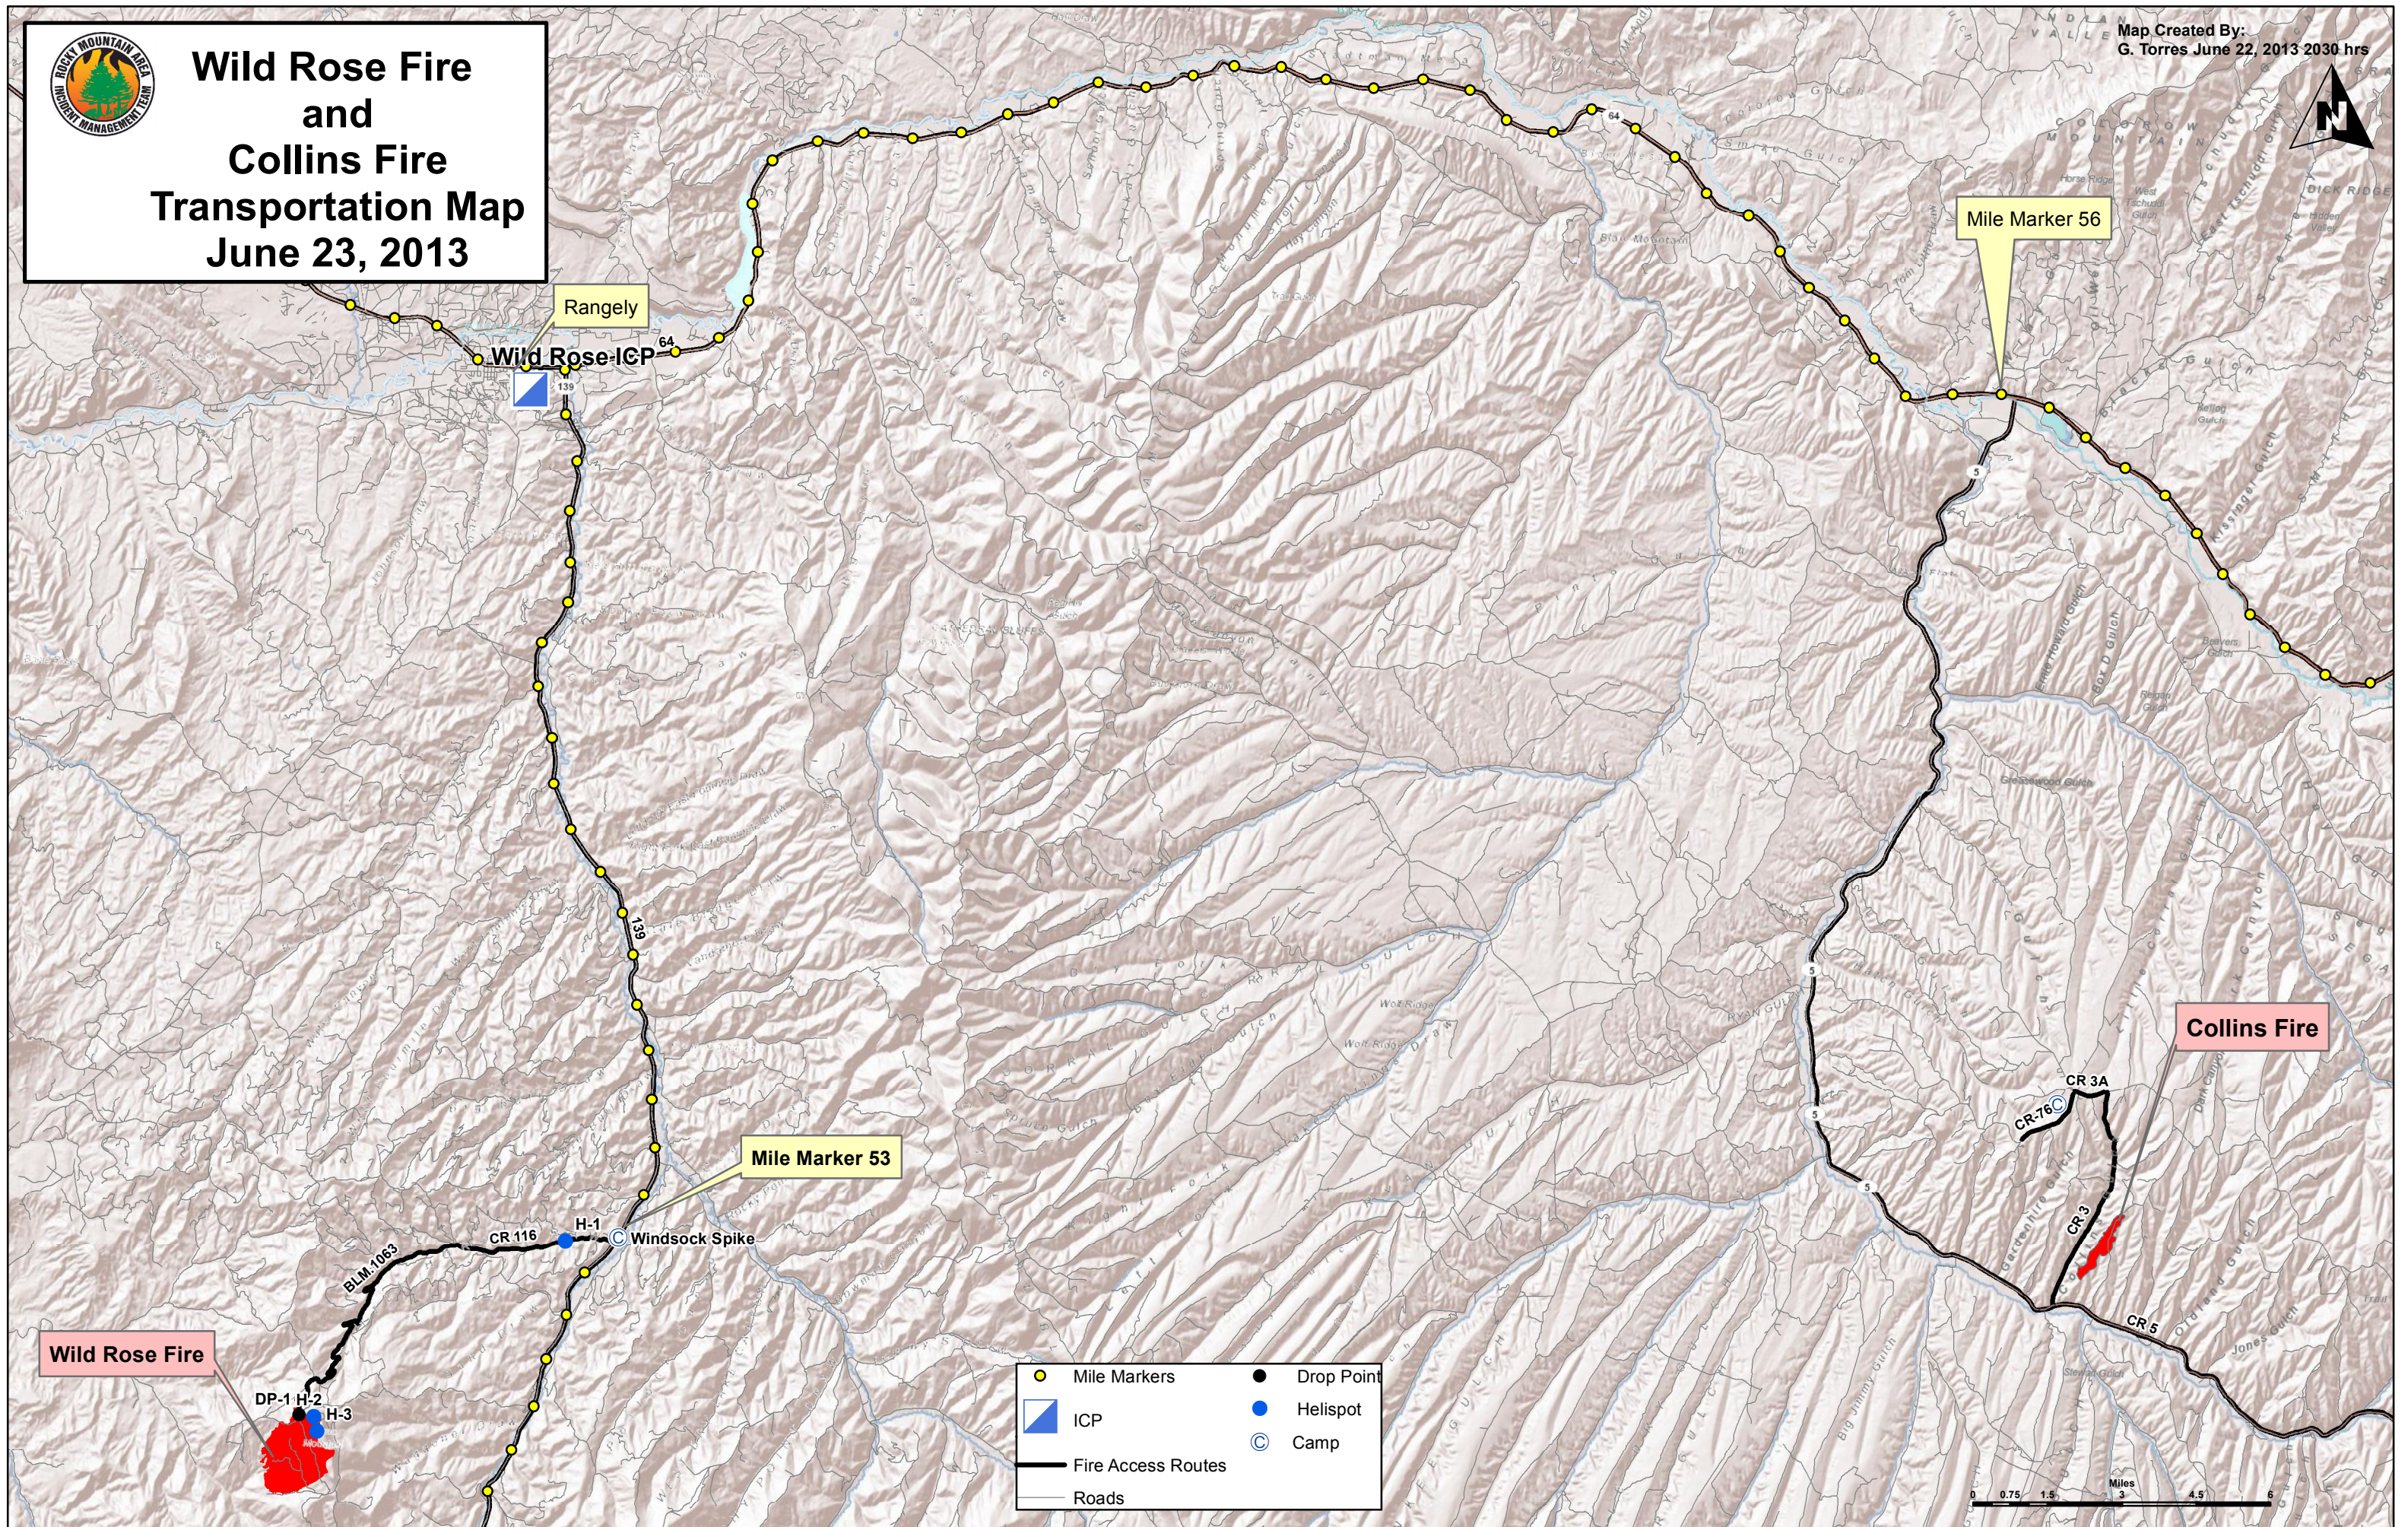

Wild Rose Fire and Collins Fire Transportation Map

June 23, 2013

Map Created By:
G. Torres June 22, 2013 2030 hrs

Wild Rose Fire

Collins Fire

Rangely

Mile Marker 56

Mile Marker 53

Wild Rose ICP

Windsock Spike

- Mile Markers
- Drop Point
- ICP
- Helispot
- Fire Access Routes
- Camp
- Roads