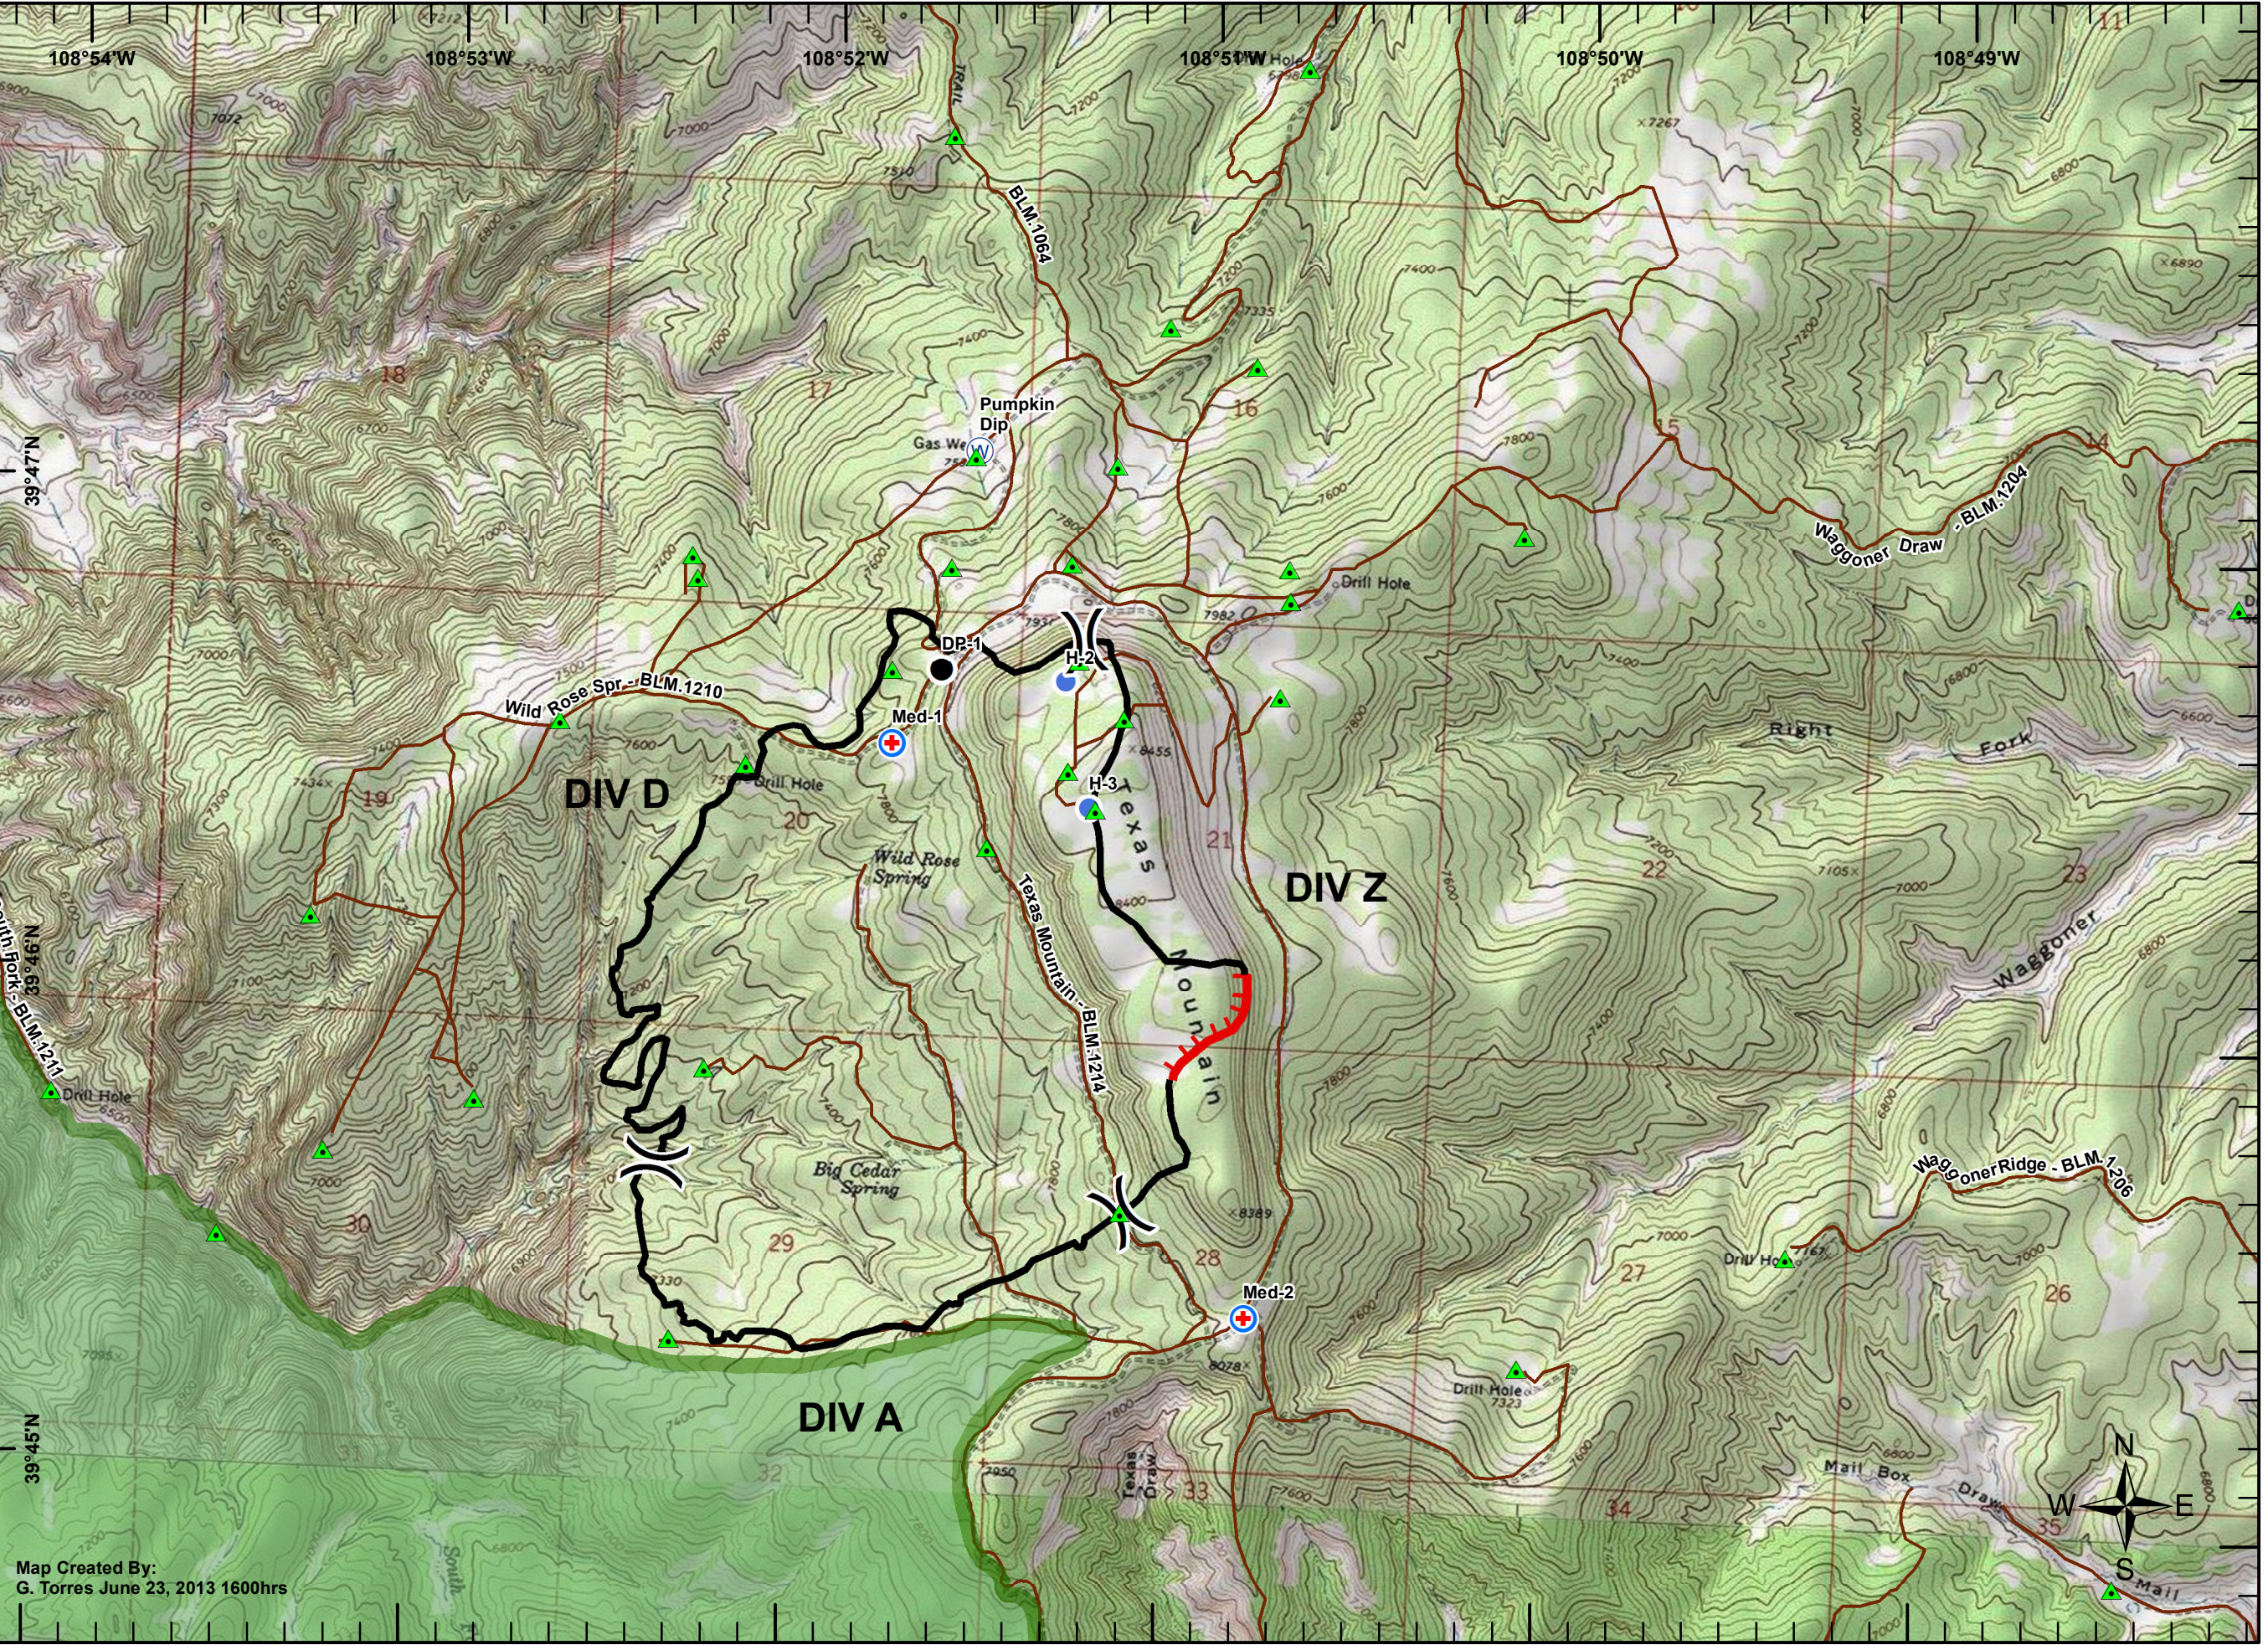

**Wild Rose**  
**CO-WRD-000125**  
**June 24, 2013**  
**IAP Map**  
**NAD 83**

-  Oil and Gas Wells
-  WSA
-  Division
-  Camp
-  Drop Point
-  Helispot
-  ICP
-  MediVac Site
-  Water Source
- FireLine**
-  Uncontrolled Fire Edge
-  Completed Line
-  Roads

Map Created By:  
 G. Torres June 23, 2013 1600hrs