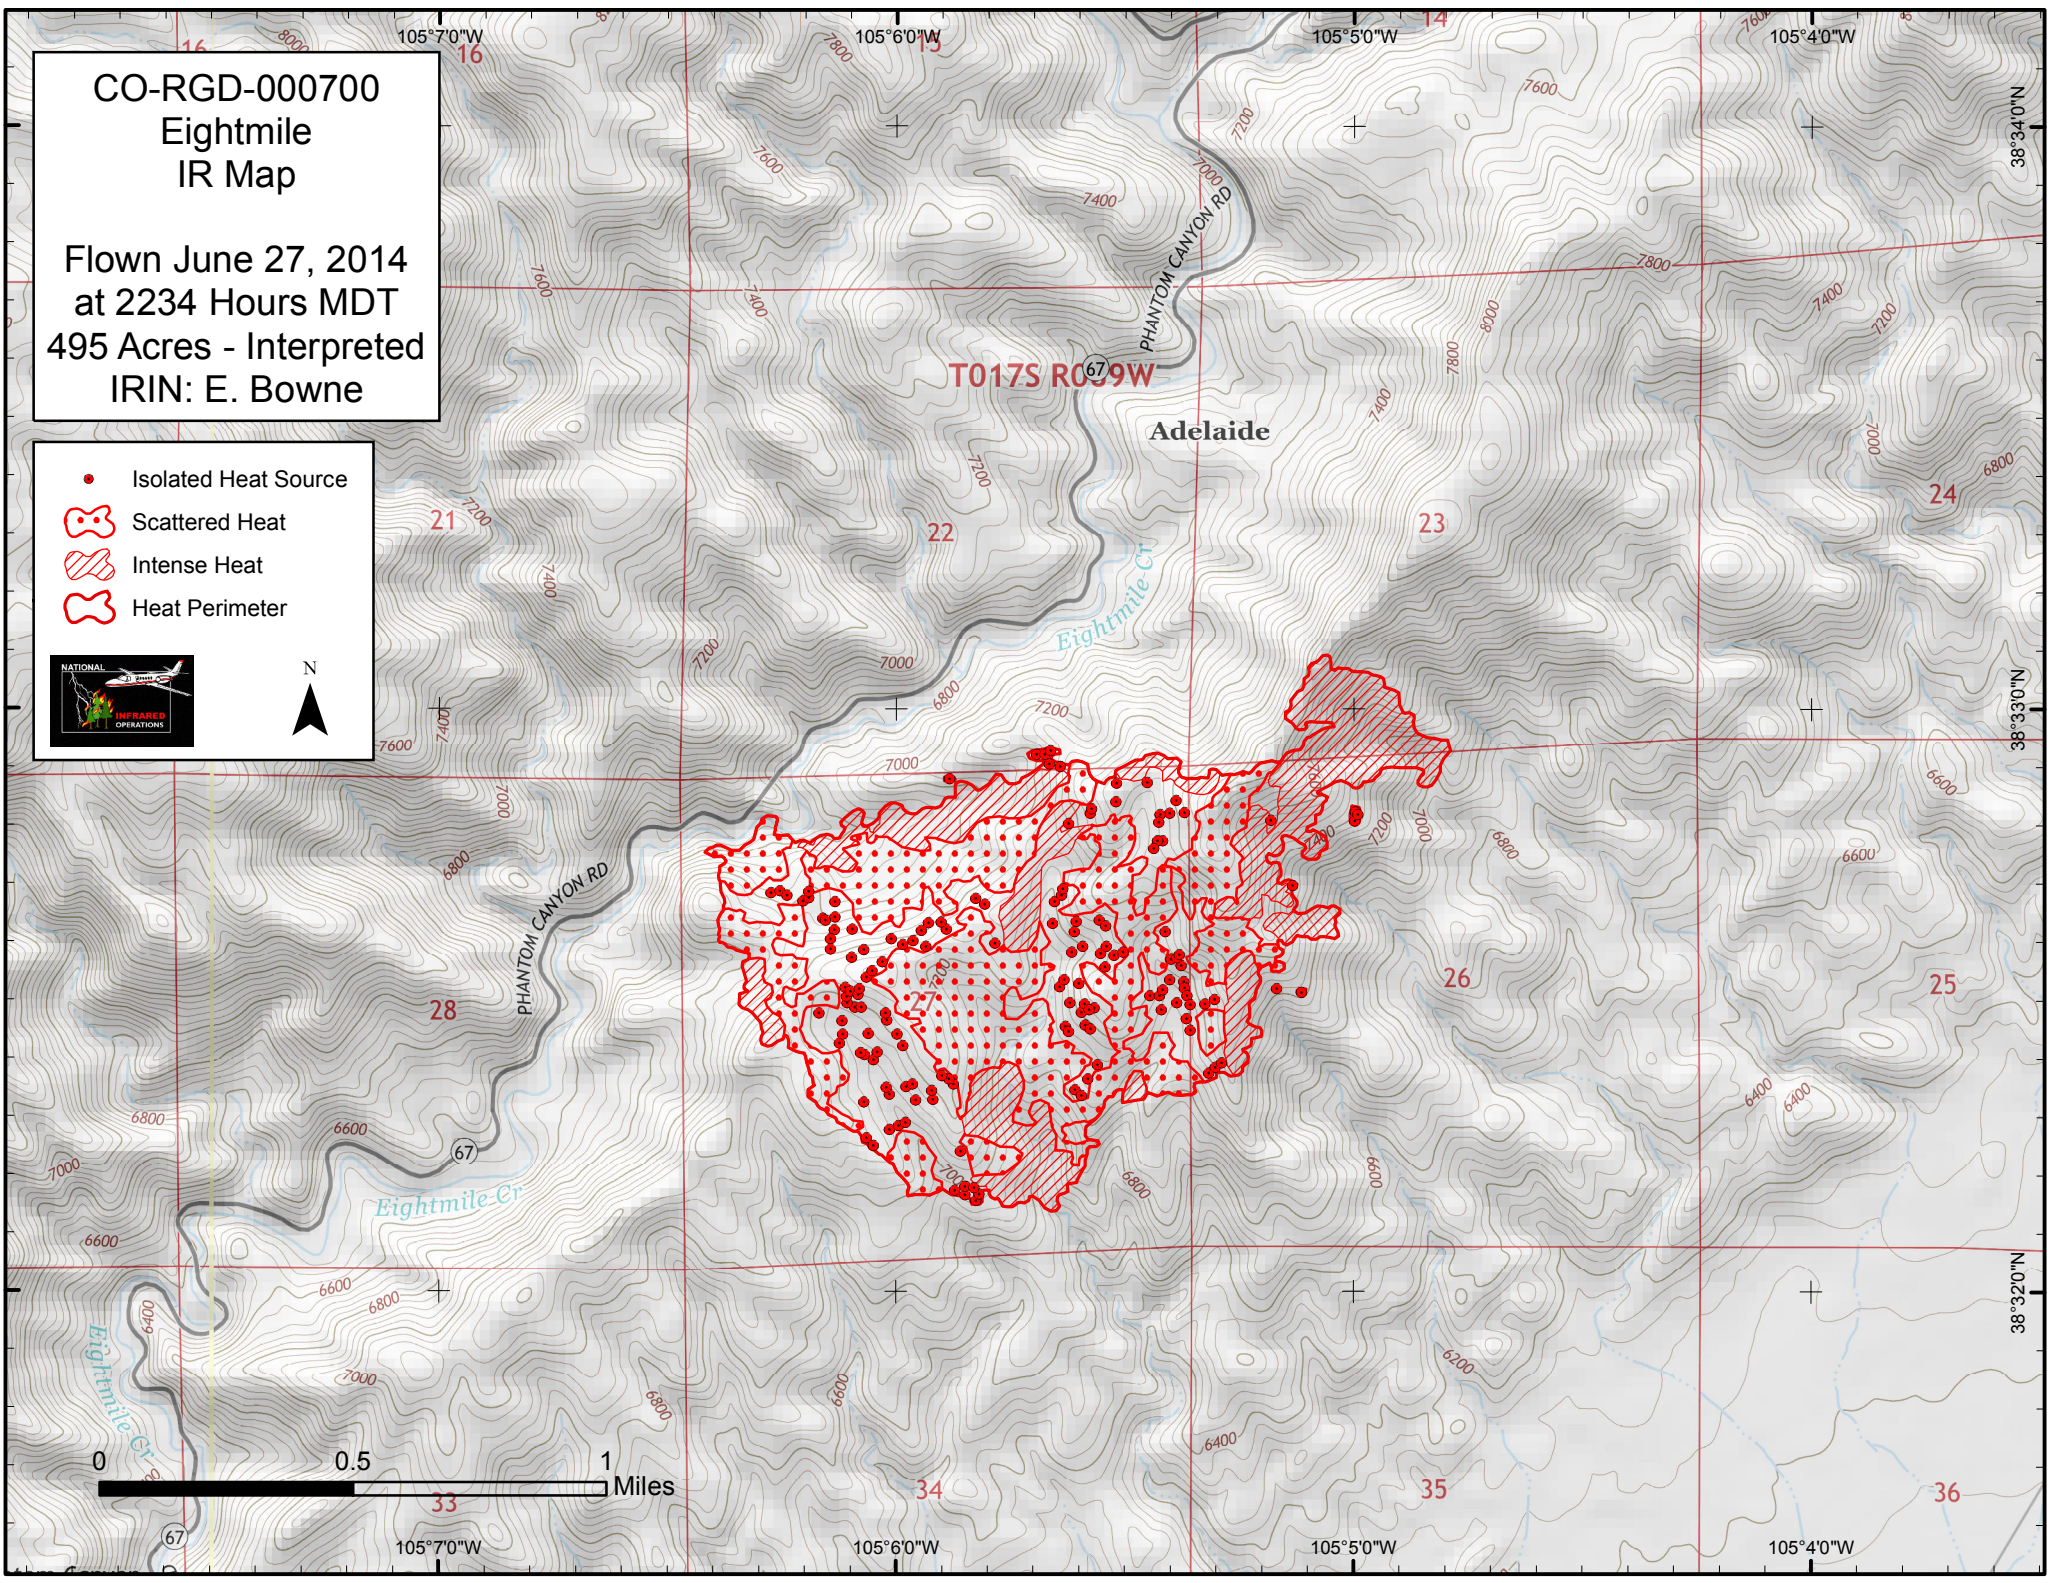

CO-RGD-000700
Eightmile
IR Map

Flown June 27, 2014
at 2234 Hours MDT
495 Acres - Interpreted
IRIN: E. Bowne

- Isolated Heat Source
- ⊕ Scattered Heat
- ▨ Intense Heat
- ⊕ Heat Perimeter

0 0.5 1 Miles