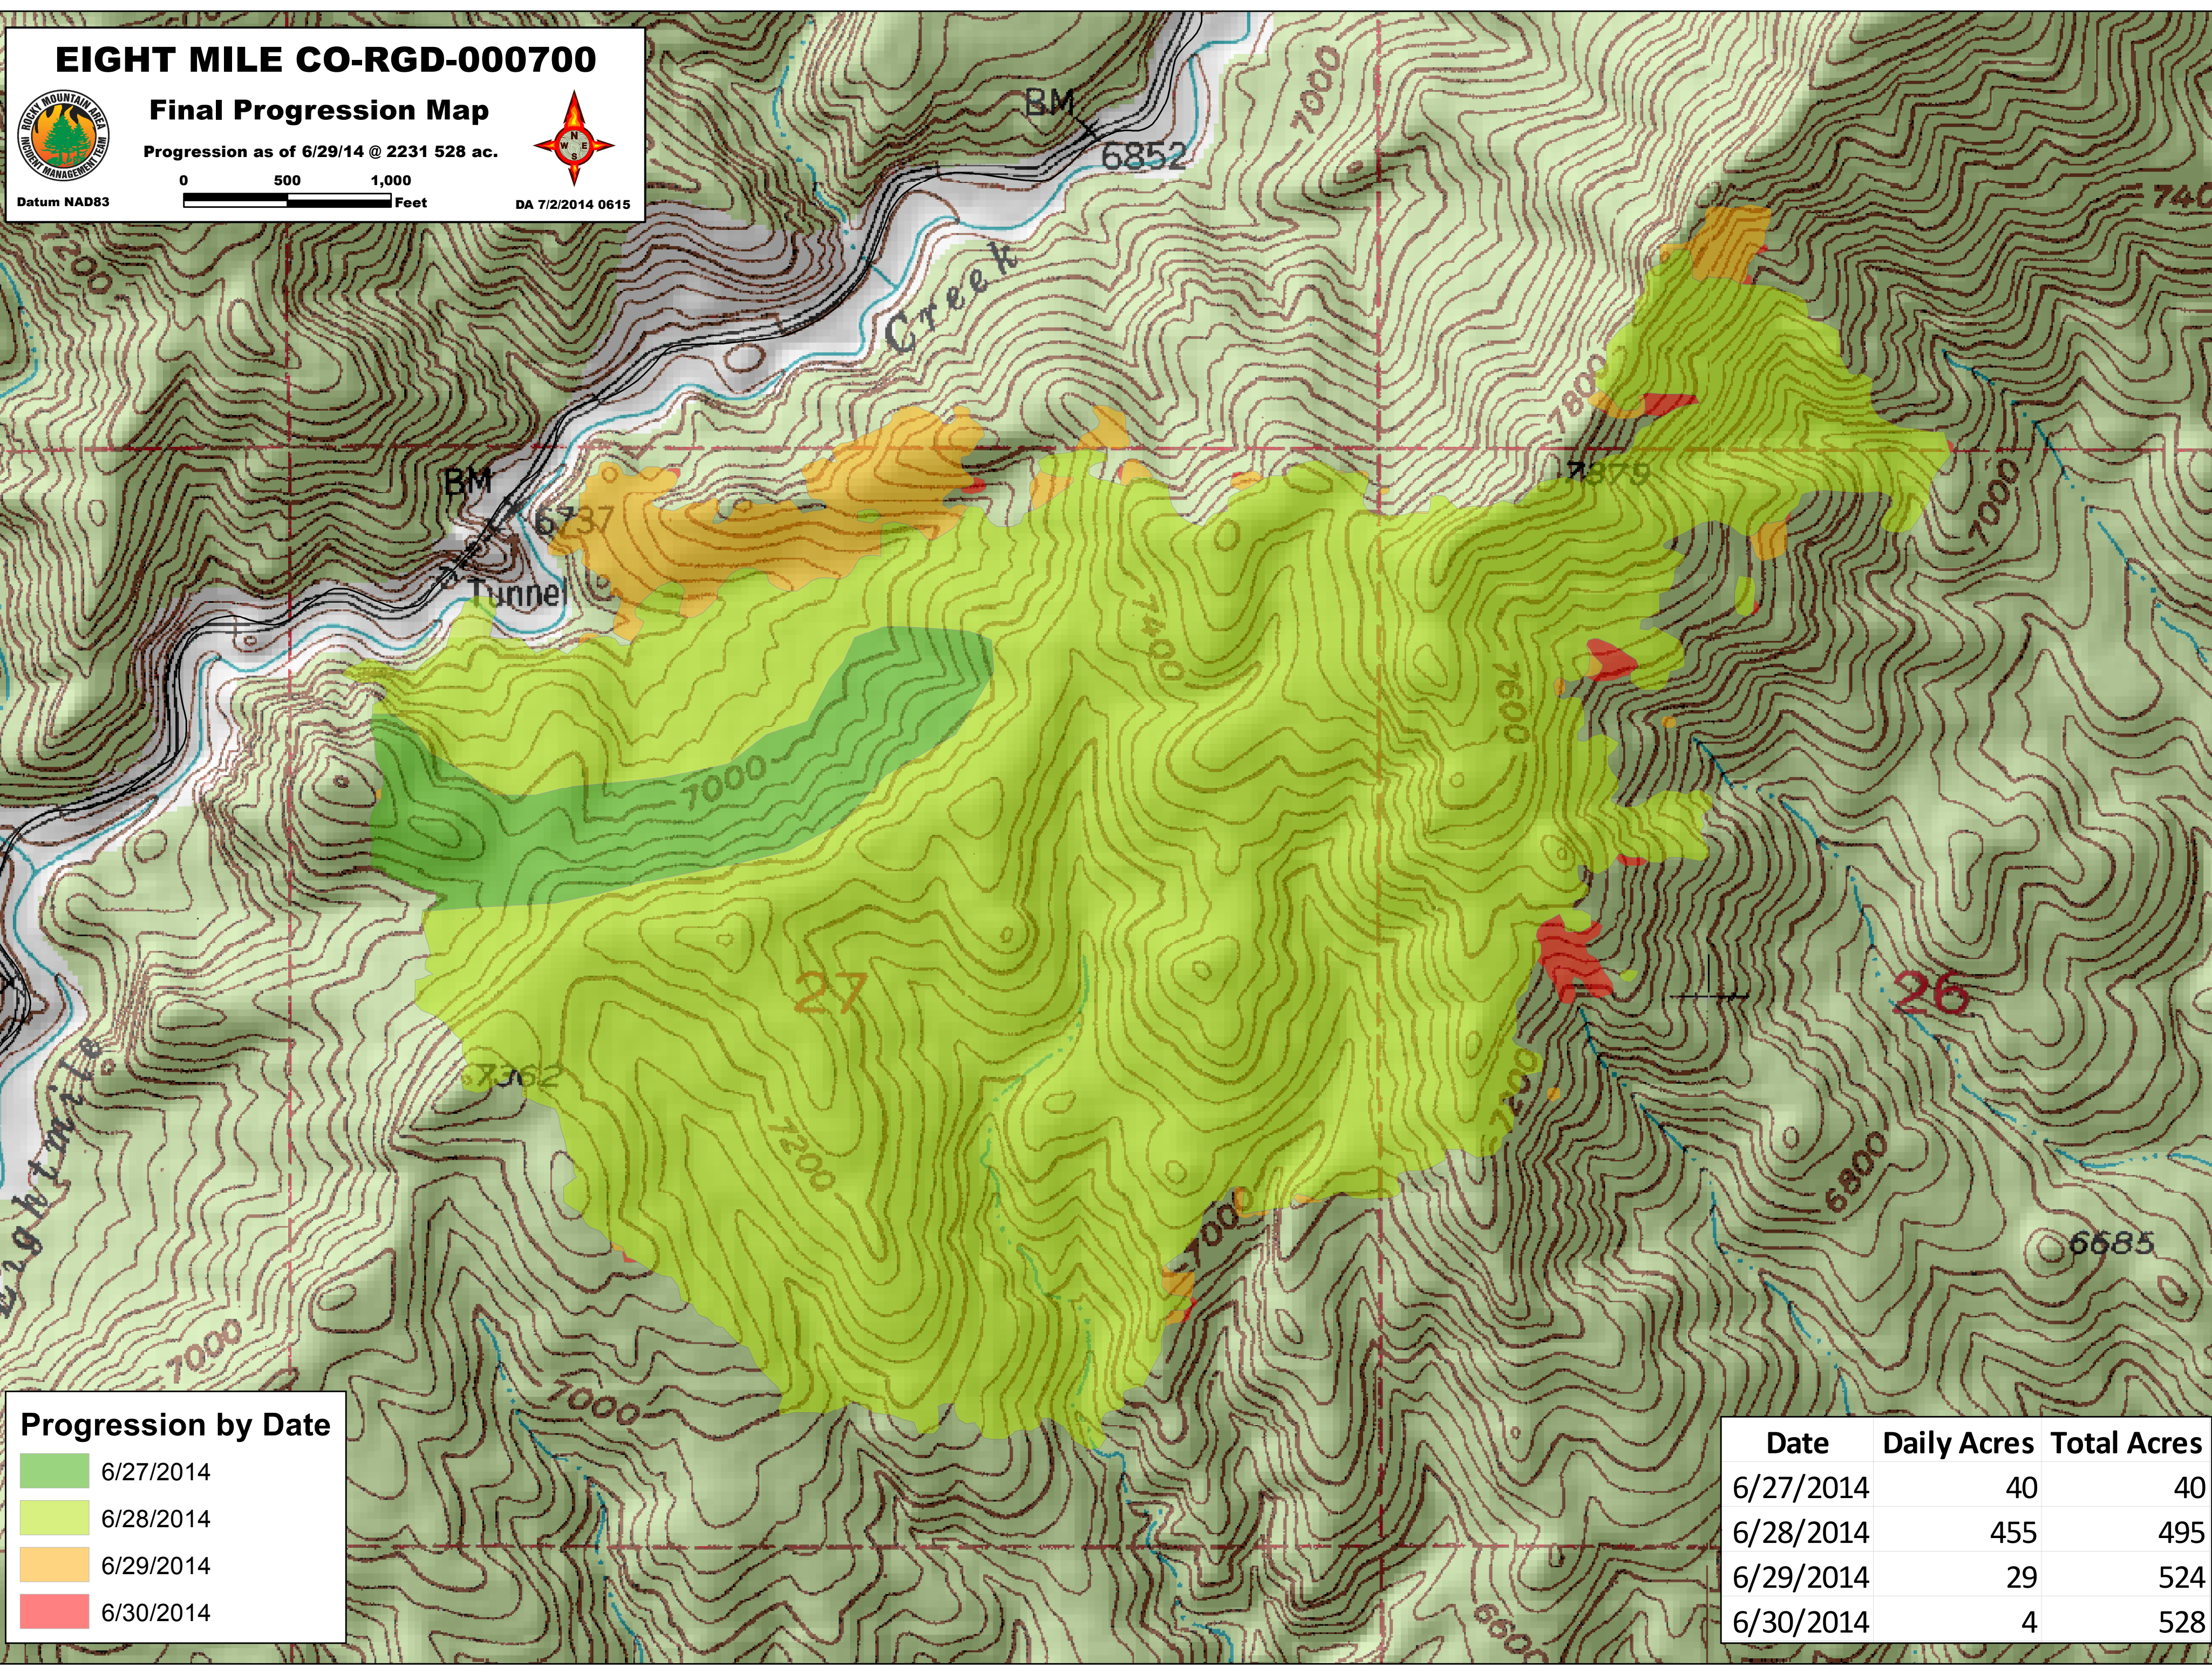

EIGHT MILE CO-RGD-000700

Final Progression Map

Progression as of 6/29/14 @ 2231 528 ac.

0 500 1,000
Feet

DA 7/2/2014 0615

Datum NAD83

Progression by Date

- 6/27/2014
- 6/28/2014
- 6/29/2014
- 6/30/2014

Date	Daily Acres	Total Acres
6/27/2014	40	40
6/28/2014	455	495
6/29/2014	29	524
6/30/2014	4	528