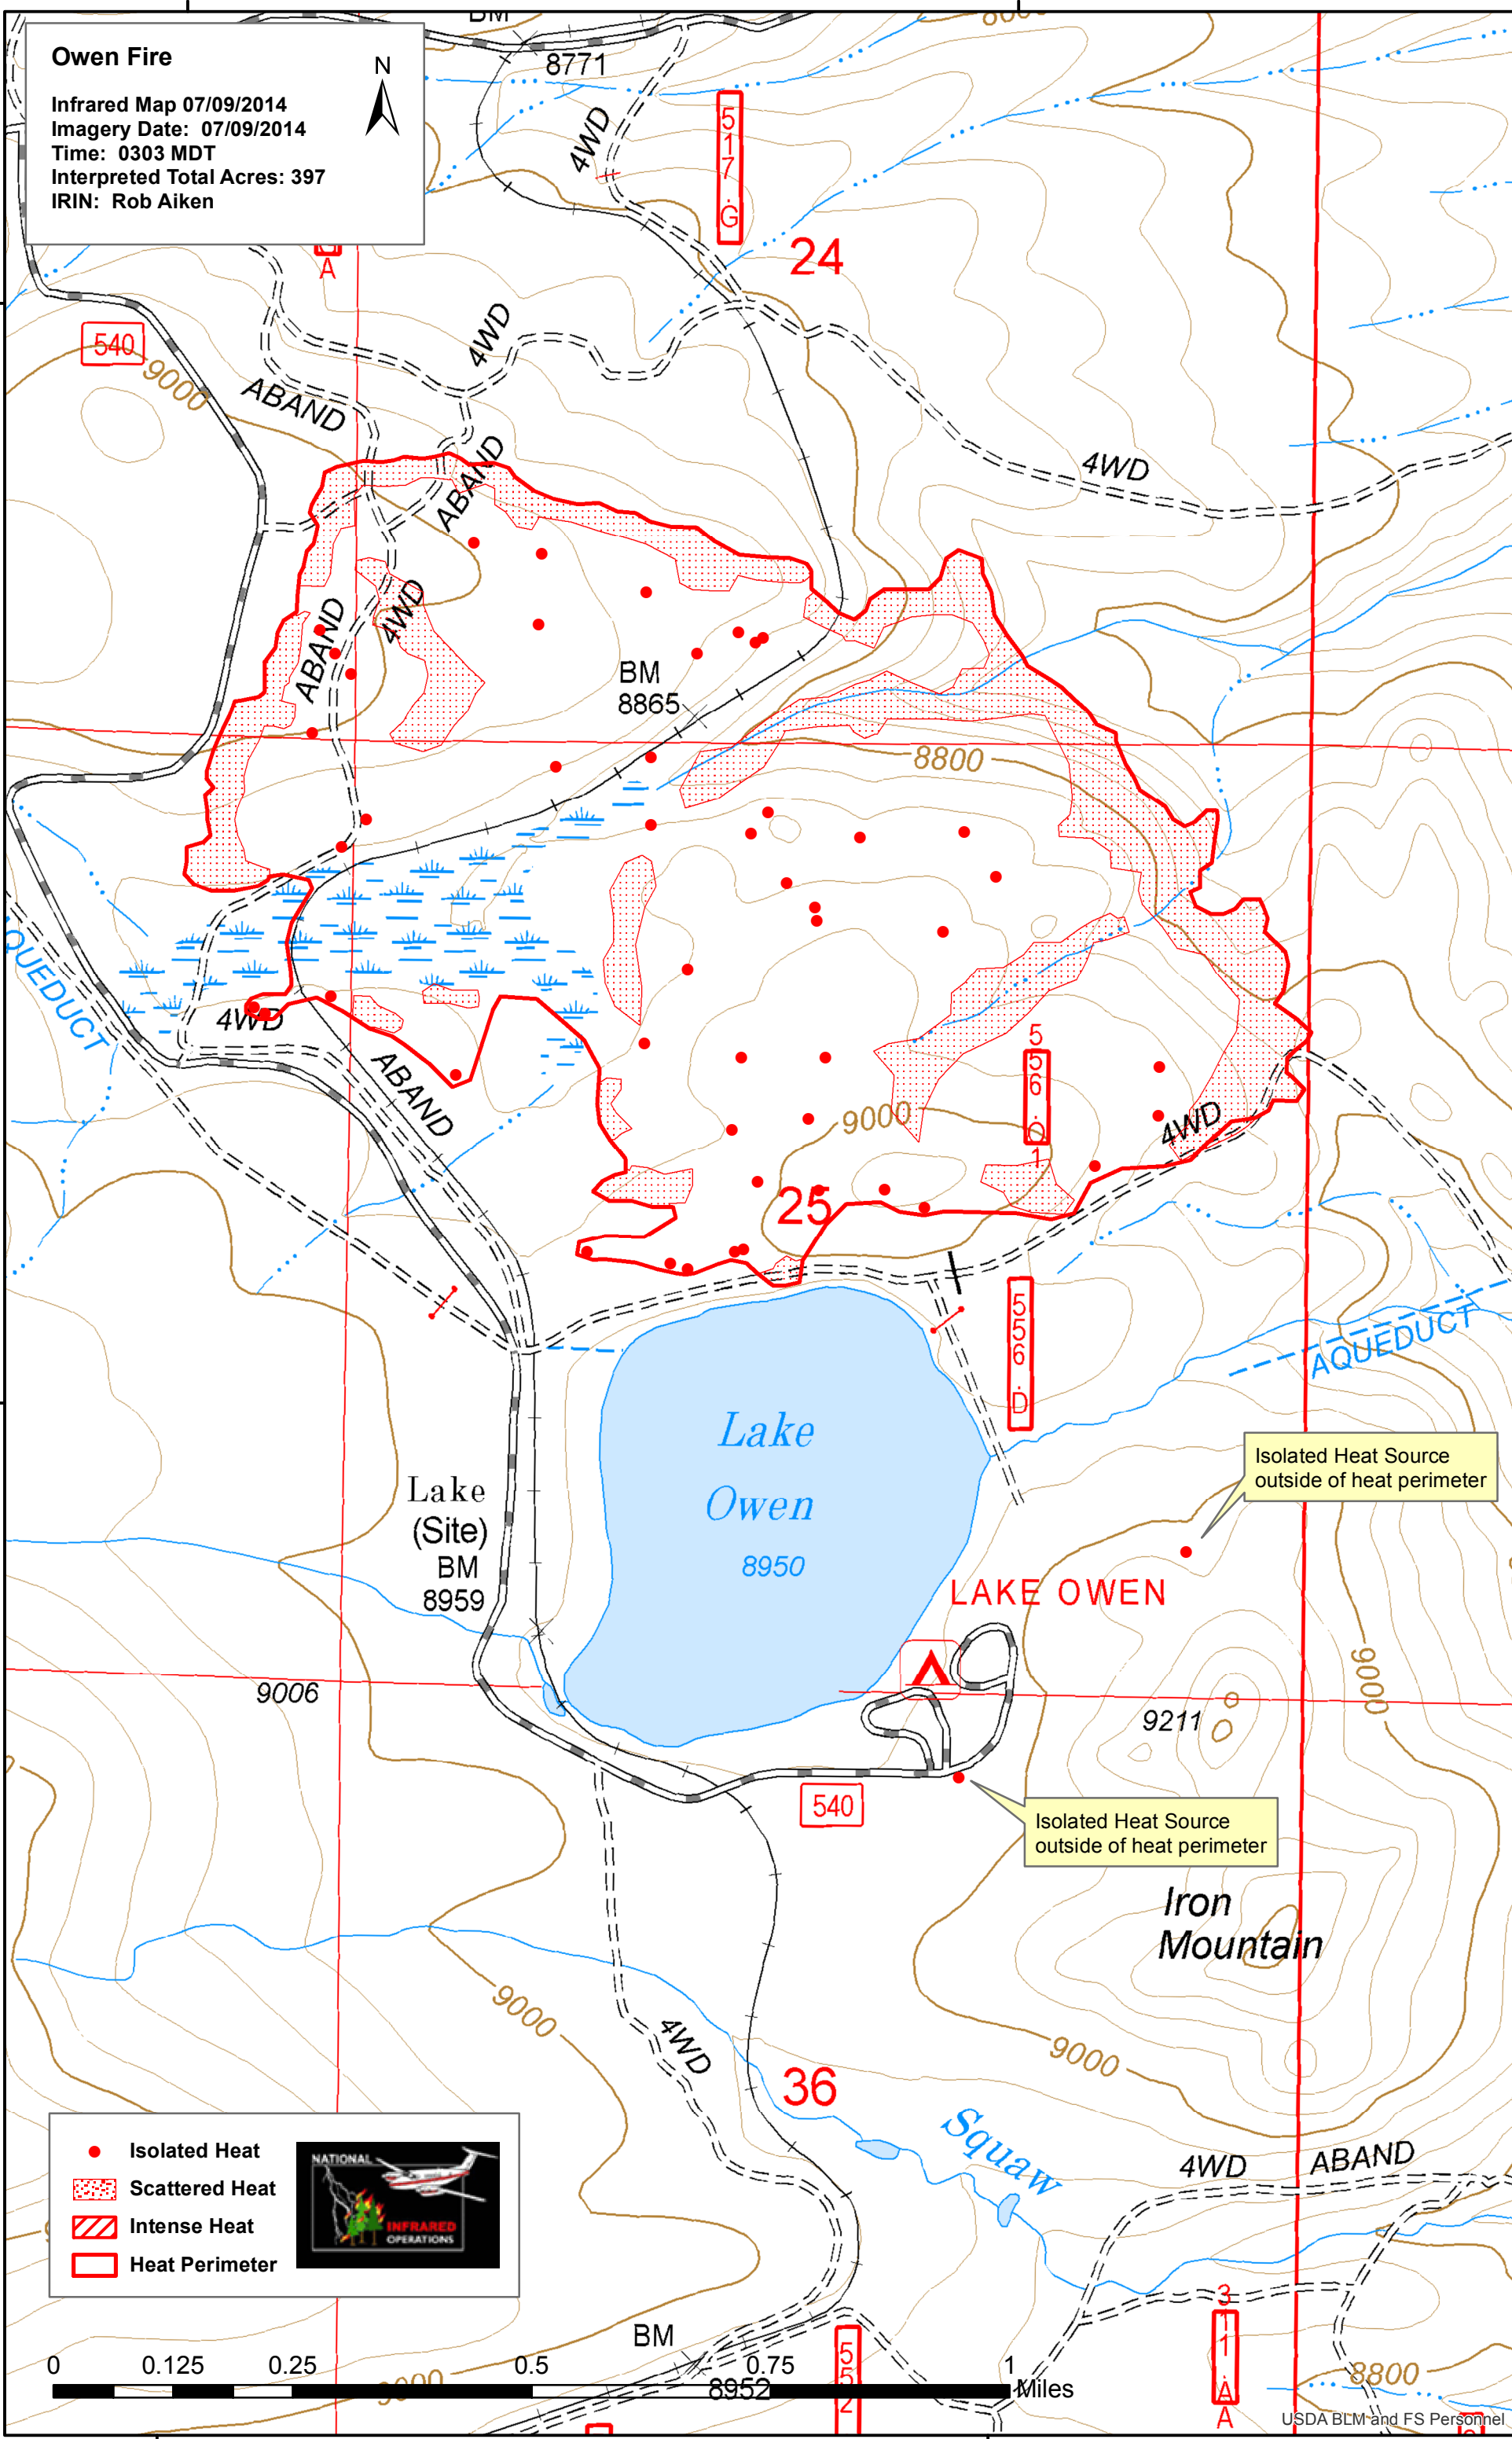

106°7'0"W

106°6'0"W

Owen Fire

Infrared Map 07/09/2014
Imagery Date: 07/09/2014
Time: 0303 MDT
Interpreted Total Acres: 397
IRIN: Rob Aiken

41°10'0"N

41°10'0"N

41°9'0"N

41°9'0"N

540

517 G

24

505

25

505

540

36

3 A

- Isolated Heat
- Scattered Heat
- Intense Heat
- Heat Perimeter

Isolated Heat Source outside of heat perimeter

Isolated Heat Source outside of heat perimeter

106°7'0"W

106°6'0"W