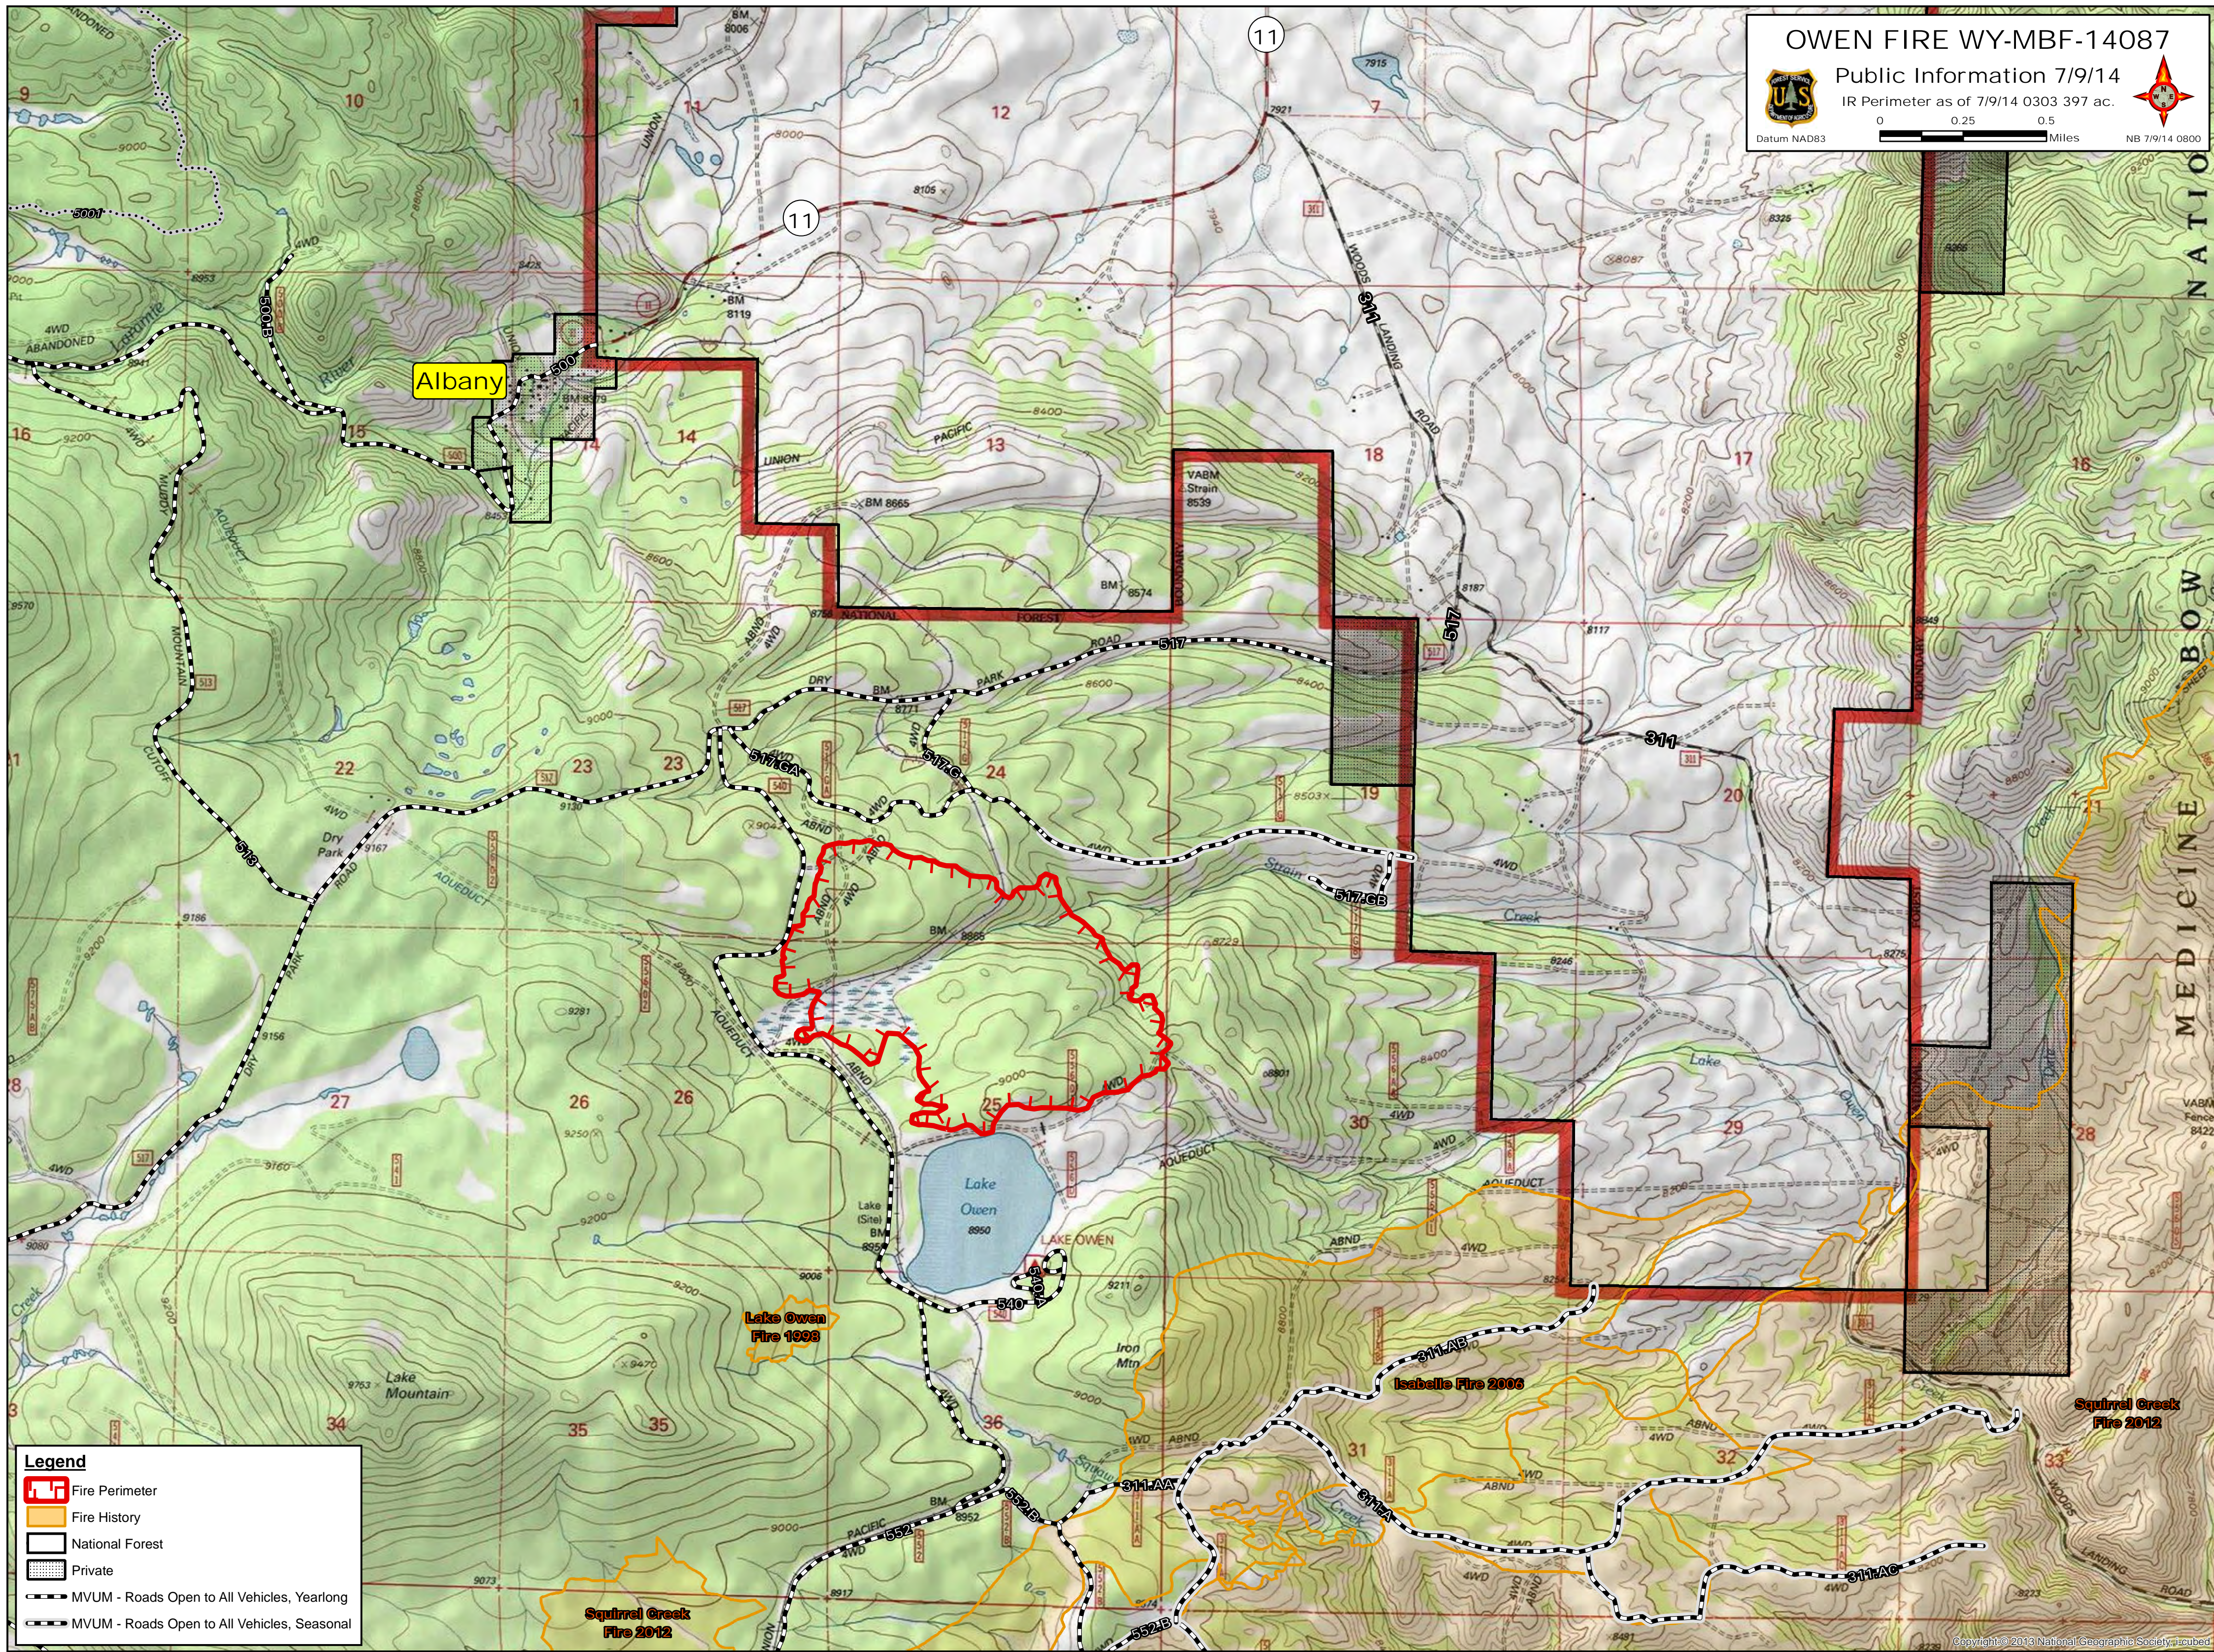

OWEN FIRE WY-MBF-14087

Public Information 7/9/14
IR Perimeter as of 7/9/14 0303 397 ac.

Datum NAD83 0 0.25 0.5 Miles NB 7/9/14 0800

Albany

Lake Owen Fire 1998

Isabelle Fire 2006

Squirrel Creek Fire 2012

Squirrel Creek Fire 2012

Legend

- Fire Perimeter
- Fire History
- National Forest
- Private
- MVUM - Roads Open to All Vehicles, Yearlong
- MVUM - Roads Open to All Vehicles, Seasonal