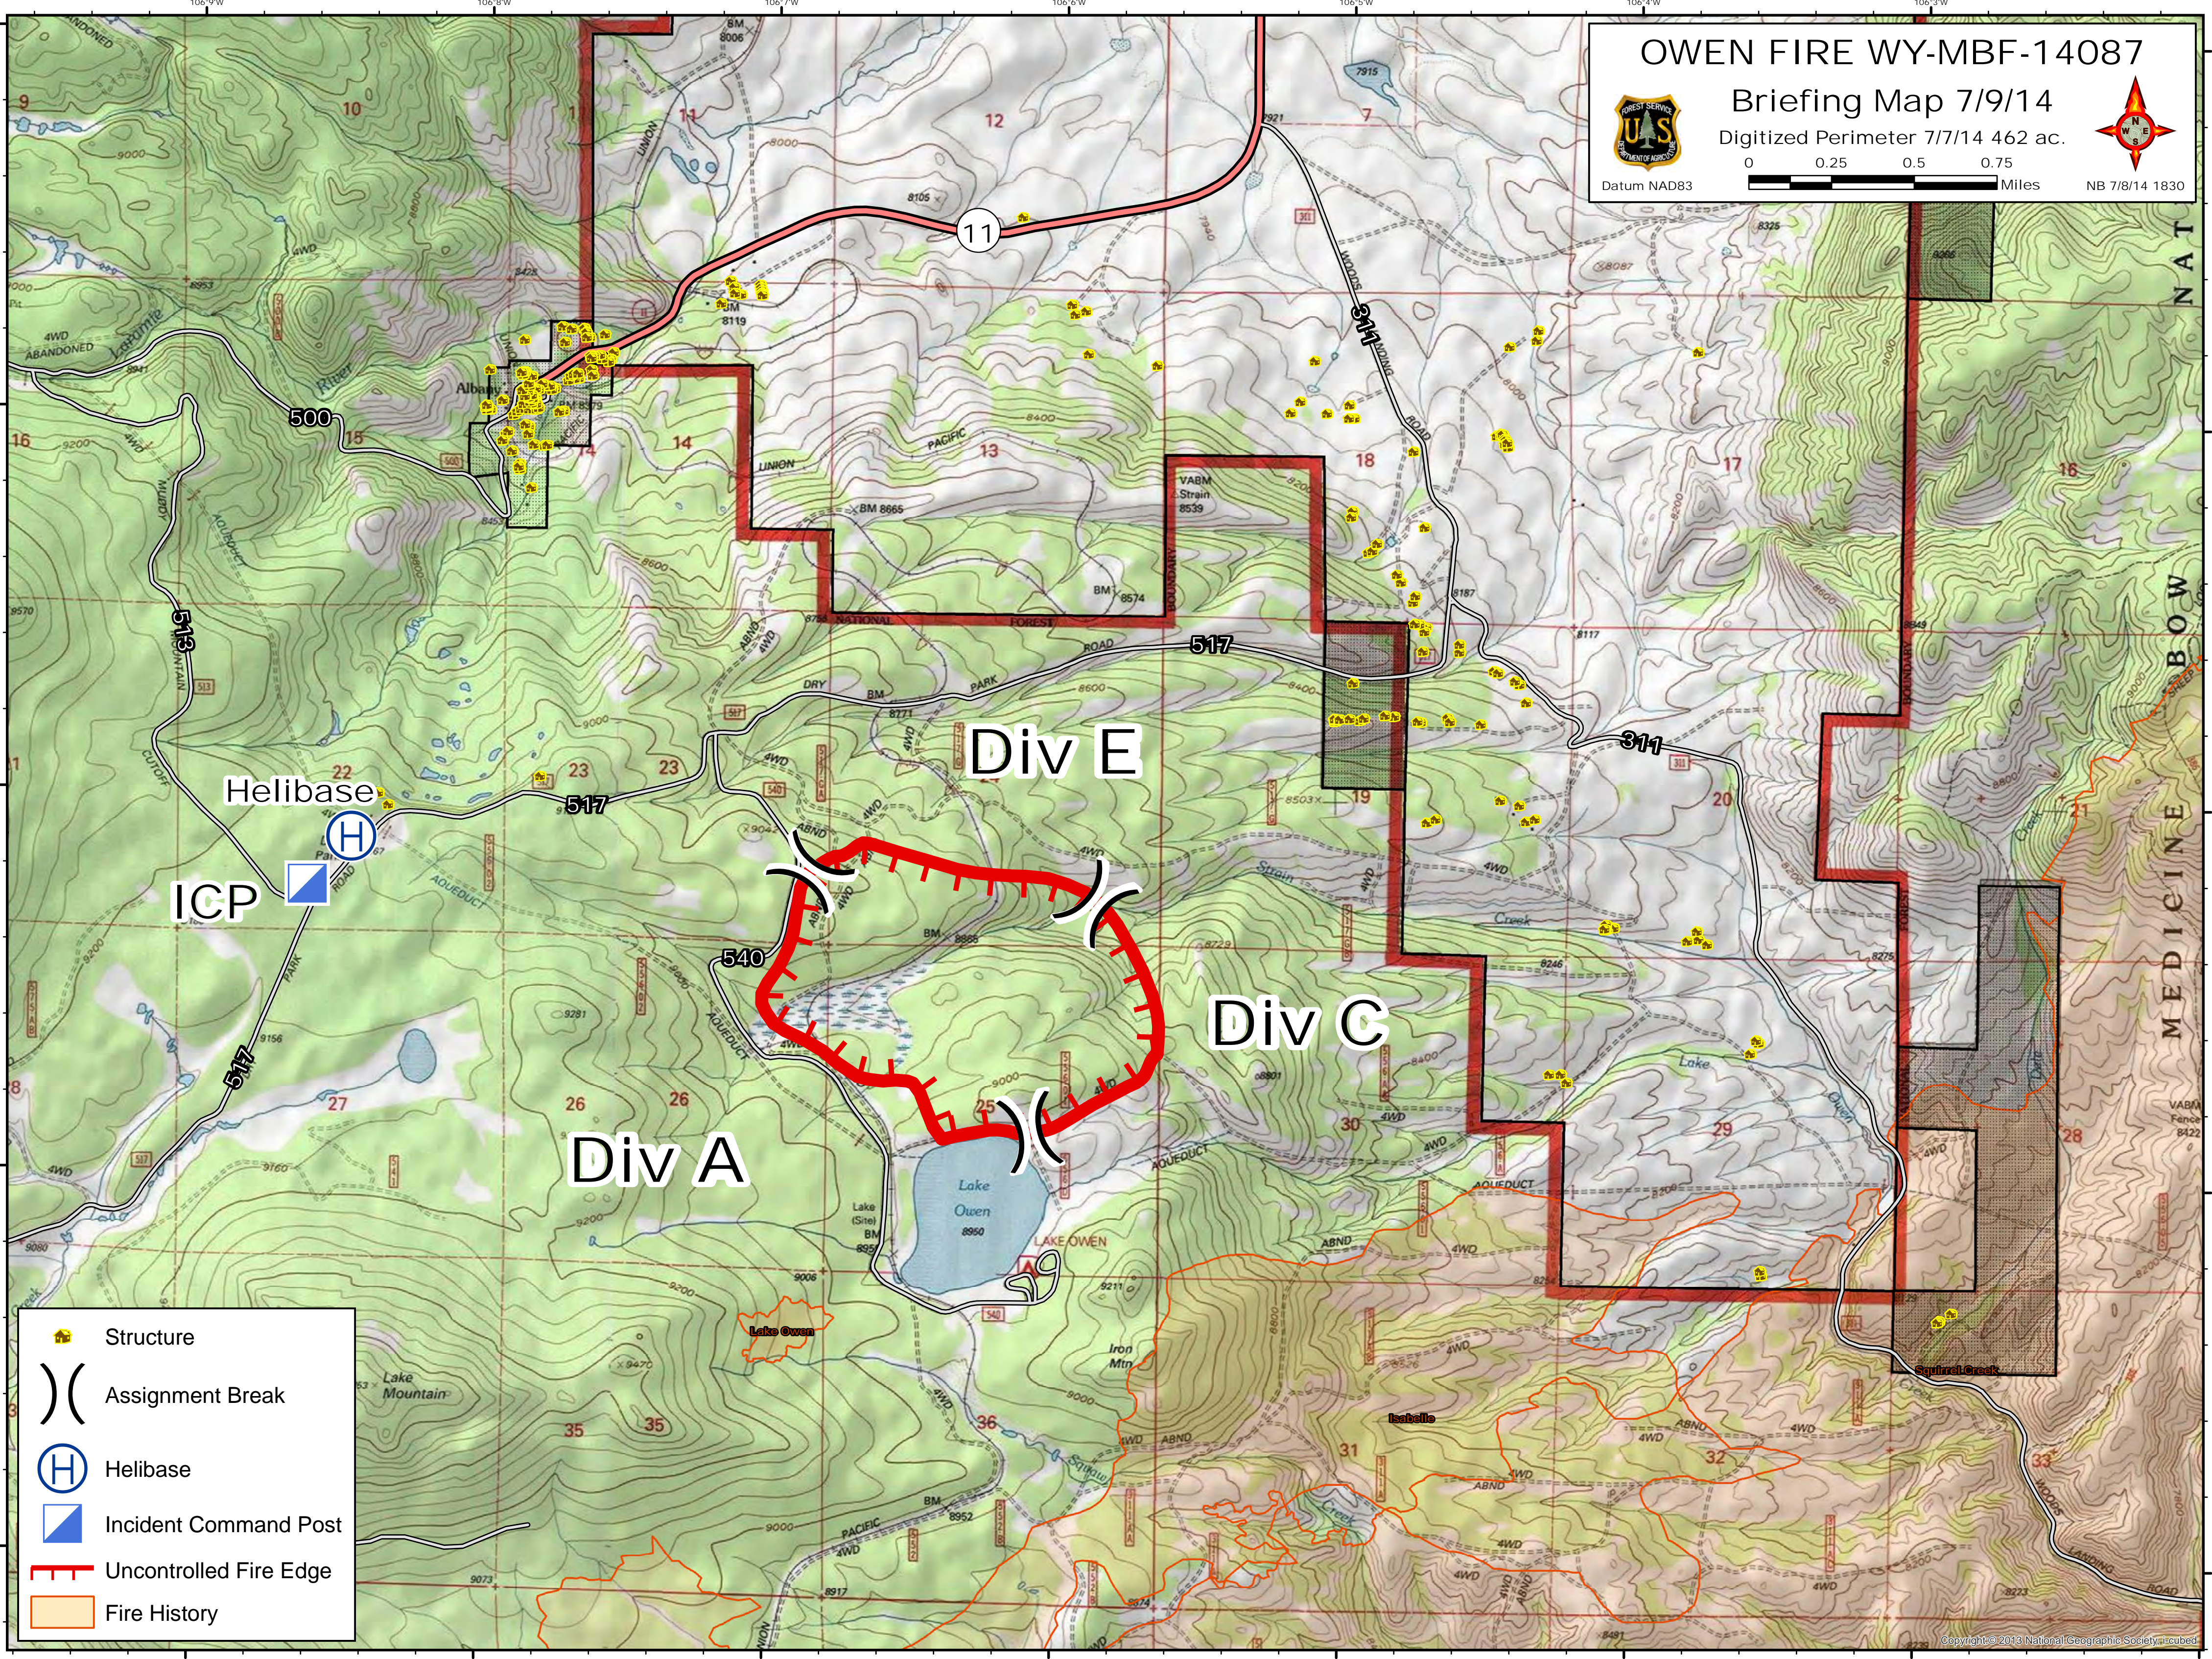

OWEN FIRE WY-MBF-14087

Briefing Map 7/9/14

Digitized Perimeter 7/7/14 462 ac.

0 0.25 0.5 0.75 Miles

Datum NAD83

NB 7/8/14 1830

- Structure
- Assignment Break
- Helibase
- Incident Command Post
- Uncontrolled Fire Edge
- Fire History