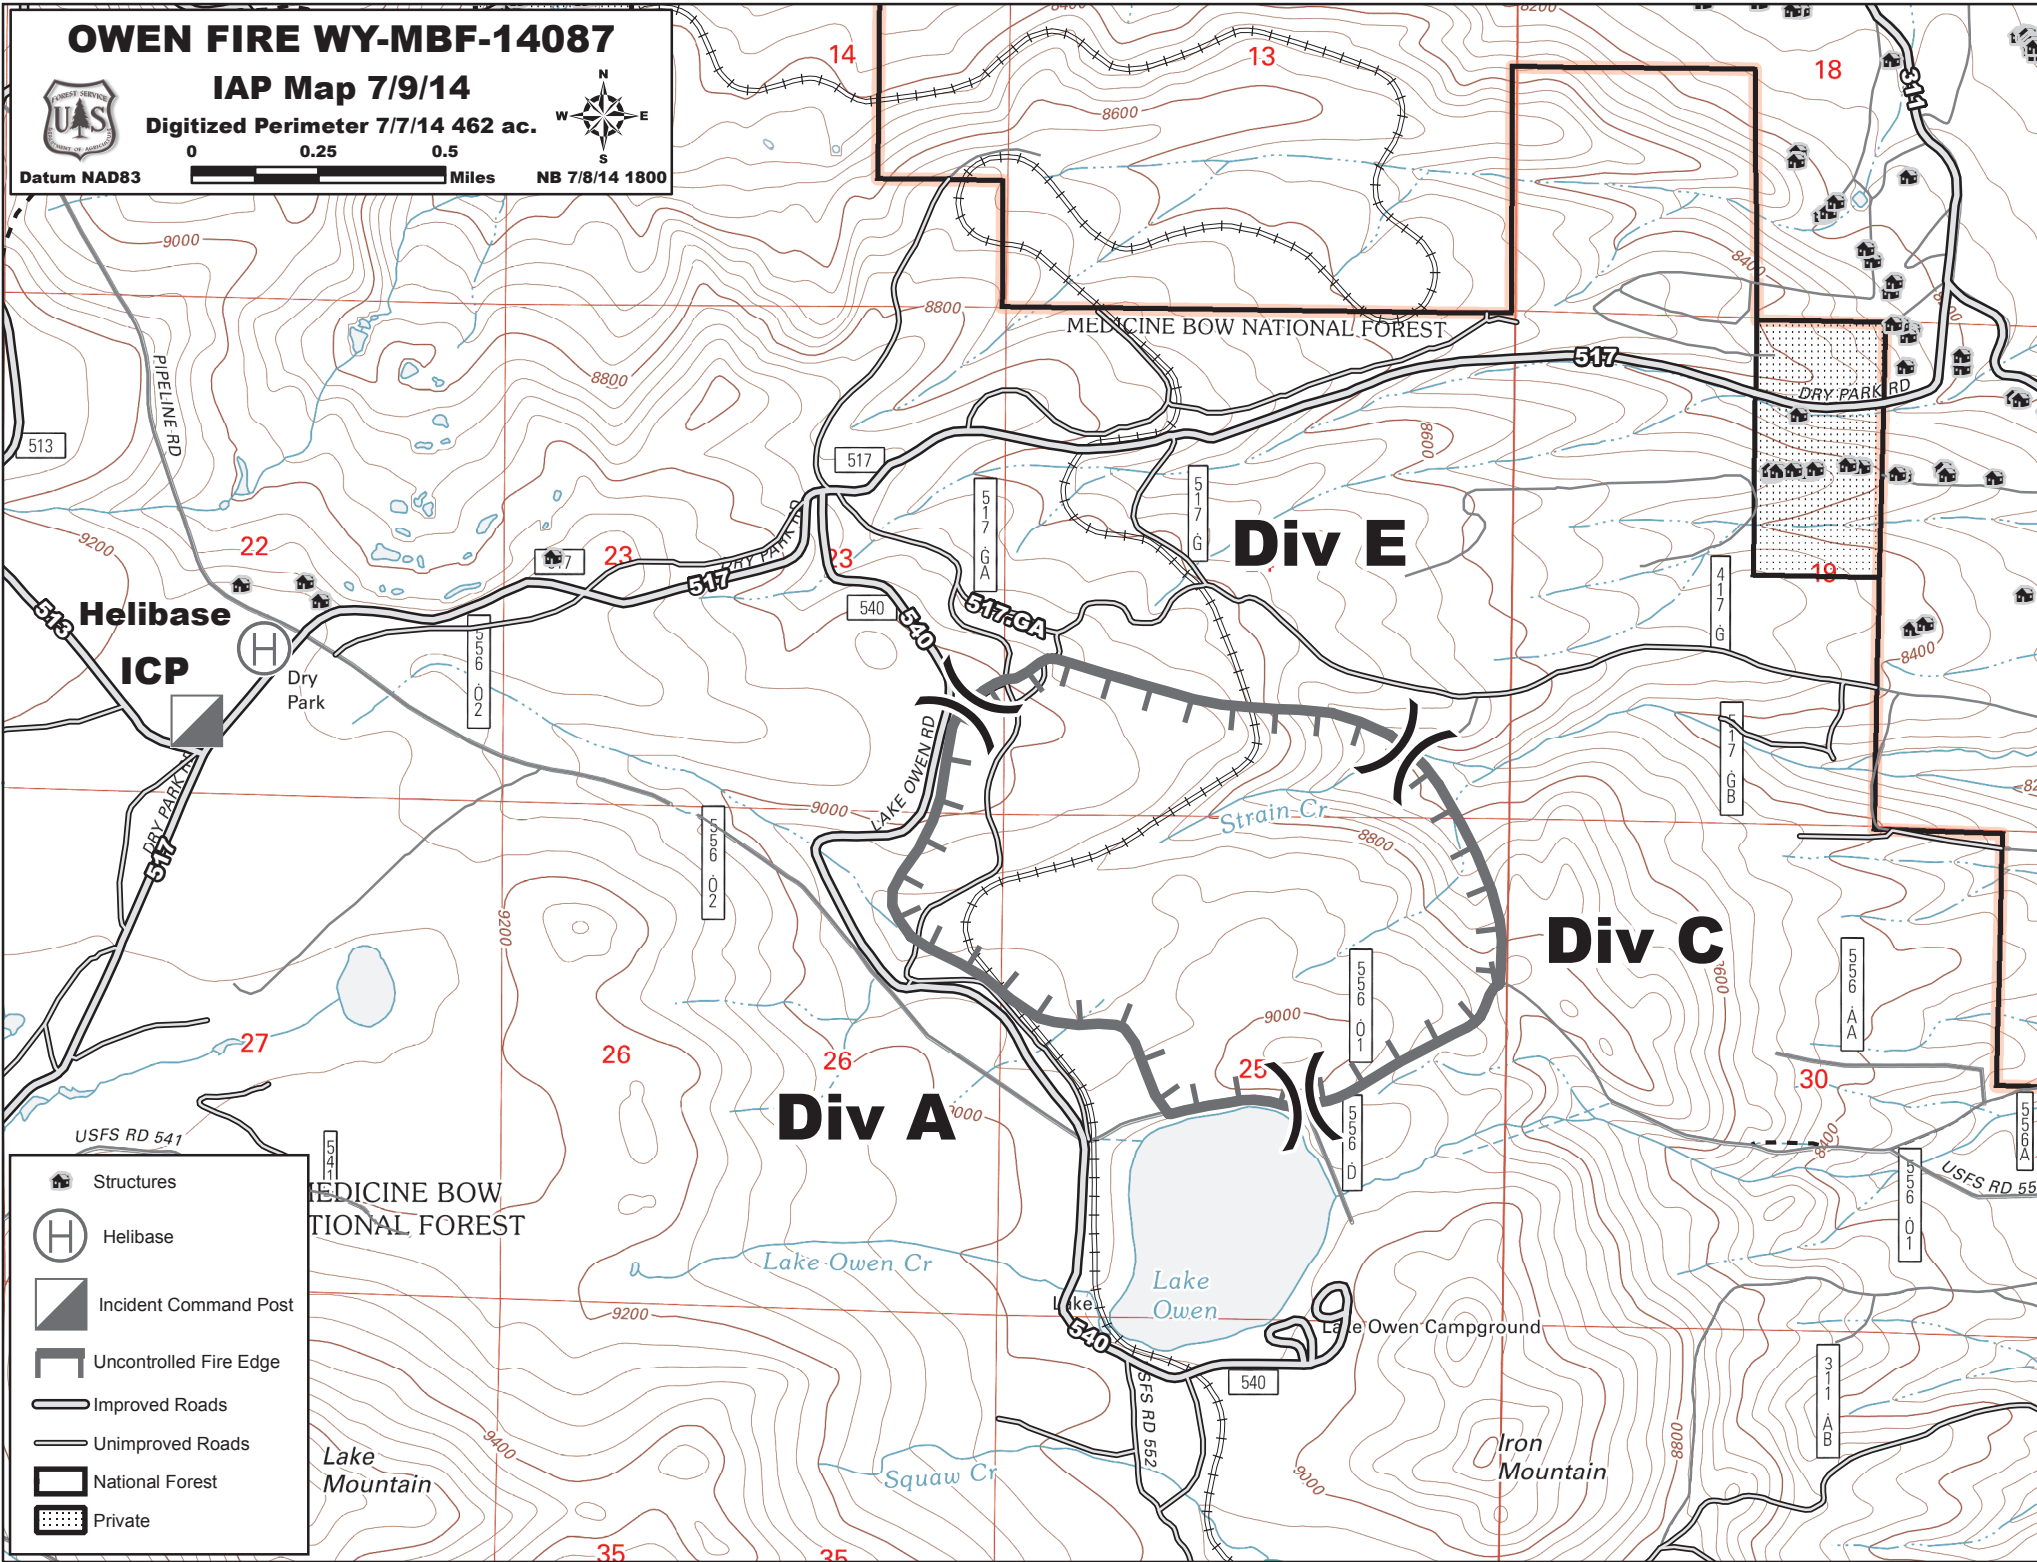

OWEN FIRE WY-MBF-14087

IAP Map 7/9/14

Digitized Perimeter 7/7/14 462 ac.

Datum NAD83

NB 7/8/14 1800

- Structures
- Helibase
- Incident Command Post
- Uncontrolled Fire Edge
- Improved Roads
- Unimproved Roads
- National Forest
- Private