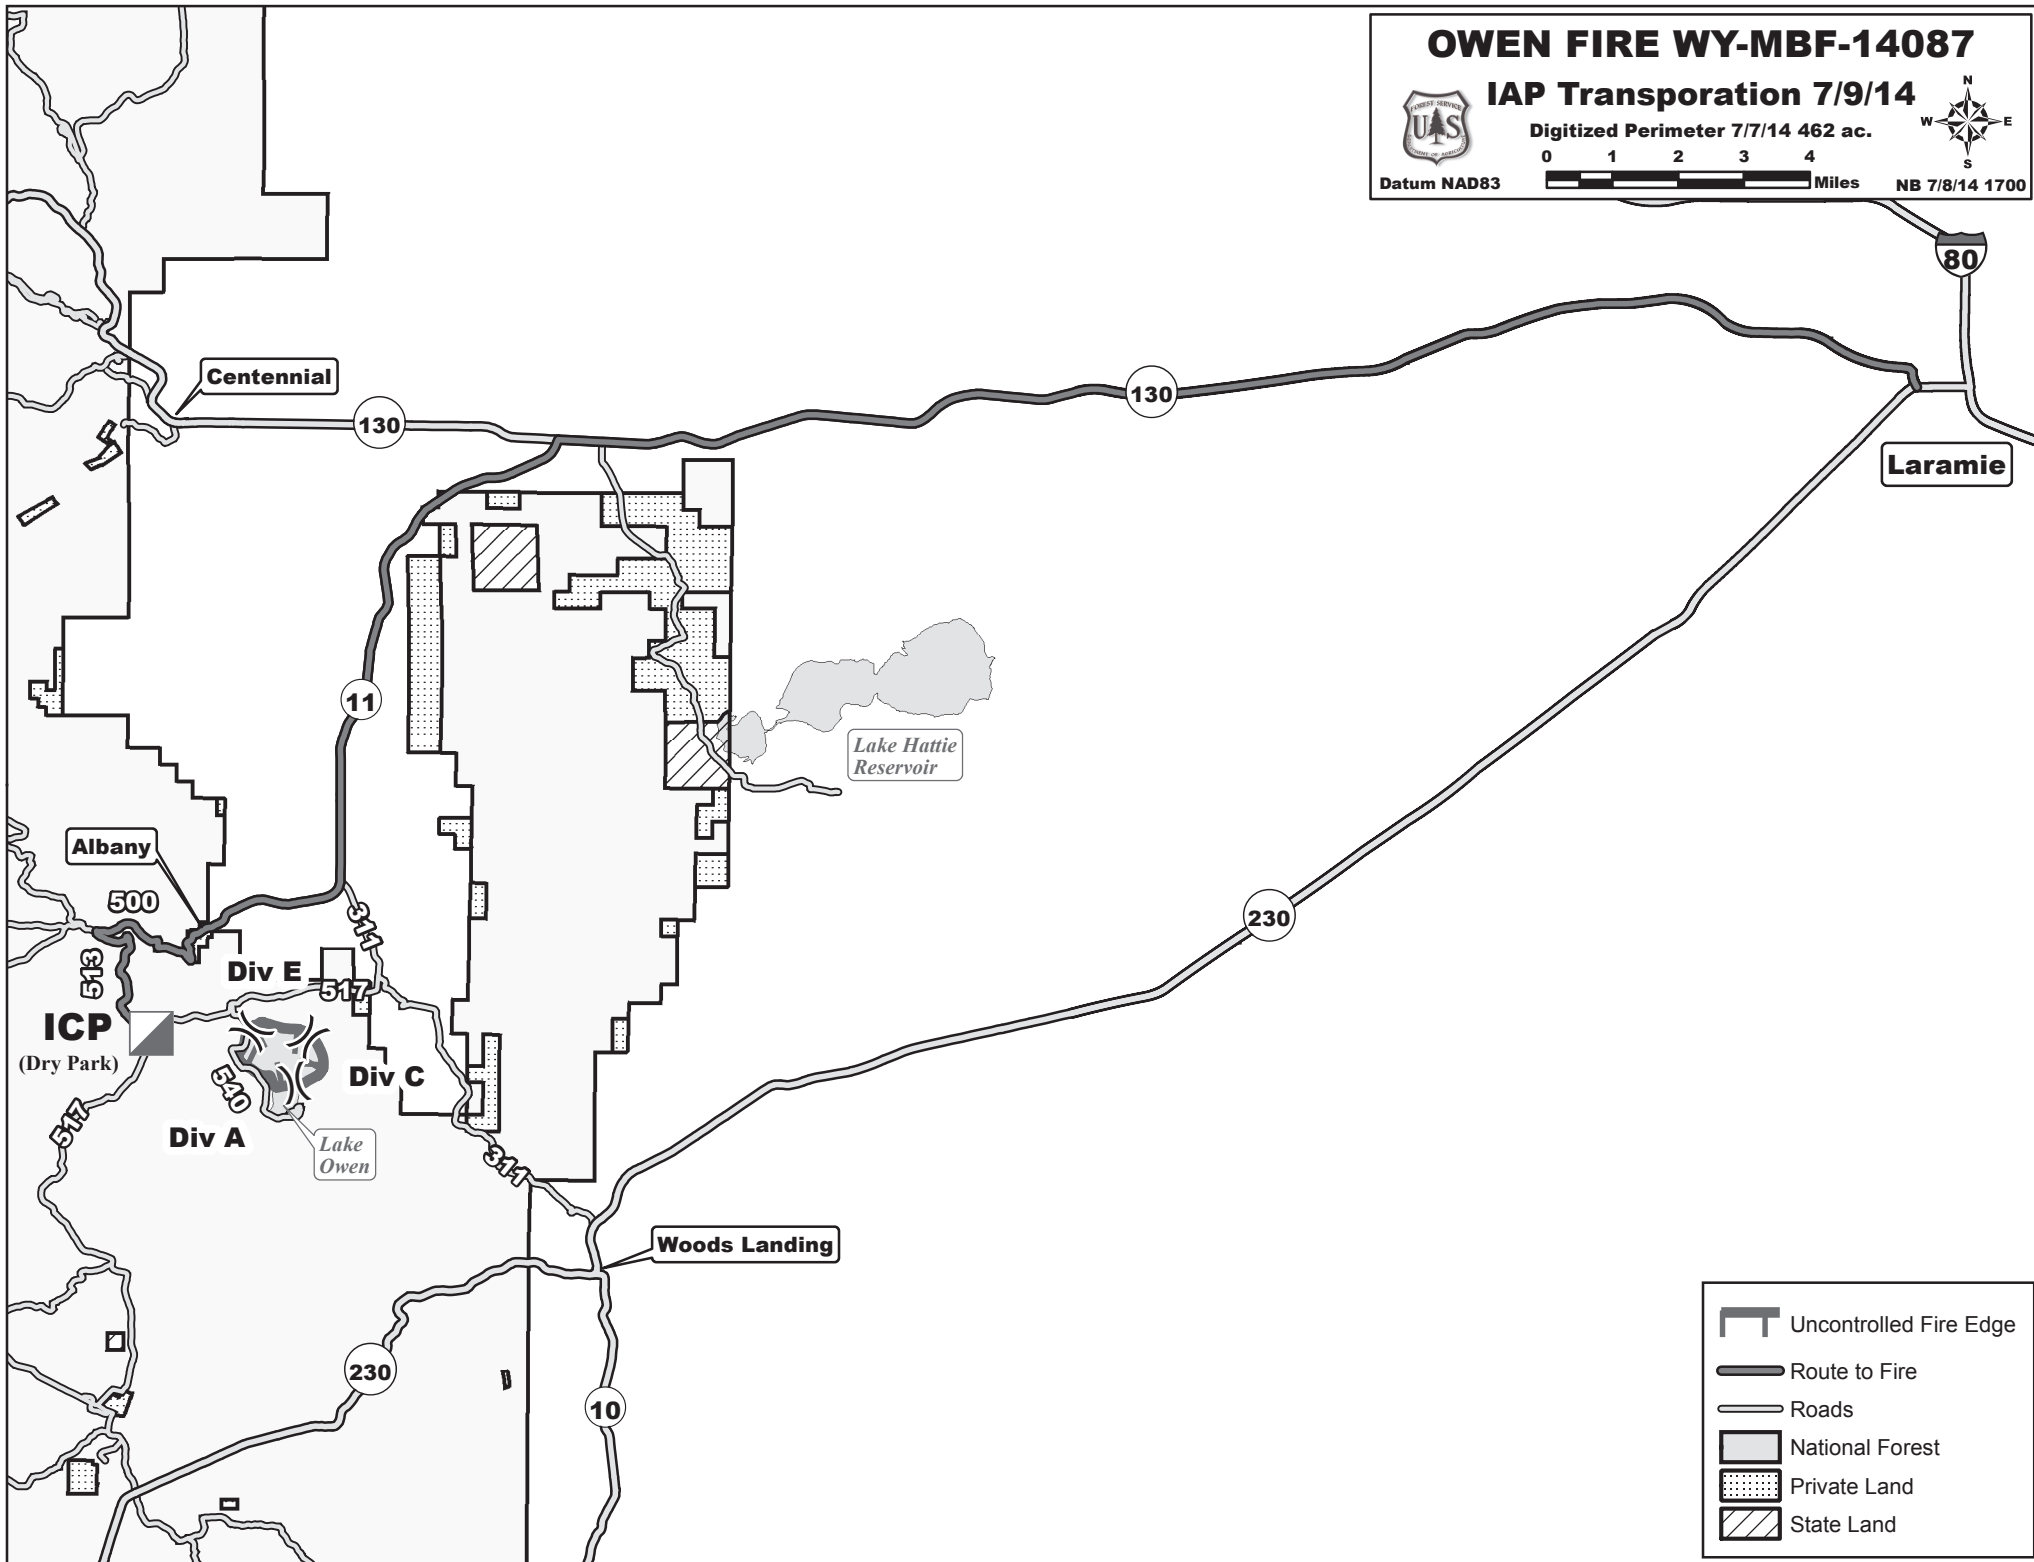

# OWEN FIRE WY-MBF-14087

## IAP Transportation 7/9/14

Digitized Perimeter 7/7/14 462 ac.

Datum NAD83

0 1 2 3 4 Miles

NB 7/8/14 1700

- Uncontrolled Fire Edge
- Route to Fire
- Roads
- National Forest
- Private Land
- State Land