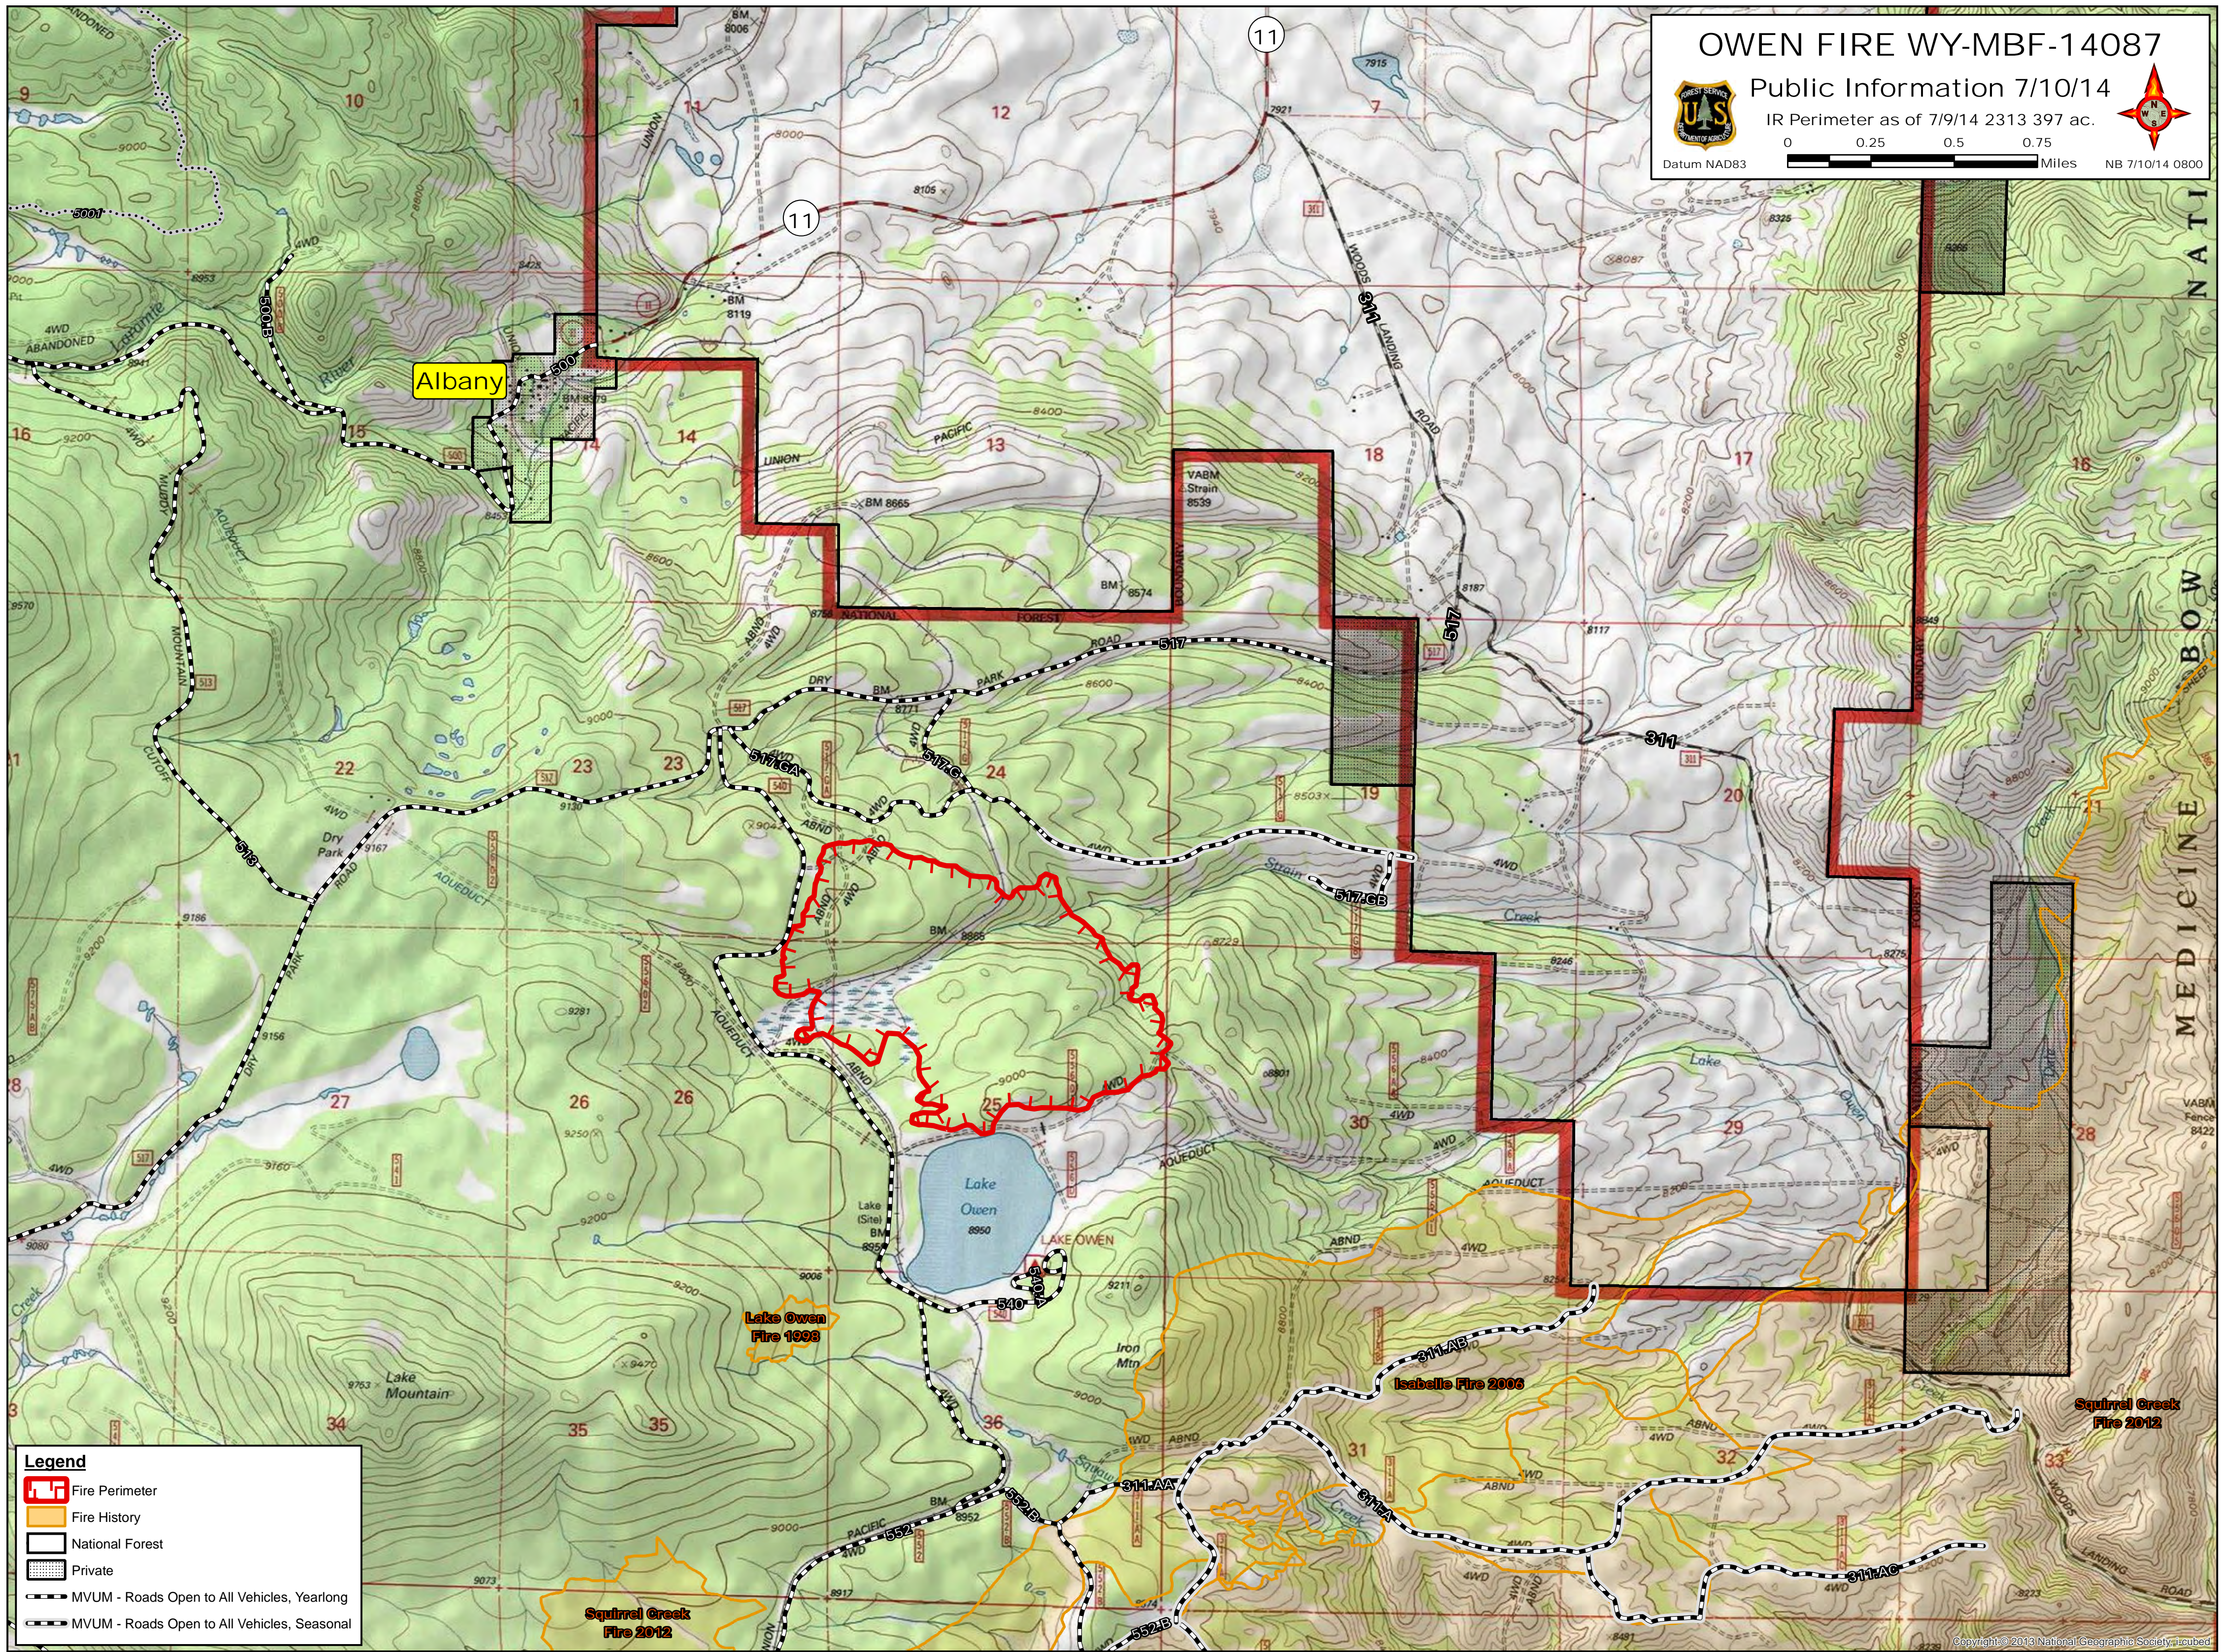

OWEN FIRE WY-MBF-14087

Public Information 7/10/14

IR Perimeter as of 7/9/14 2313 397 ac.

Datum NAD83 0 0.25 0.5 0.75 Miles NB 7/10/14 0800

Legend

- Fire Perimeter
- Fire History
- National Forest
- Private
- MVUM - Roads Open to All Vehicles, Yearlong
- MVUM - Roads Open to All Vehicles, Seasonal