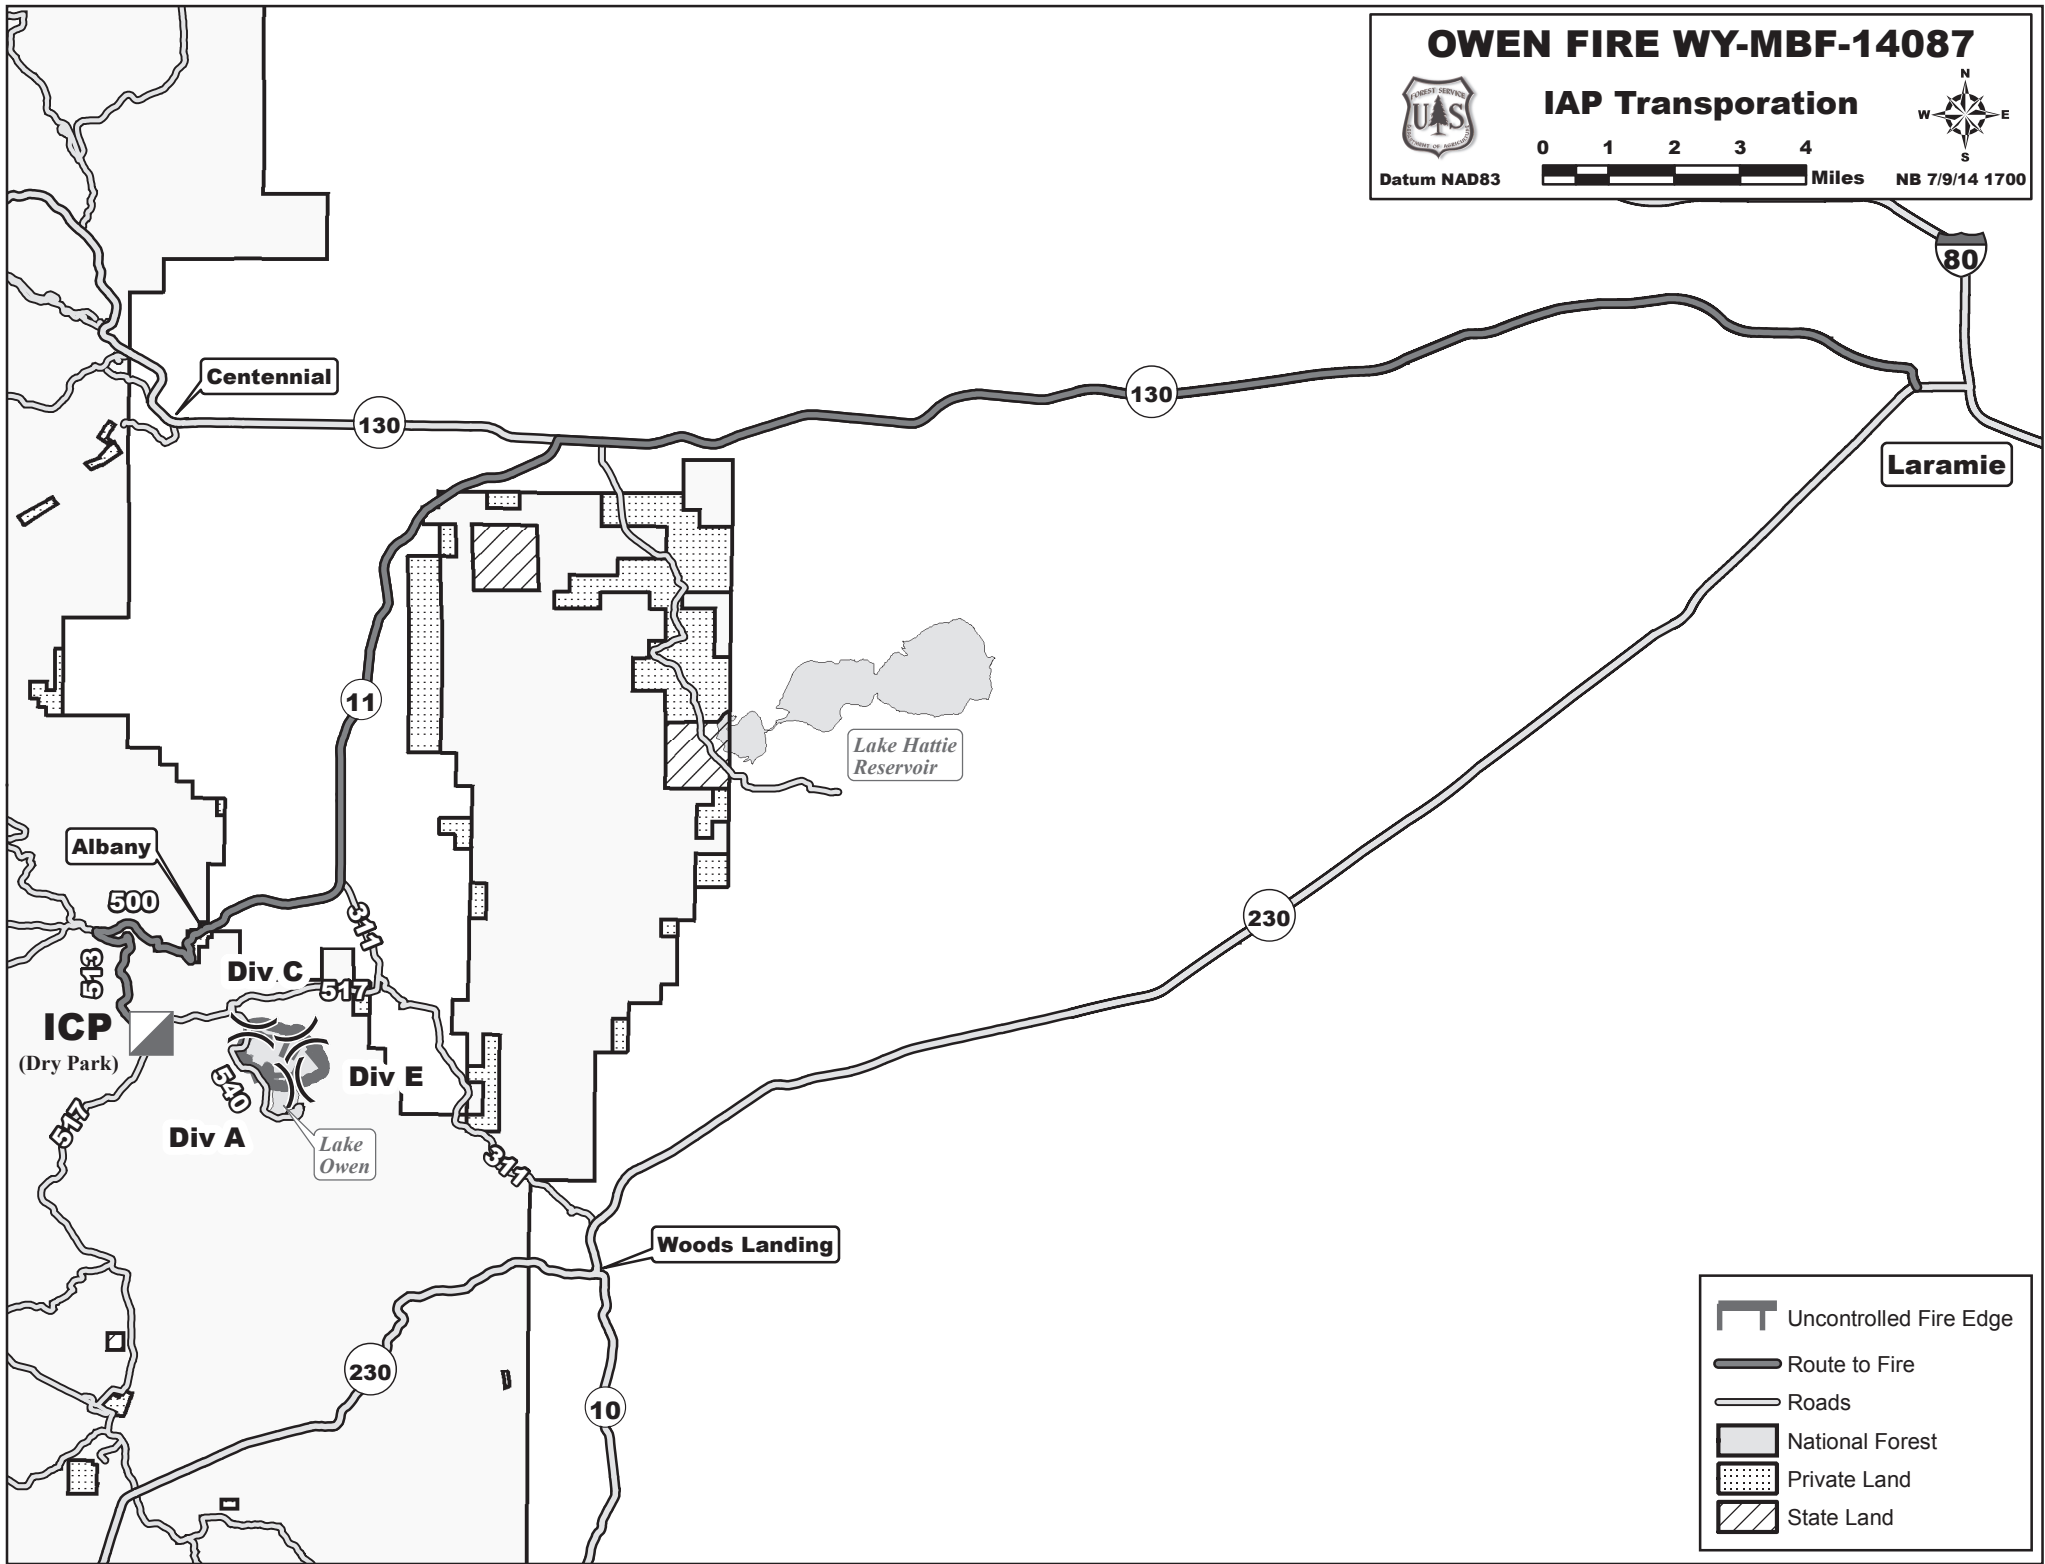

OWEN FIRE WY-MBF-14087

IAP Transportation

Datum NAD83

NB 7/9/14 1700

- Uncontrolled Fire Edge
- Route to Fire
- Roads
- National Forest
- Private Land
- State Land