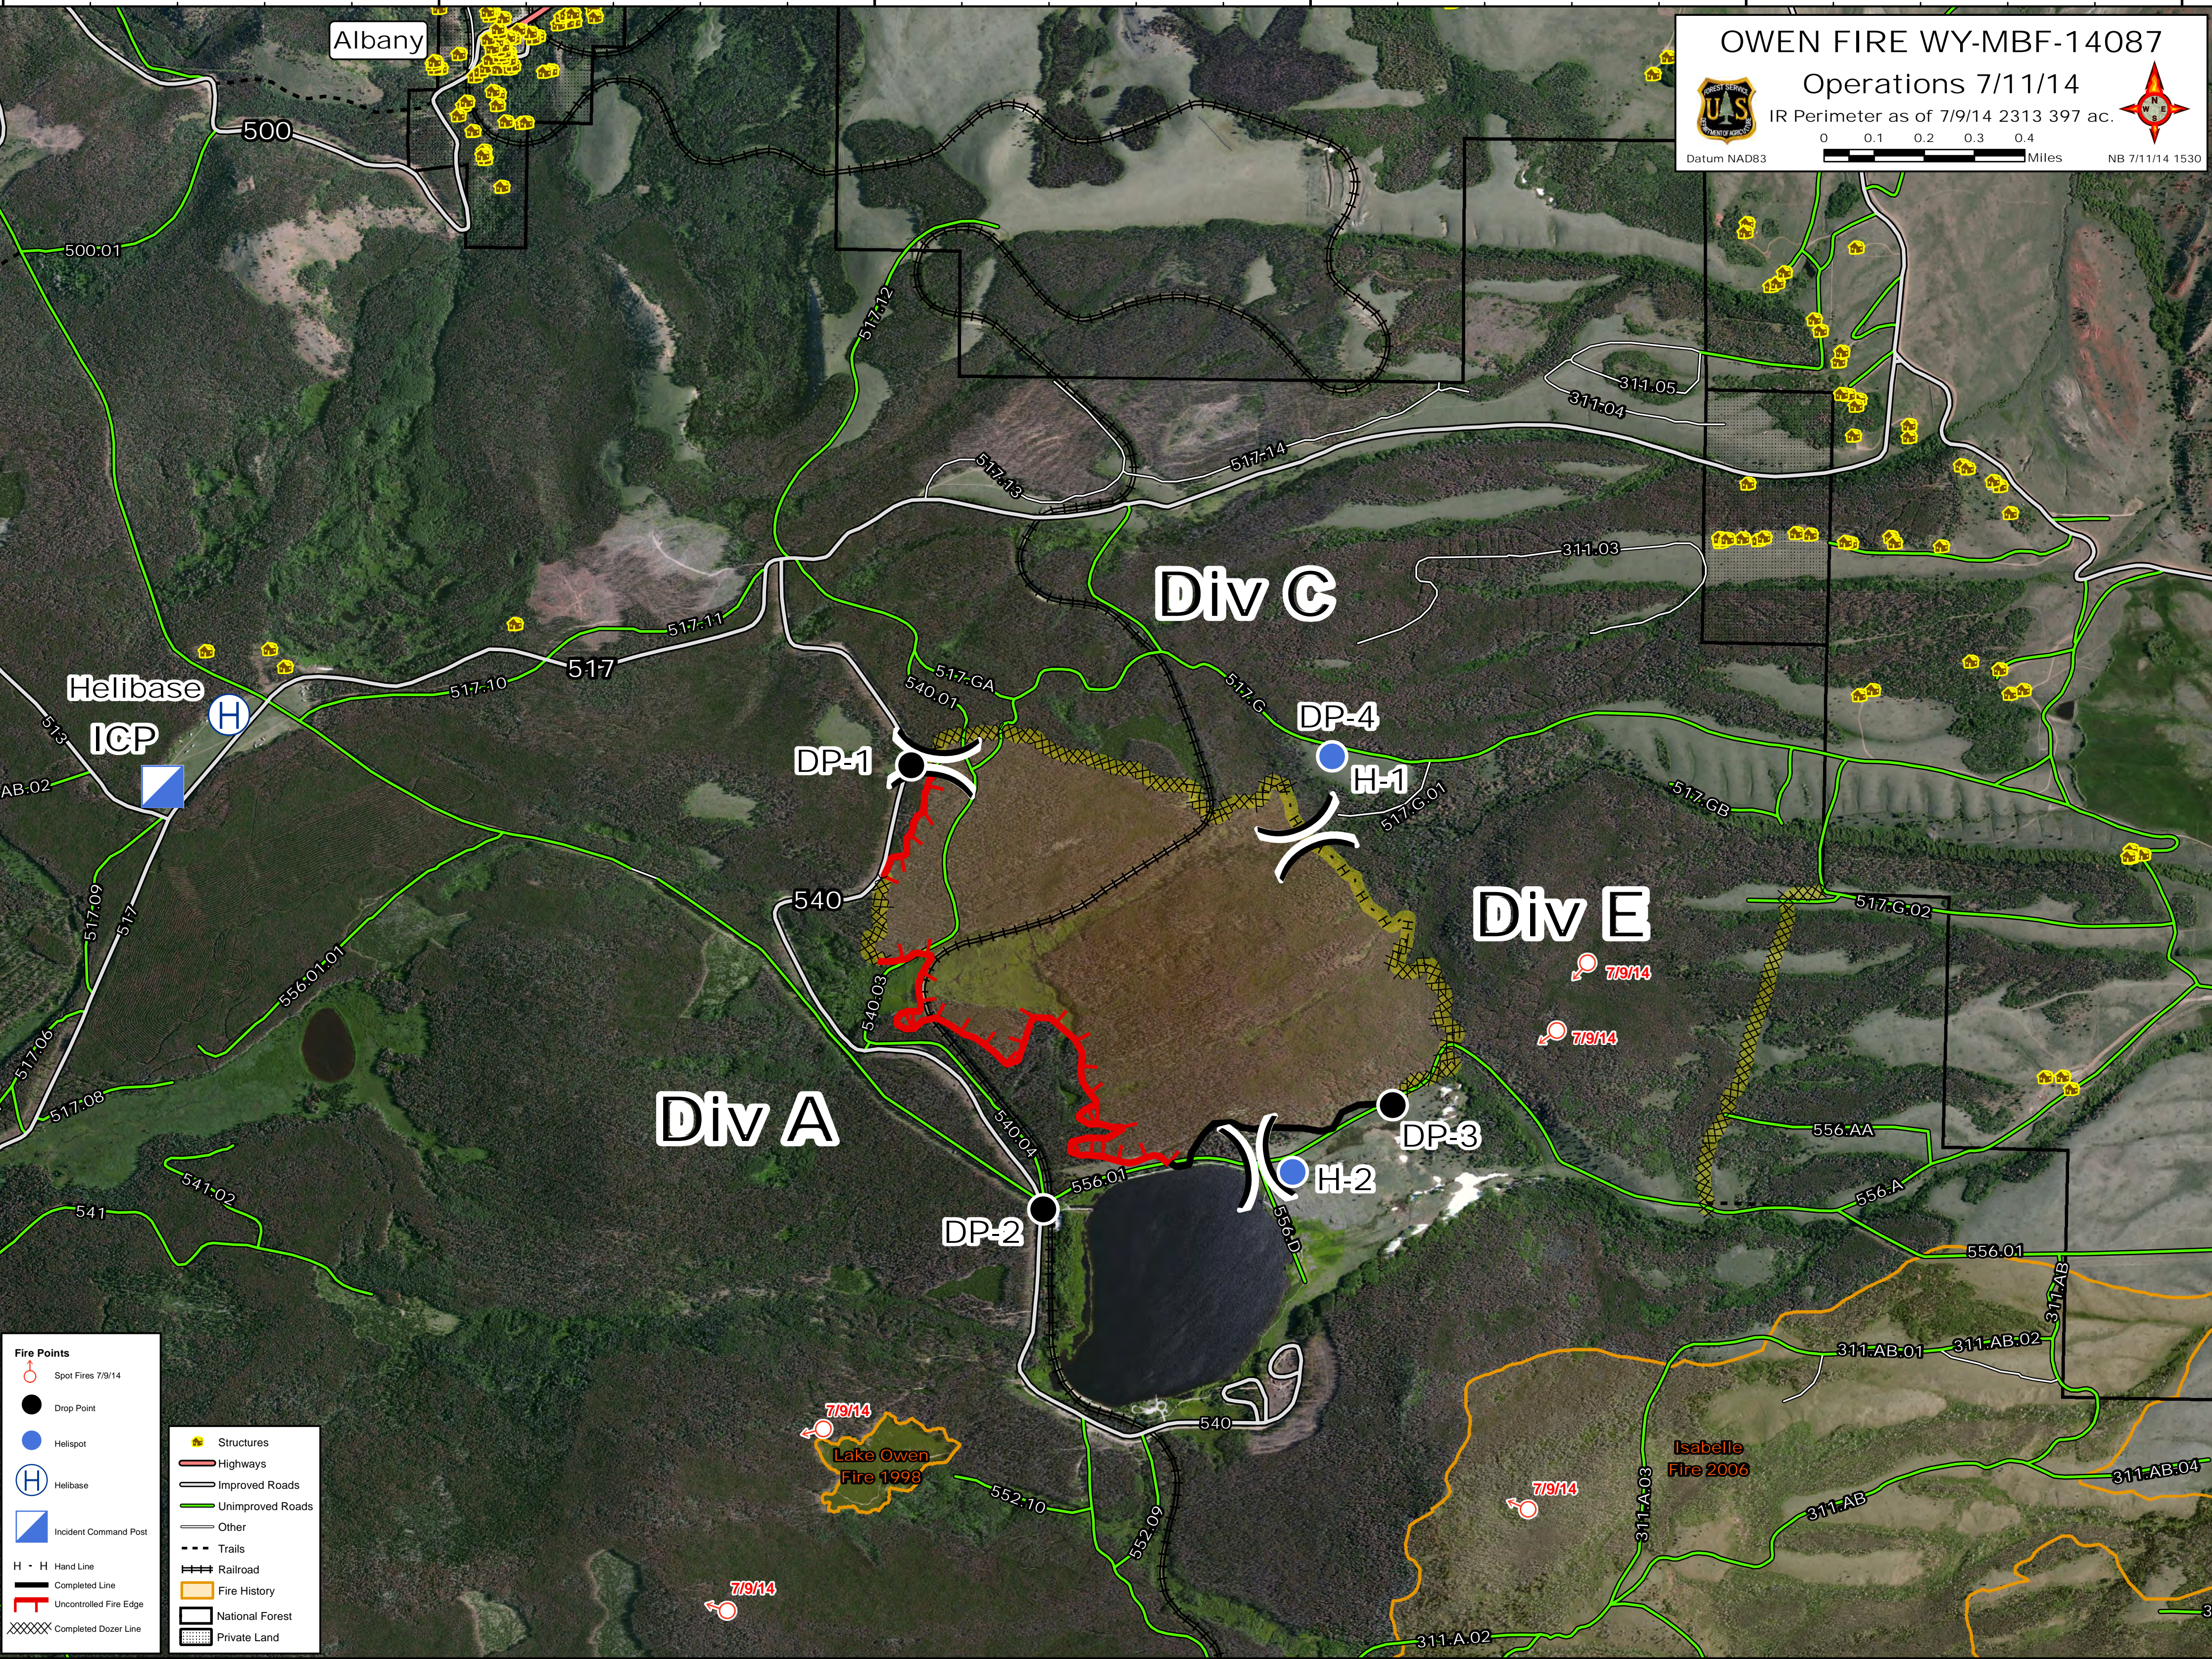

OWEN FIRE WY-MBF-14087
Operations 7/11/14
 IR Perimeter as of 7/9/14 2313 397 ac.
 Datum NAD83  Miles NB 7/11/14 1530

Fire Points	
	Spot Fires 7/9/14
	Drop Point
	Helispot
	Helibase
	Incident Command Post
	Hand Line
	Completed Line
	Uncontrolled Fire Edge
	Completed Dozer Line

	Structures
	Highways
	Improved Roads
	Unimproved Roads
	Other
	Trails
	Railroad
	Fire History
	National Forest
	Private Land