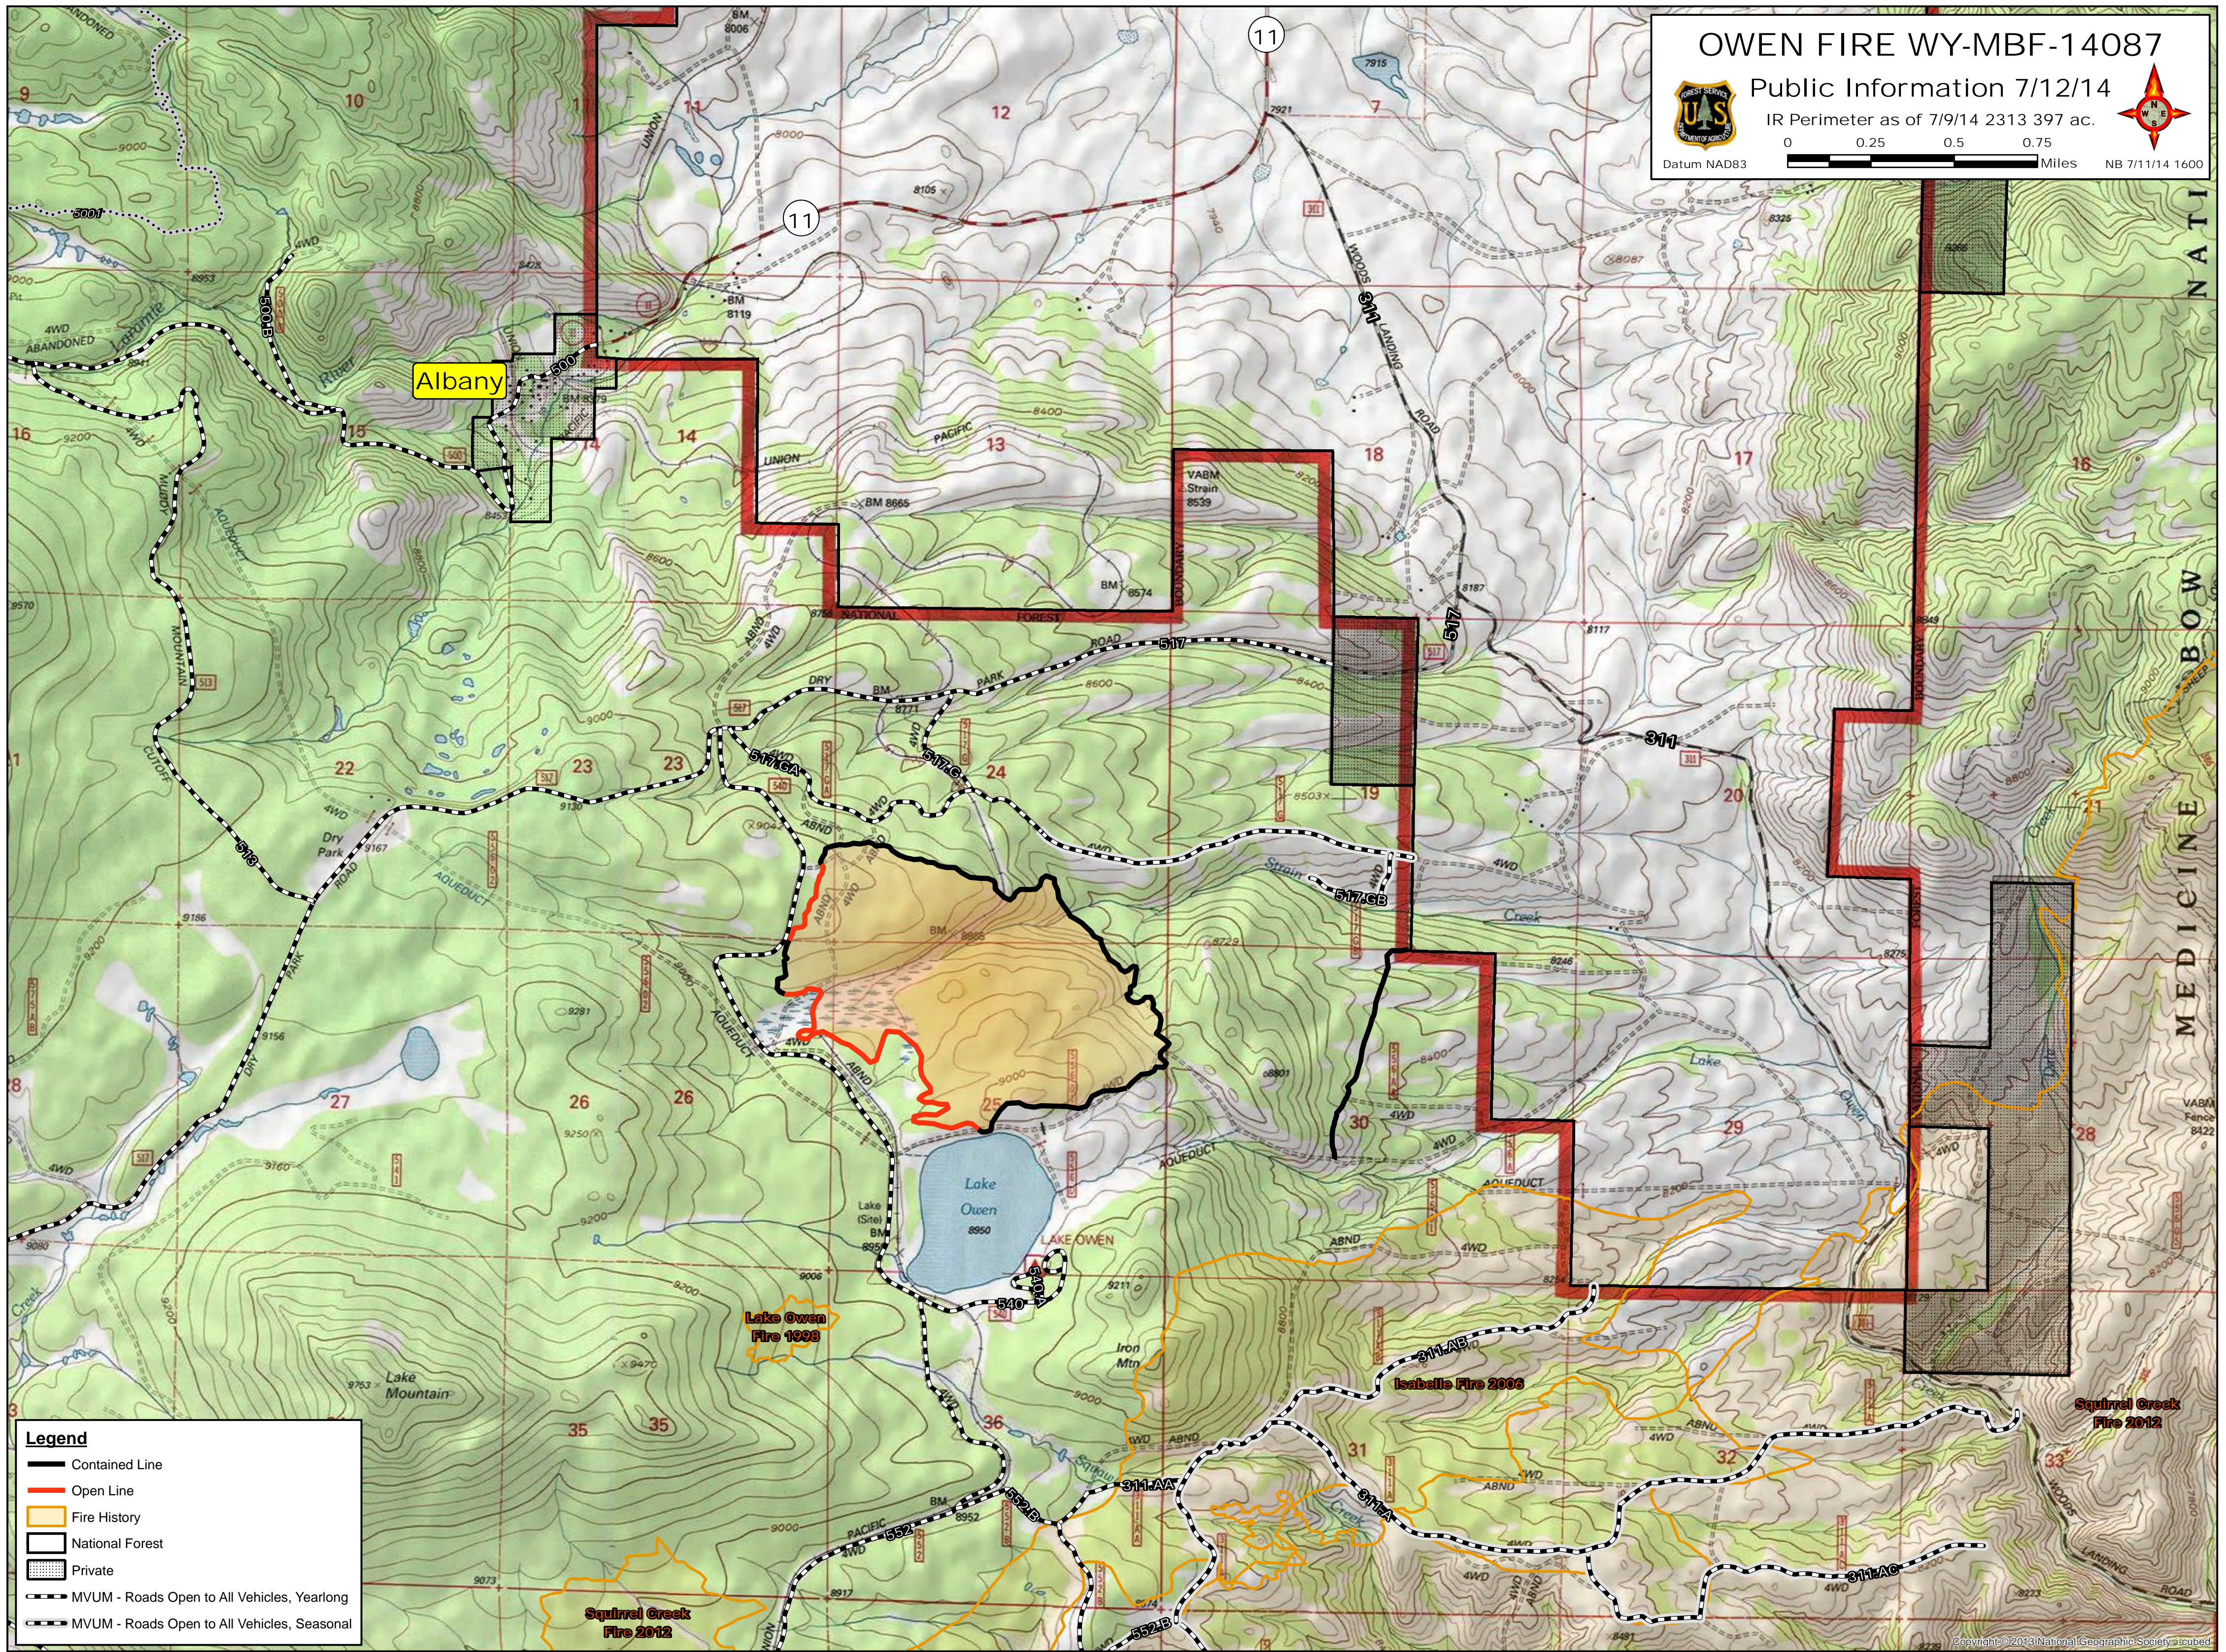

OWEN FIRE WY-MBF-14087

Public Information 7/12/14

IR Perimeter as of 7/9/14 2313 397 ac.

0 0.25 0.5 0.75 Miles

Datum NAD83

NB 7/11/14 1600

Legend

- Contained Line
- Open Line
- Fire History
- National Forest
- Private
- MVUM - Roads Open to All Vehicles, Yearlong
- MVUM - Roads Open to All Vehicles, Seasonal