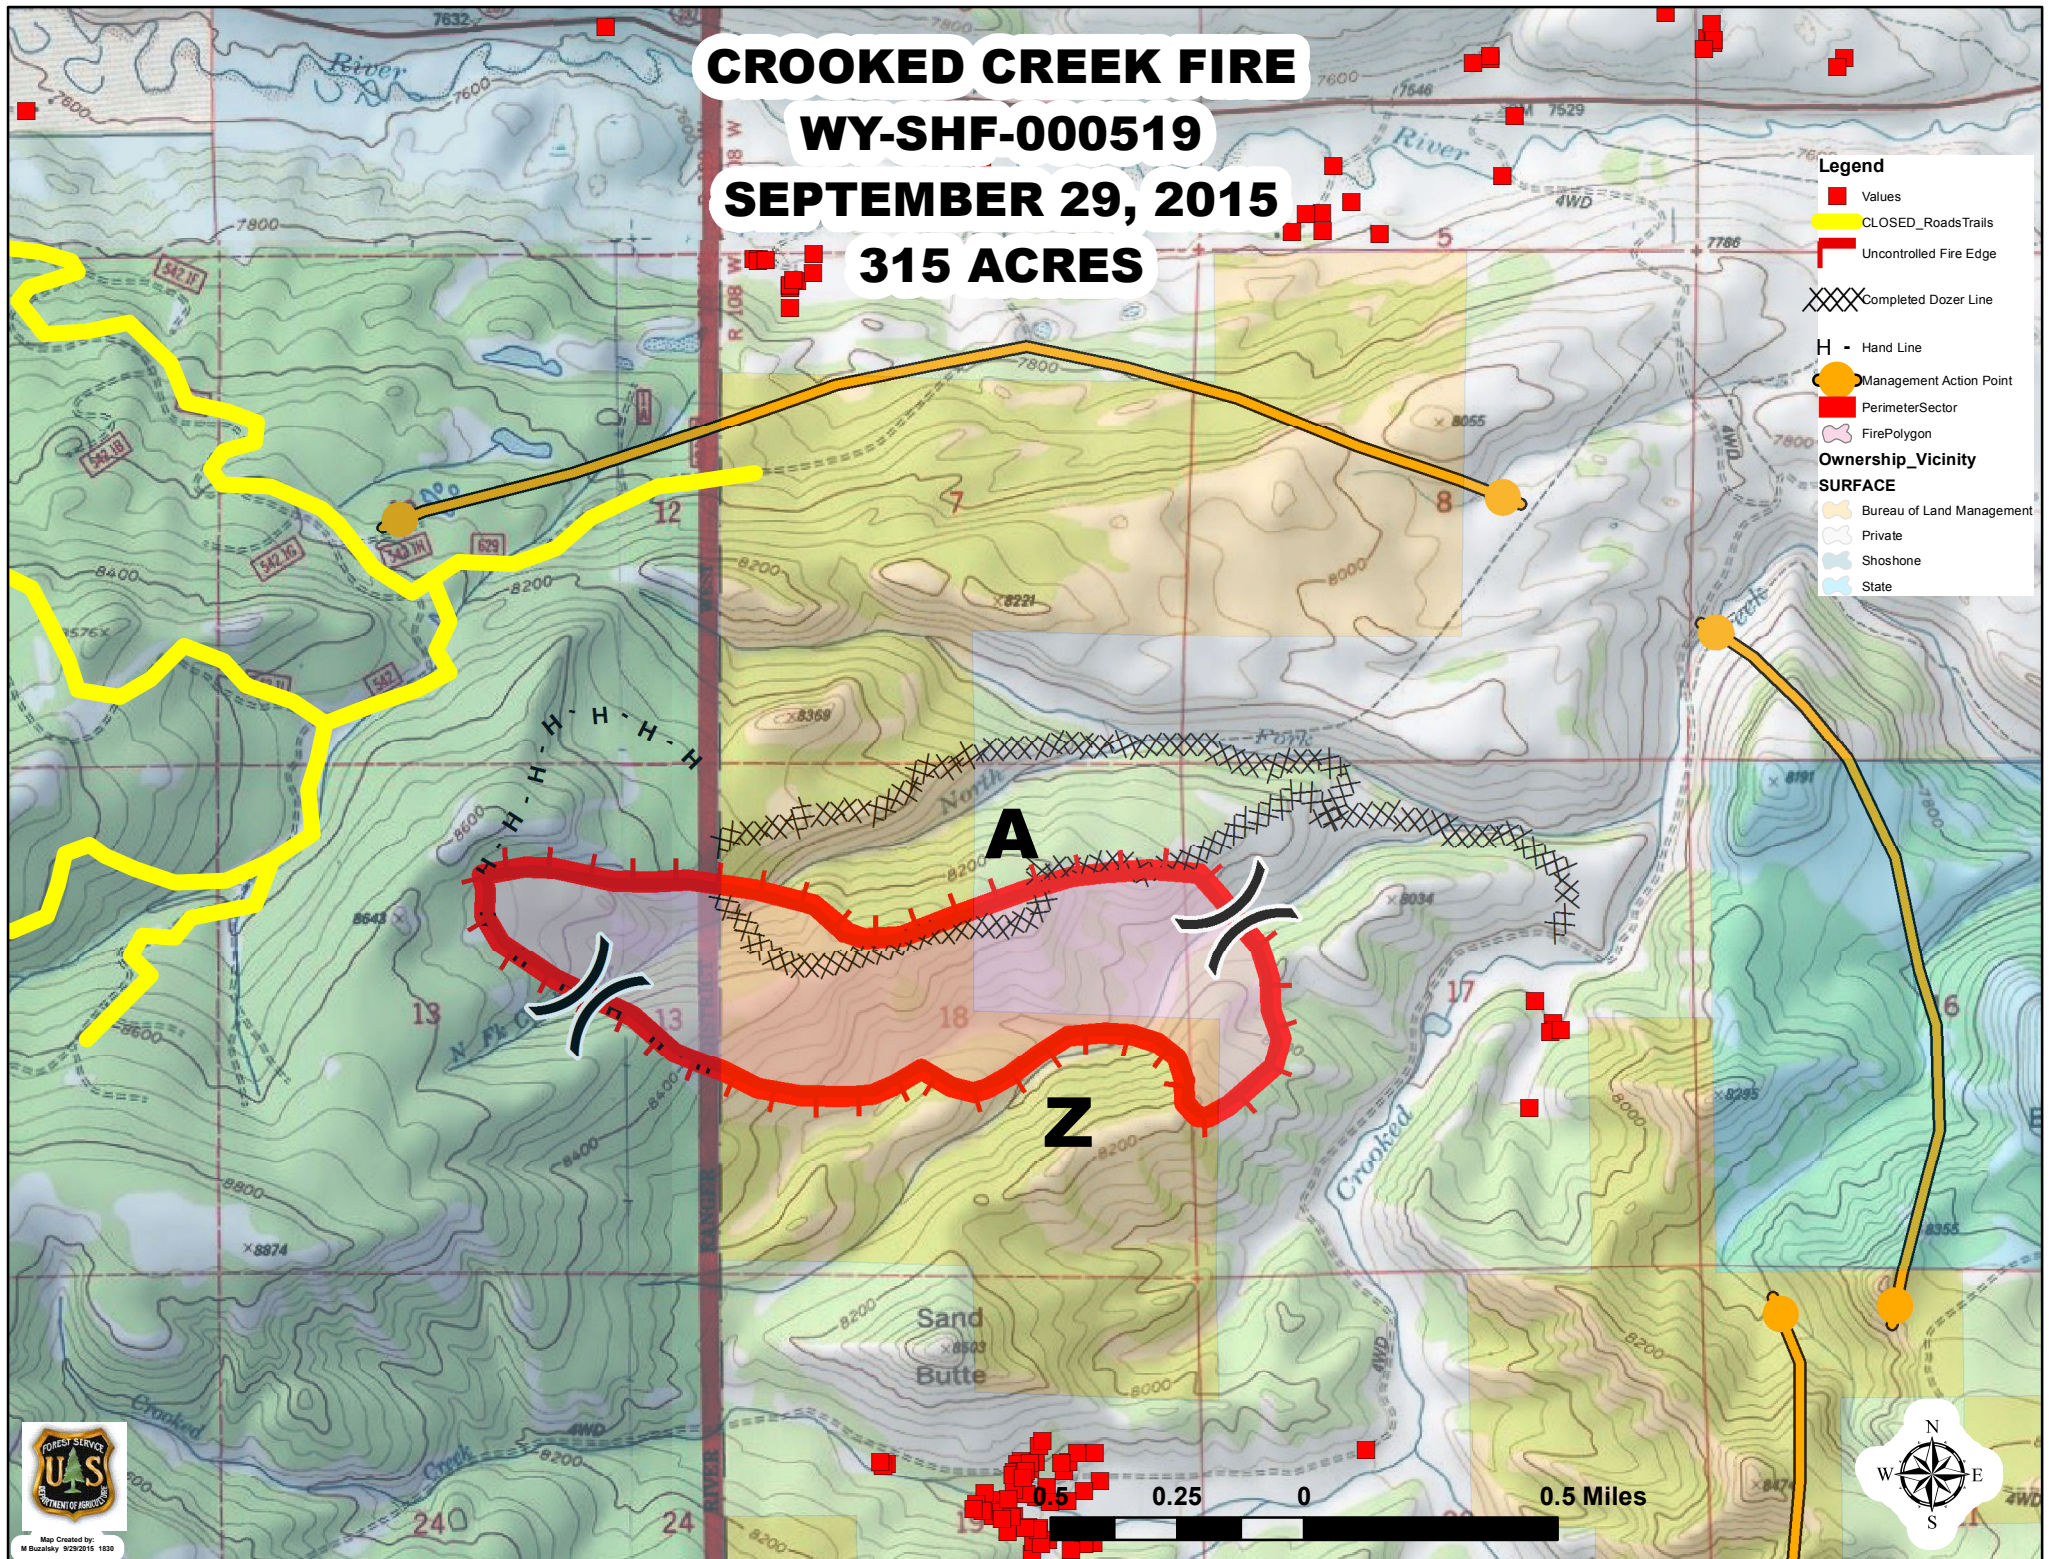

CROOKED CREEK FIRE

WY-SHF-000519

SEPTEMBER 29, 2015

315 ACRES

Legend

- Values
- CLOSED_RoadsTrails
- Uncontrolled Fire Edge
- Completed Dozer Line
- H - Hand Line
- Management Action Point
- PerimeterSector
- FirePolygon
- Ownership_Vicinity
- SURFACE**
- Bureau of Land Management
- Private
- Shoshone
- State

Map Created by:
M. Buzinsky 9/29/2015 10:30