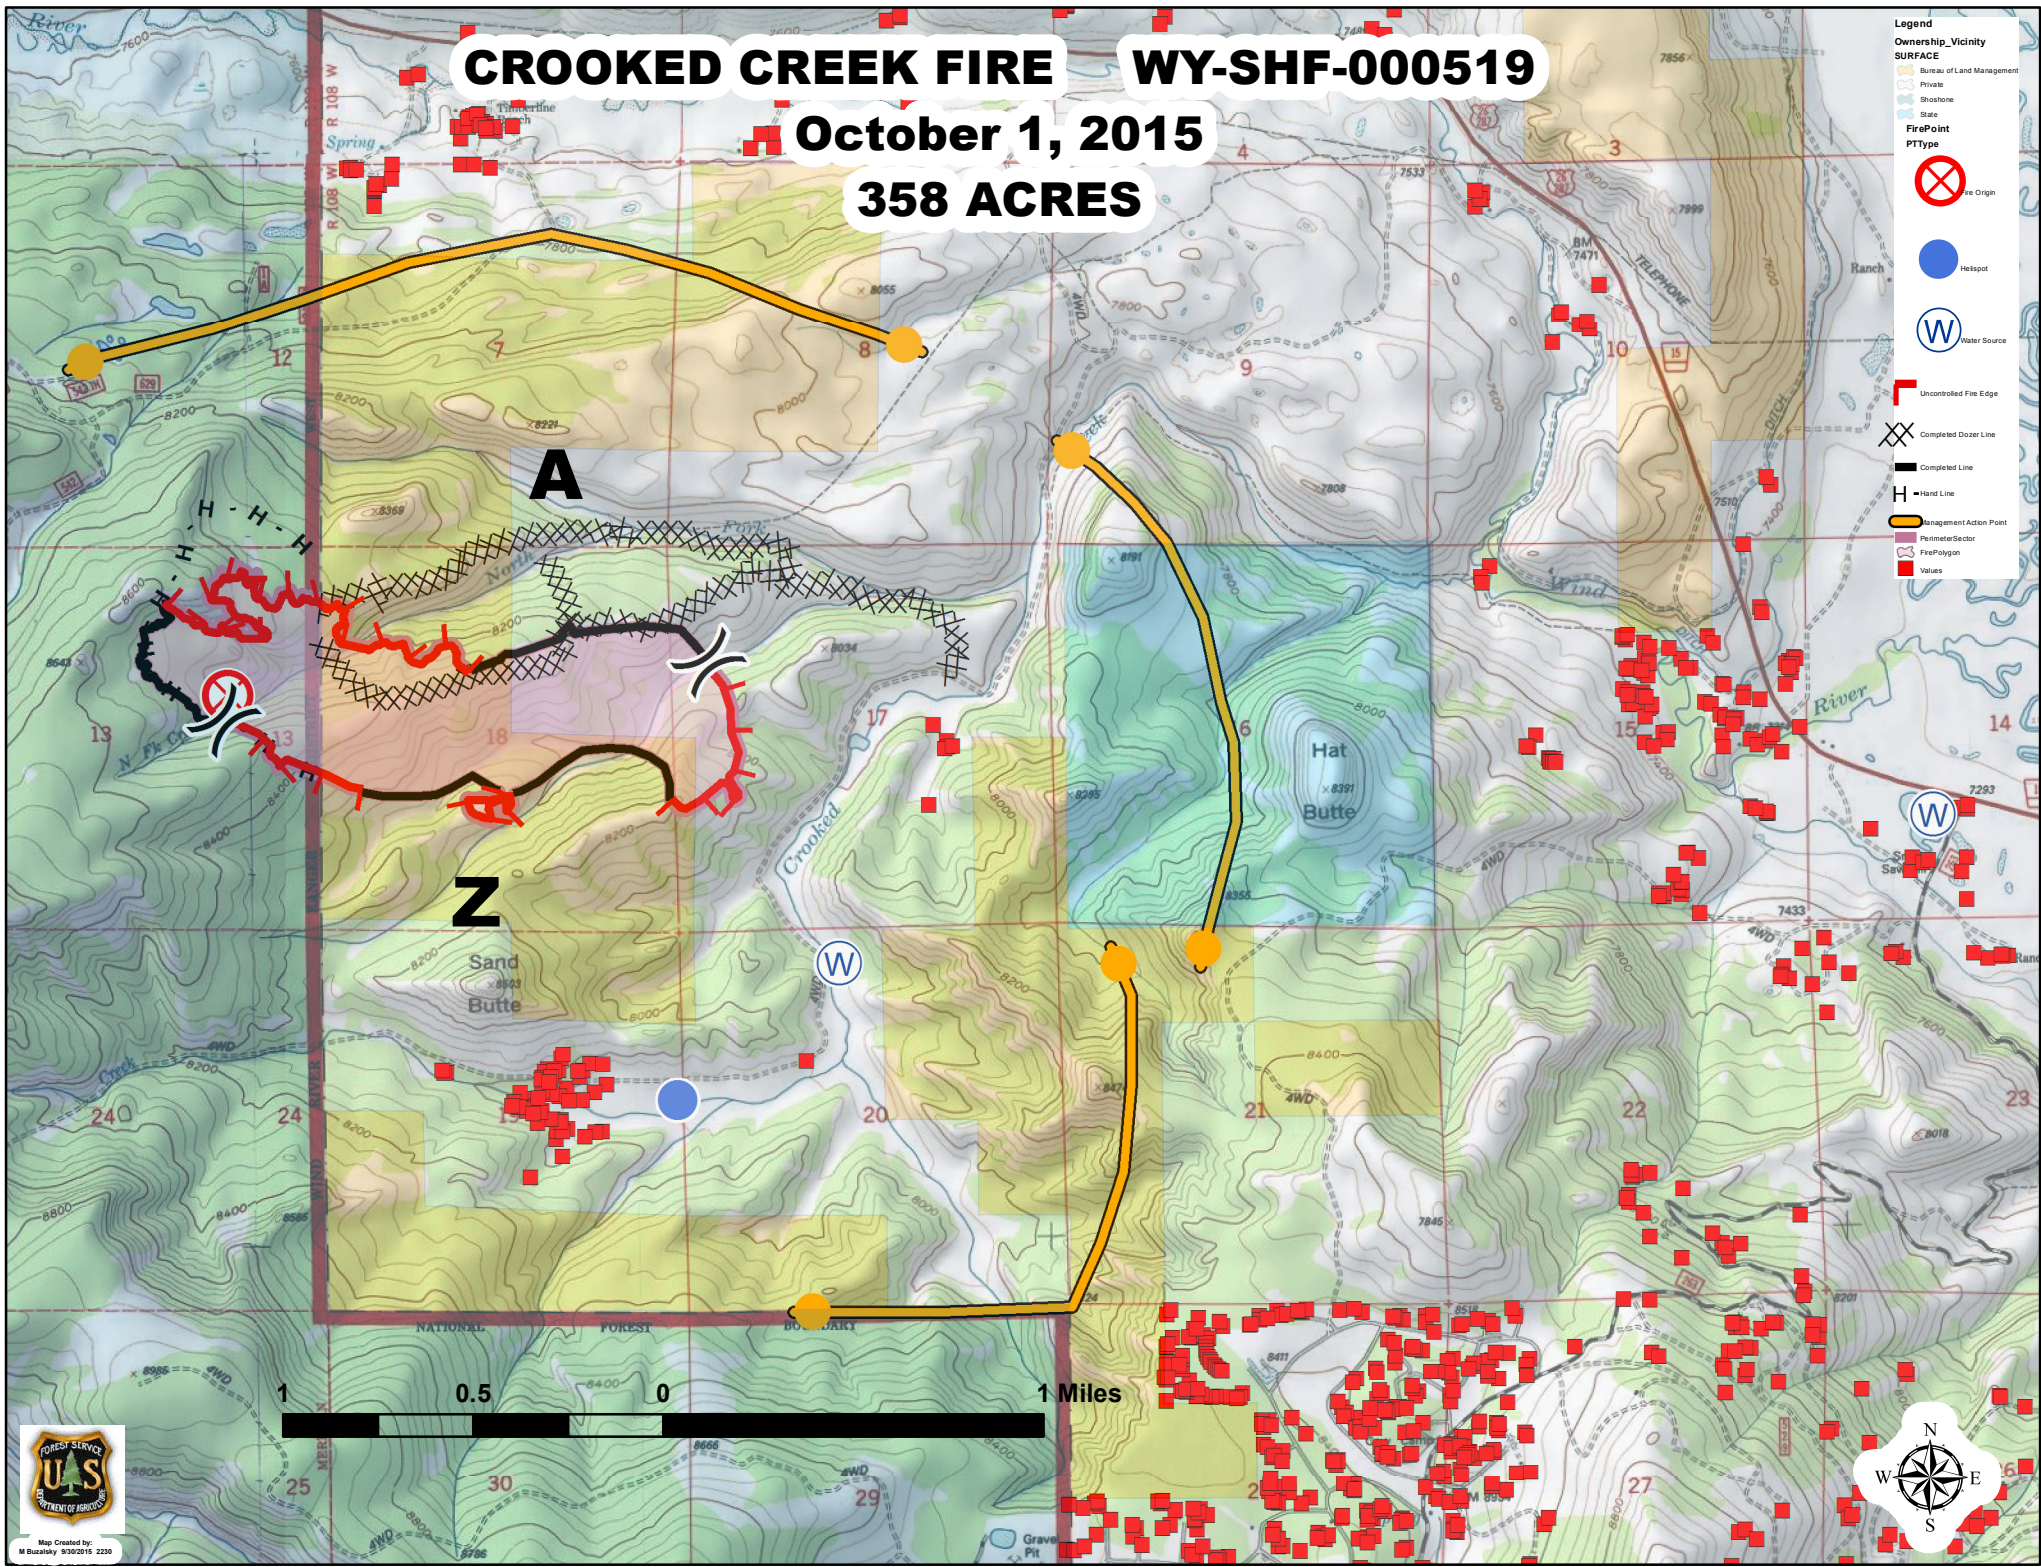

CROOKED CREEK FIRE WY-SHF-000519

October 1, 2015

358 ACRES

- Legend**
- Ownership_Vicinity**
- Bureau of Land Management
 - Private
 - Brushline
 - State
- FirePoint**
- PTType
 - Fire Origin
 - Helispot
 - Water Source
- Management Action Point**
- Completed Dozer Line
 - Completed Line
 - Hand Line
 - Management Action Point
 - Perimeter Sector
 - FirePolygon
 - Values

Map Created by:
M. Buzinsky 9/30/2015 2:28