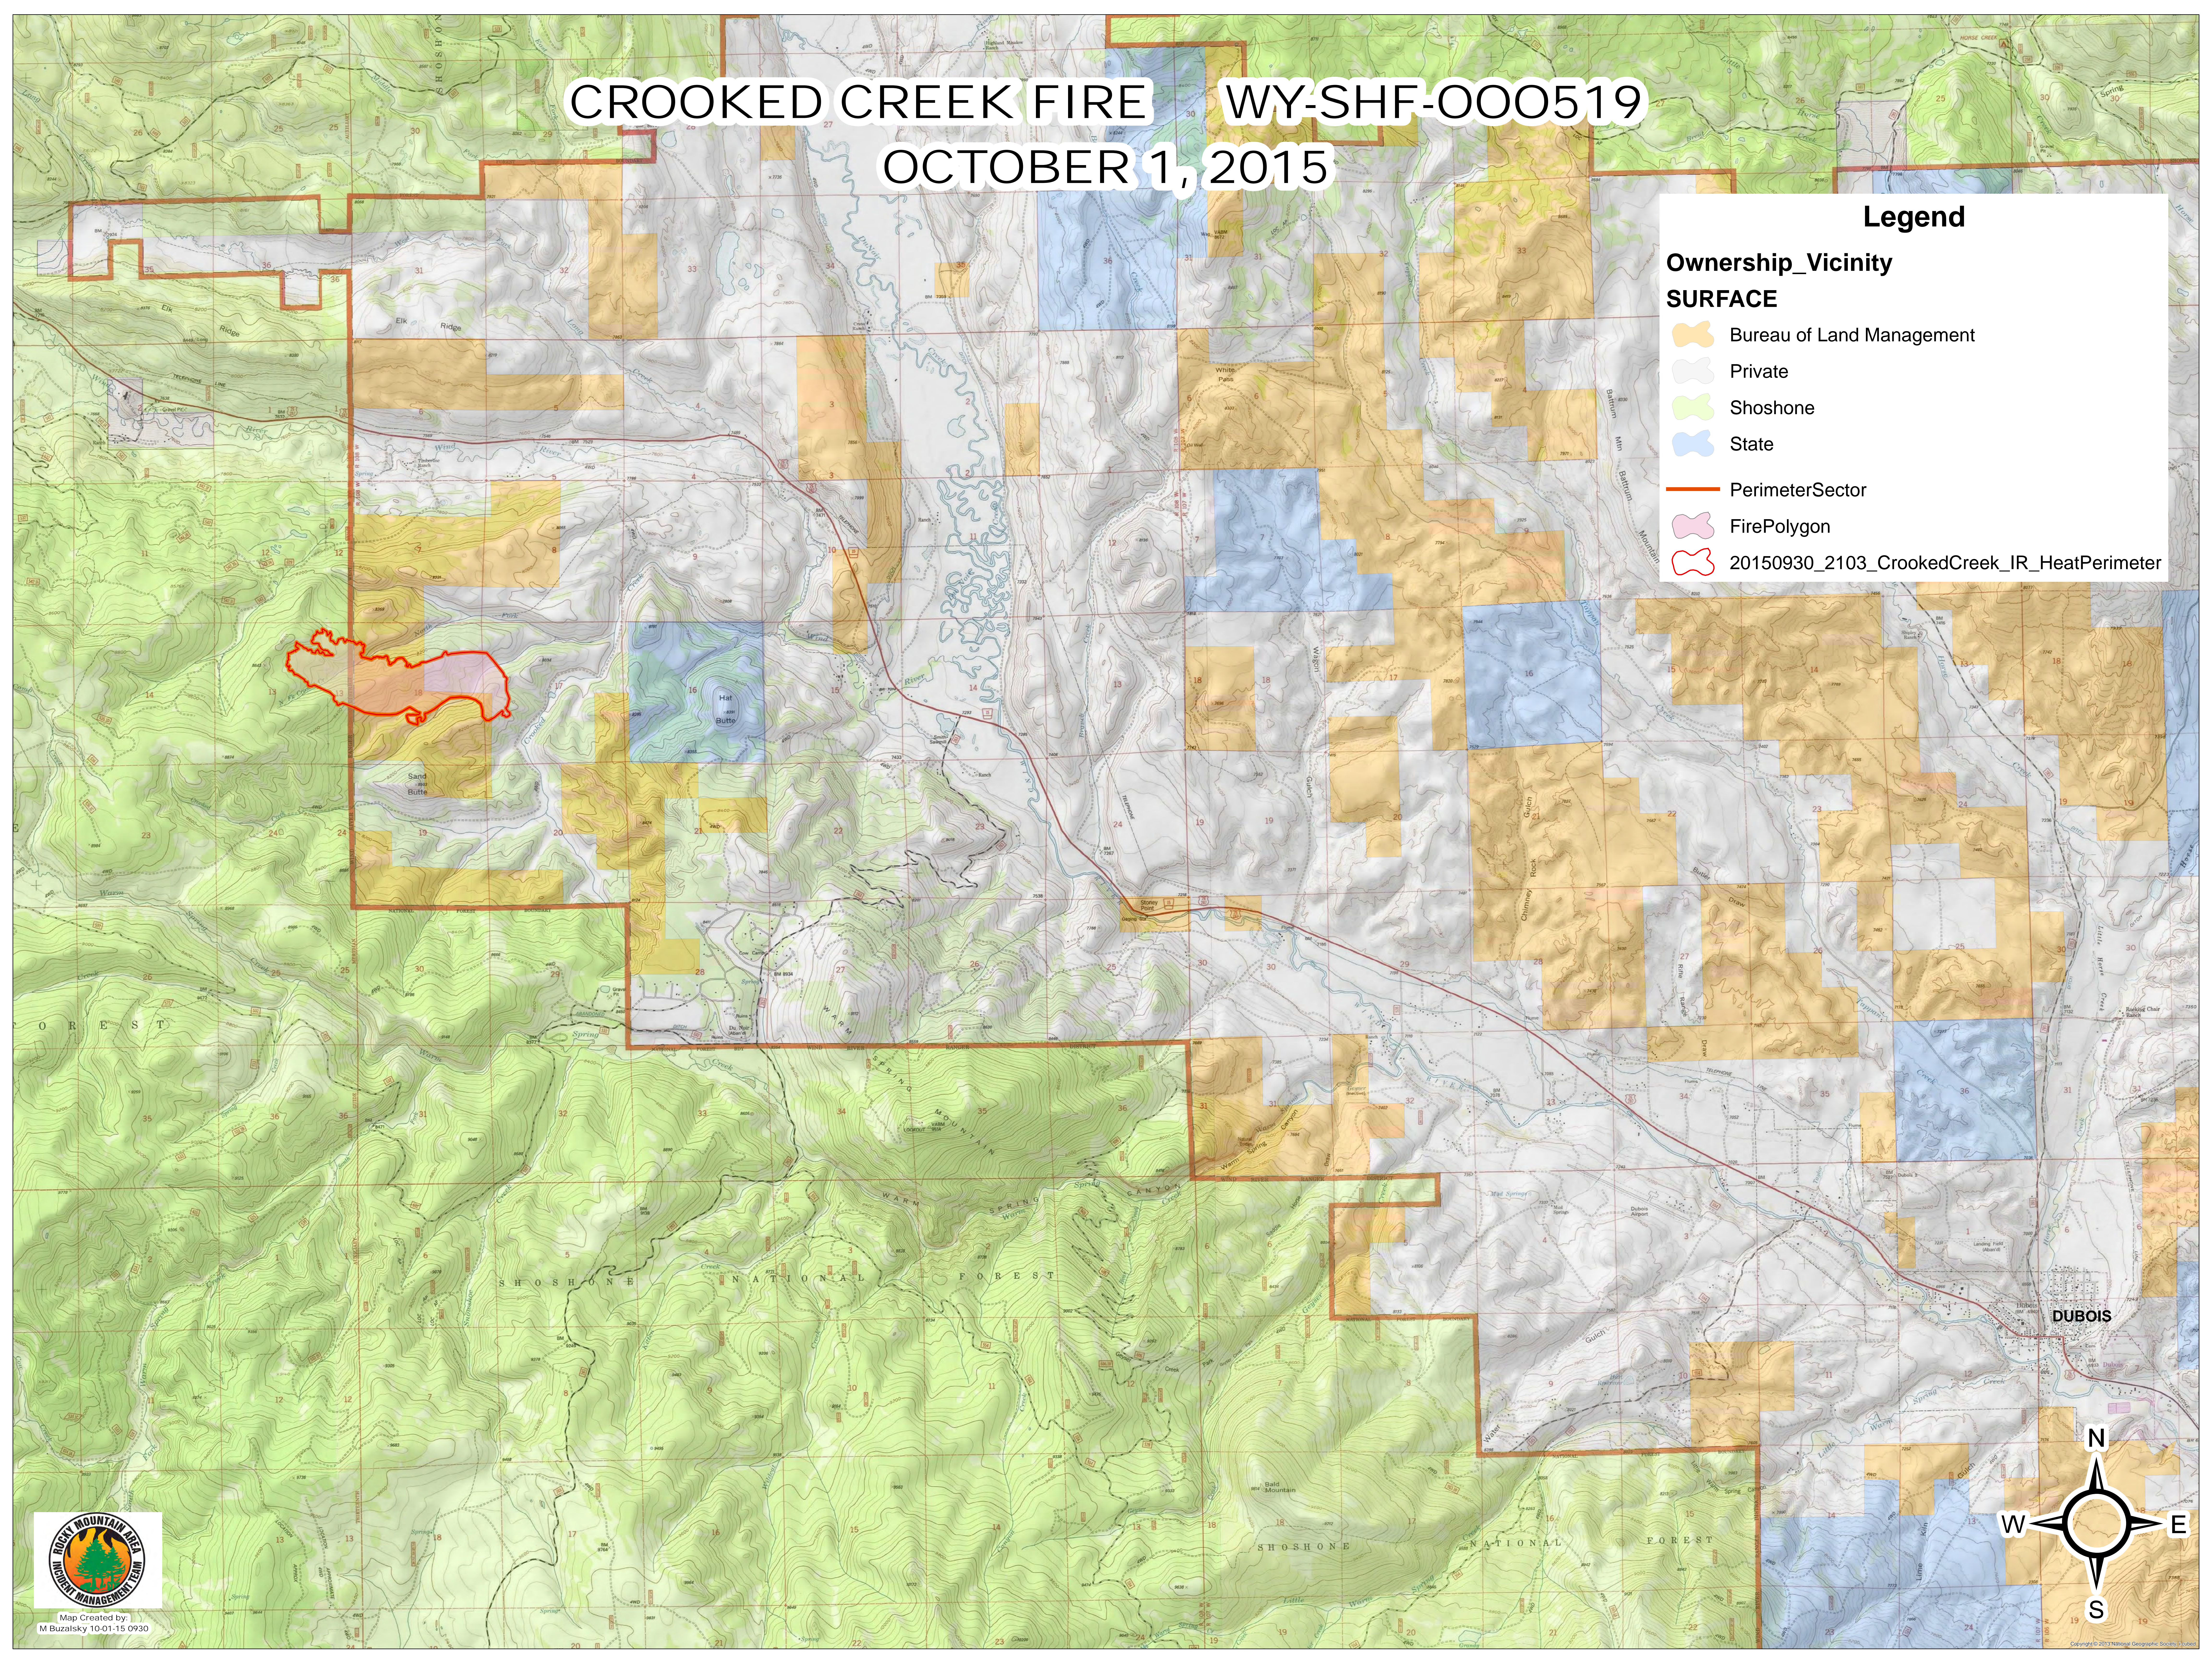

CROOKED CREEK FIRE WY-SHF-000519

OCTOBER 1, 2015

Legend

Ownership_Vicinity

SURFACE

- Bureau of Land Management
- Private
- Shoshone
- State

PerimeterSector

- FirePolygon
- 20150930_2103_CrookedCreek_IR_HeatPerimeter

Map Created by:
M Buzatsky 10-01-15 0930