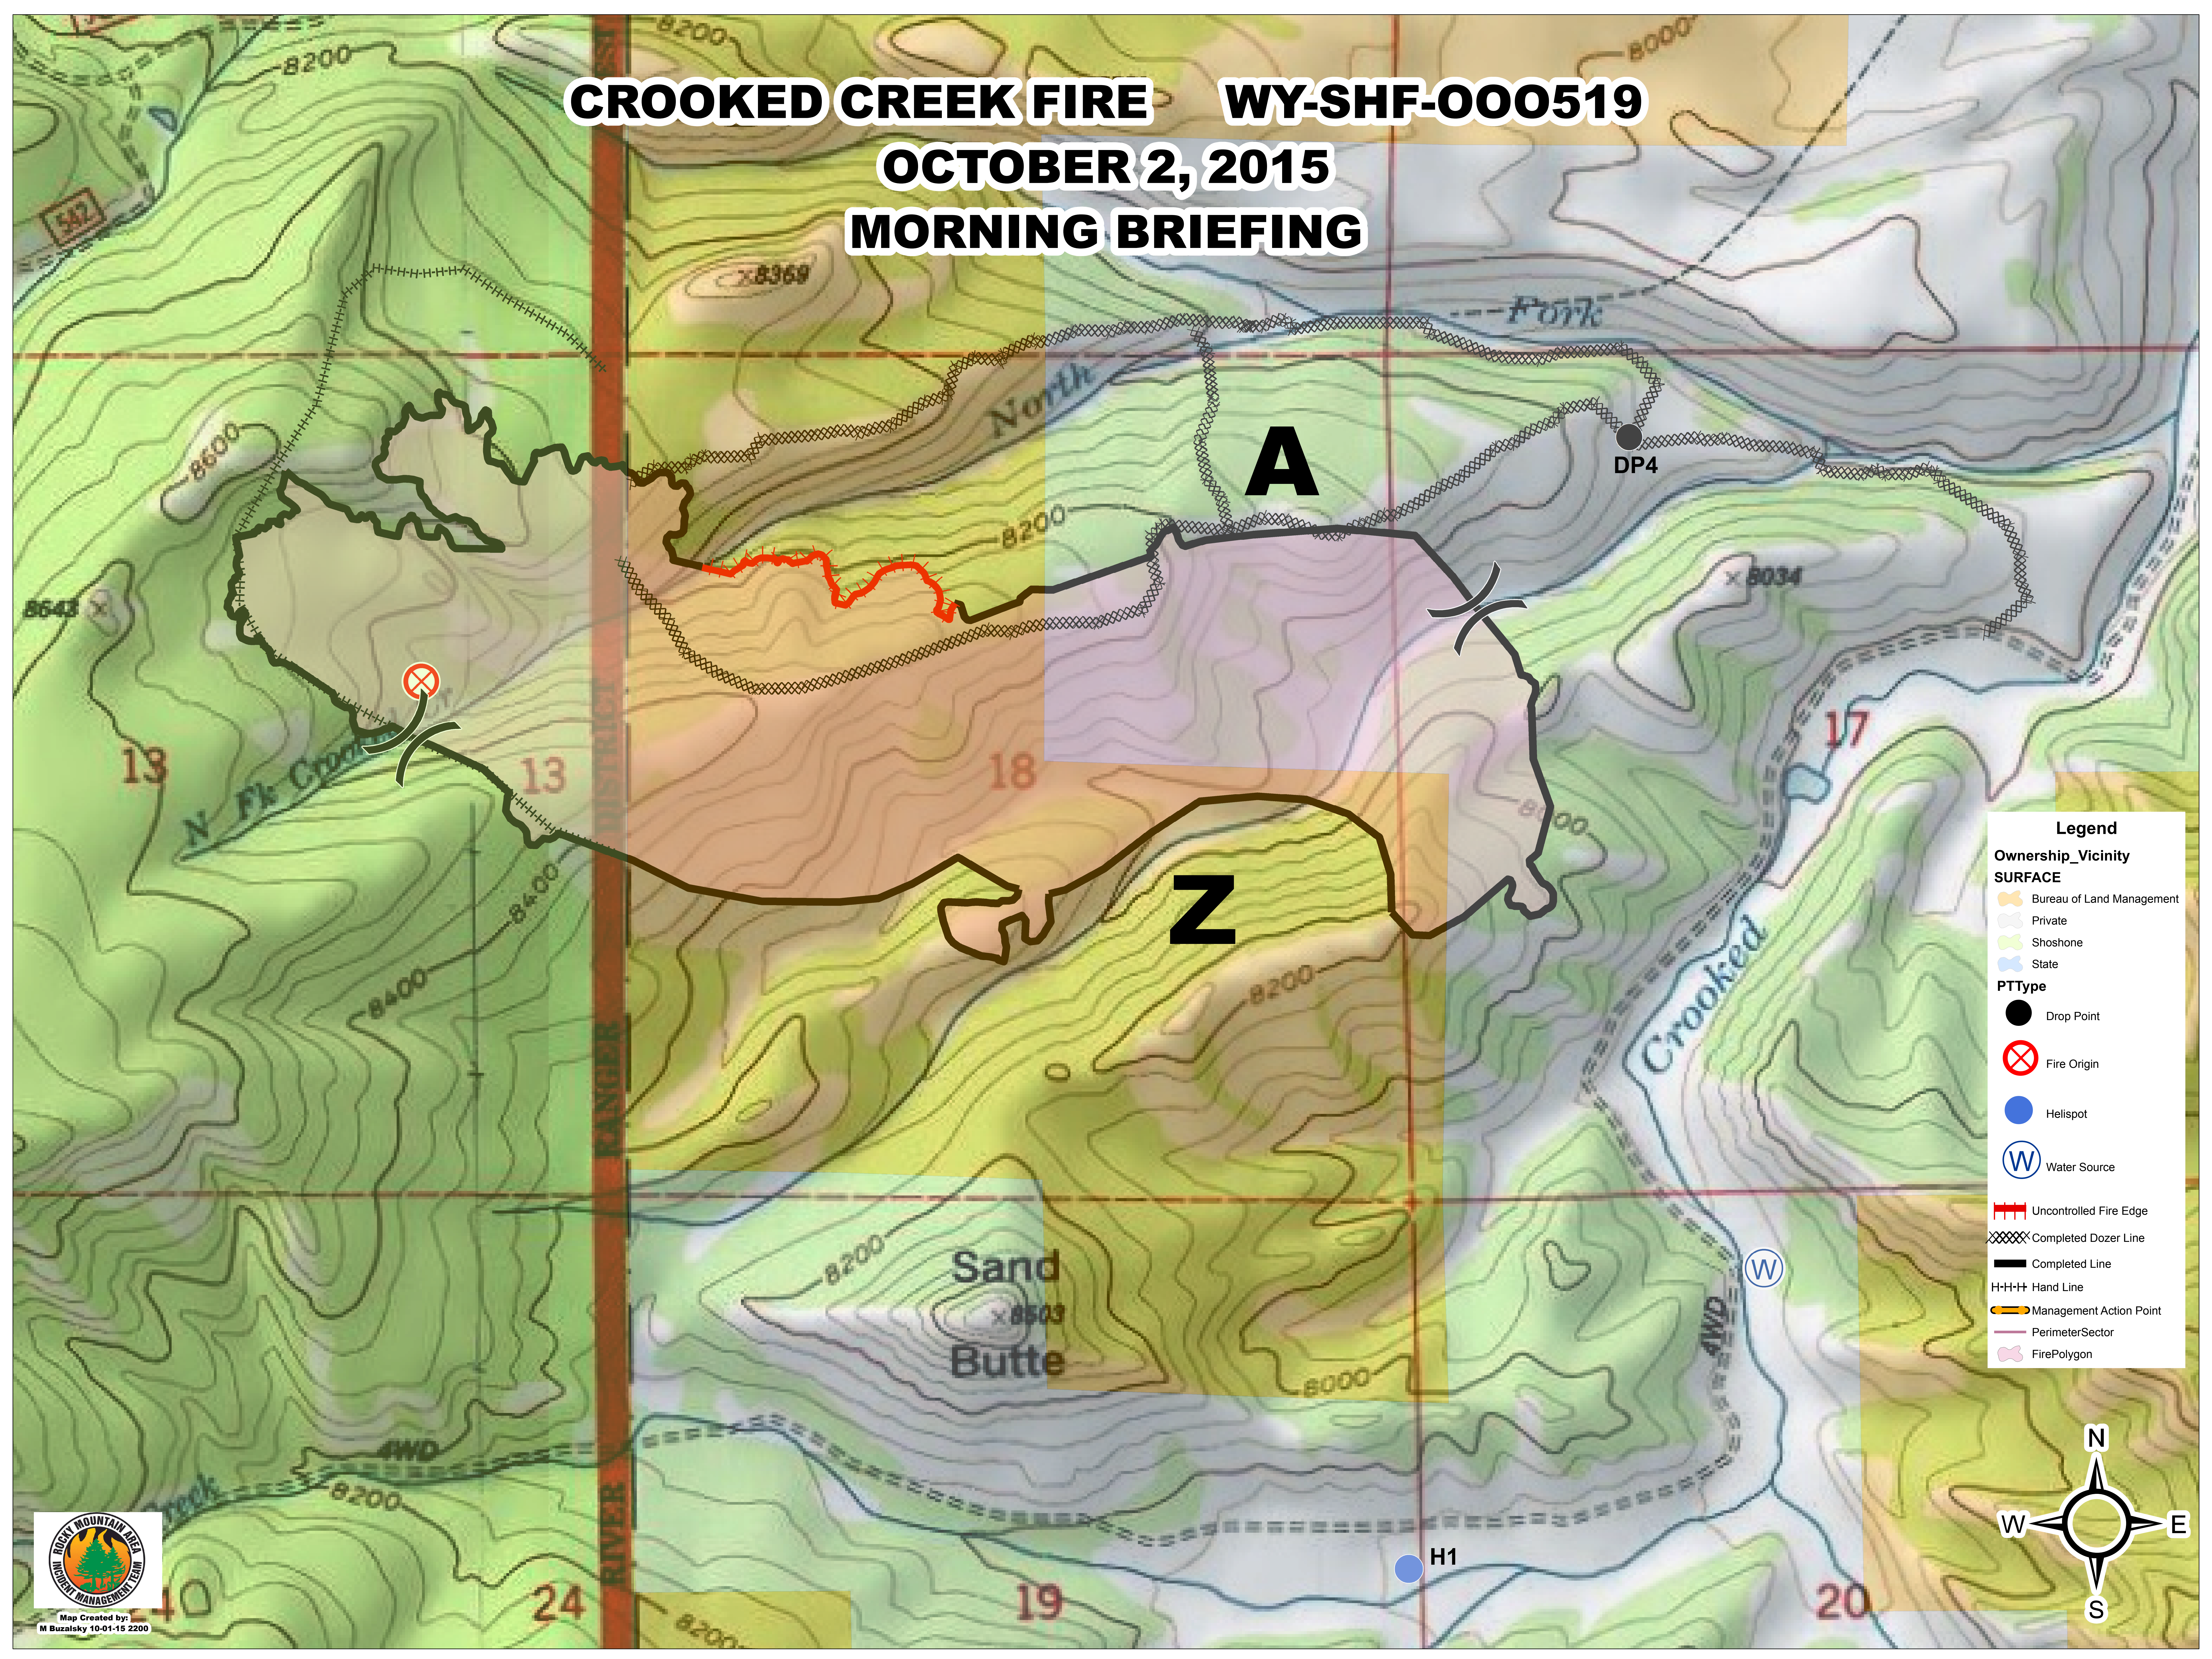

CROOKED CREEK FIRE WY-SHF-000519

OCTOBER 2, 2015

MORNING BRIEFING

Legend

Ownership_Vicinity	
	Bureau of Land Management
	Private
	Shoshone
	State

PTType	
	Drop Point
	Fire Origin
	Helispot
	Water Source

	Uncontrolled Fire Edge
	Completed Dozer Line
	Completed Line
	Hand Line
	Management Action Point
	PerimeterSector
	FirePolygon

Map Created by:
M Buzalaky 10-01-15 2200