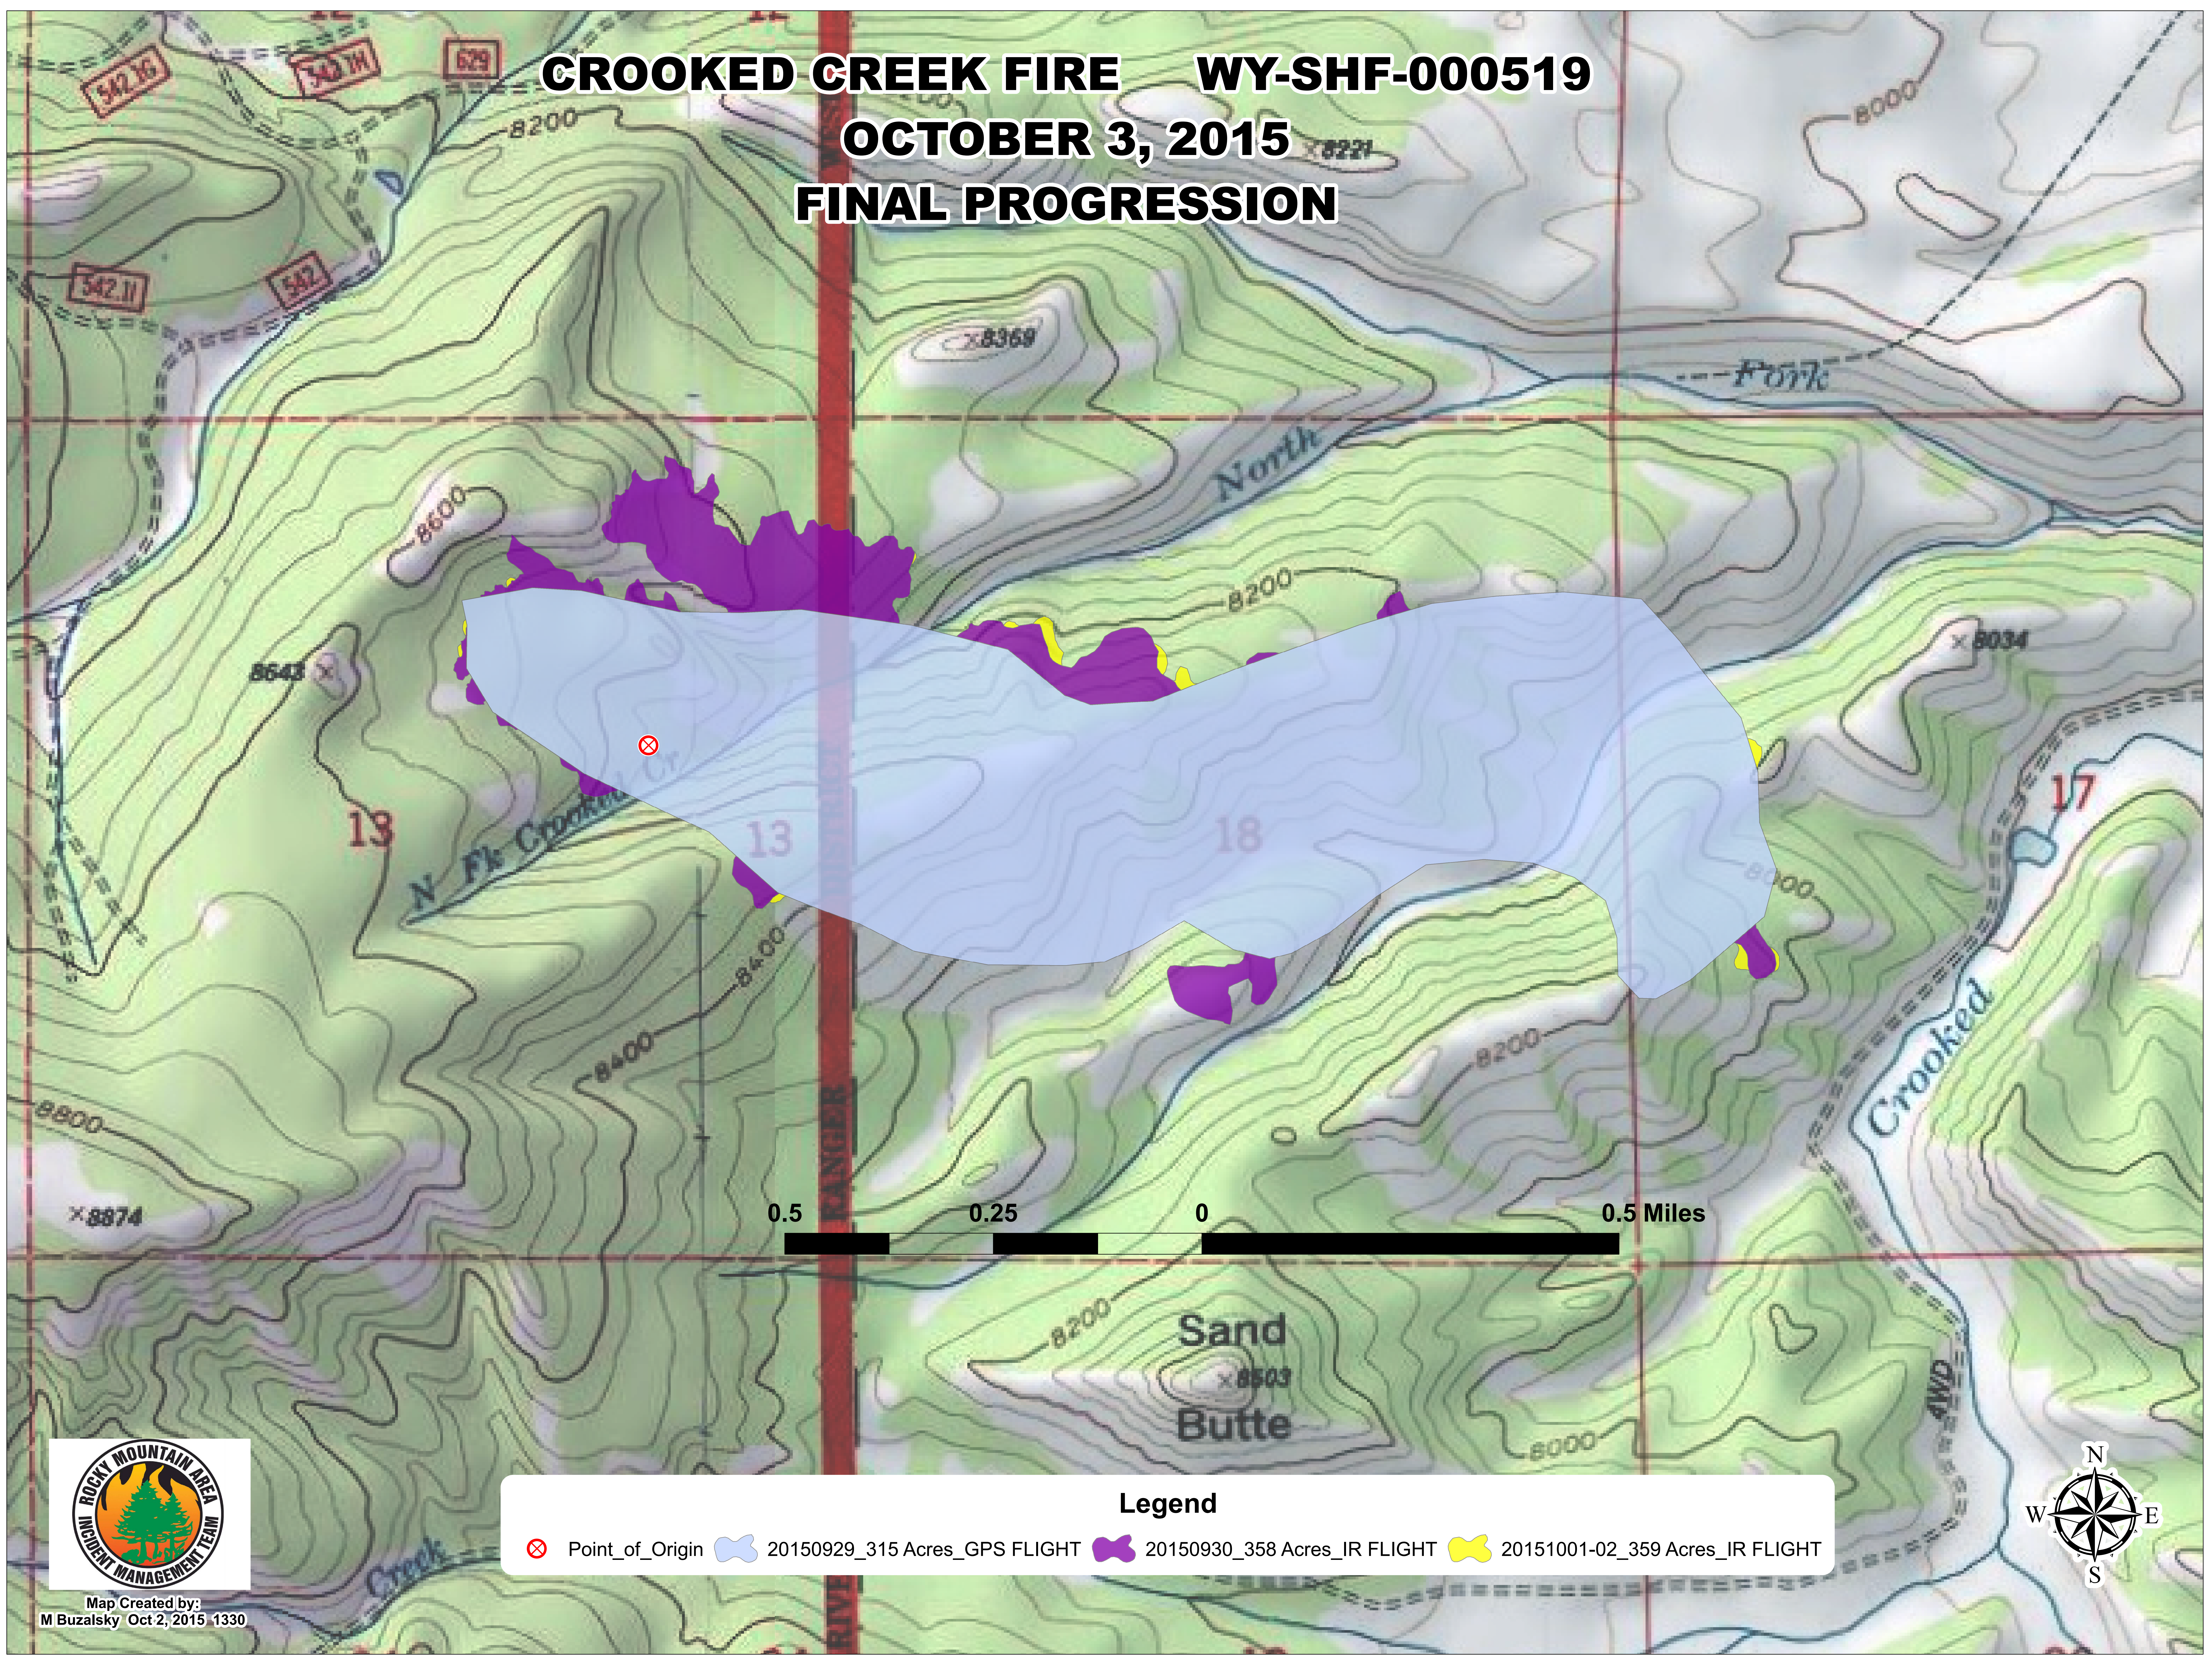

CROOKED CREEK FIRE WY-SHF-000519

OCTOBER 3, 2015

FINAL PROGRESSION

Map Created by:
M Buzalsky Oct 2, 2015 1330

Legend

- ⊗ Point_of_Origin
- ☁ 20150929_315 Acres_GPS FLIGHT
- 🍷 20150930_358 Acres_IR FLIGHT
- 🍷 20151001-02_359 Acres_IR FLIGHT