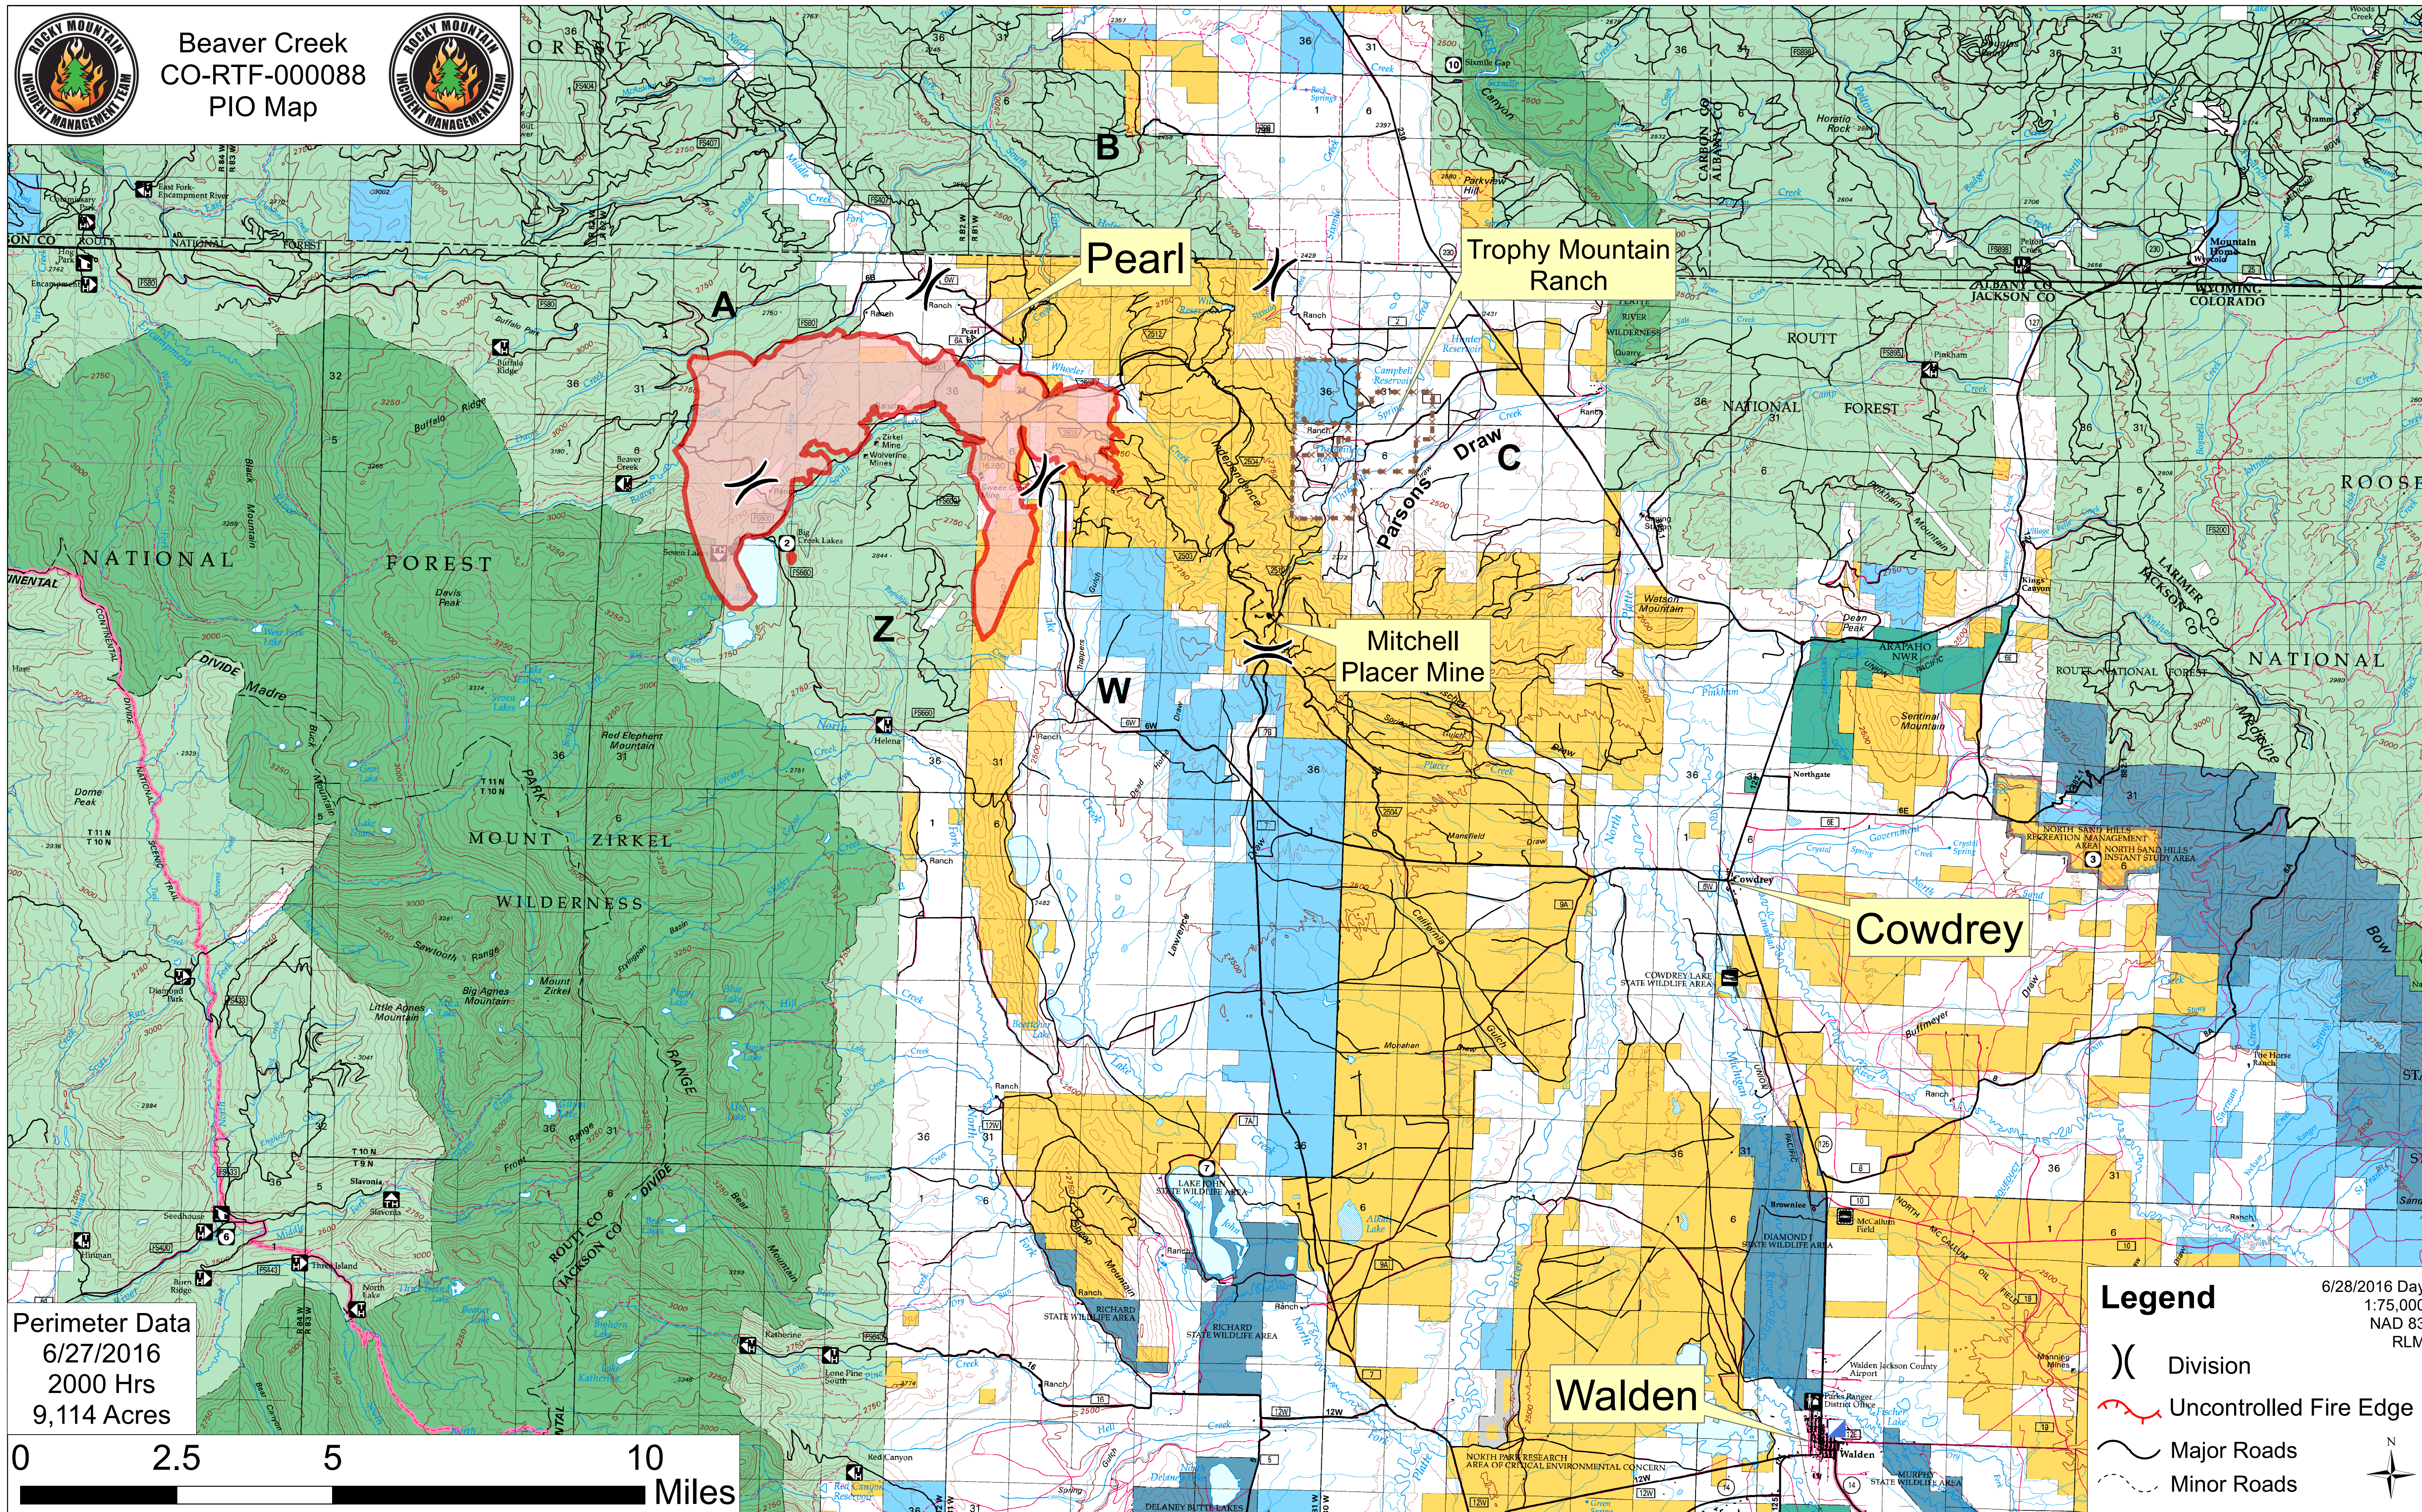

Beaver Creek
CO-RTF-000088
PIO Map

Perimeter Data
6/27/2016
2000 Hrs
9,114 Acres

Legend

- Division
- Uncontrolled Fire Edge
- Major Roads
- Minor Roads

6/28/2016 Day
1:75,000
NAD 83
RLM