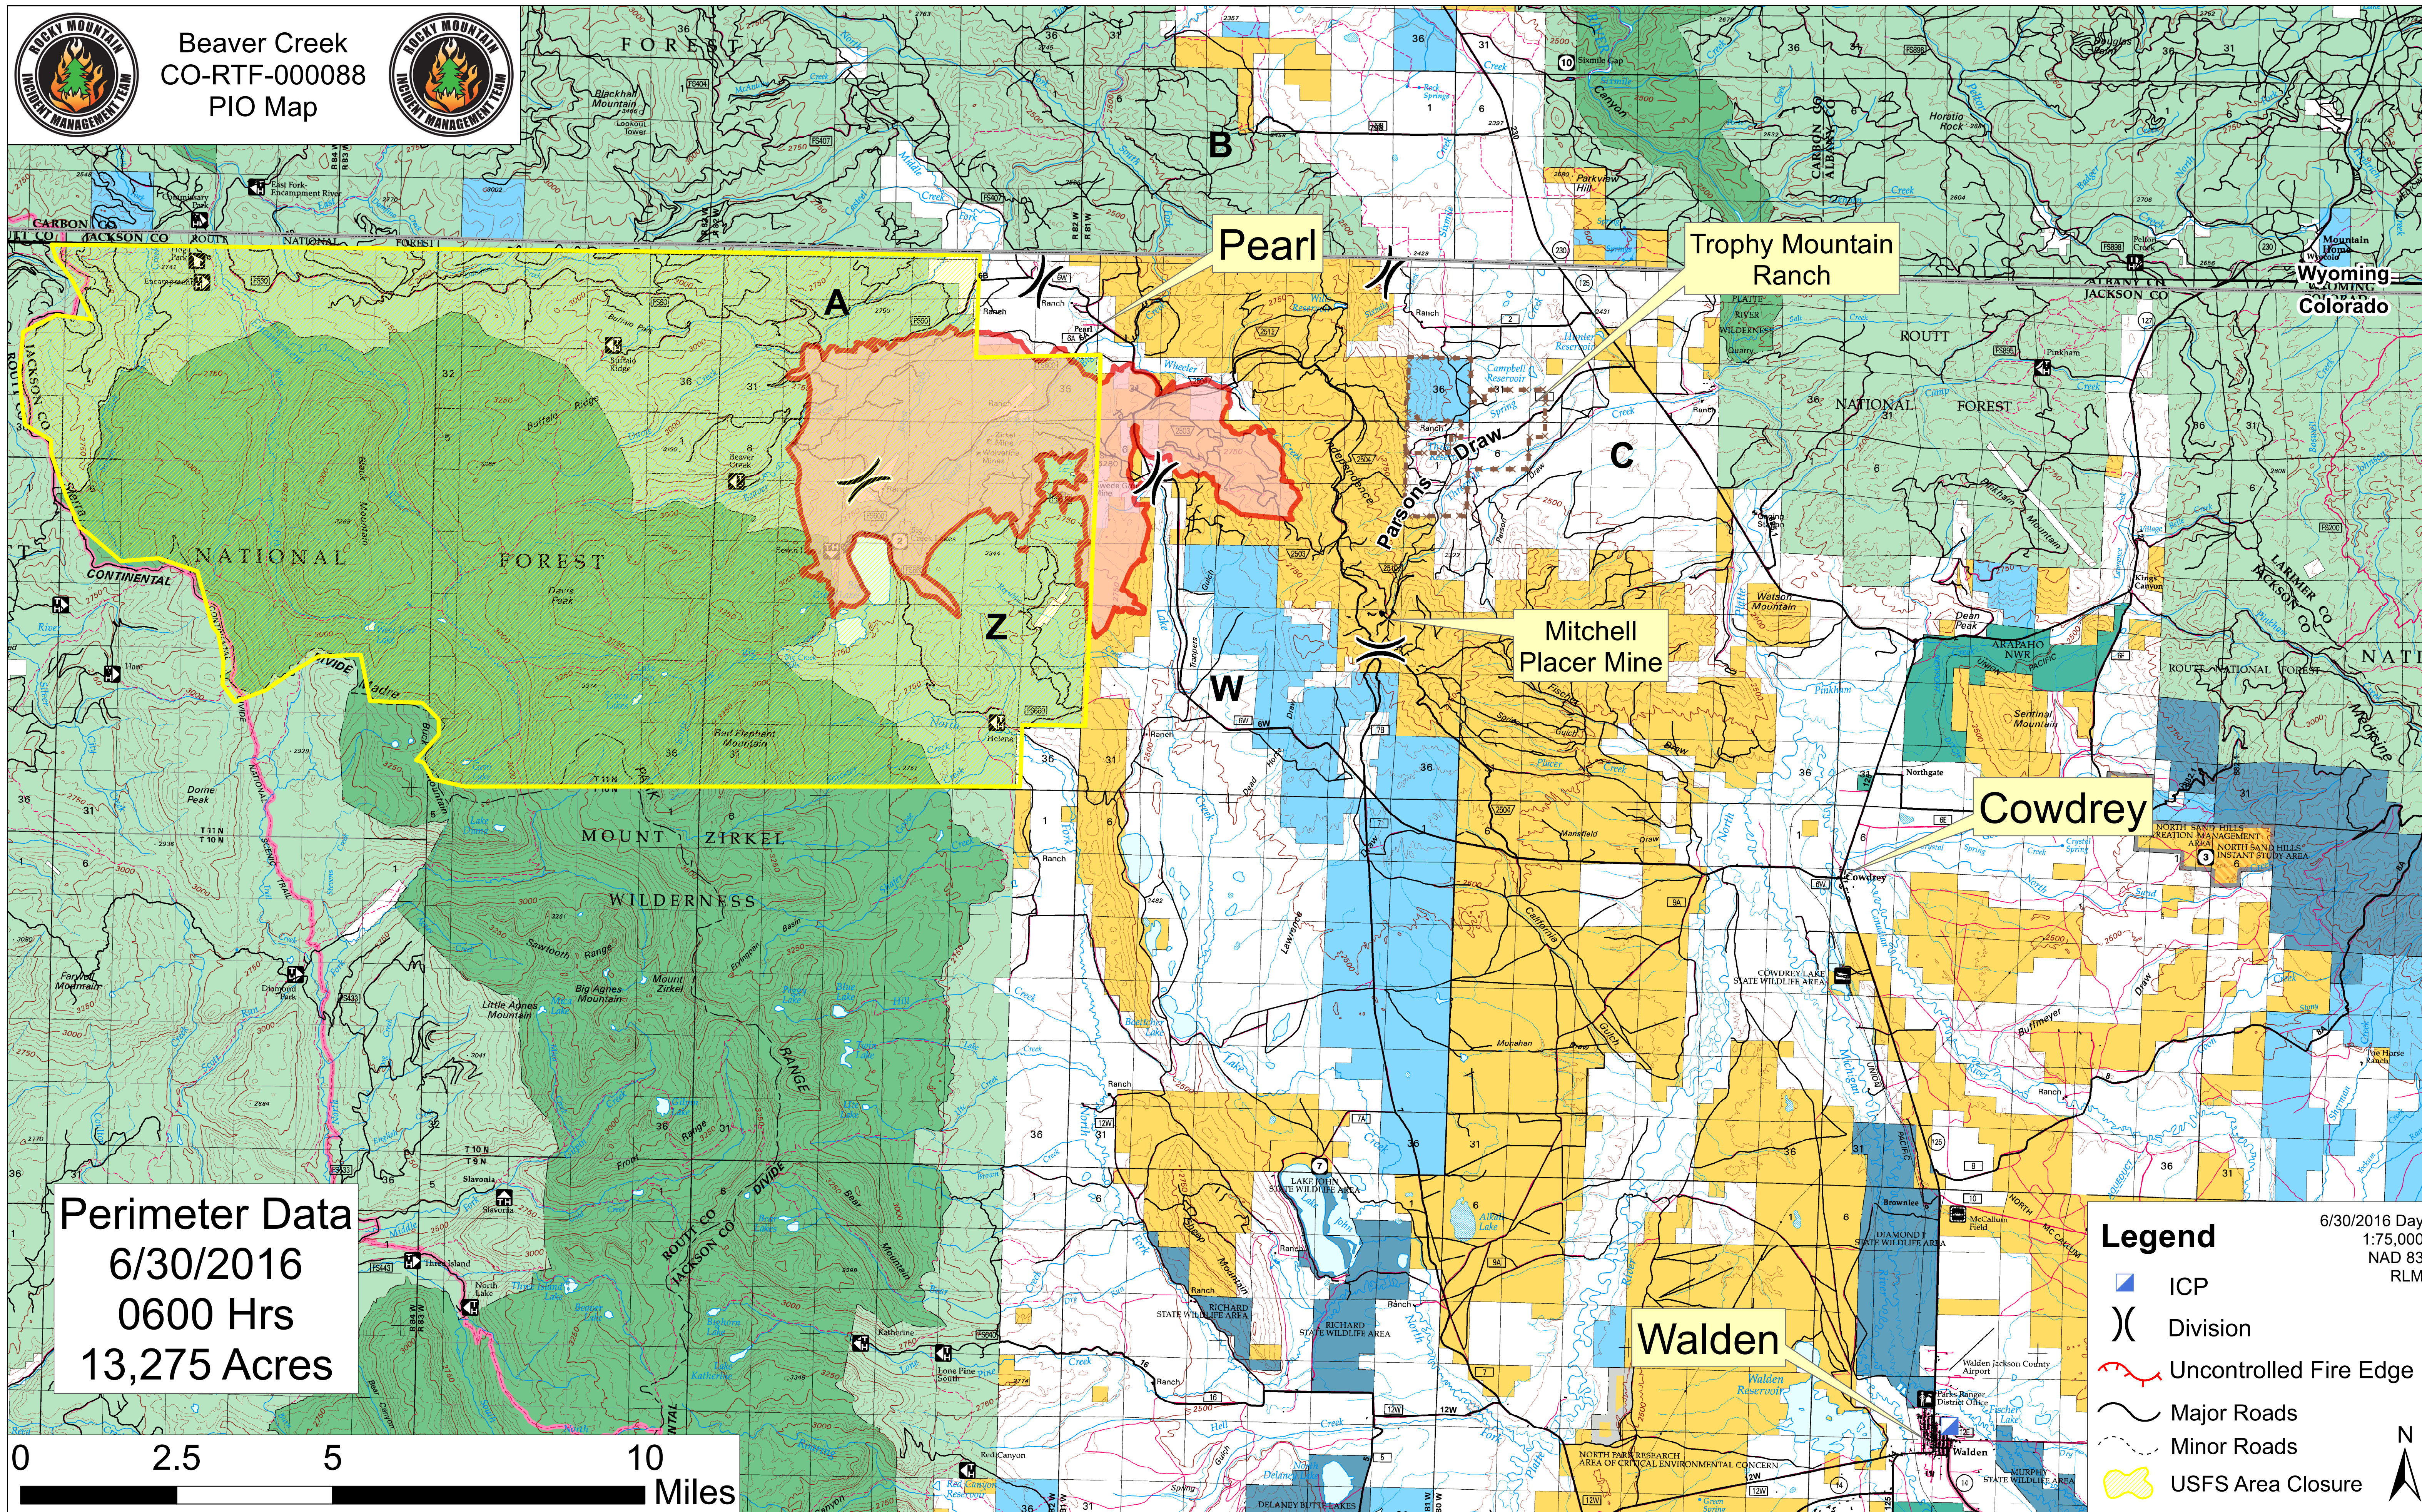

Beaver Creek
CO-RTF-000088
PIO Map

Perimeter Data
6/30/2016
0600 Hrs
13,275 Acres

6/30/2016 Day
1:75,000
NAD 83
RLM

Legend

- ICP
- Division
- Uncontrolled Fire Edge
- Major Roads
- Minor Roads
- USFS Area Closure