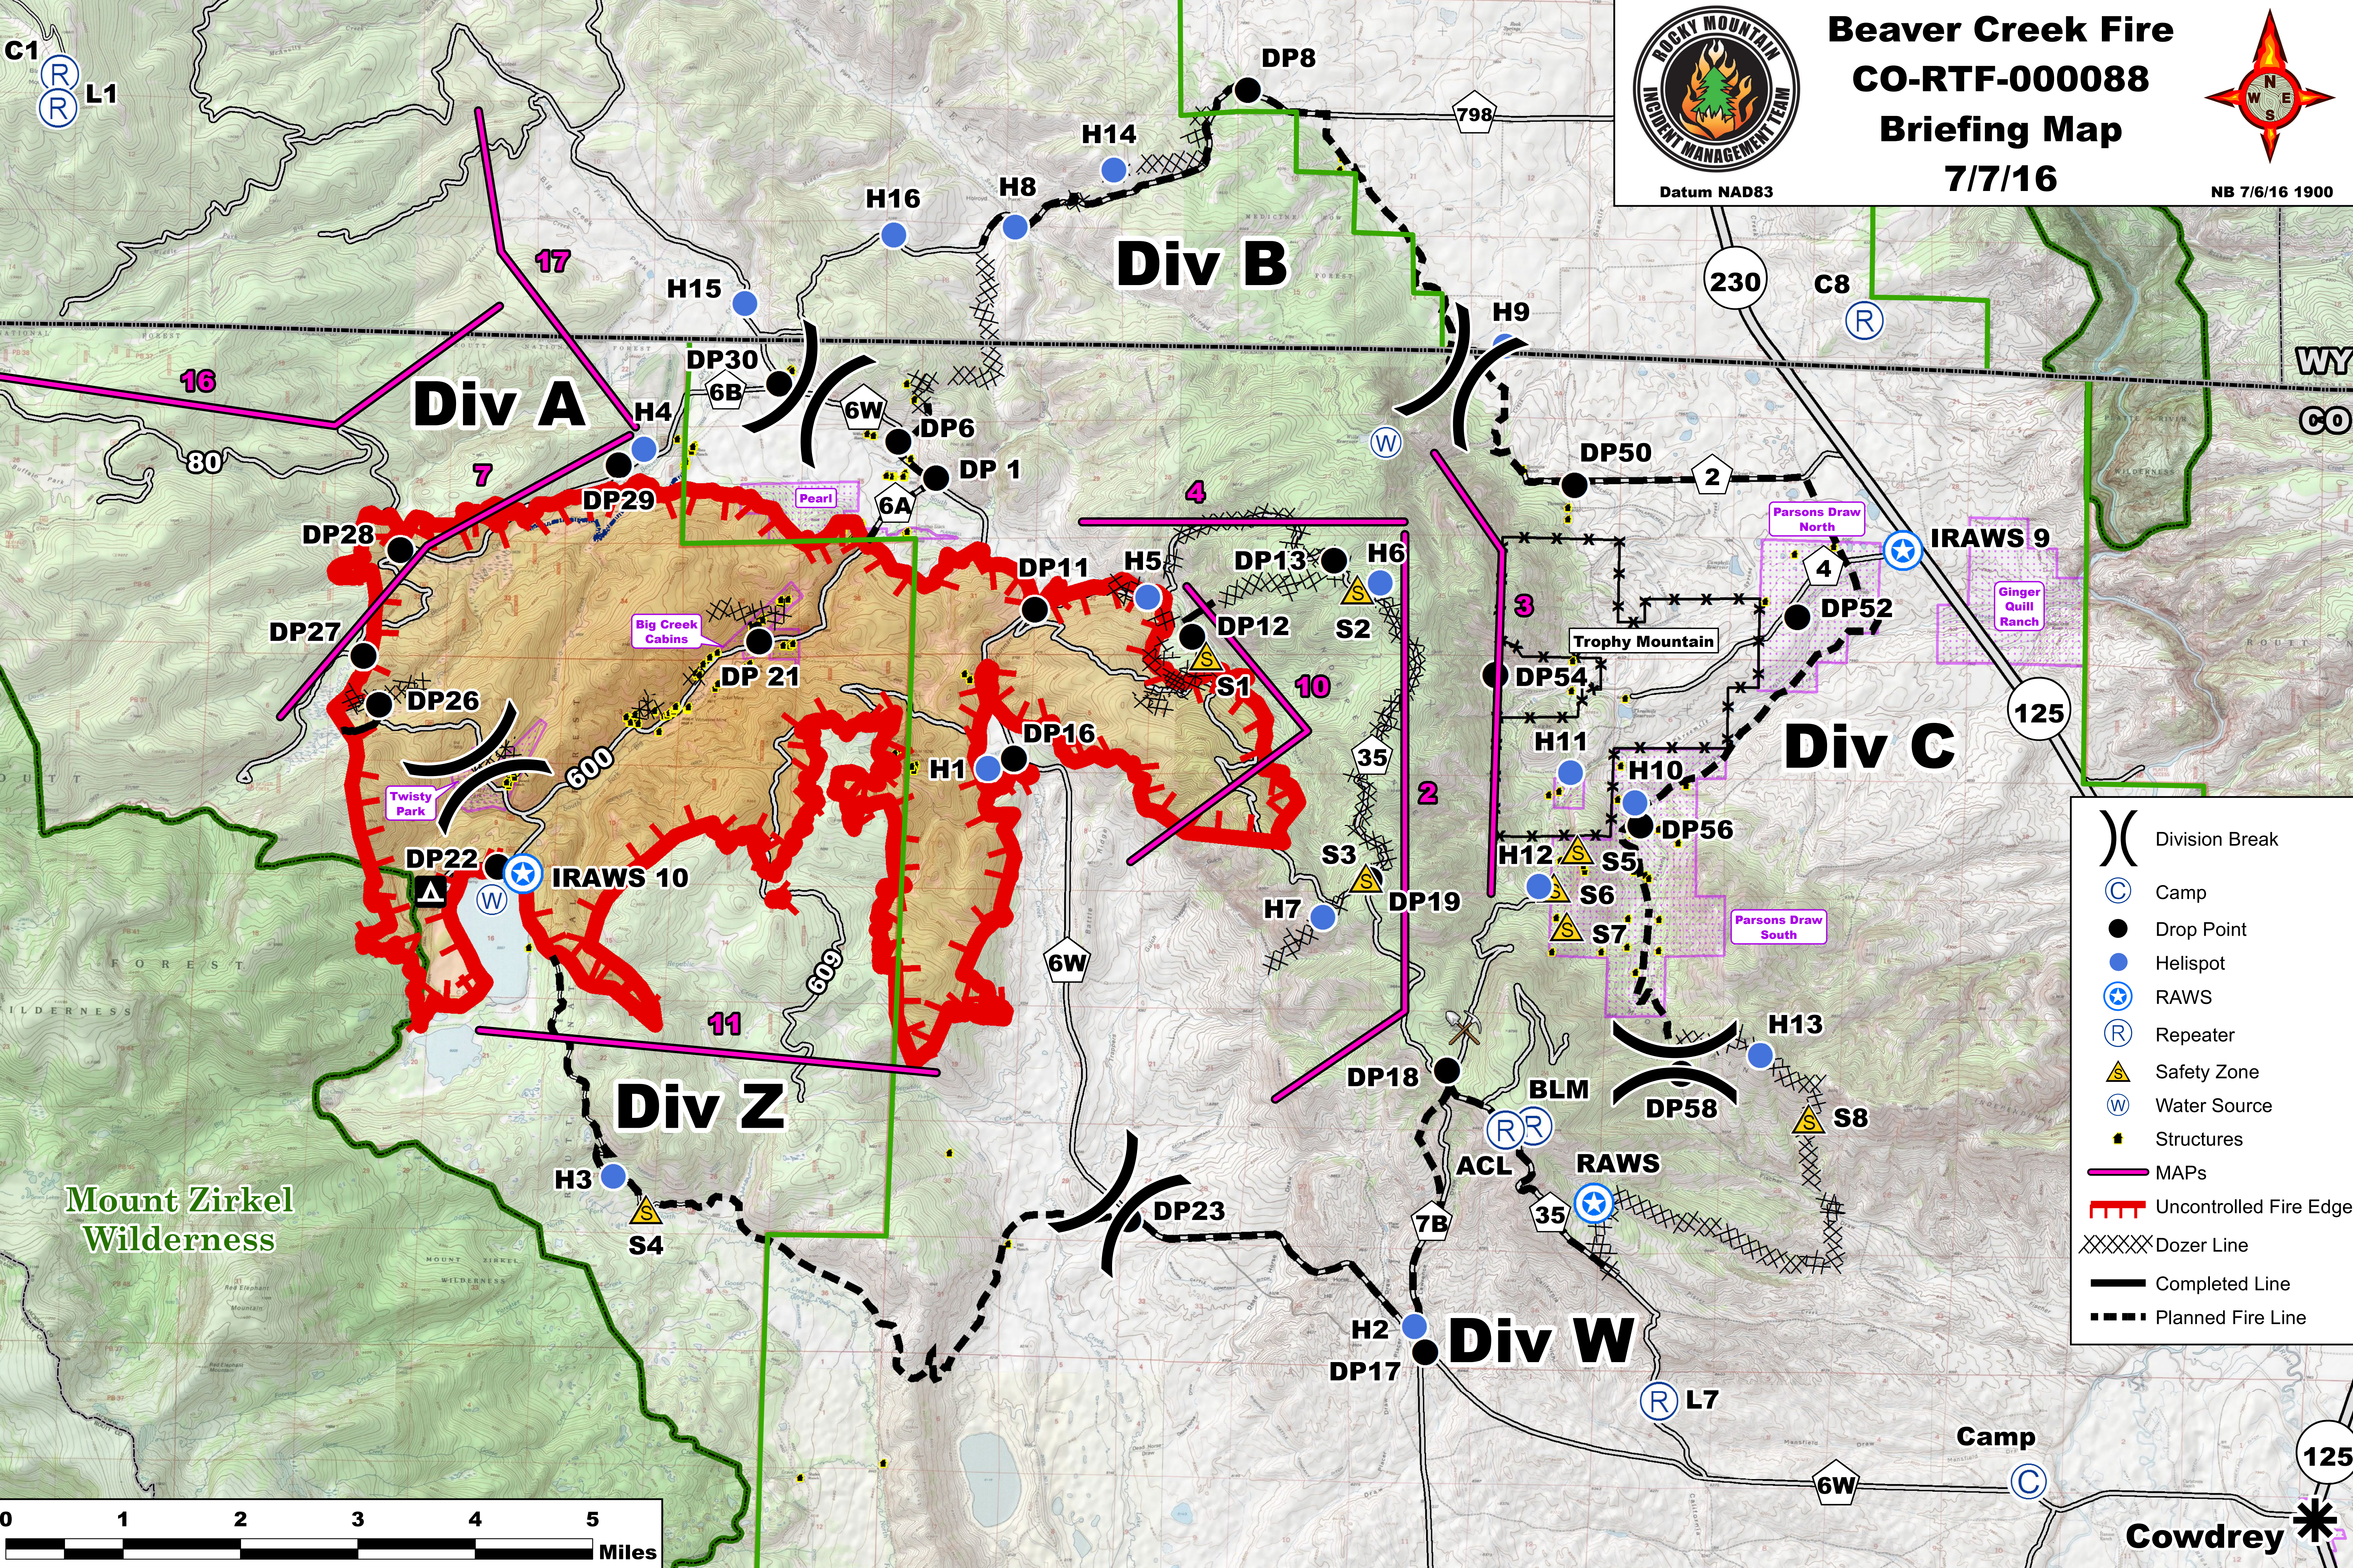

Beaver Creek Fire
CO-RTF-000088
Briefing Map
7/7/16

Datum NAD83

C1
 (R)
 (R)
 L1

- Division Break
- Camp
- Drop Point
- Helispot
- RAWS
- Repeater
- Safety Zone
- Water Source
- Structures
- MAPs
- Uncontrolled Fire Edge
- Dozer Line
- Completed Line
- Planned Fire Line

Cowdrey *