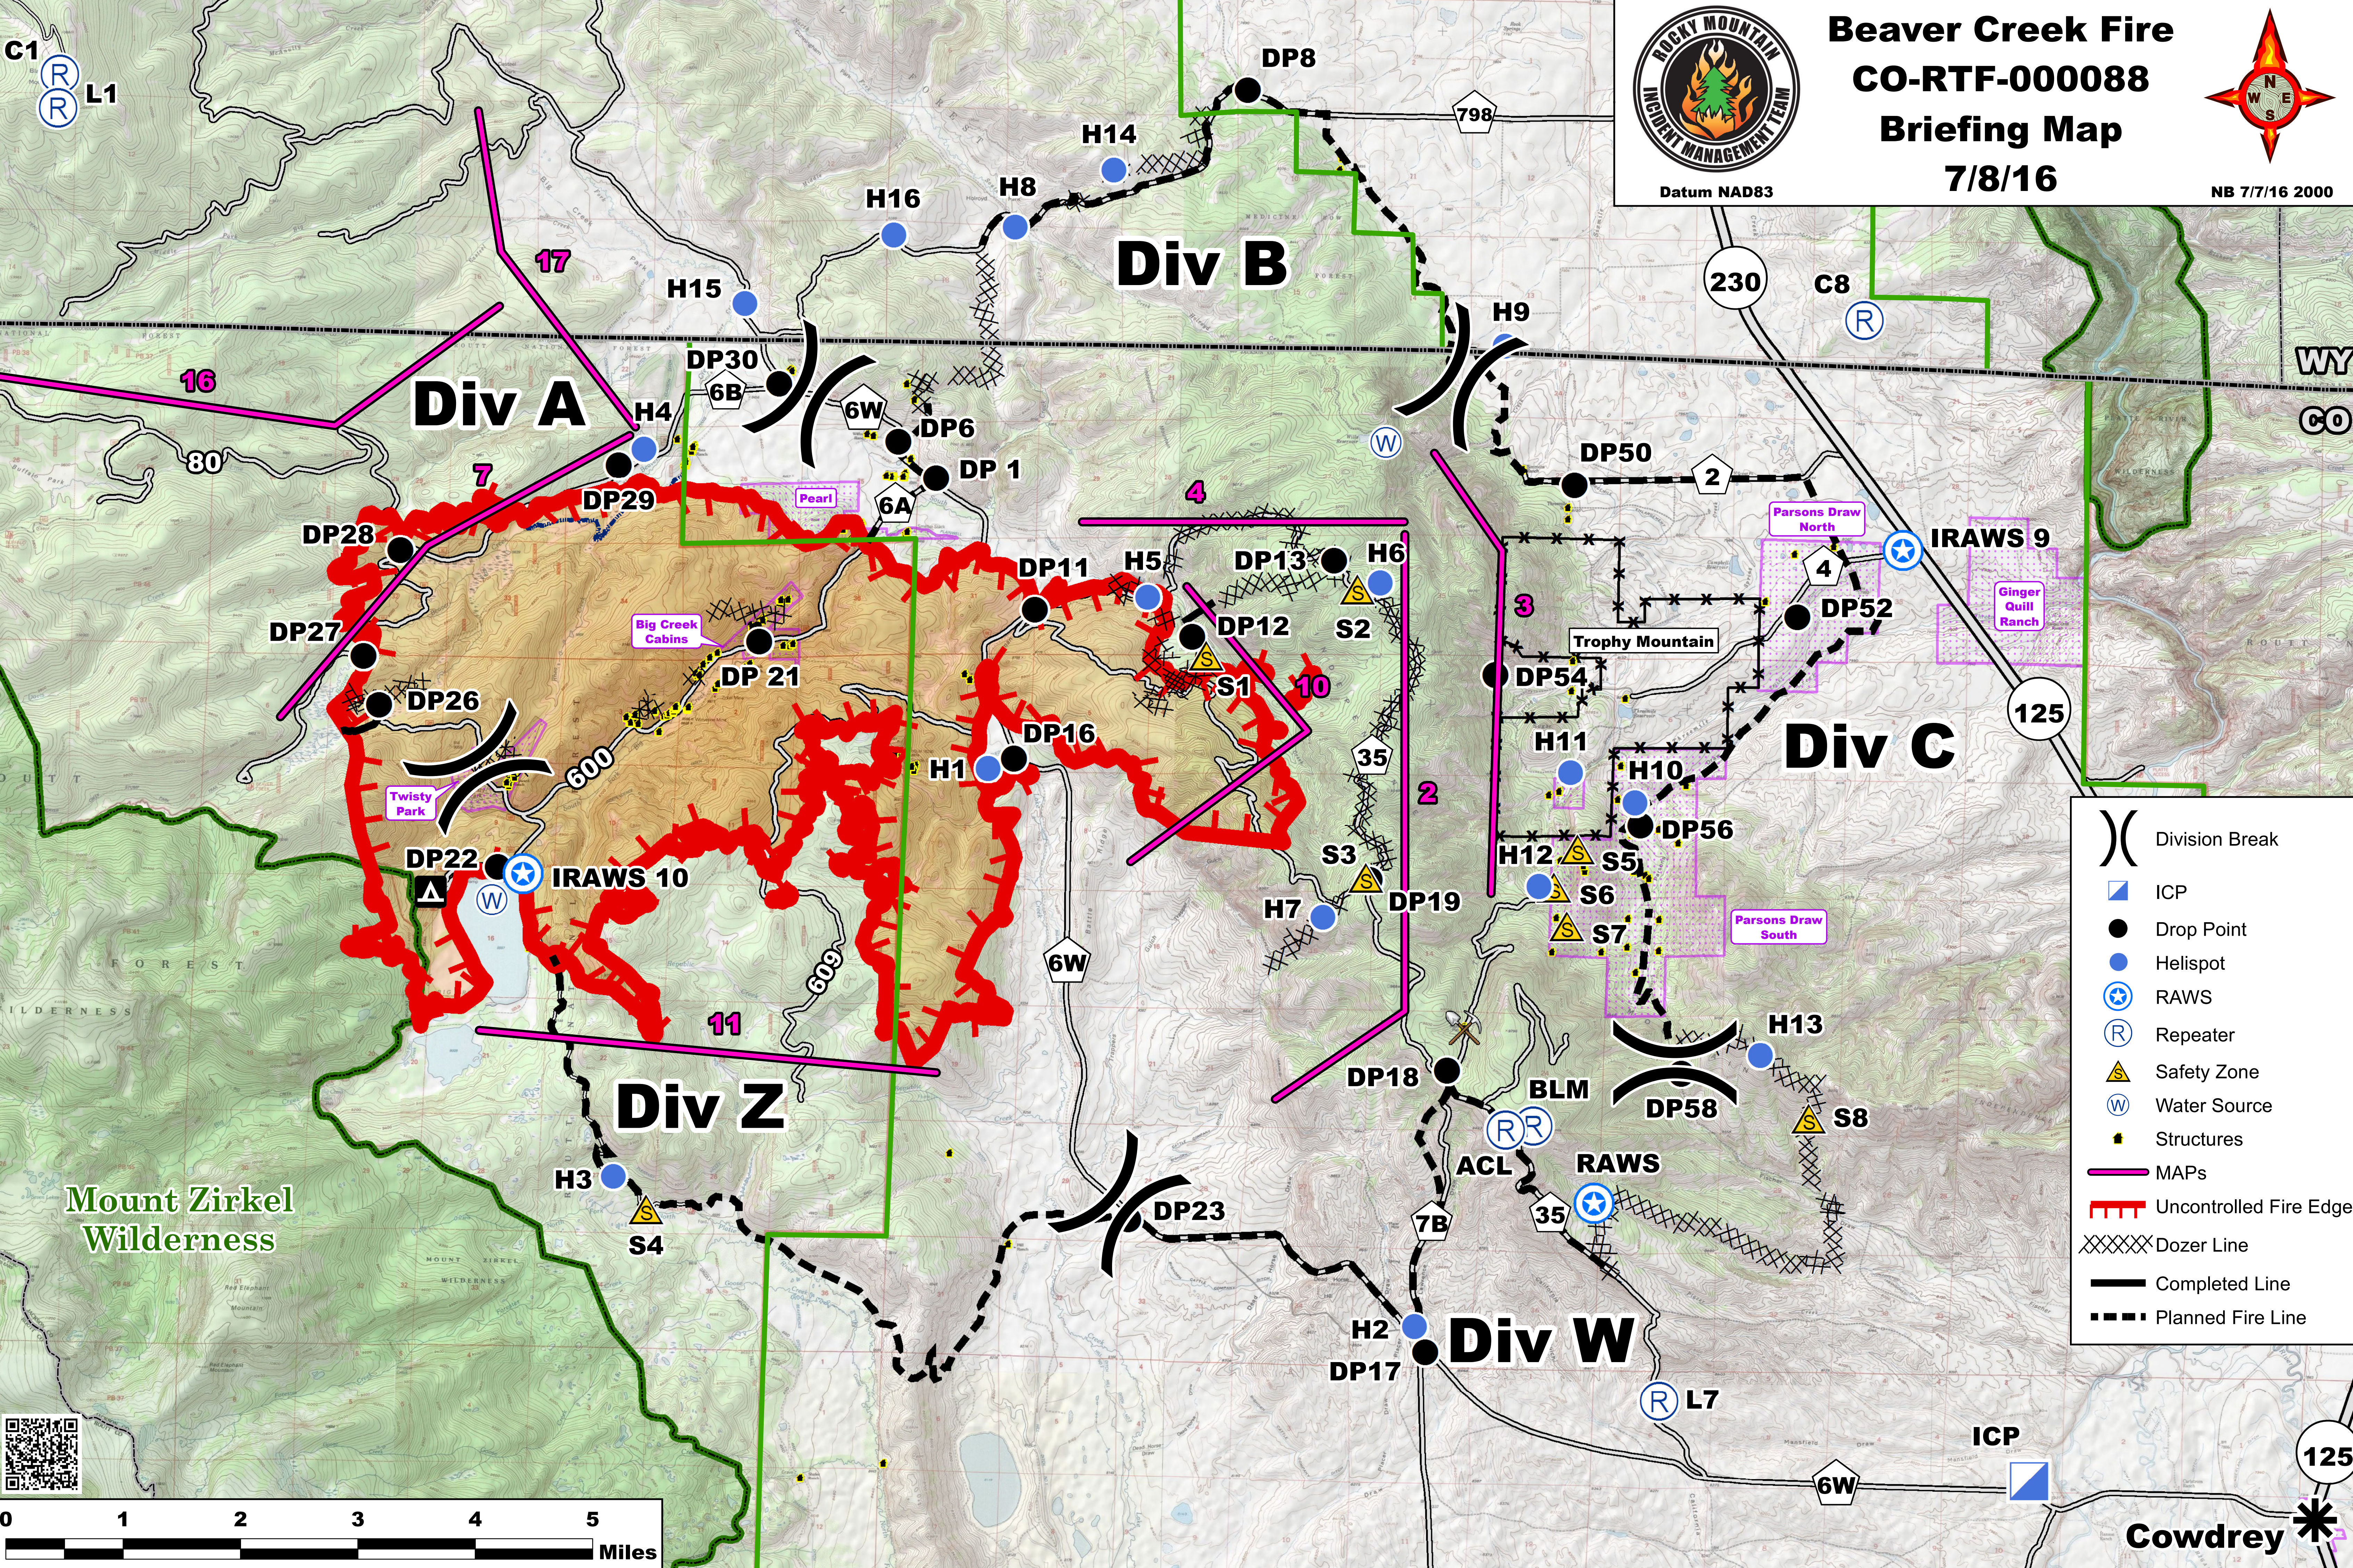

Beaver Creek Fire
CO-RTF-000088
Briefing Map
7/8/16

Datum NAD83

C1
 (R)
 (R)
 L1

- Division Break
- ICP
- Drop Point
- Helispot
- RAWS
- Repeater
- Safety Zone
- Water Source
- Structures
- MAPs
- Uncontrolled Fire Edge
- Dozer Line
- Completed Line
- Planned Fire Line

WY
 CO

125

Cowdrey

Mount Zirkel
 Wilderness

Div W

Div C

Div B

Div A