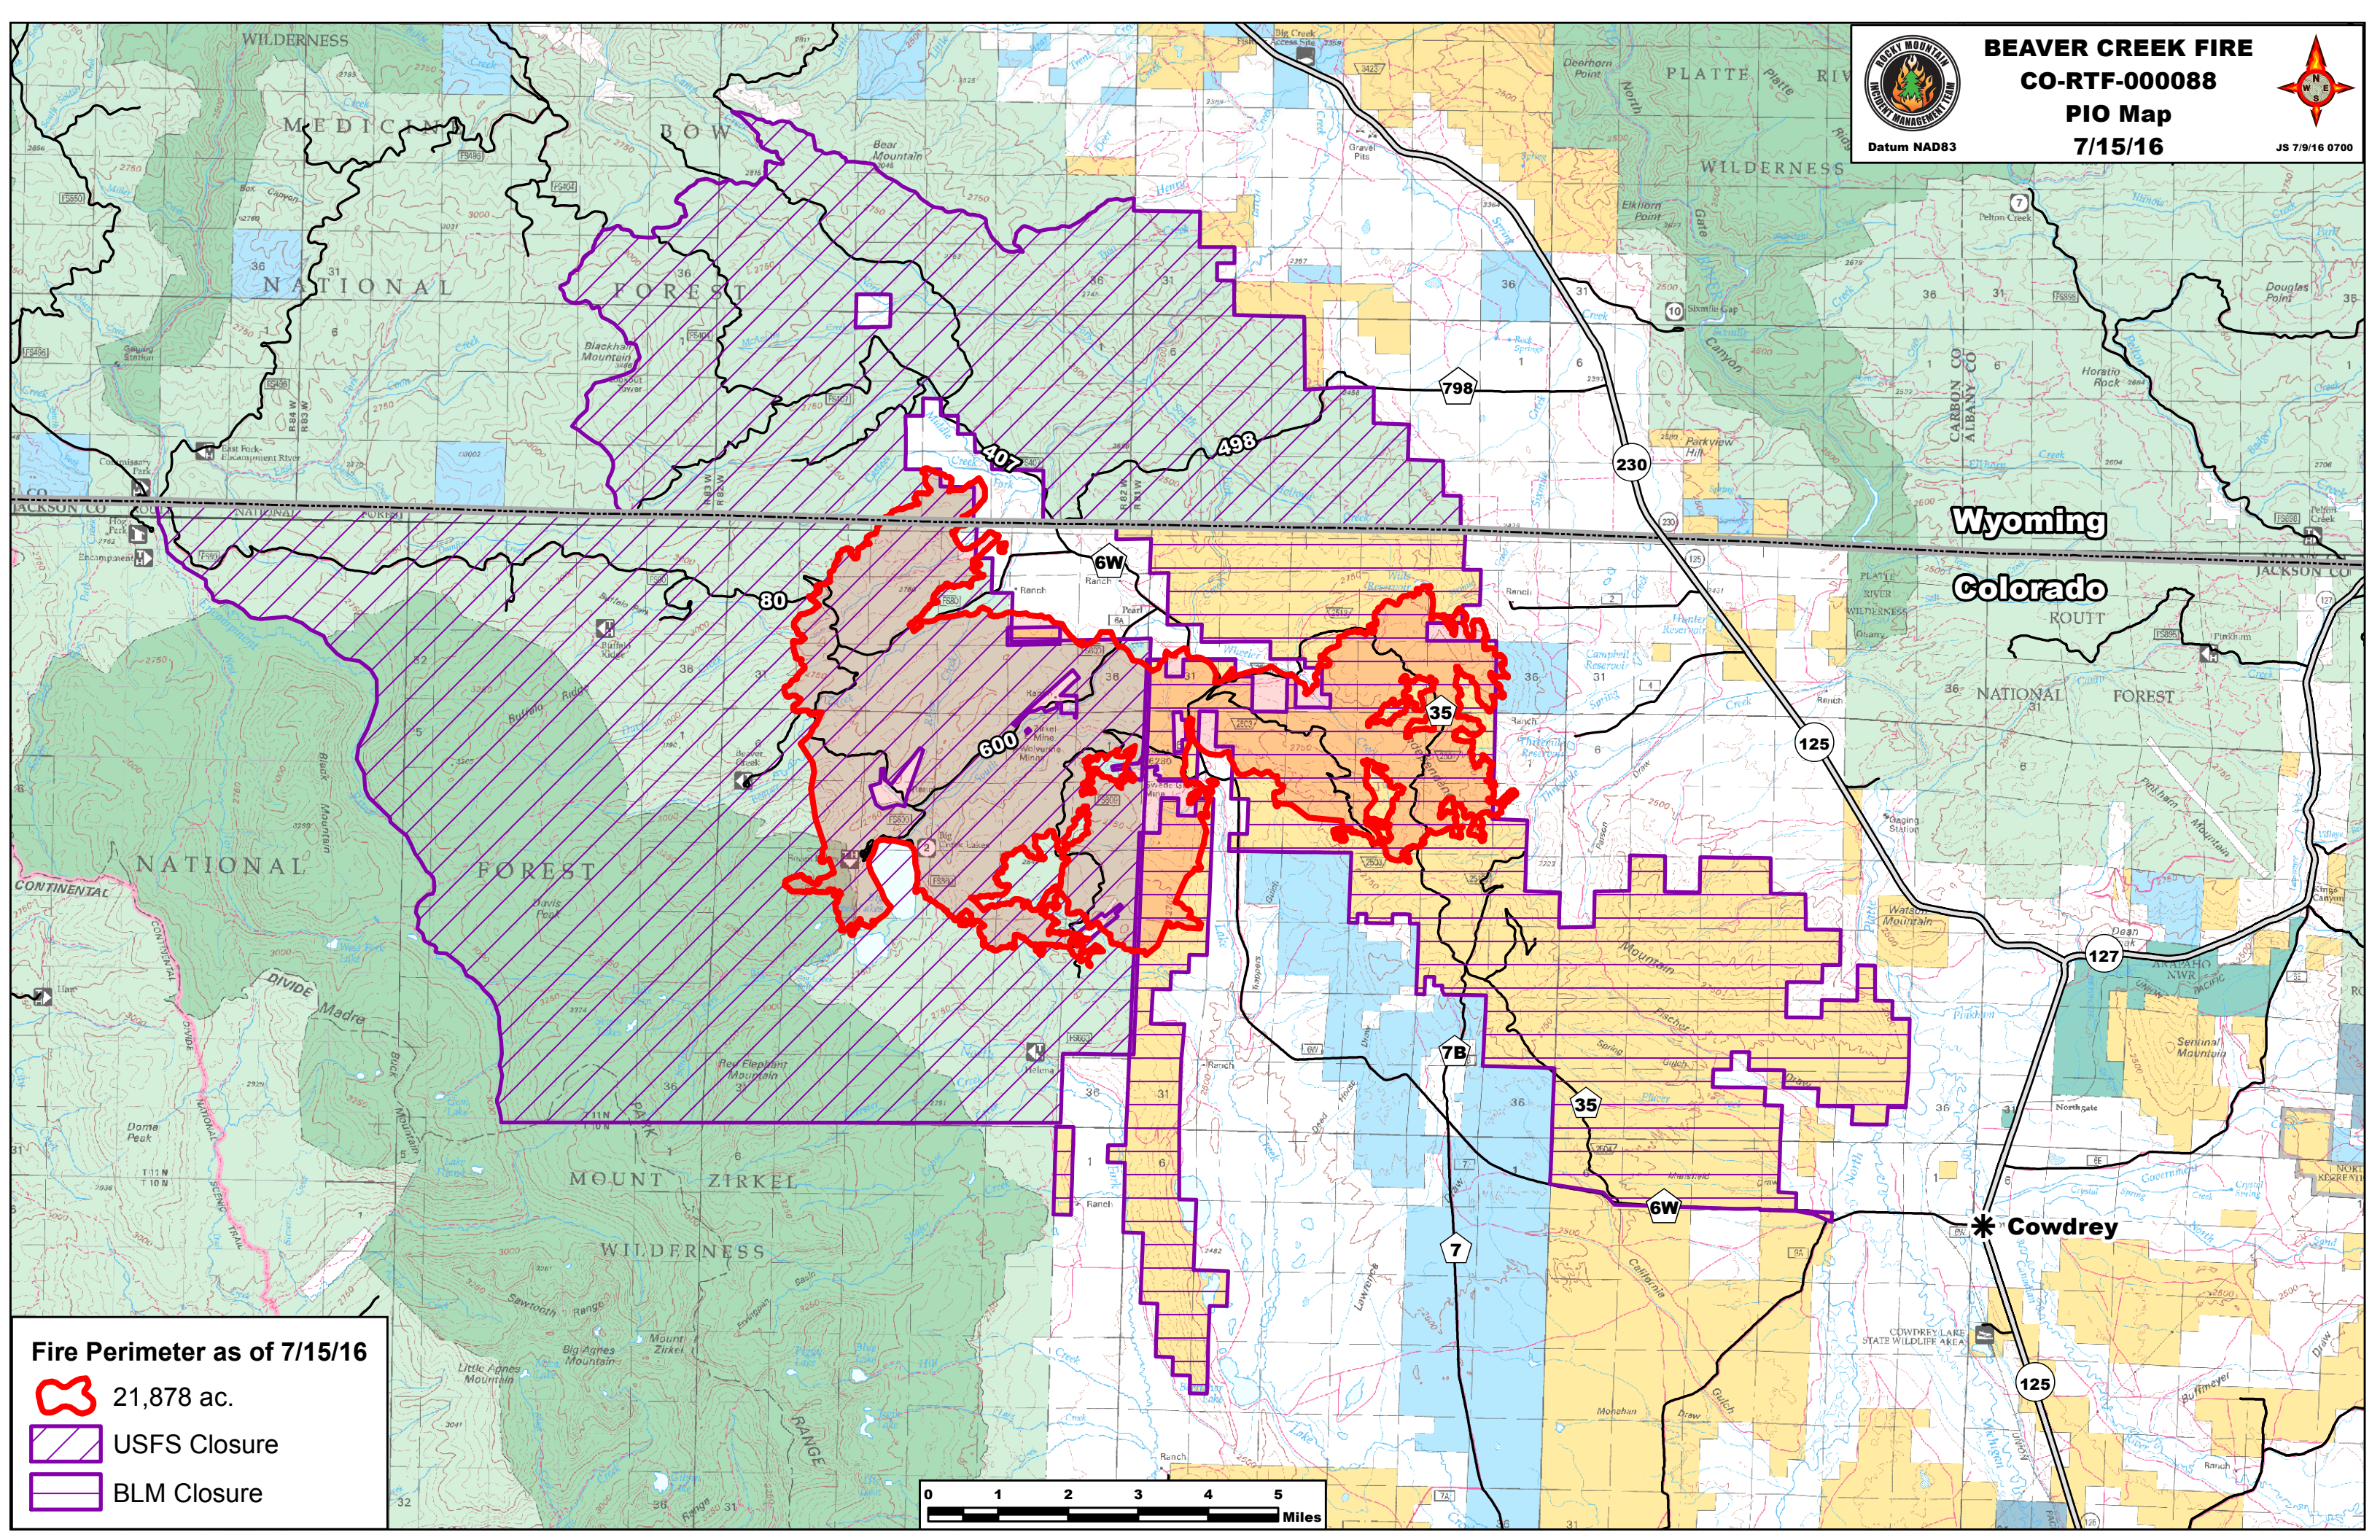

BEAVER CREEK FIRE

CO-RTF-000088

PIO Map

7/15/16

Datum NAD83

JS 7/9/16 0700

Wyoming

Colorado

Cowdrey

Fire Perimeter as of 7/15/16

-  21,878 ac.
-  USFS Closure
-  BLM Closure