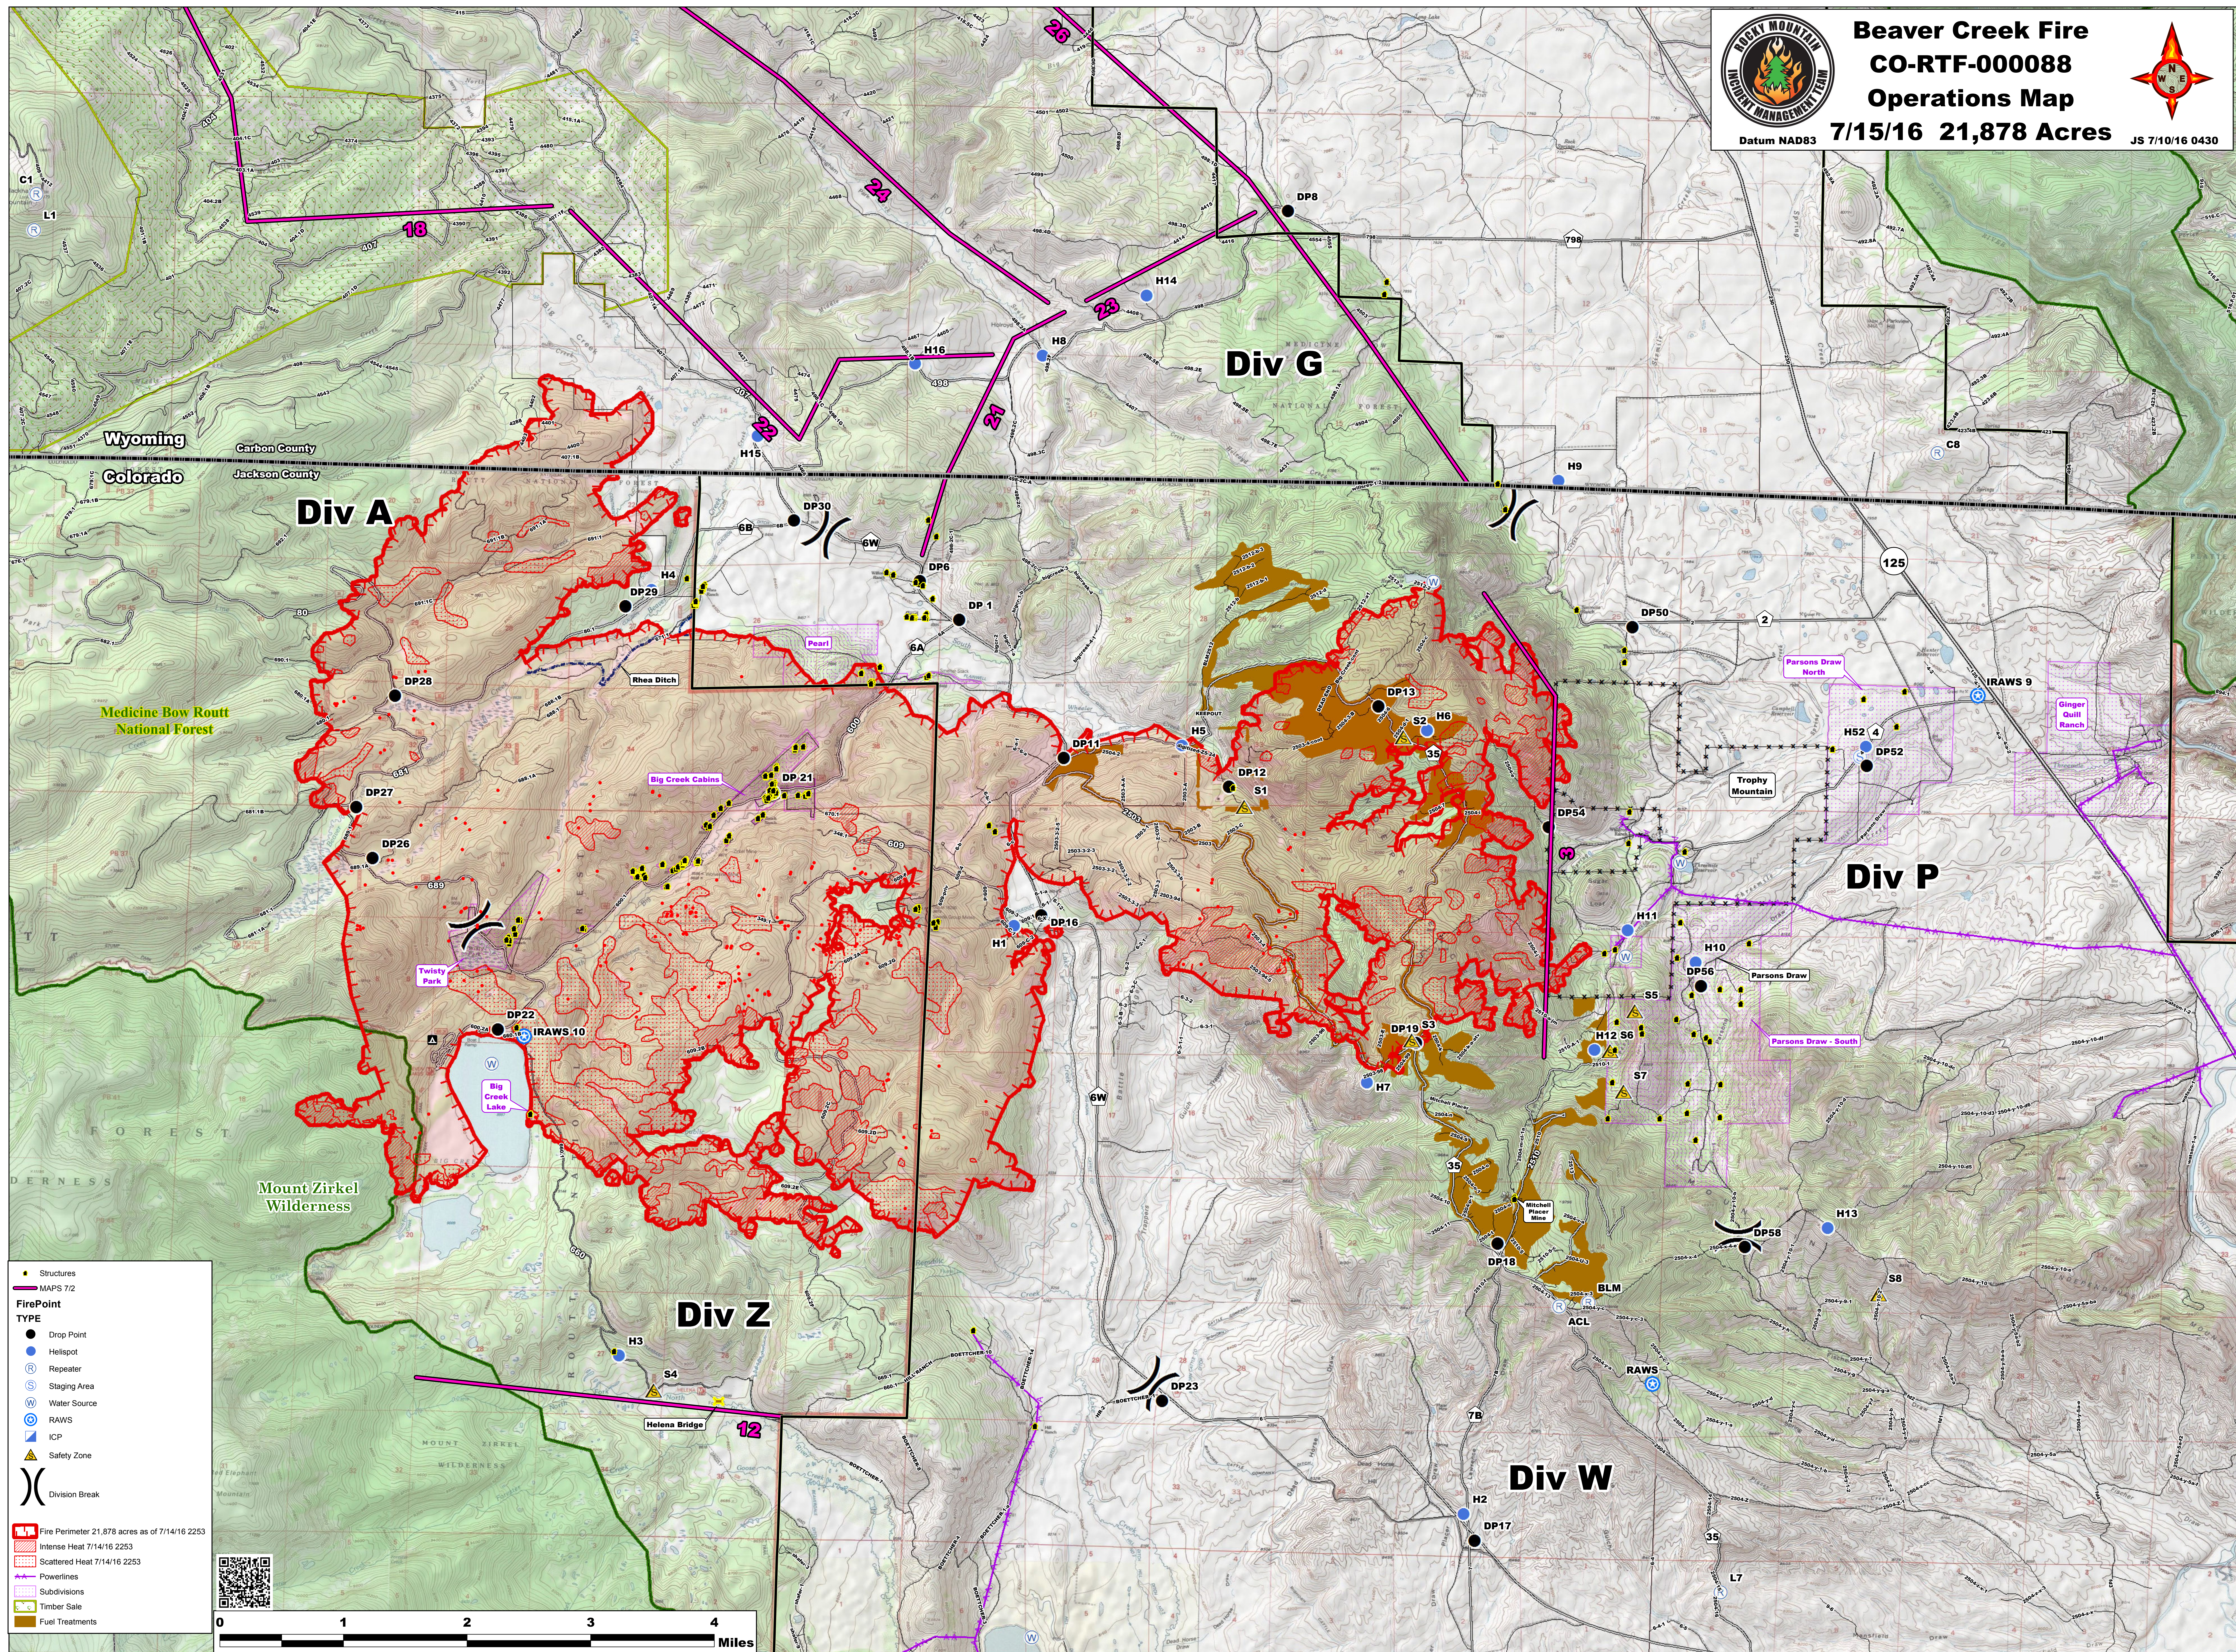

Beaver Creek Fire
CO-RTF-000088
Operations Map
 7/15/16 21,878 Acres

Datum NAD83 JS 7/10/16 0430

● Structures
 — MAPS 7/2
FirePoint
TYPE
 ● Drop Point
 ● Helispot
 ● Repeater
 ● Staging Area
 ● Water Source
 ● RAWs
 ● ICP
 ● Safety Zone
 () Division Break
 ■ Fire Perimeter 21,878 acres as of 7/14/16 2253
 ■ Intense Heat 7/14/16 2253
 ■ Scattered Heat 7/14/16 2253
 ■ Powerlines
 ■ Subdivisions
 ■ Timber Sale
 ■ Fuel Treatments