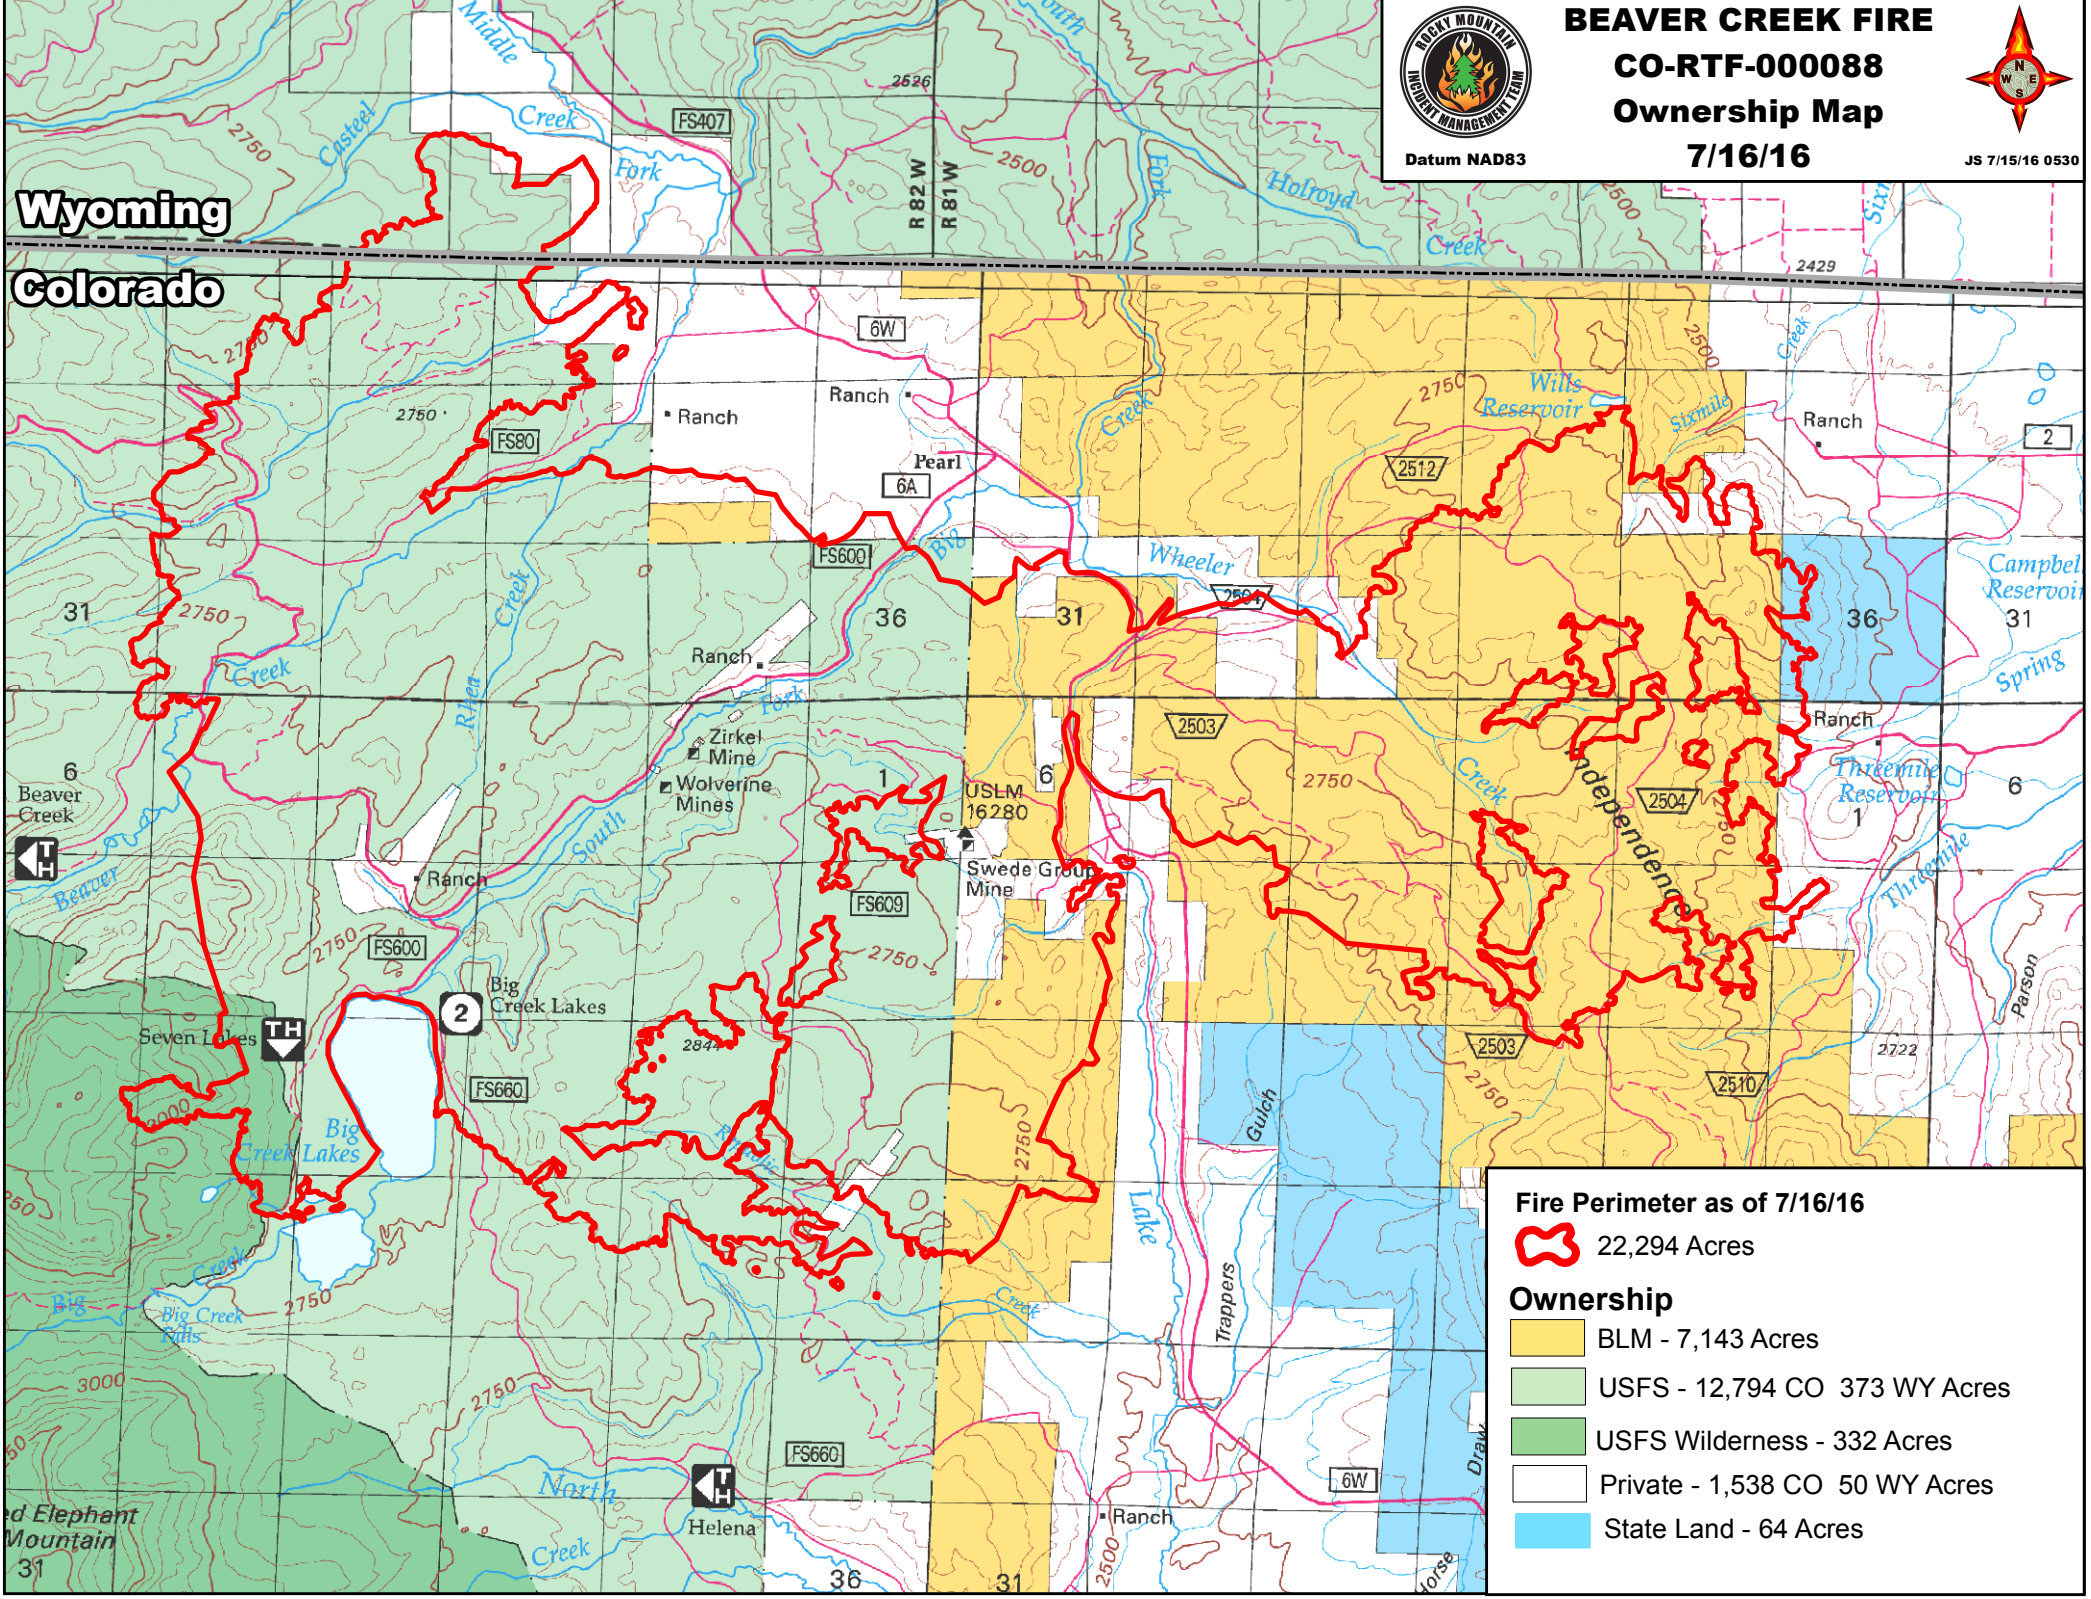

**BEAVER CREEK FIRE**  
**CO-RTF-000088**  
**Ownership Map**  
**7/16/16**

Datum NAD83

JS 7/15/16 0530

**Wyoming**

**Colorado**

**Fire Perimeter as of 7/16/16**  
 22,294 Acres

**Ownership**

- BLM - 7,143 Acres
- USFS - 12,794 CO 373 WY Acres
- USFS Wilderness - 332 Acres
- Private - 1,538 CO 50 WY Acres
- State Land - 64 Acres