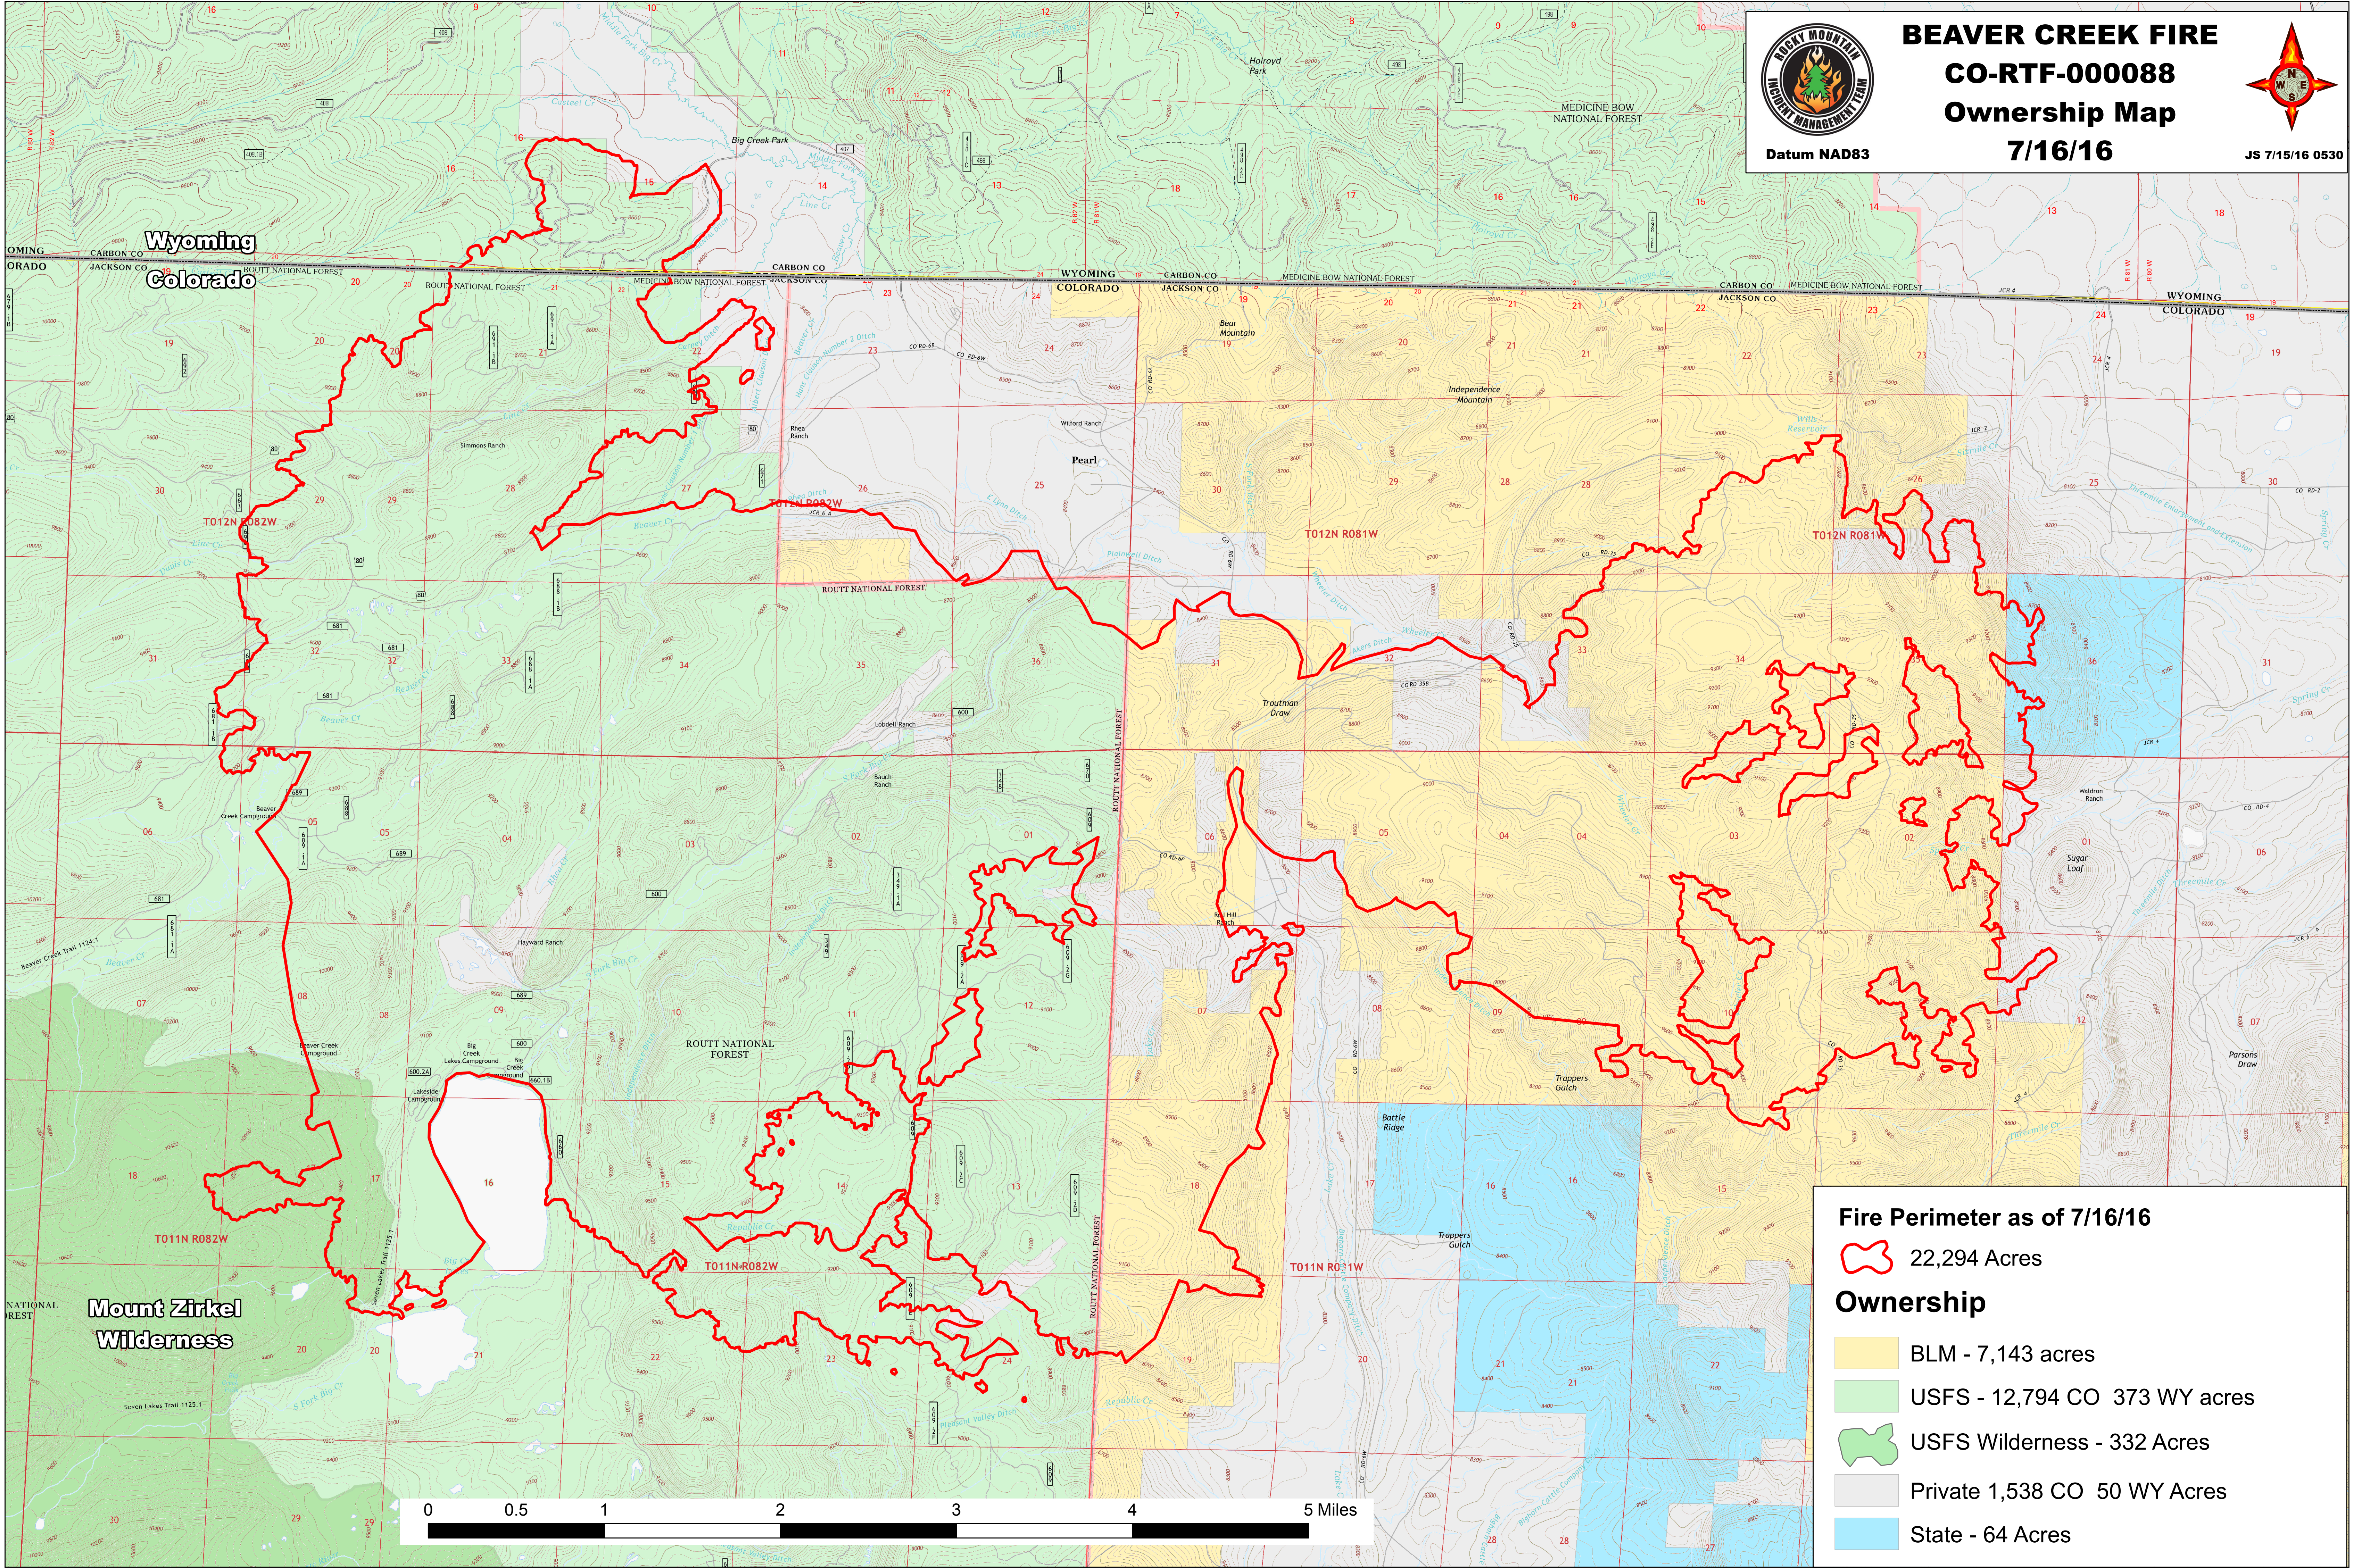

BEAVER CREEK FIRE
CO-RTF-000088
Ownership Map
7/16/16

Datum NAD83

JS 7/15/16 0530

Fire Perimeter as of 7/16/16

22,294 Acres

Ownership

BLM - 7,143 acres

USFS - 12,794 CO 373 WY acres

USFS Wilderness - 332 Acres

Private 1,538 CO 50 WY Acres

State - 64 Acres

Wyoming

Colorado

Mount Zirkel
Wilderness

MEDICINE BOW NATIONAL FOREST

ROU TT NATIONAL FOREST