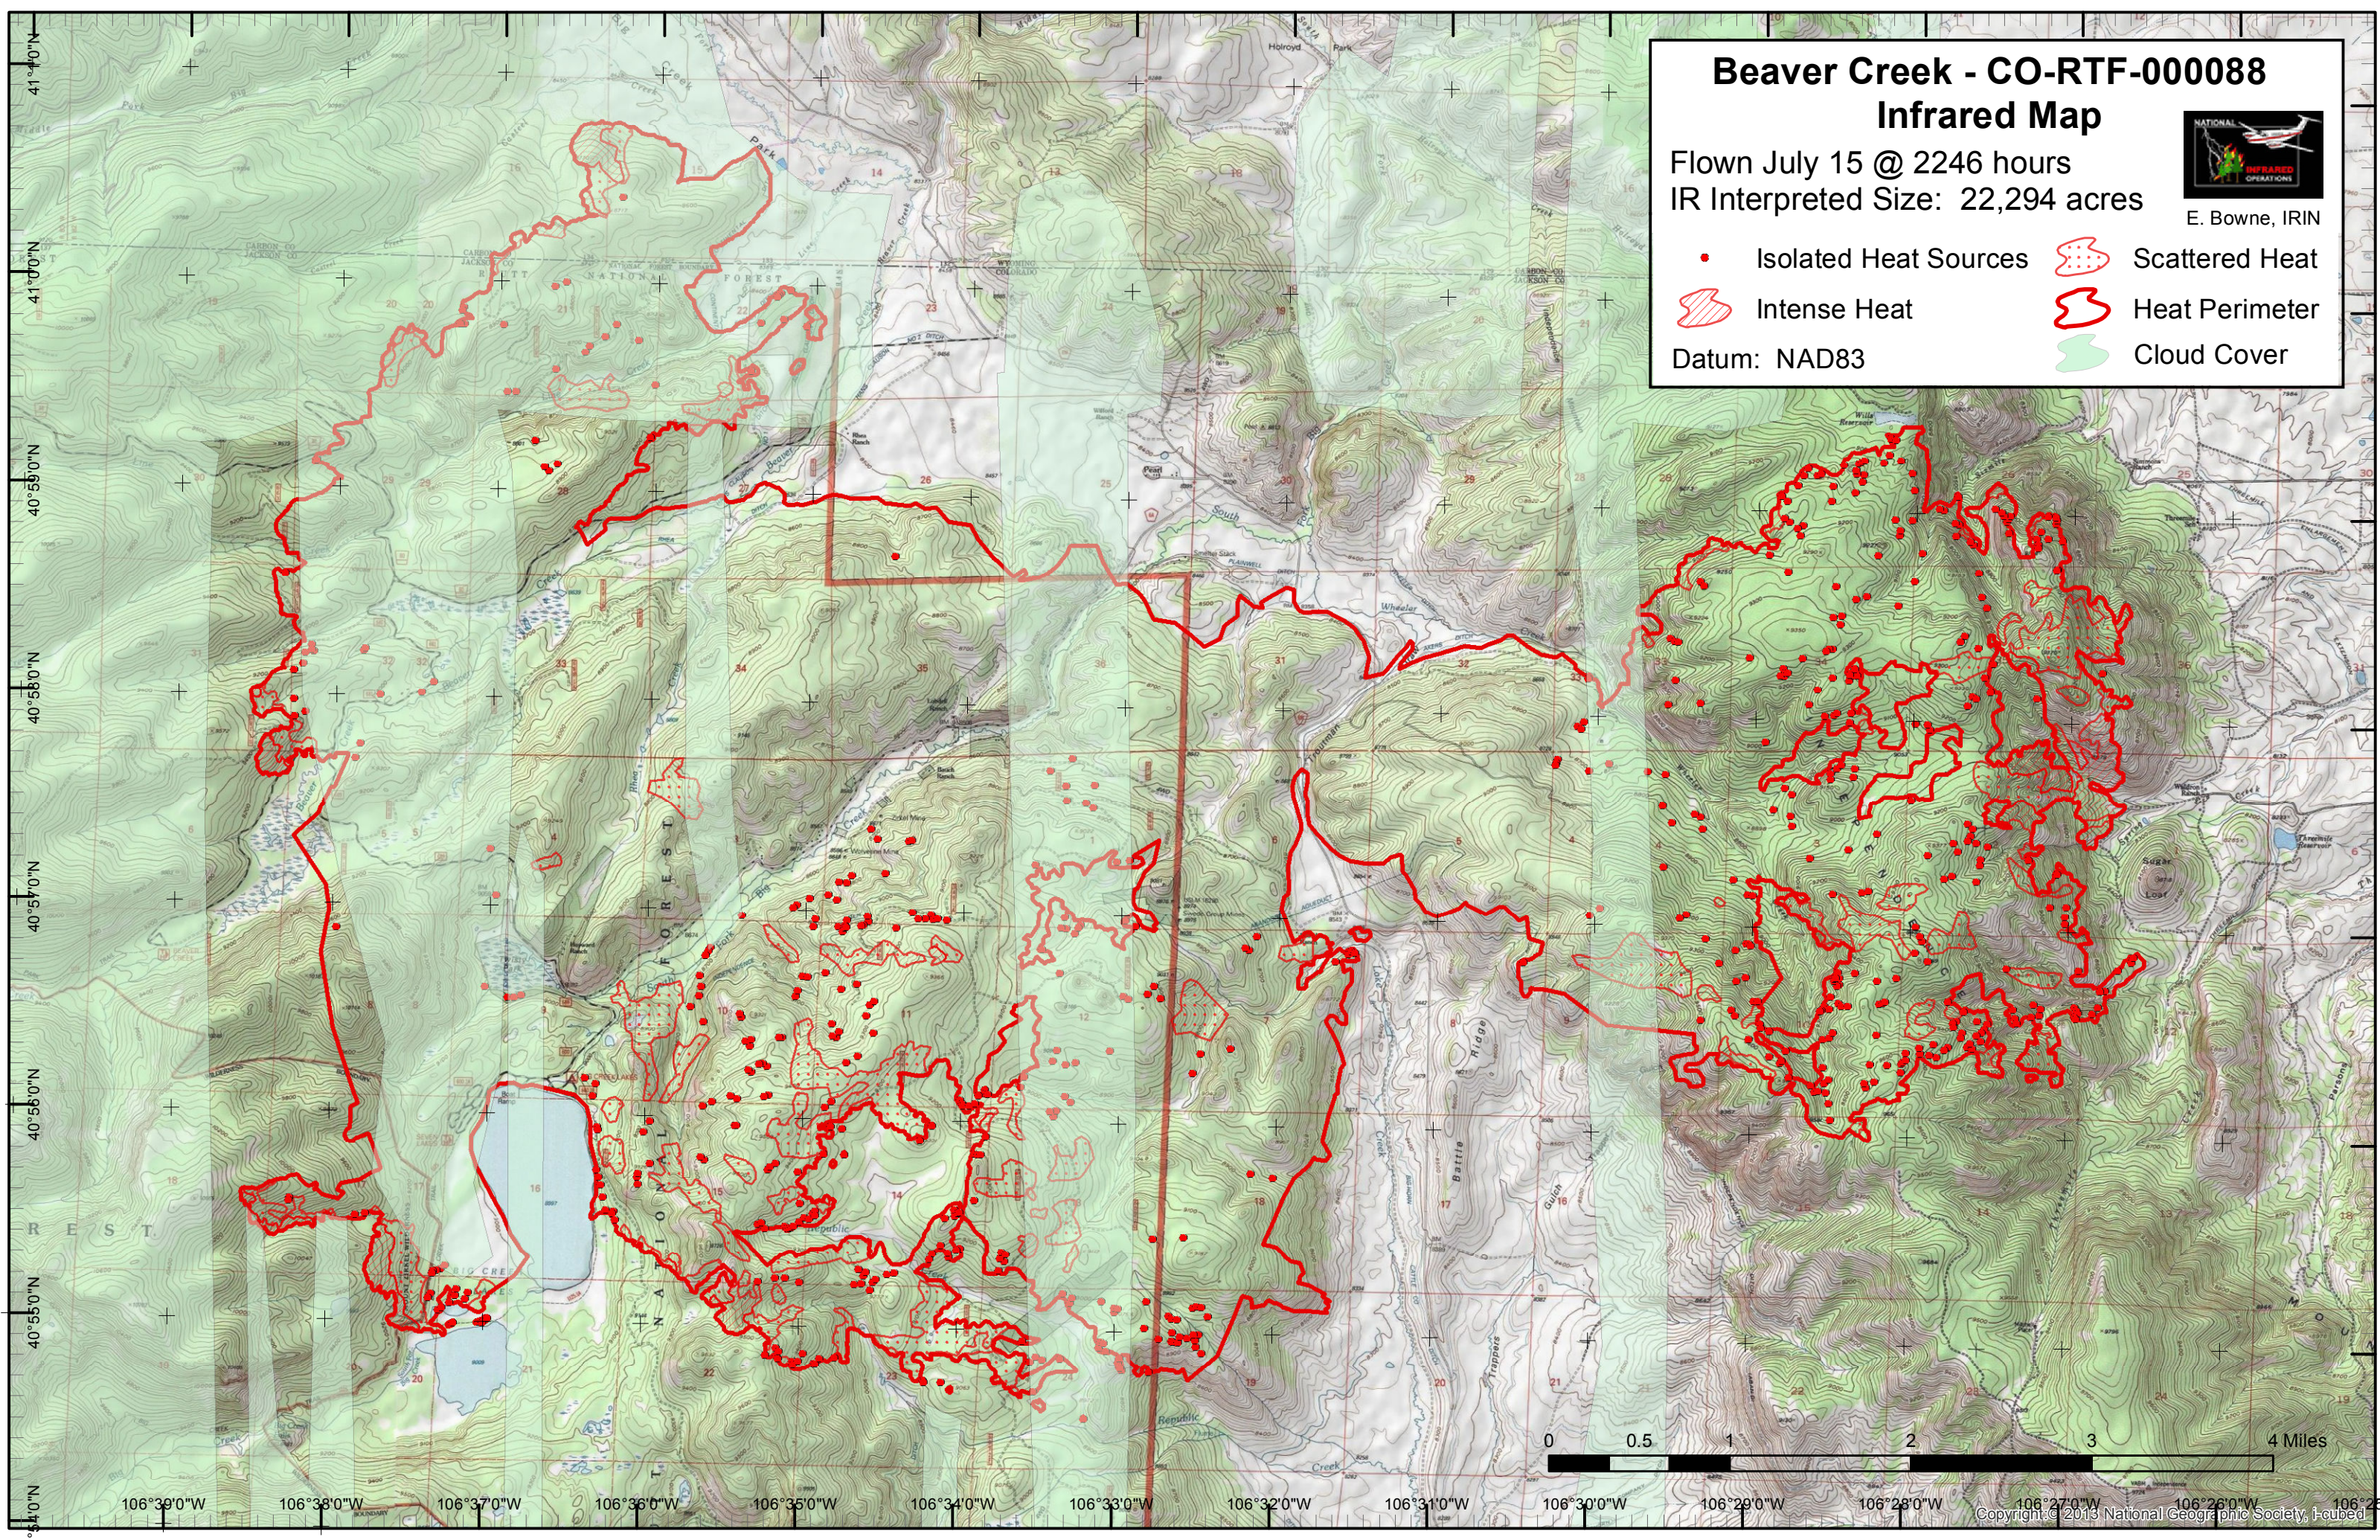

Beaver Creek - CO-RTF-000088

Infrared Map

Flown July 15 @ 2246 hours

IR Interpreted Size: 22,294 acres

E. Bowne, IRIN

- Isolated Heat Sources
 - ☞ Scattered Heat
 - ☞ Intense Heat
 - ☞ Heat Perimeter
 - ☞ Cloud Cover
- Datum: NAD83

106°39'0\"/>

Copyright © 2013 National Geographic Society, i-cubed