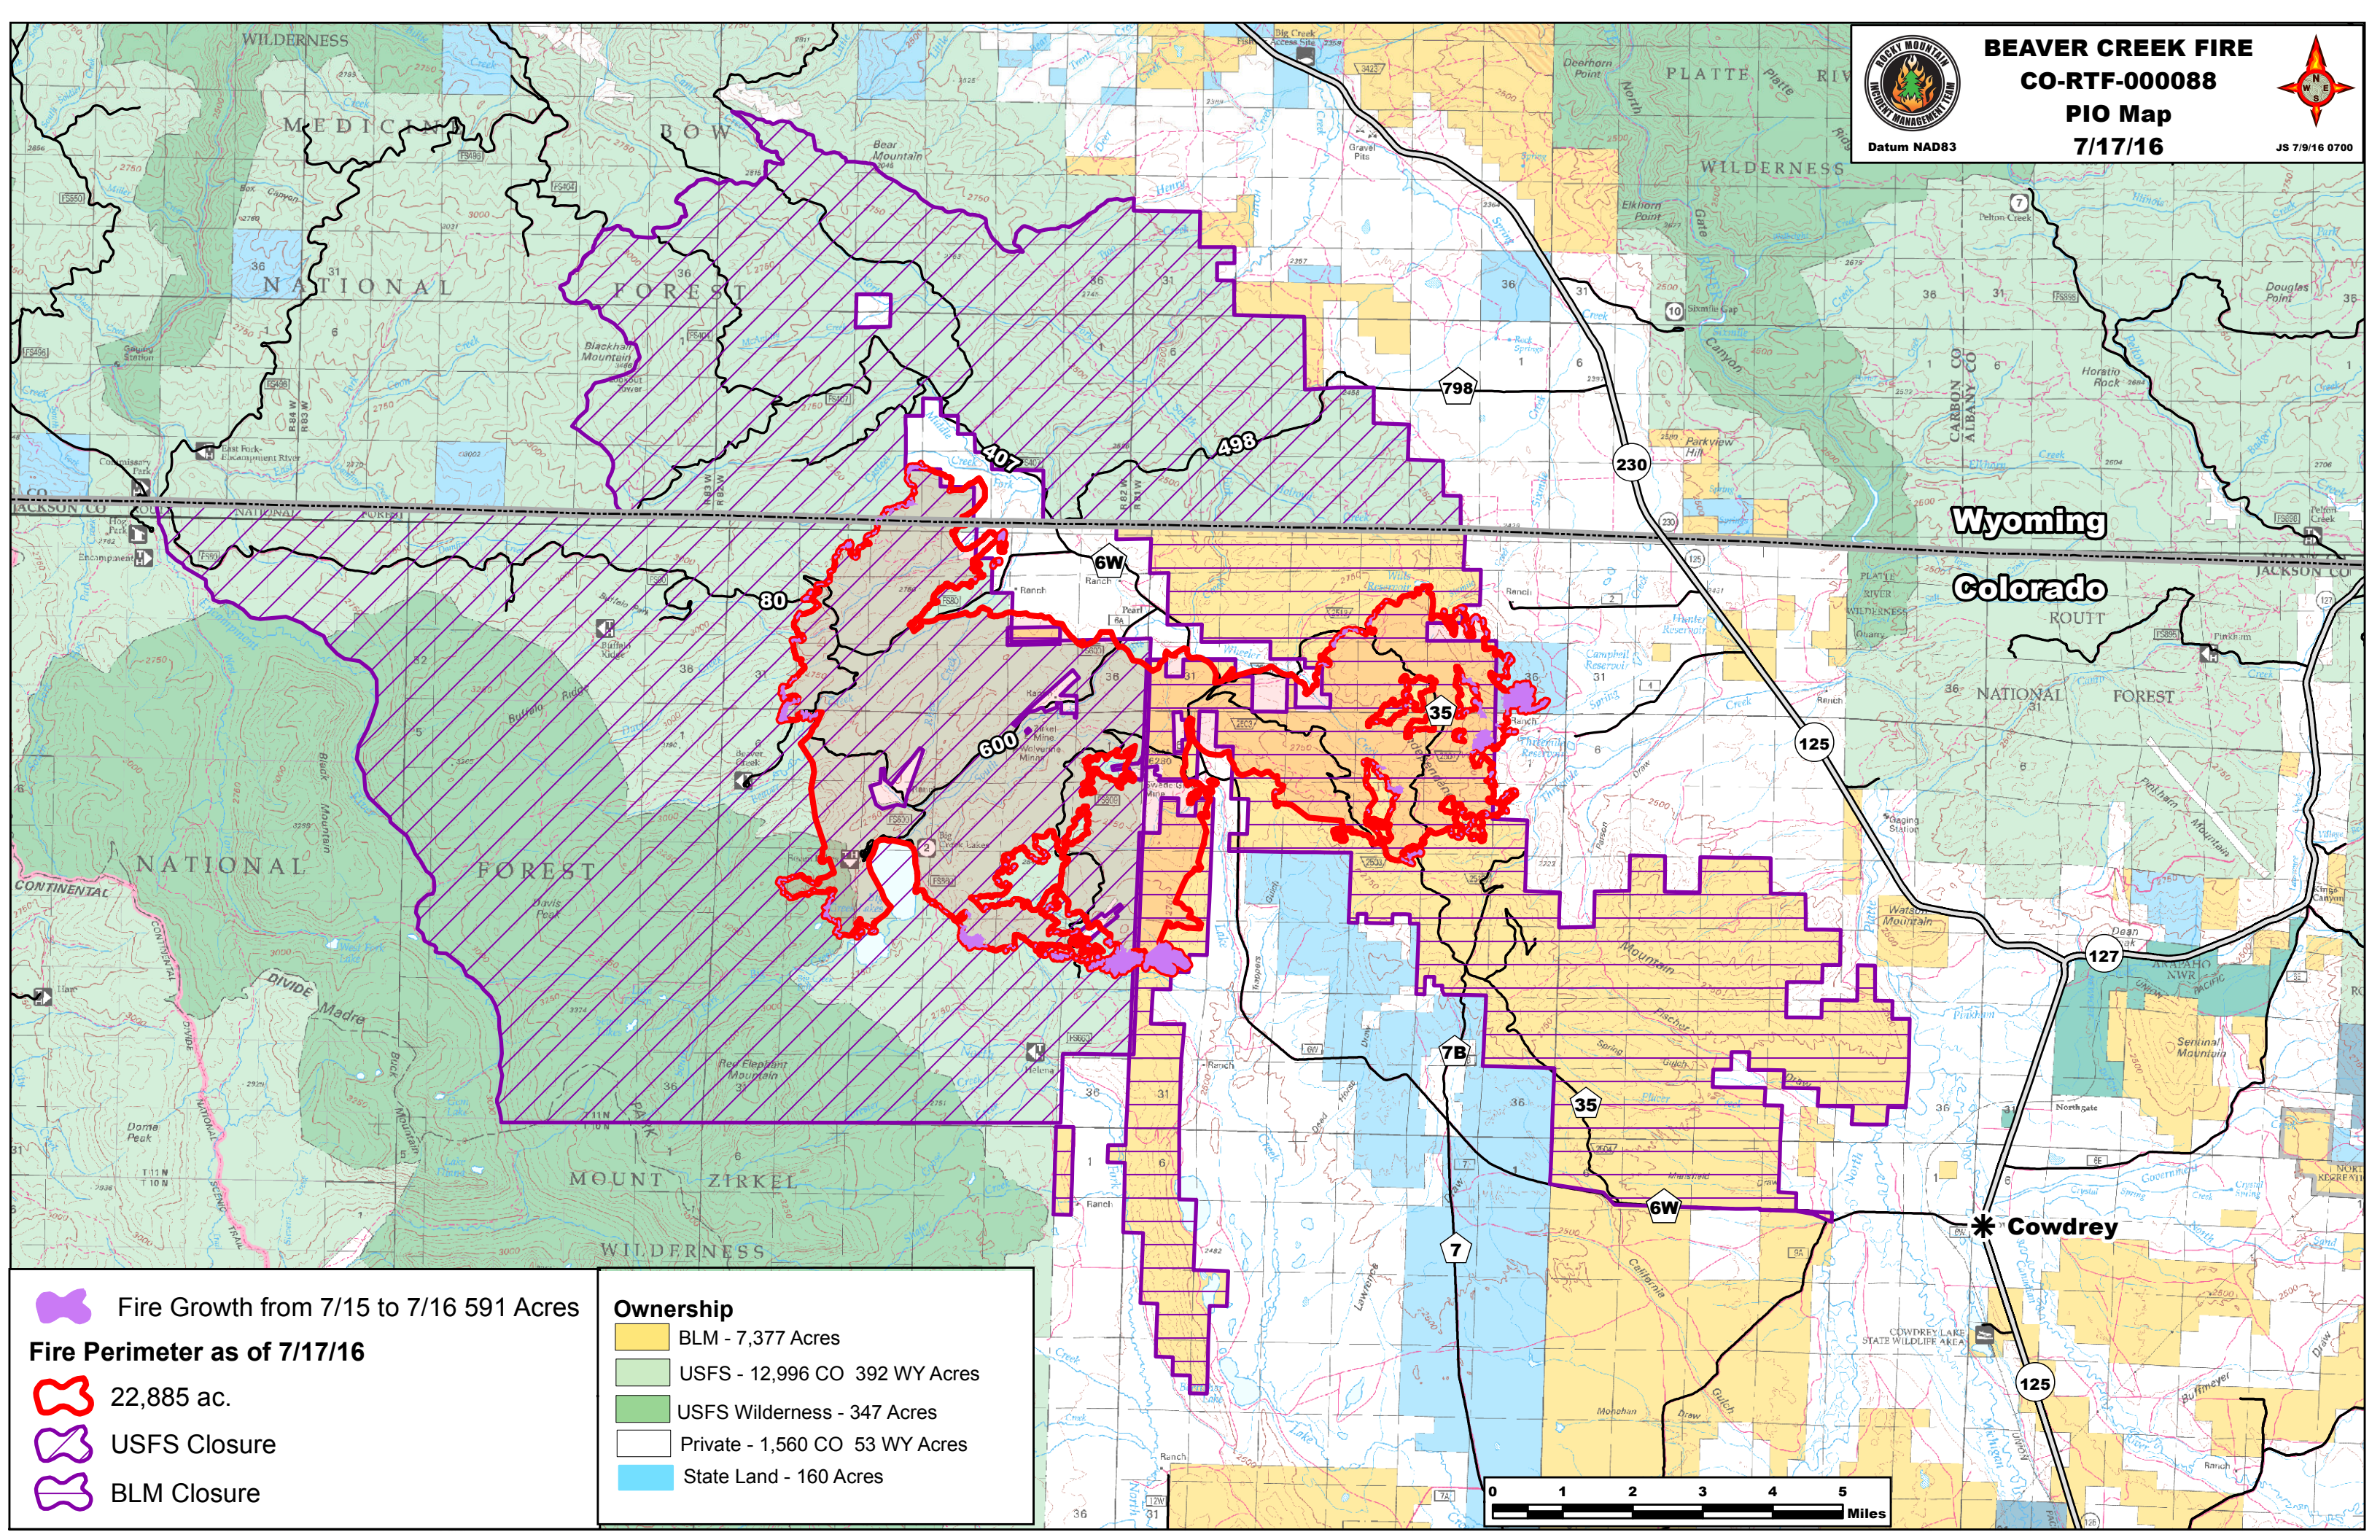

Datum NAD83

JS 7/9/16 0700

Fire Growth from 7/15 to 7/16 591 Acres

Fire Perimeter as of 7/17/16

22,885 ac.

USFS Closure

BLM Closure

Ownership

- BLM - 7,377 Acres
- USFS - 12,996 CO 392 WY Acres
- USFS Wilderness - 347 Acres
- Private - 1,560 CO 53 WY Acres
- State Land - 160 Acres

Wyoming

Colorado

Cowdrey